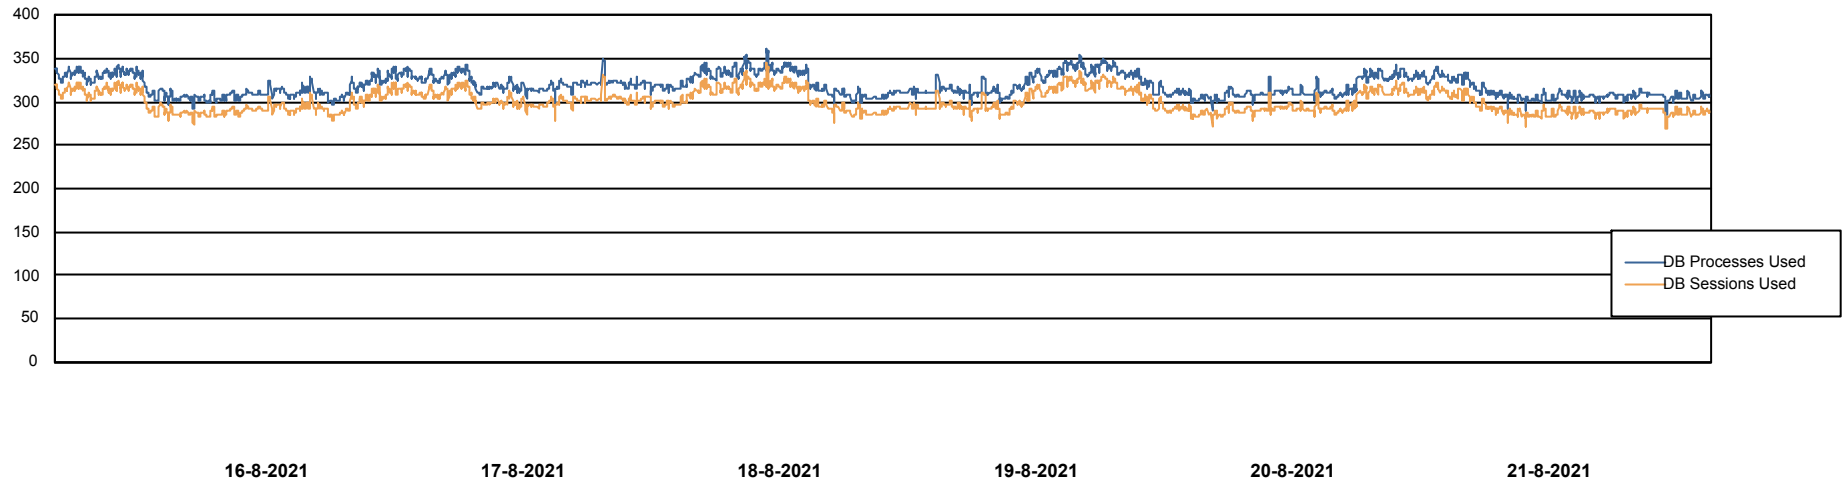

Weekly SLA Customer Report

Customer JSG_Production
Database ID 102

Harddisk Usage JSG_PRD_YAR

	Free disk space on C: (%)	Total disk space on C: (Gb)	Used disk space on C: (Gb)	Free disk space on D: (%)	Total disk space on D: (Gb)	Used disk space on D: (Gb)
21-8-2021	27	149	109	75	750	185
20-8-2021	27	149	109	76	750	182
19-8-2021	27	149	109	77	750	176
18-8-2021	27	149	109	77	750	170
17-8-2021	28	149	108	76	750	180
16-8-2021	27	149	110	76	750	179
15-8-2021	26	149	111	76	750	179

Weekly SLA Customer Report

Customer JSG_Production
Database ID 102

Database Performance JSG_PRD_PICARD_DB

Weekly SLA Customer Report

Customer JSG_Production
Database ID 102

Database Performance JSG_PRD_RIKER_DB