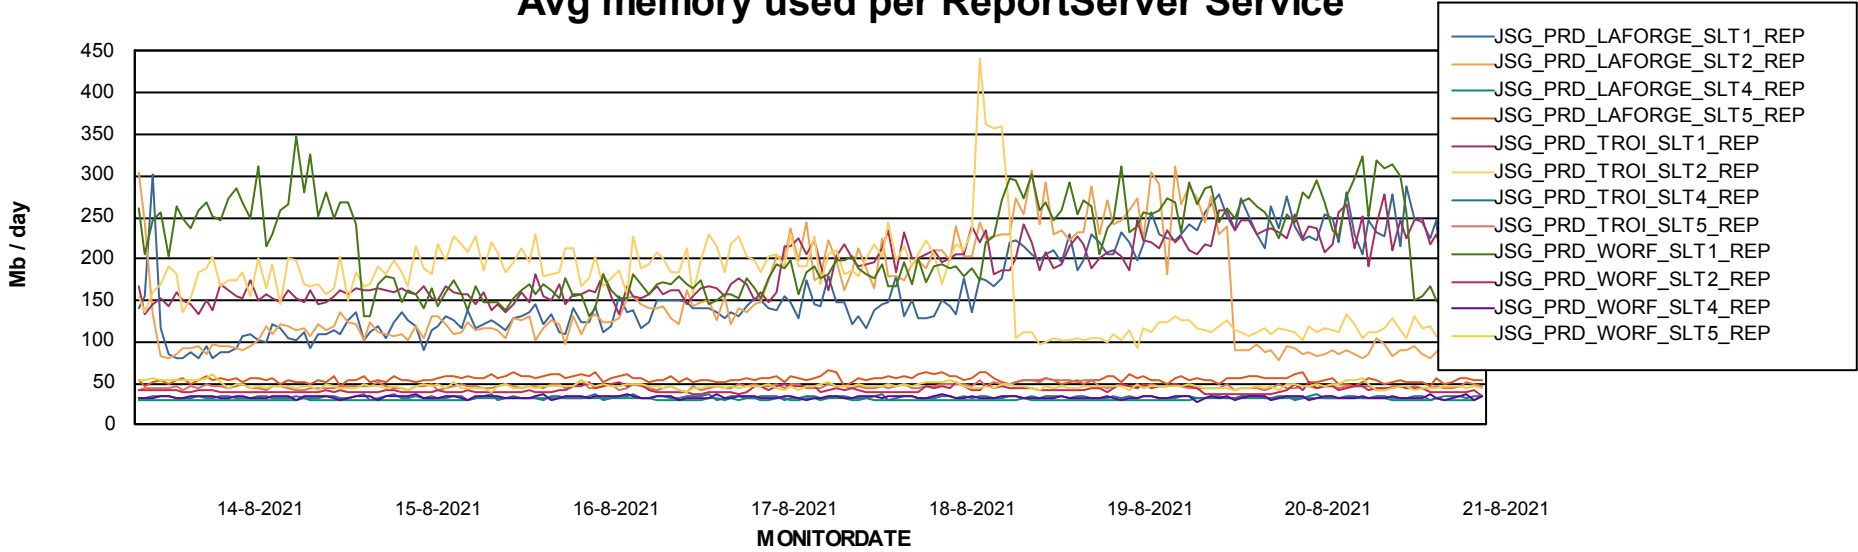

Avg memory used per ABS Server Service

Avg users per day per ABS server

Weekly SLA Customer Report

Customer JSG_Production
Database ID 102

ABSSolute Application ReportServer Services

Avg memory used per ReportServer Service