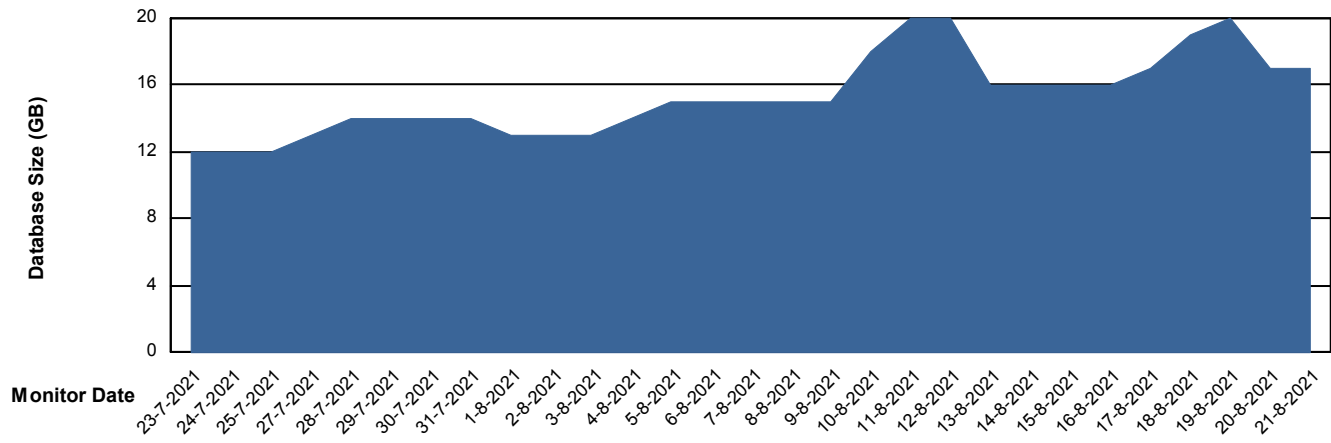

DATABASE SIZE JSG_PRD_YAR

Database growth over last month