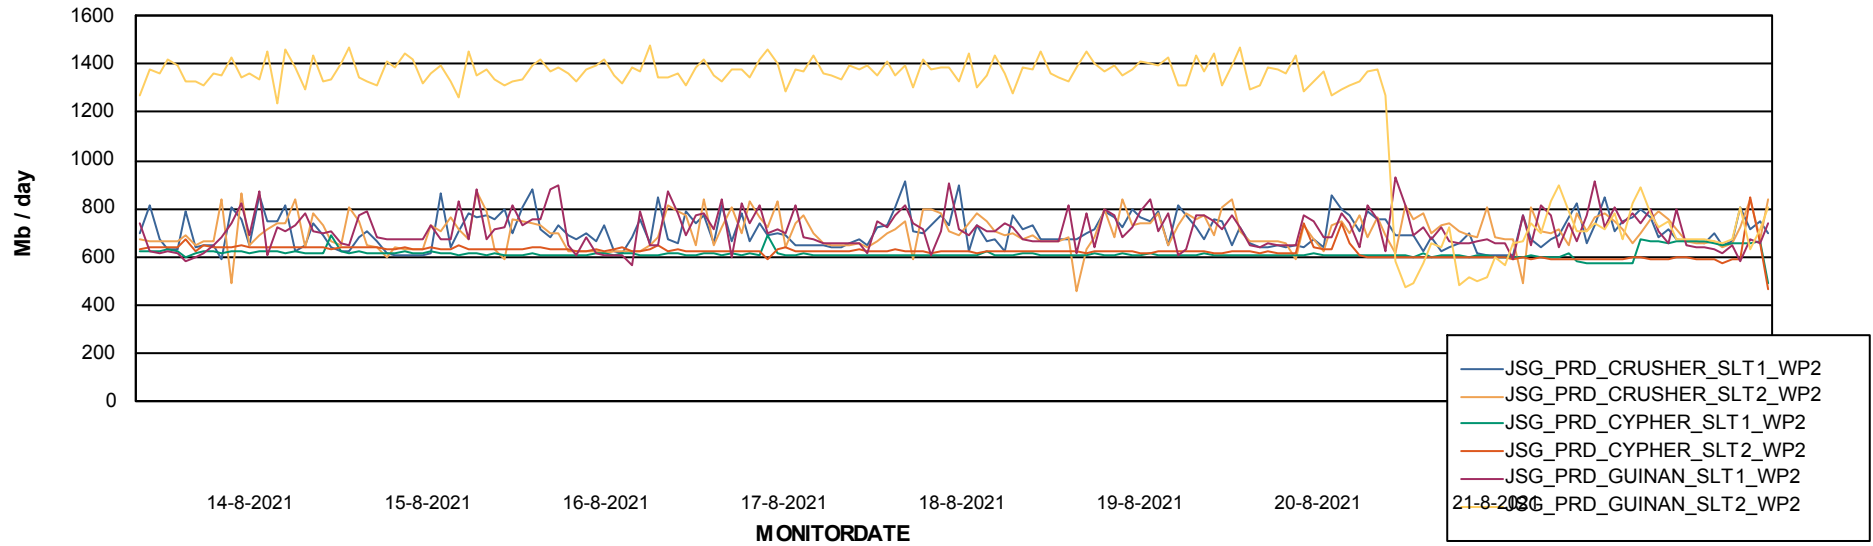

ABSSolute Web Component Services

Avg memory used per ABS Web component