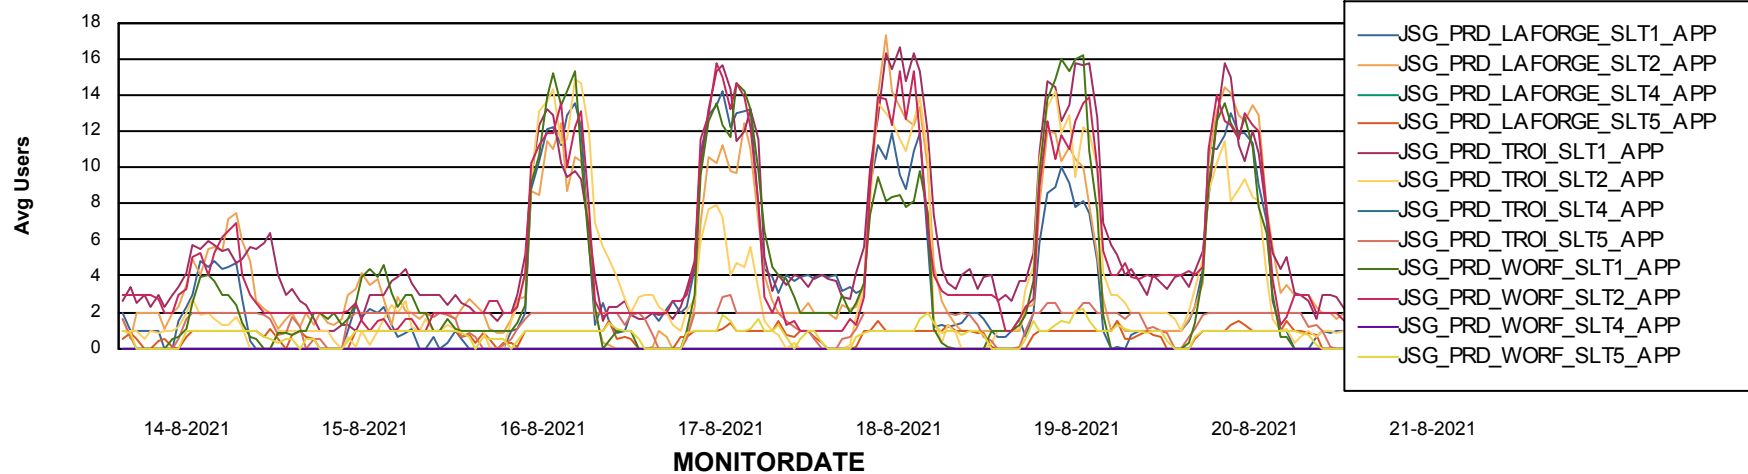

Avg users per day per ABS server