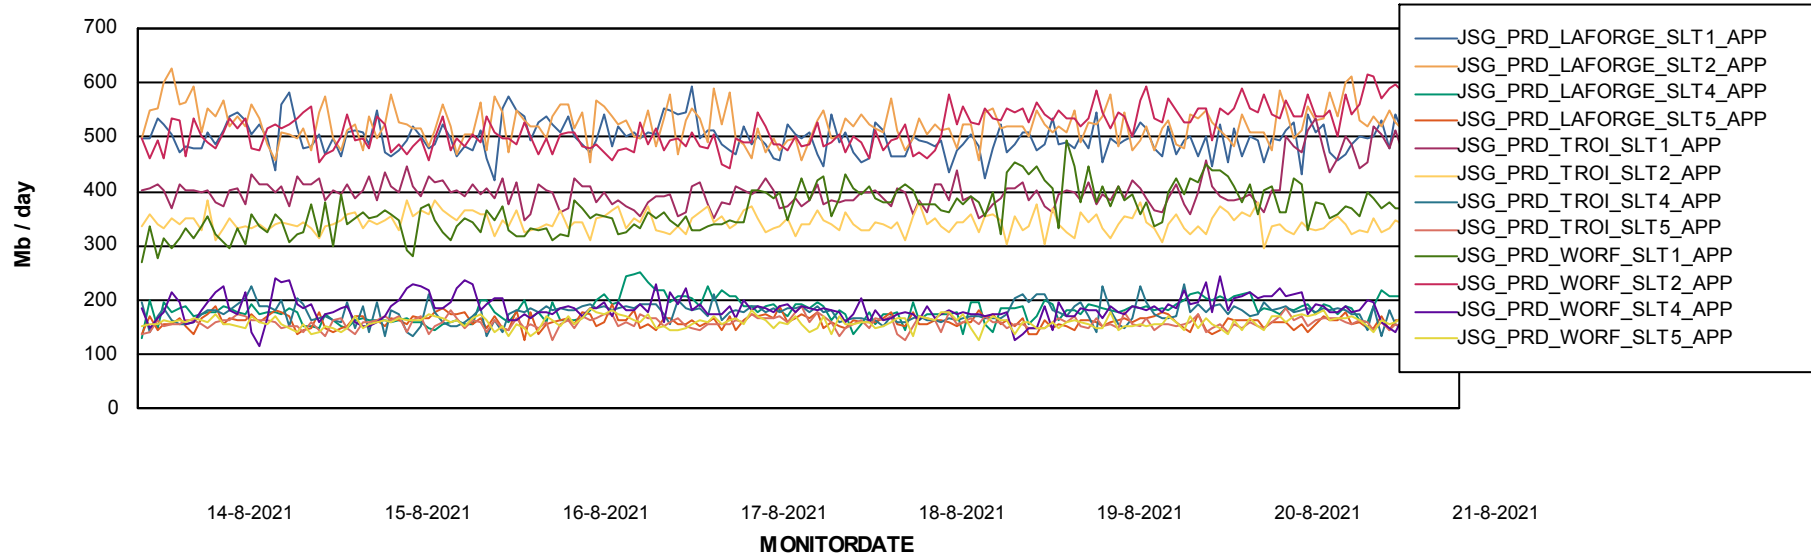

ABSSolute Application Server Services

Avg memory used per ABS Server Service