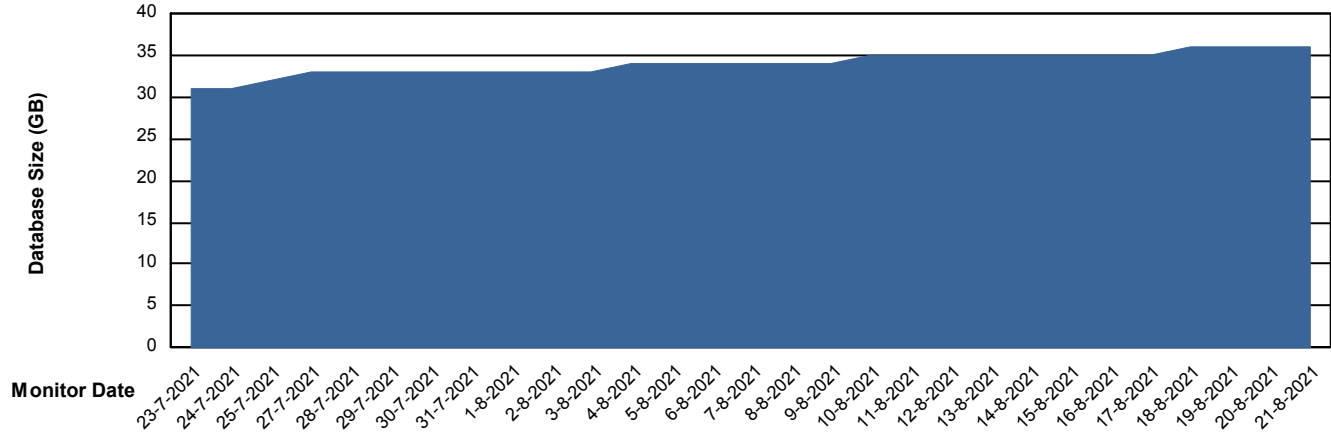

Weekly SLA Customer Report

Customer JSG_Production
Database ID 102

Database Performance JSG_PRD_YAR

Weekly SLA Customer Report

Customer JSG_Production
Database ID 102

DATABASE SIZE JSG_PRD_PICARD_DB

Database growth over last month