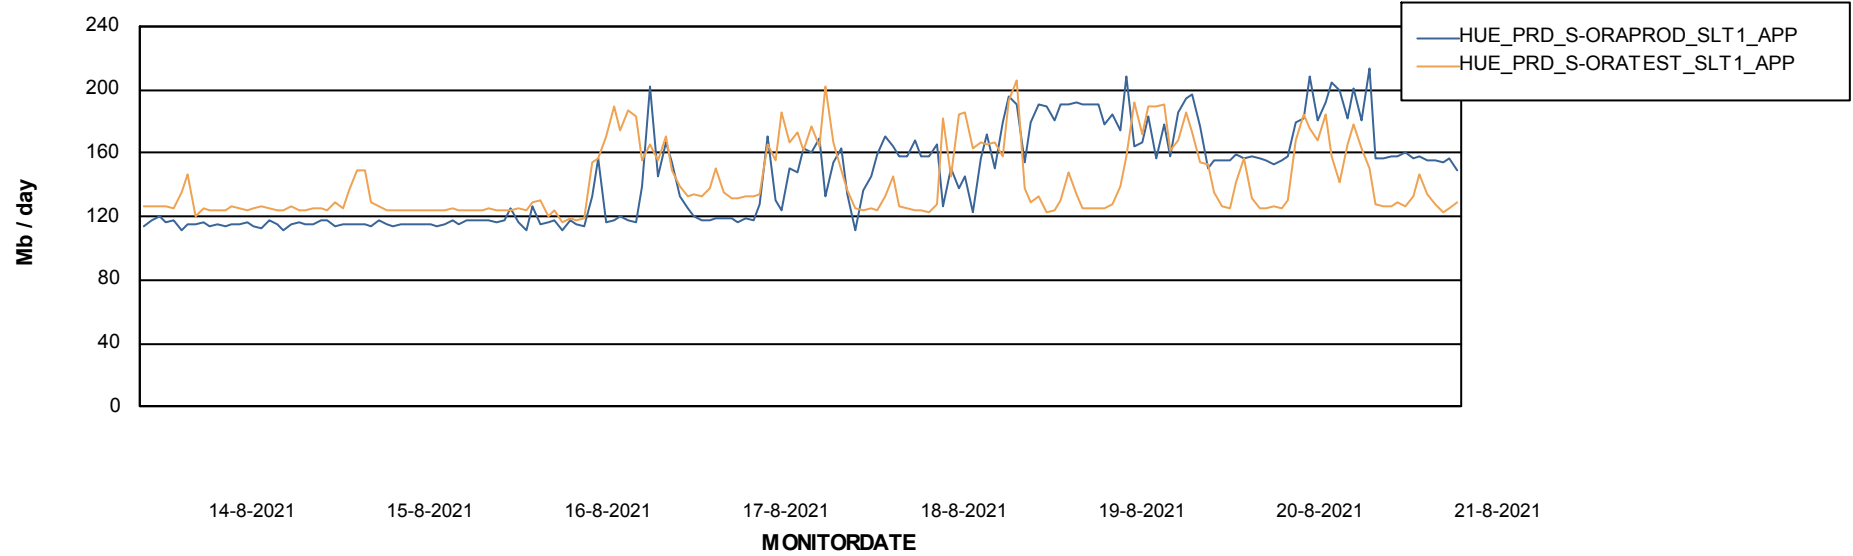

ABSSolute Application Server Services

Avg memory used per ABS Server Service