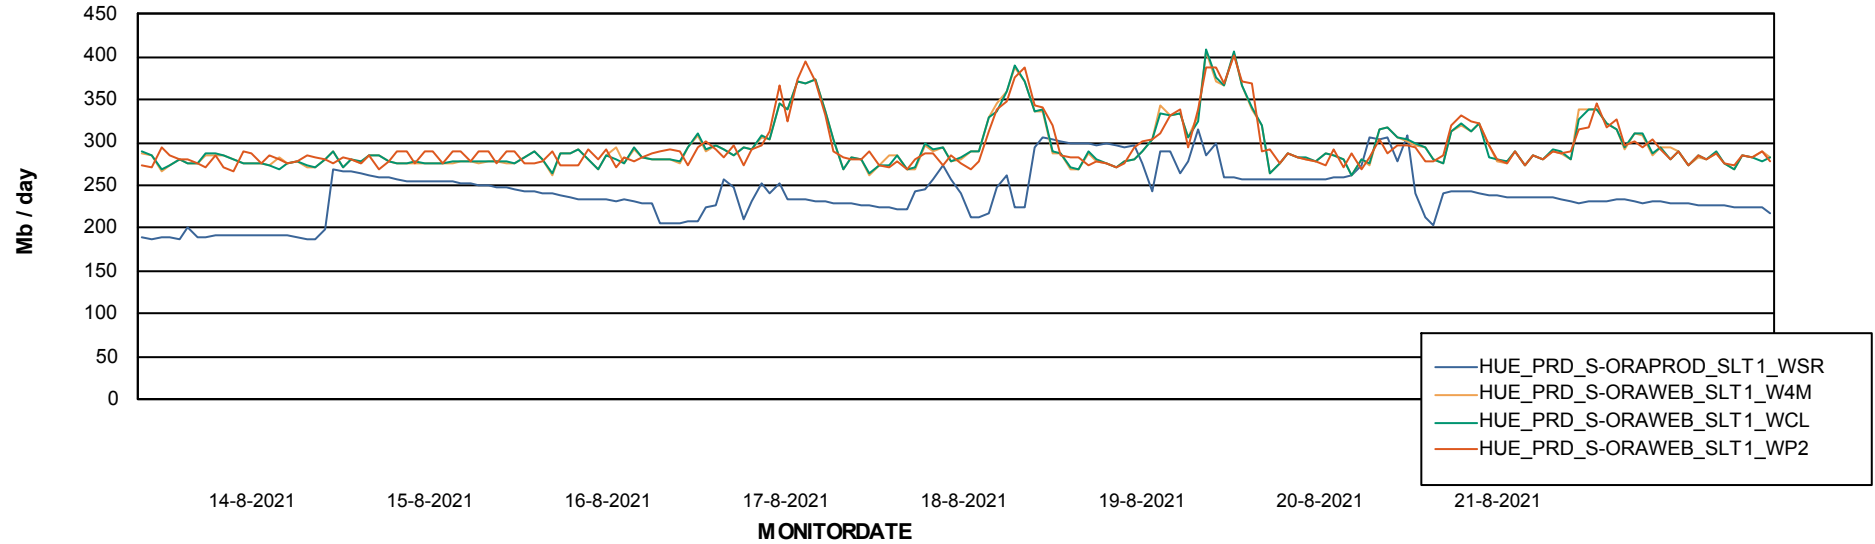

ABSSolute Web Component Services

Avg memory used per ABS Web component