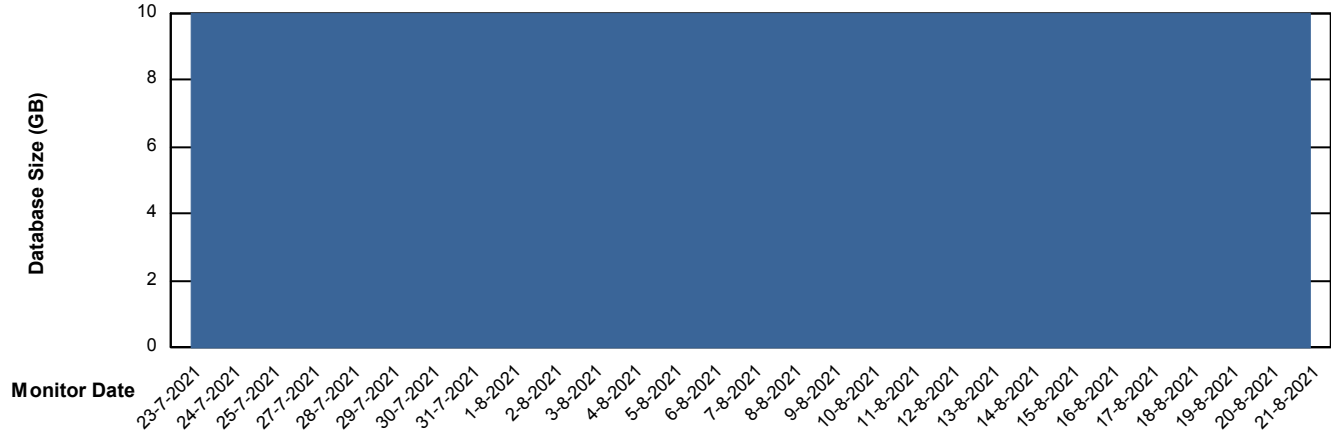

DATABASE SIZE HUE_PRD_S-ORABI_DB

Database growth over last month