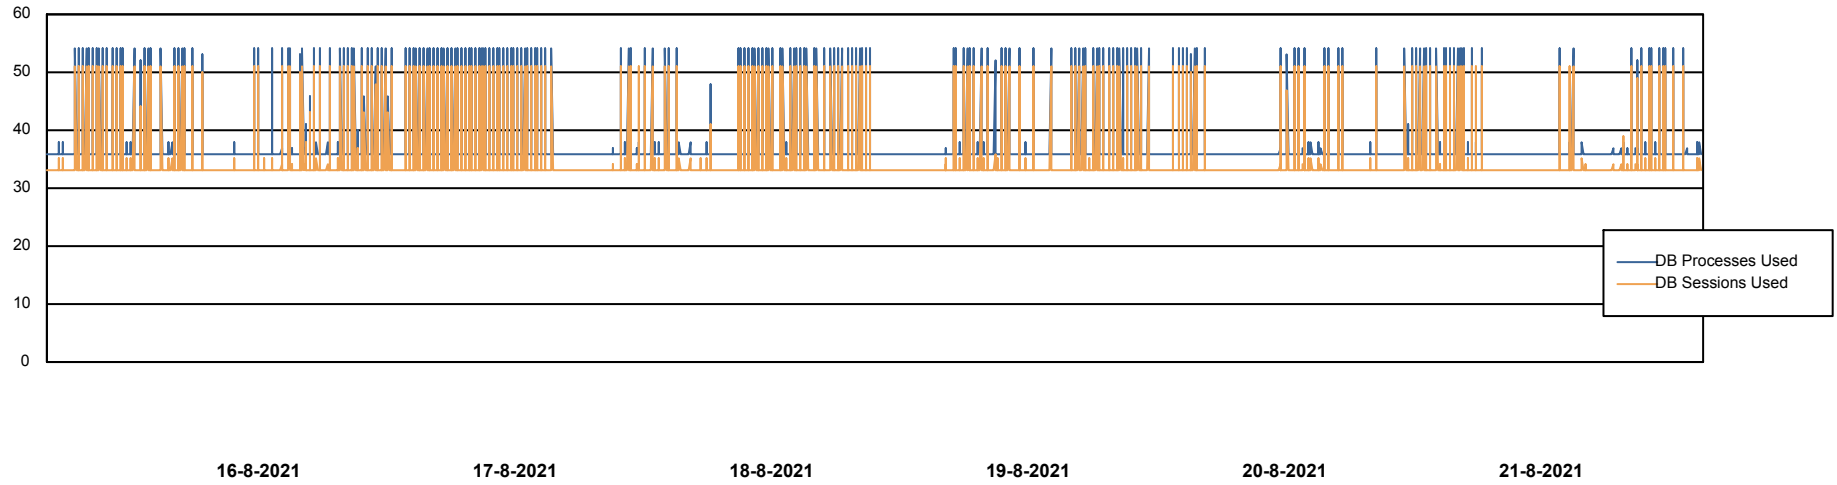

Database Performance HUE_STB_S-ORATEST_DB