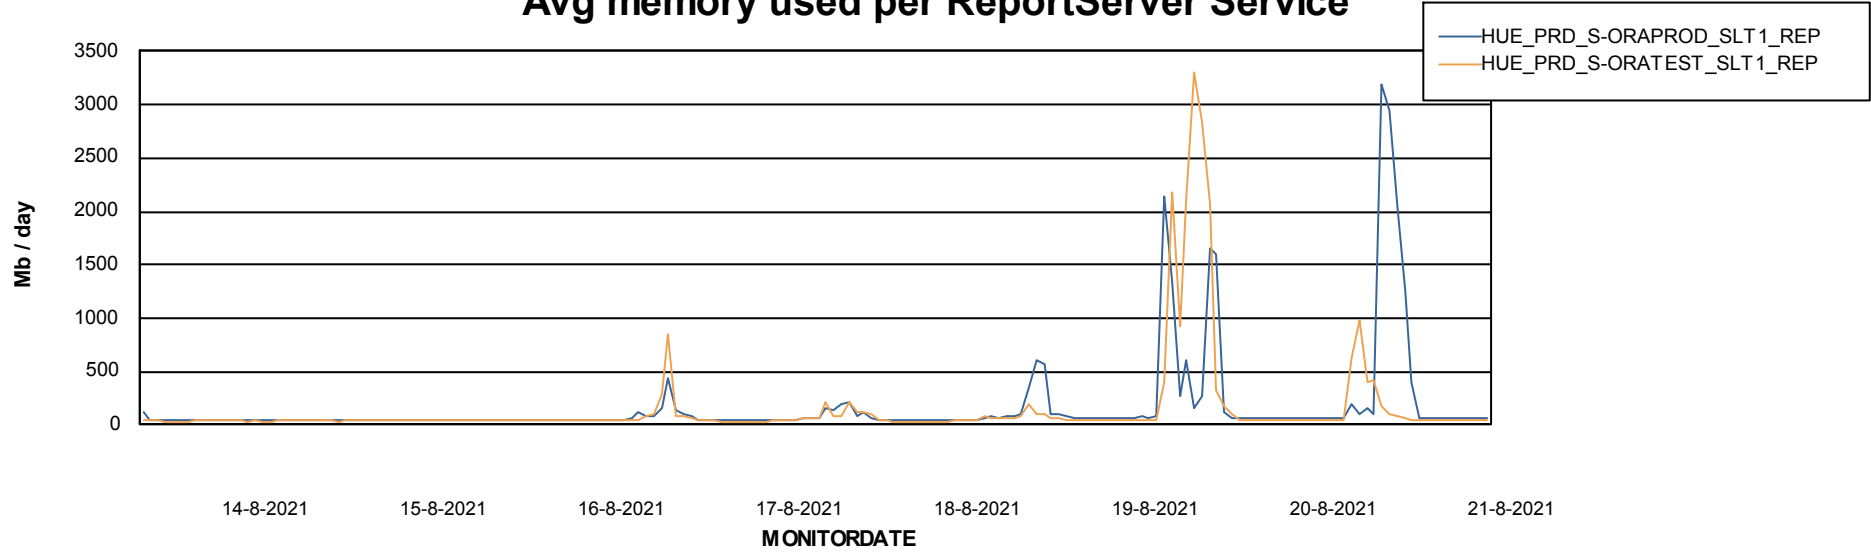

ABSSolute Application ReportServer Services

Avg memory used per ReportServer Service