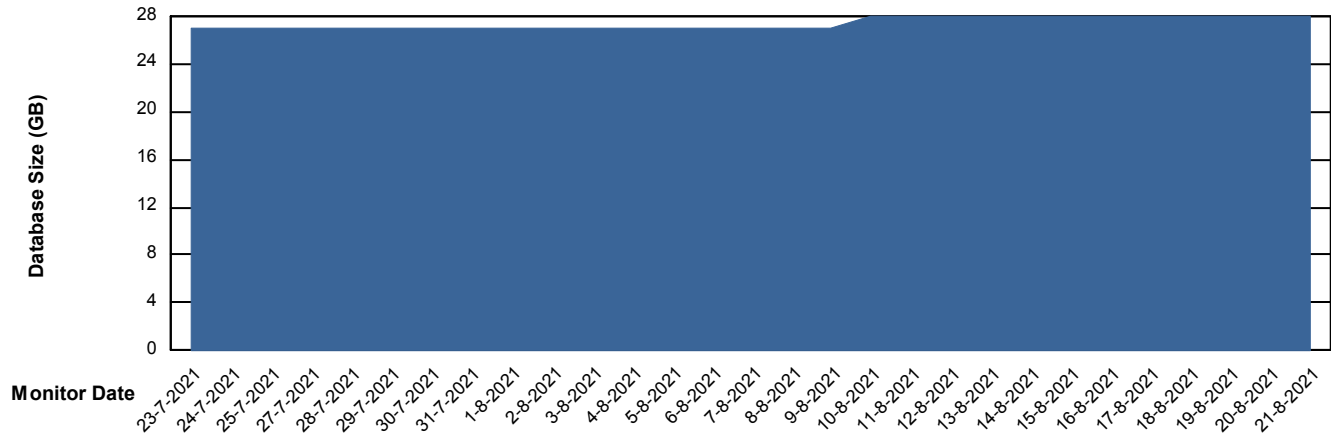

DATABASE SIZE HUE_PRD_S-ORAPROD_DB

Database growth over last month