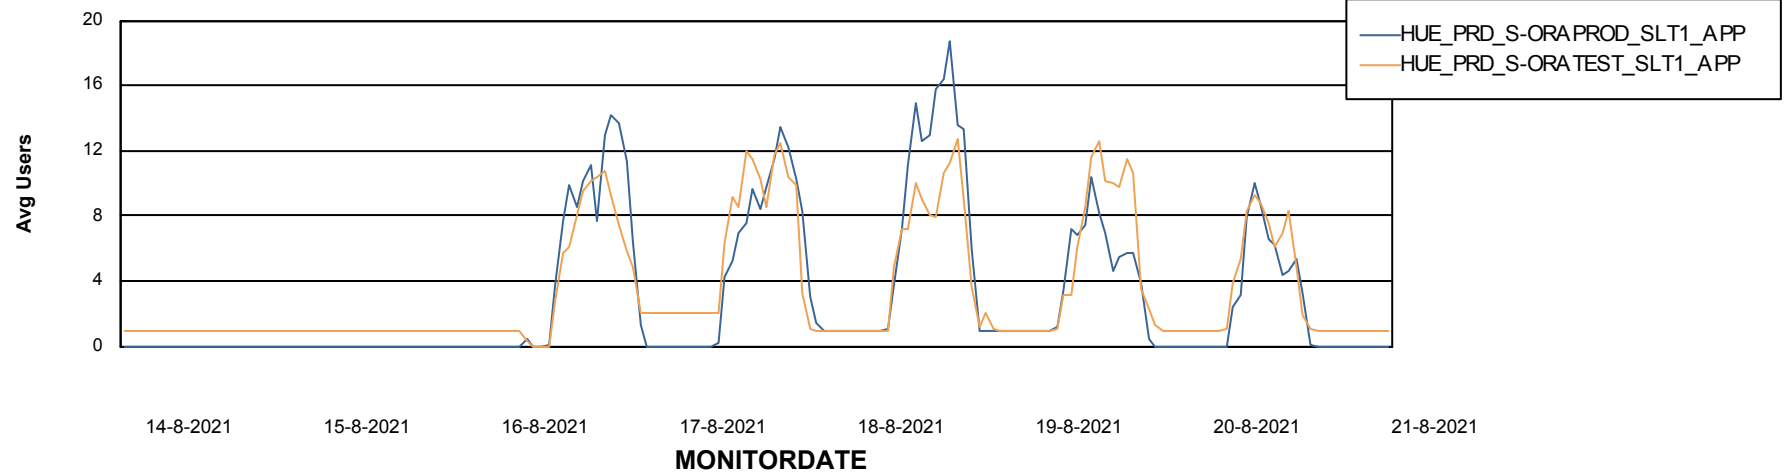

Avg users per day per ABS server