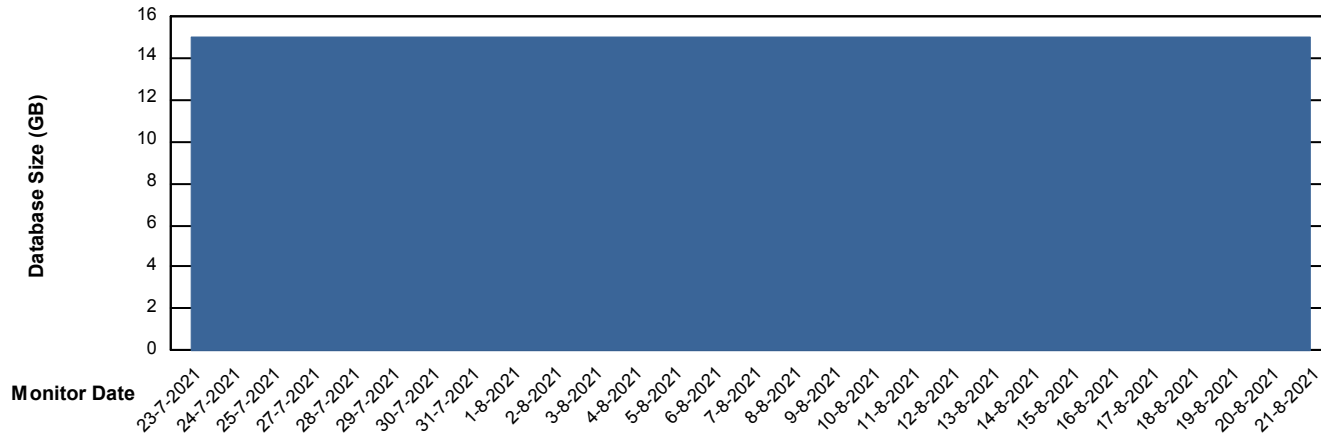

Weekly SLA Customer Report

Customer EUT_Production
Database ID 114

Weekly SLA Customer Report

Customer EUT_Production
Database ID 114

DATABASE SIZE EUT_EUP_PRD_URVINA22T_DB

Database growth over last month

DATABASE SIZE EUT_URM_PRD_URVINA26_DB

Database growth over last month

Weekly SLA Customer Report

Customer EUT_Production
Database ID 114

Database Tablespace EUT_EUP_PRD_URVINA22T_DB

Date	Tablespace Name	Filesize (Gb)	Usedsize (Gb)	Percentage free
21-8-2021	ABSDATA	100	65	35
	INDX	20	13	34
20-8-2021	ABSDATA	100	65	35
	INDX	20	13	34
19-8-2021	ABSDATA	100	65	35
	INDX	20	13	34
18-8-2021	ABSDATA	100	65	35
	INDX	20	13	35
17-8-2021	ABSDATA	100	65	35
	INDX	20	13	35
16-8-2021	ABSDATA	100	65	35
	INDX	20	13	35
15-8-2021	ABSDATA	100	65	35
	INDX	20	13	35