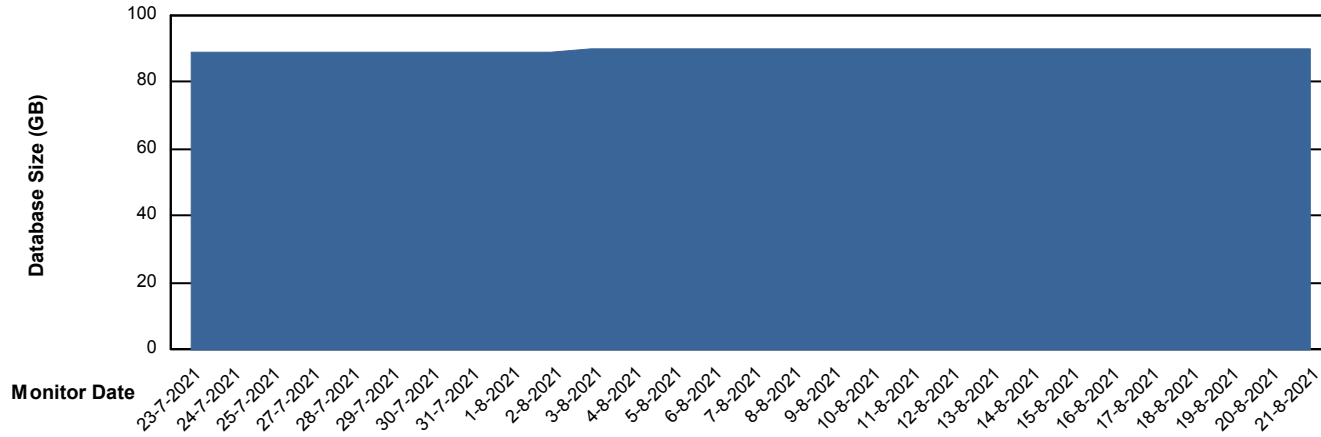

Weekly SLA Customer Report

Customer EUT_Production
Database ID 114

Weekly SLA Customer Report

Customer EUT_Production
Database ID 114

DATABASE SIZE EUT_EUP_PRD_URVINA22T_DB

Database growth over last month

DATABASE SIZE EUT_URM_PRD_URVINA26_DB

Database growth over last month

Weekly SLA Customer Report

Customer EUT_Production
Database ID 114

Database Tablespace EUT_EUP_PRD_URVINA22T_DB

Date	Tablespace Name	Filesize (Gb)	Usedsize (Gb)	Percentage free
21-8-2021	ABSDATA	100	65	35
	INDX	20	13	34
20-8-2021	ABSDATA	100	65	35
	INDX	20	13	34
19-8-2021	ABSDATA	100	65	35
	INDX	20	13	34
18-8-2021	ABSDATA	100	65	35
	INDX	20	13	35
17-8-2021	ABSDATA	100	65	35
	INDX	20	13	35
16-8-2021	ABSDATA	100	65	35
	INDX	20	13	35
15-8-2021	ABSDATA	100	65	35
	INDX	20	13	35