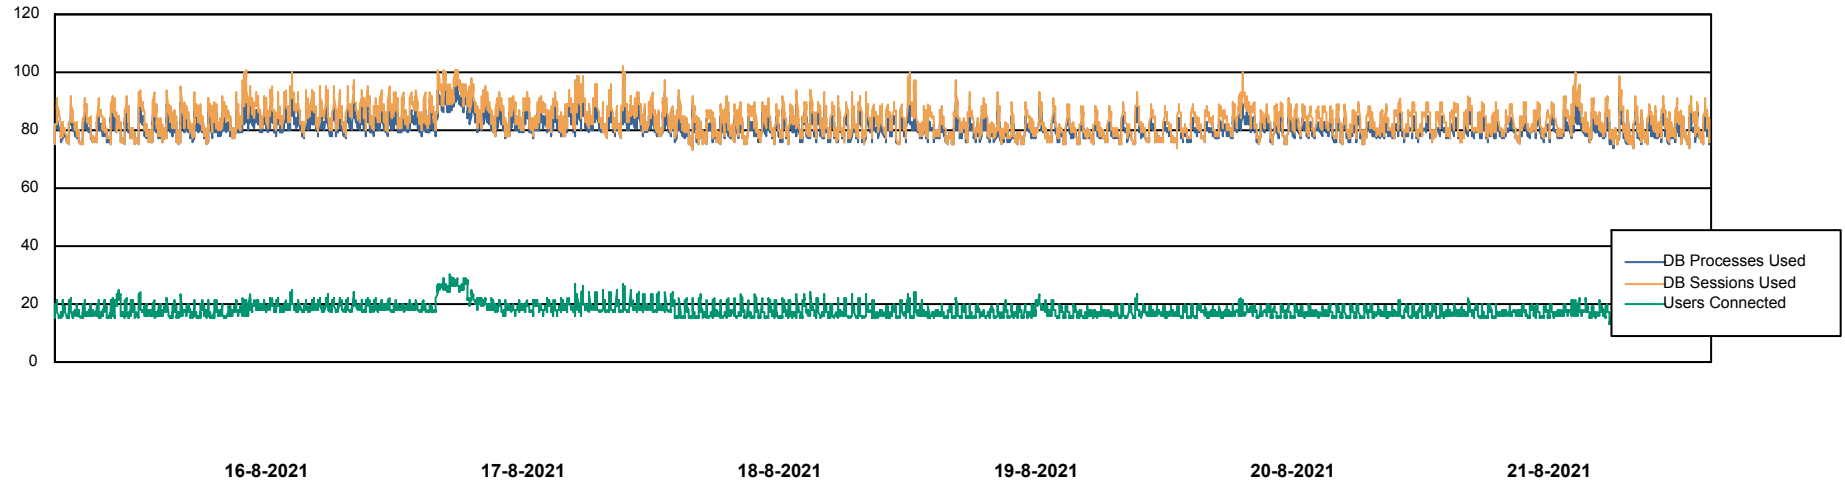

Database Performance ELJDB_PRD_BI