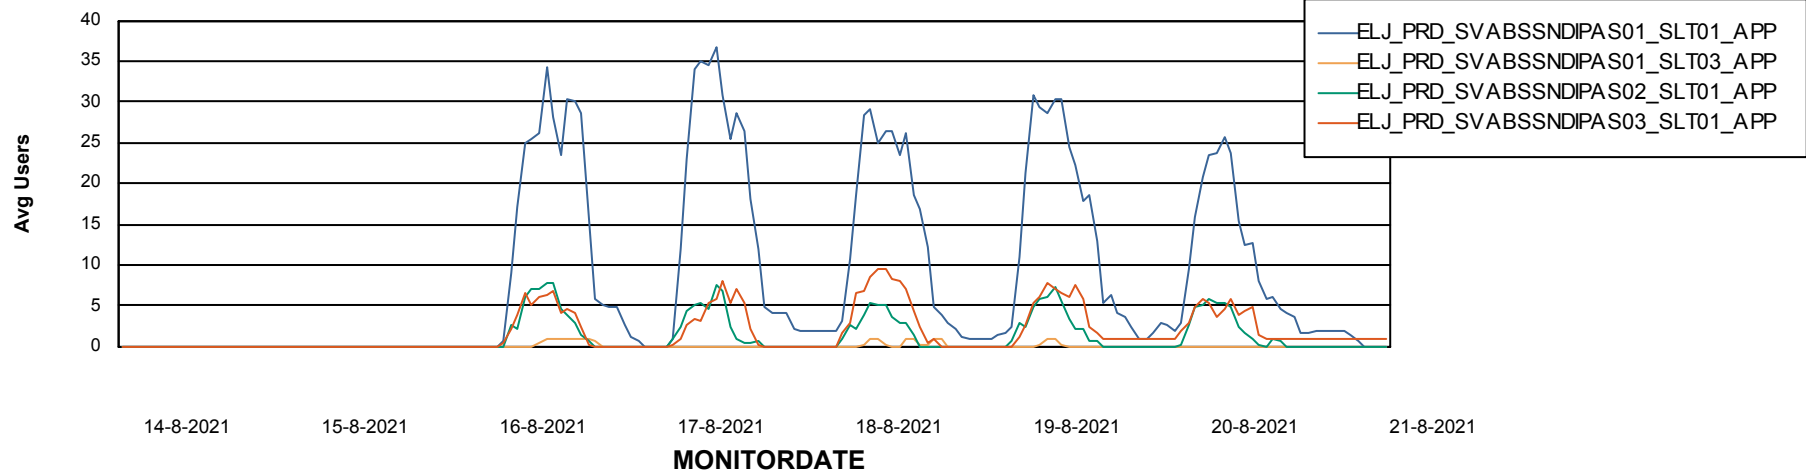

Weekly SLA Customer Report

Customer ELJ Production
Database ID 72

ABSSolute Application Server Services

Avg memory used per ABS Server Service

Avg users per day per ABS server

Weekly SLA Customer Report

Customer ELJ Production
Database ID 72