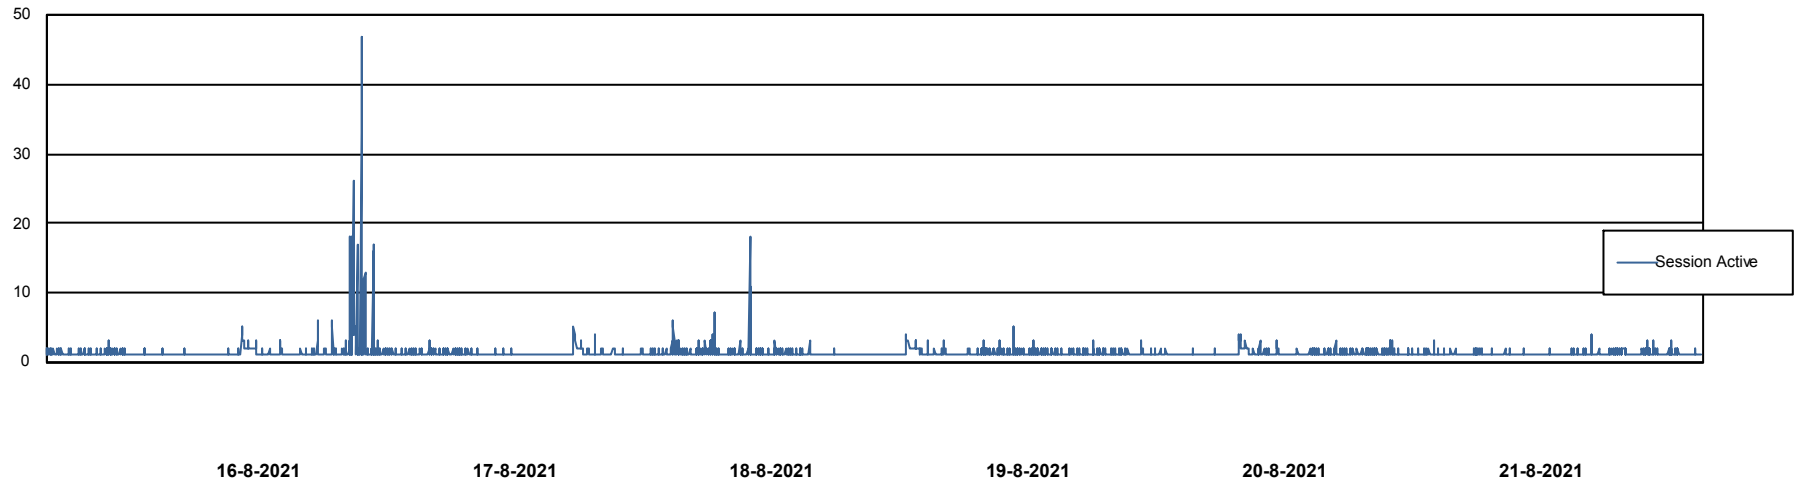

Weekly SLA Customer Report

Customer ELJ Production
Database ID 72

Database Performance ELJDB_PRD_BI

Weekly SLA Customer Report

Customer ELJ Production
Database ID 72

Database Performance ELJDB_Production

Weekly SLA Customer Report