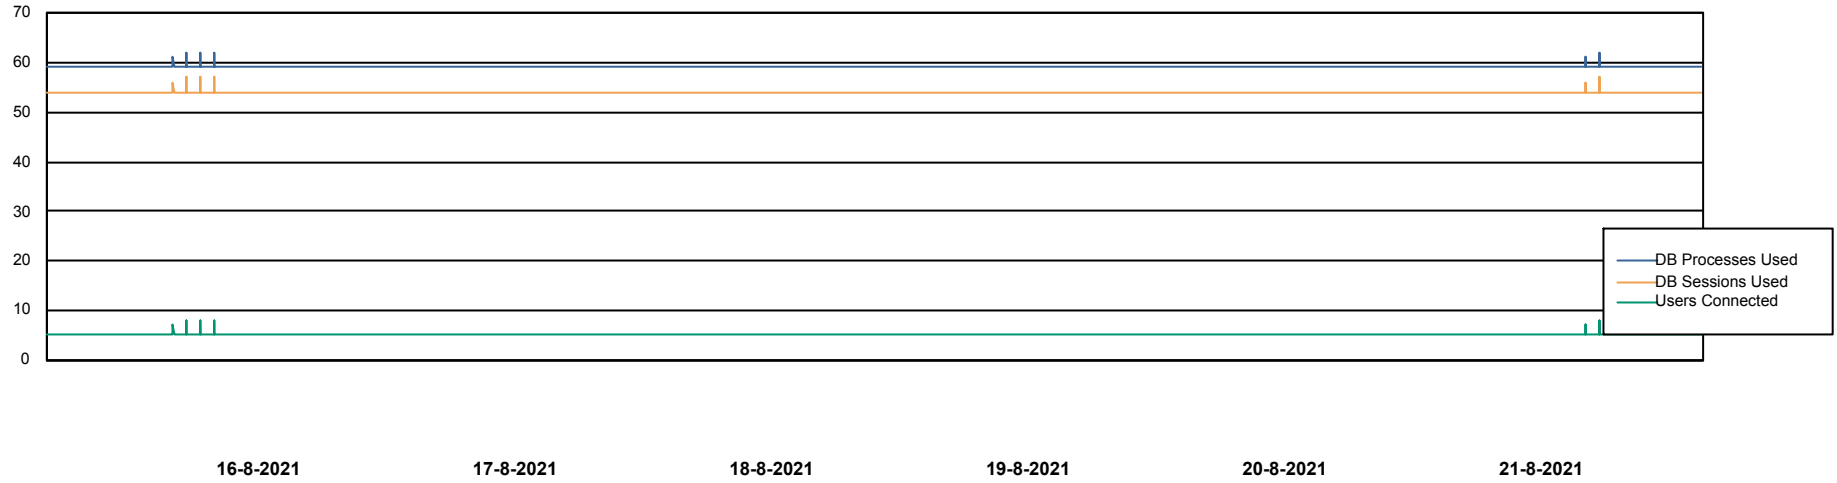

Weekly SLA Customer Report

Customer ELJ Production
Database ID 72

Database Performance ELJDB_PRD_BI

Weekly SLA Customer Report

Customer ELJ Production
Database ID 72

Database Performance ELJDB_Production

Weekly SLA Customer Report

Customer ELJ Production
Database ID 72

Database Performance ELJDB_Standby

Weekly SLA Customer Report

Customer ELJ Production
Database ID 72

DATABASE SIZE ELJDB_PRD_BI

Database growth over last month

DATABASE SIZE ELJDB_Production