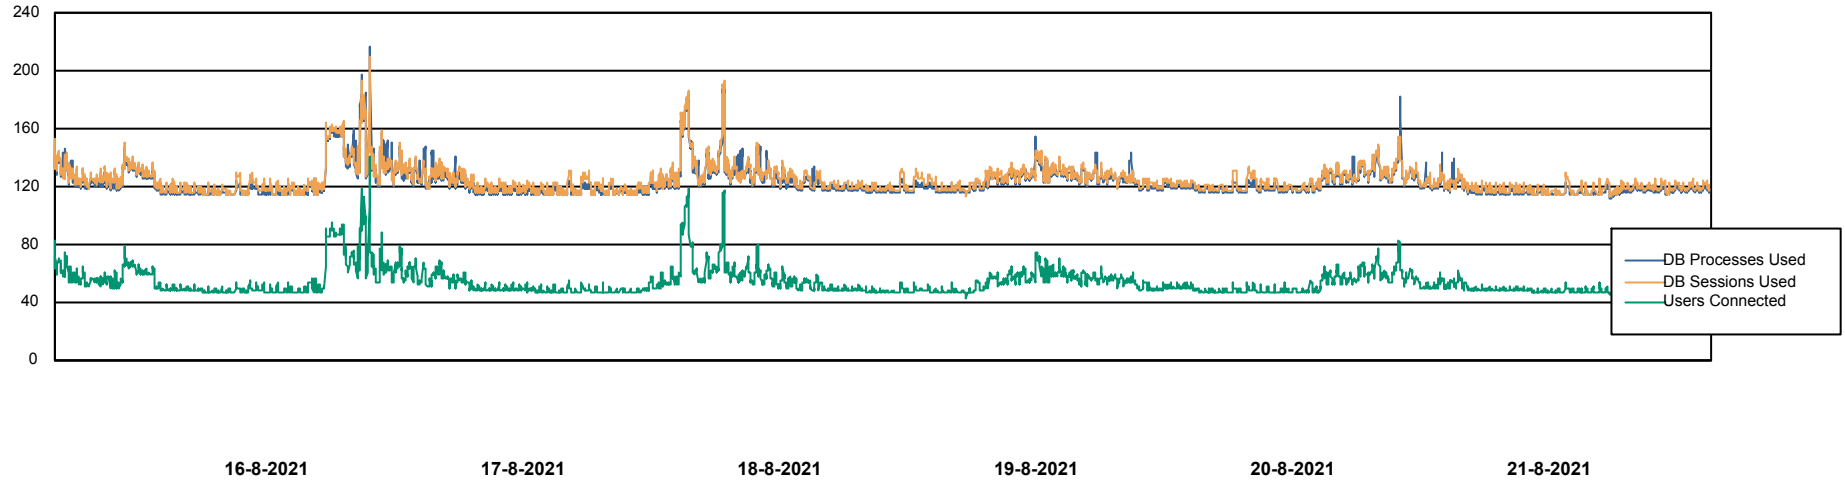

Weekly SLA Customer Report

Customer ELJ Production
Database ID 72

Database Performance ELJDB_PRD_BI

Weekly SLA Customer Report

Customer ELJ Production
Database ID 72

Database Performance ELJDB_Production

Weekly SLA Customer Report