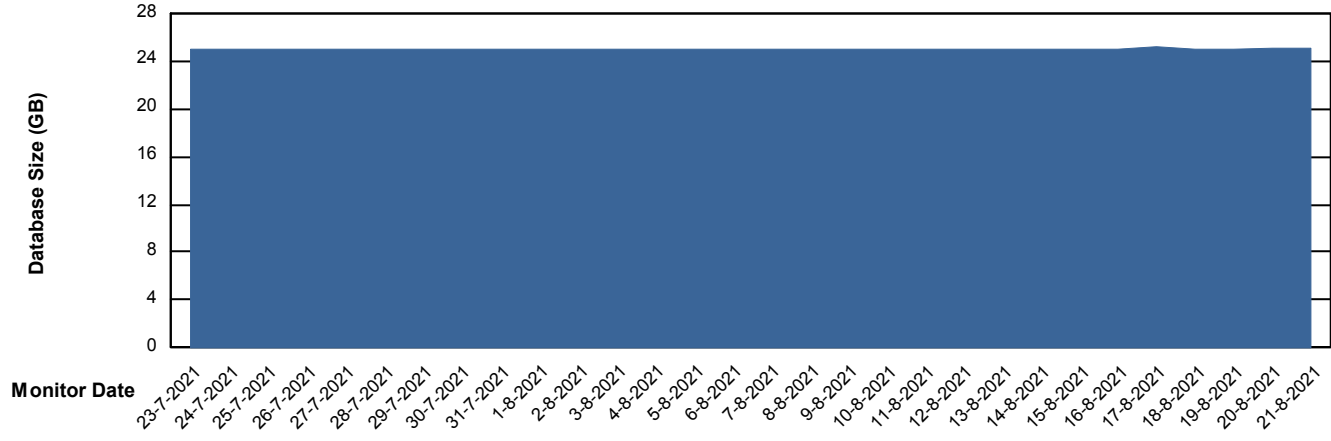

Customer ELJ Production
Database ID 72

Database Performance ELJDB_Standby

Weekly SLA Customer Report

Customer ELJ Production
Database ID 72

DATABASE SIZE ELJDB_PRD_BI

Database growth over last month

DATABASE SIZE ELJDB_Production