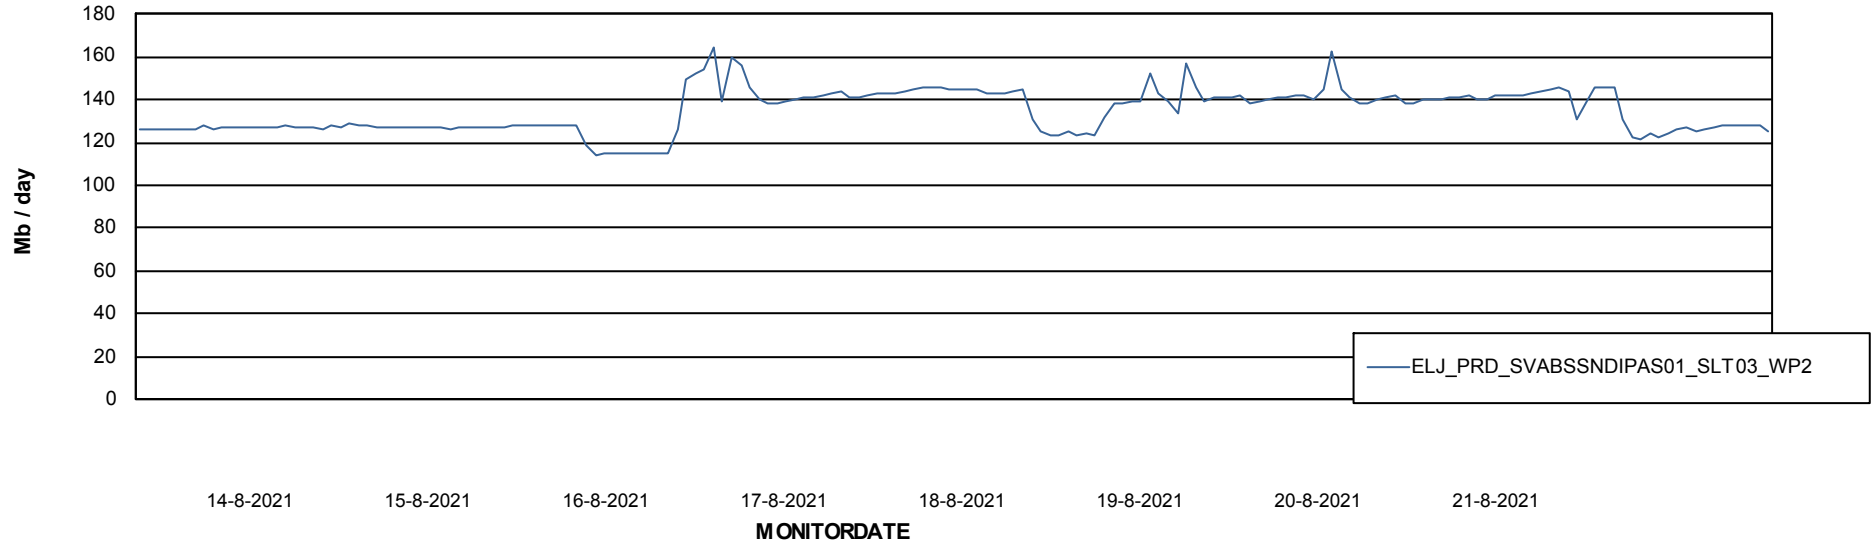

ABSSolute Application ReportServer Services

Avg memory used per ReportServer Service

Weekly SLA Customer Report

Customer ELJ Production
Database ID 72

ABSSolute Web Component Services

Avg memory used per ABS Web component