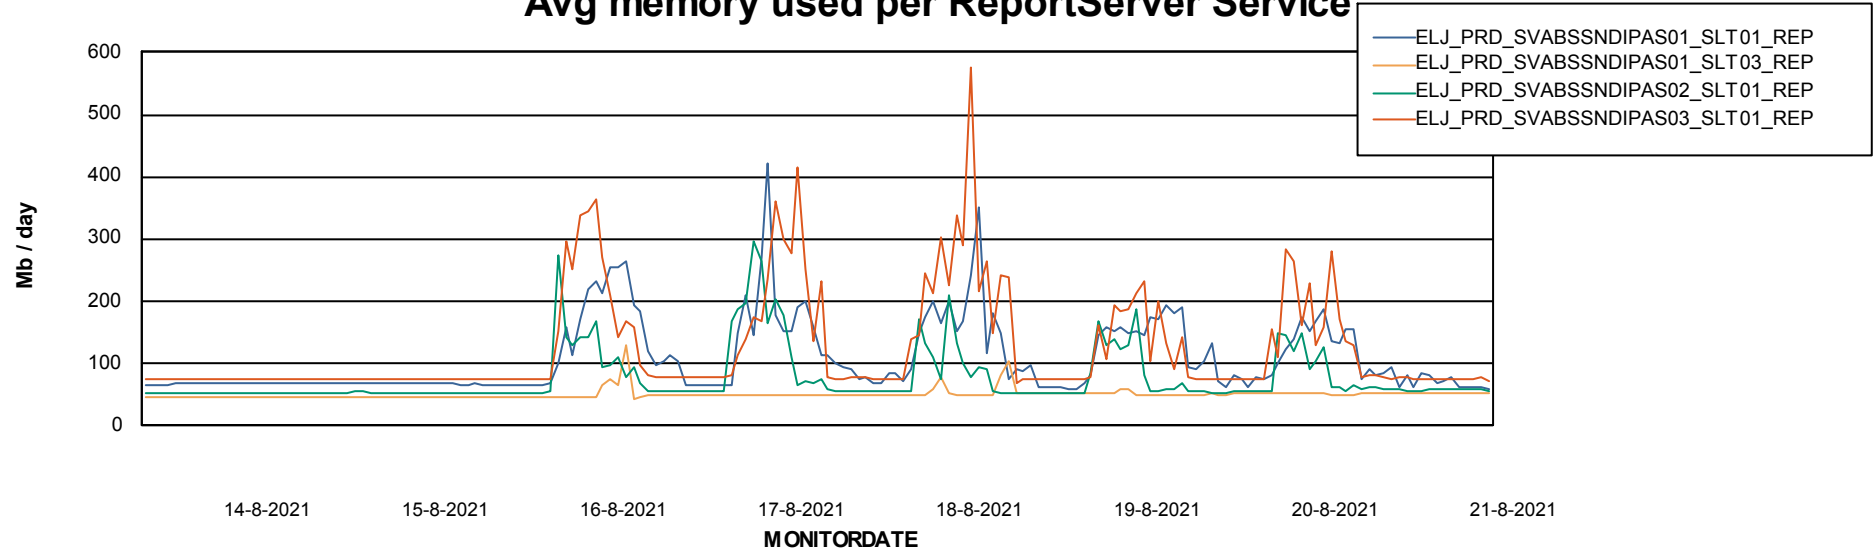

ABSSolute Application ReportServer Services

Avg memory used per ReportServer Service