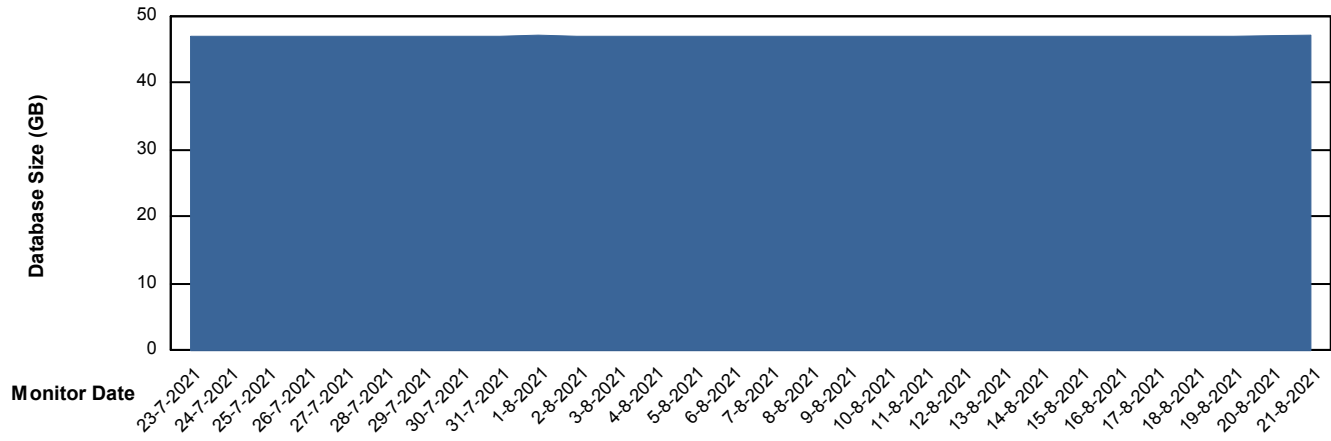

DATABASE SIZE ELJDB_Production

Database growth over last month