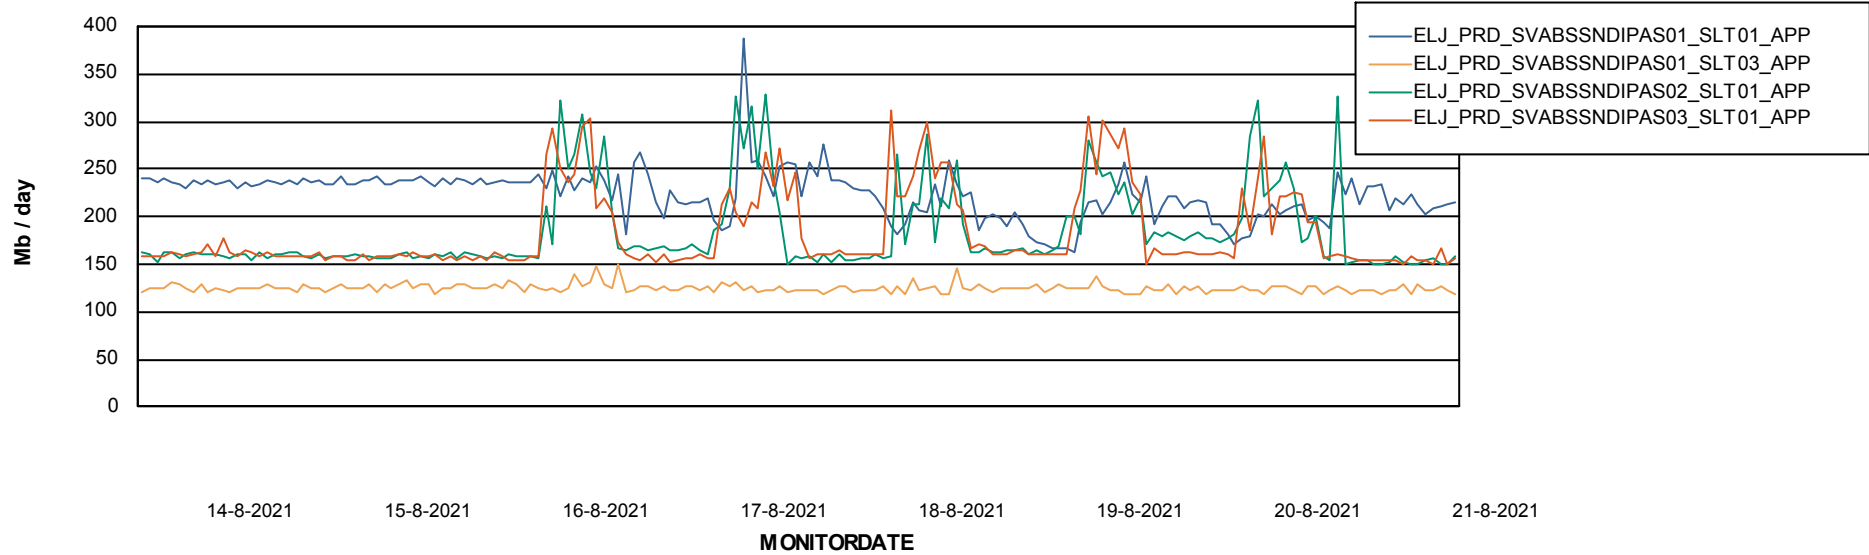

BI Status and last ETL error for ELJDB_PRD_BI

	zo 15/8/2021	ma 16/8/2021	di 17/8/2021	wo 18/8/2021	do 19/8/2021	vr 20/8/2021	za 21/8/2021
ABS DataWarehouse ETL Health	OK	OK	OK	OK	OK	OK	OK
ABS DWHStaging ETL Health	OK	OK	OK	OK	OK	OK	OK

Weekly SLA Customer Report

Customer ELJ Production
Database ID 72

ABSSolute Application Server Services

Avg memory used per ABS Server Service

Avg users per day per ABS server

Weekly SLA Customer Report

Customer ELJ Production
Database ID 72