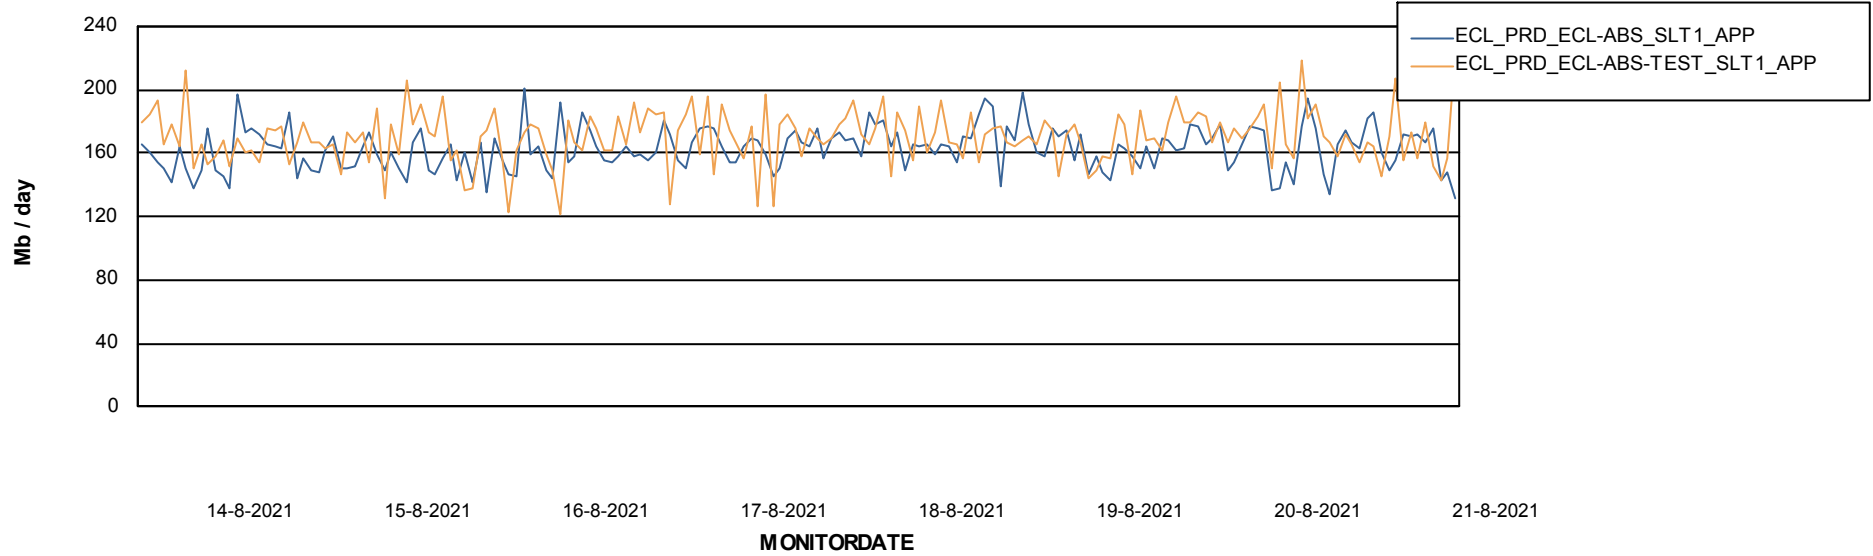

Weekly SLA Customer Report

Customer ECL_Production
 Database ID 77

DATABASE SIZE ECLDB_Production

Database growth over last month

Database Tablespace ECLDB_Production

Date	Tablespace Name	Filesize (Gb)	Usedsize (Gb)	Percentage free
21-8-2021	ABSDATA	42	35	18
	INDX	8	3	57
20-8-2021	ABSDATA	42	35	18
	INDX	8	3	57
19-8-2021	ABSDATA	42	34	18
	INDX	8	3	57
18-8-2021	ABSDATA	42	34	18
	INDX	8	3	57
17-8-2021	ABSDATA	42	34	18
	INDX	8	3	57
16-8-2021	ABSDATA	42	34	18
	INDX	8	3	57
15-8-2021	ABSDATA	42	34	19
	INDX	8	3	57

Weekly SLA Customer Report

Customer ECL_Production
Database ID 77

ABSSolute Application Server Services

Avg memory used per ABS Server Service

Avg users per day per ABS server

Weekly SLA Customer Report

Customer ECL_Production
Database ID 77