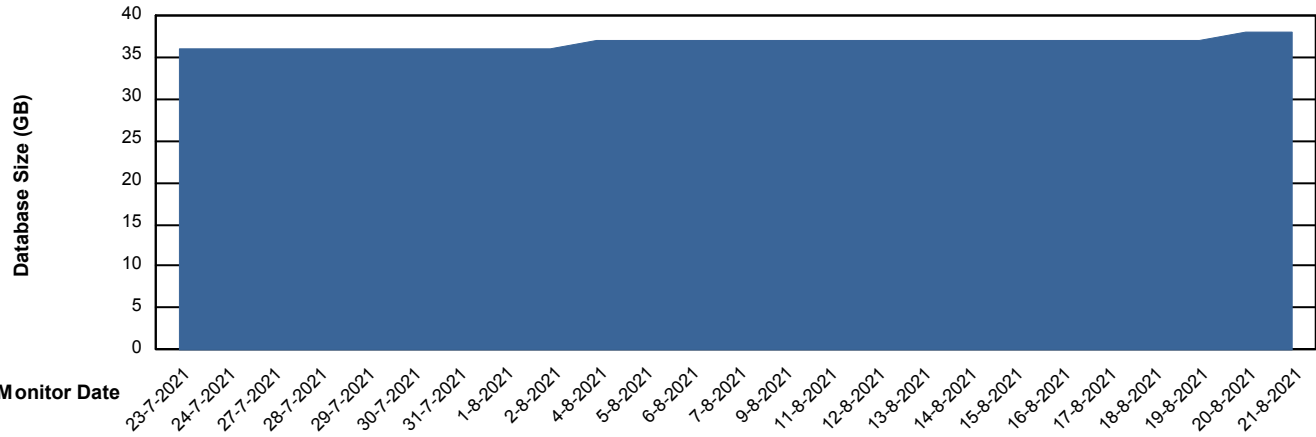

Weekly SLA Customer Report

Customer ECL_Production
Database ID 77

Harddisk Usage ECL_PRD_ECL-ABS-WEB

	Free disk space on C: (%)	Total disk space on C: (Gb)	Used disk space on C: (Gb)
21-8-2021	60	0	51
20-8-2021	60	127	51
19-8-2021	61	0	50
18-8-2021	61	0	49
17-8-2021	61	127	49
16-8-2021	62	127	48
15-8-2021	63	0	46

Weekly SLA Customer Report

Customer ECL_Production
 Database ID 77

DATABASE SIZE ECLDB_Production

Database growth over last month

Database Tablespace ECLDB_Production

Date	Tablespace Name	Filesize (Gb)	Usedsize (Gb)	Percentage free
21-8-2021	ABSDATA	42	35	18
	INDX	8	3	57
20-8-2021	ABSDATA	42	35	18
	INDX	8	3	57
19-8-2021	ABSDATA	42	34	18
	INDX	8	3	57
18-8-2021	ABSDATA	42	34	18
	INDX	8	3	57
17-8-2021	ABSDATA	42	34	18
	INDX	8	3	57
16-8-2021	ABSDATA	42	34	18
	INDX	8	3	57
15-8-2021	ABSDATA	42	34	19
	INDX	8	3	57