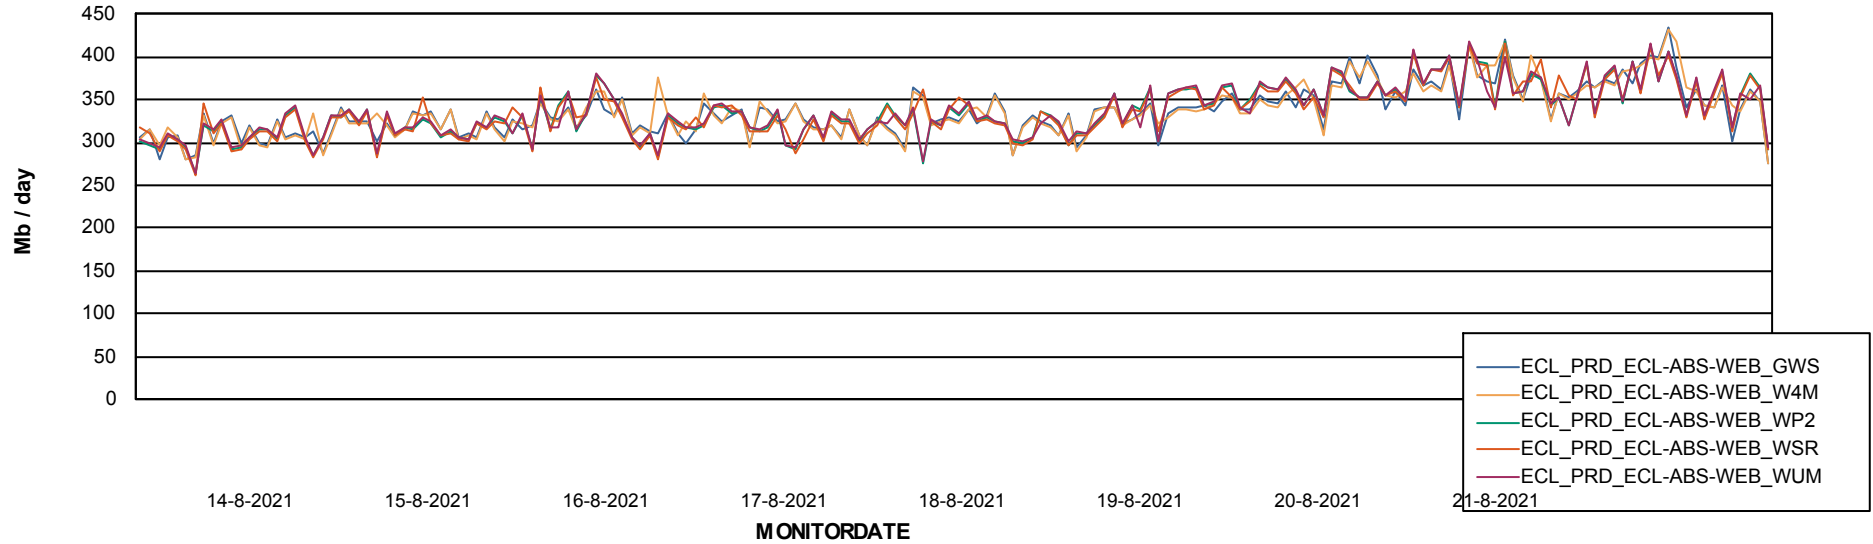

ABSSolute Application ReportServer Services

Avg memory used per ReportServer Service

Weekly SLA Customer Report

Customer ECL_Production
Database ID 77

ABSSolute Web Component Services

Avg memory used per ABS Web component