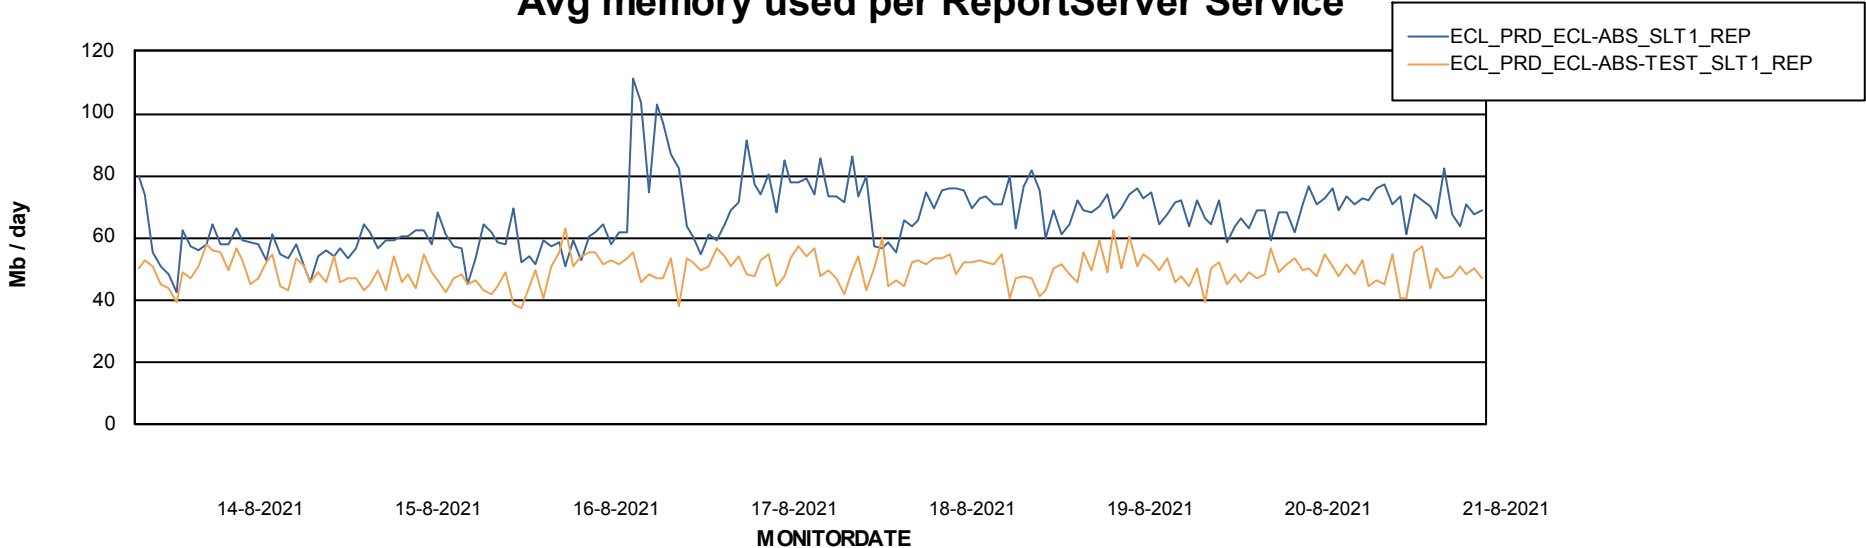

ABSSolute Application ReportServer Services

Avg memory used per ReportServer Service