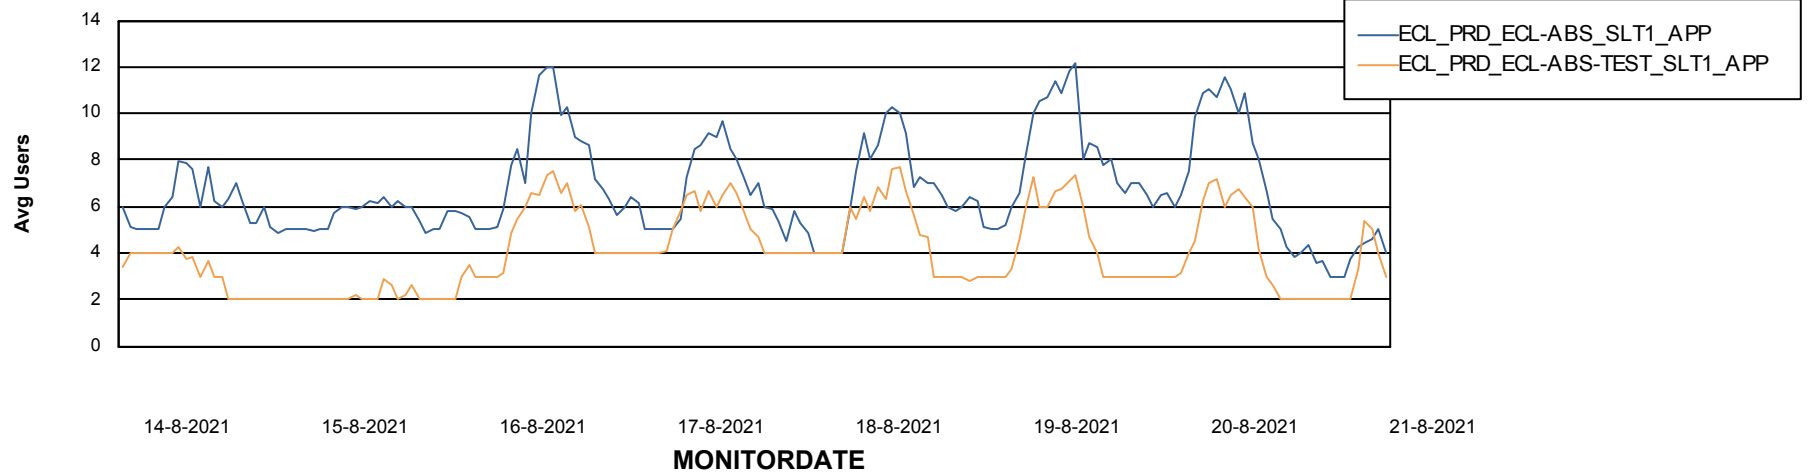

Weekly SLA Customer Report

Customer ECL_Production
Database ID 77

ABSSolute Application Server Services

Avg memory used per ABS Server Service

Avg users per day per ABS server

Weekly SLA Customer Report

Customer ECL_Production
Database ID 77

ABSSolute Application ReportServer Services

Avg memory used per ReportServer Service

Weekly SLA Customer Report

Customer ECL_Production
Database ID 77

ABSSolute Web Component Services

Avg memory used per ABS Web component