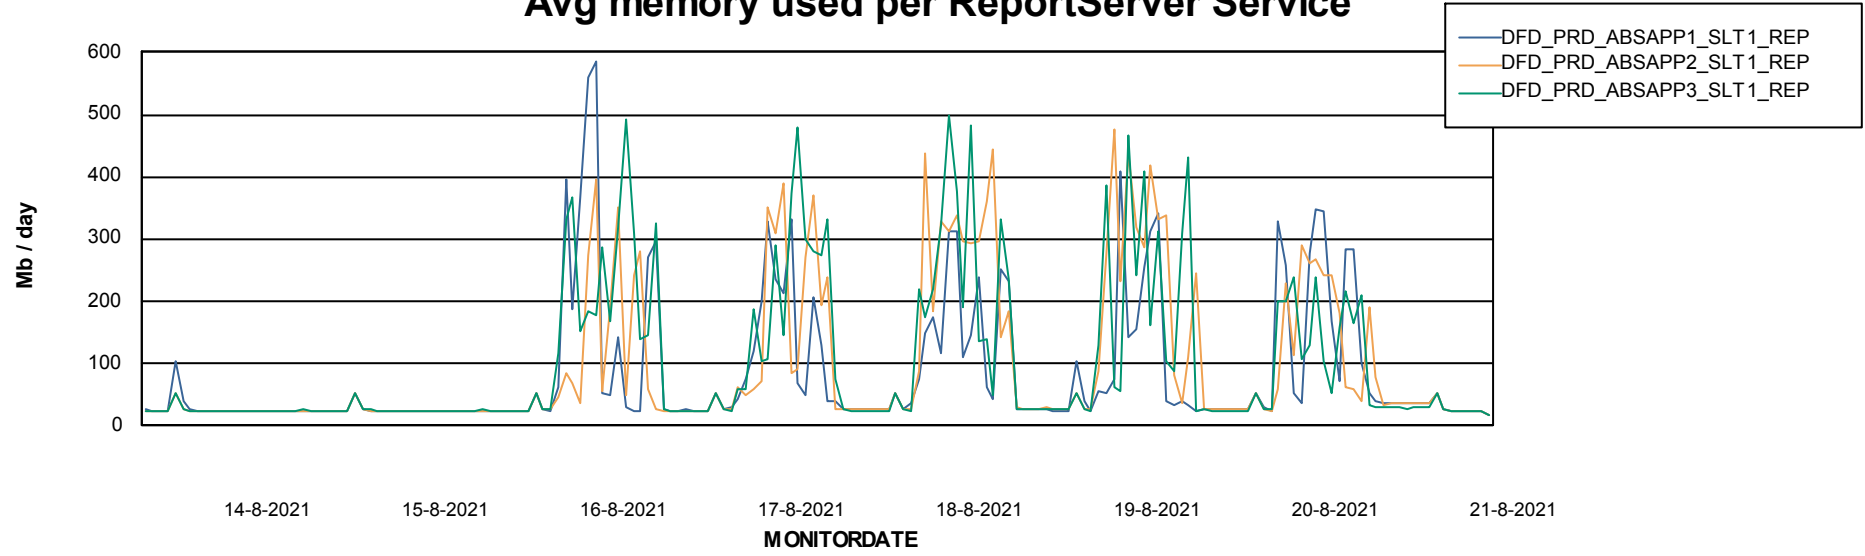

ABSSolute Application ReportServer Services

Avg memory used per ReportServer Service