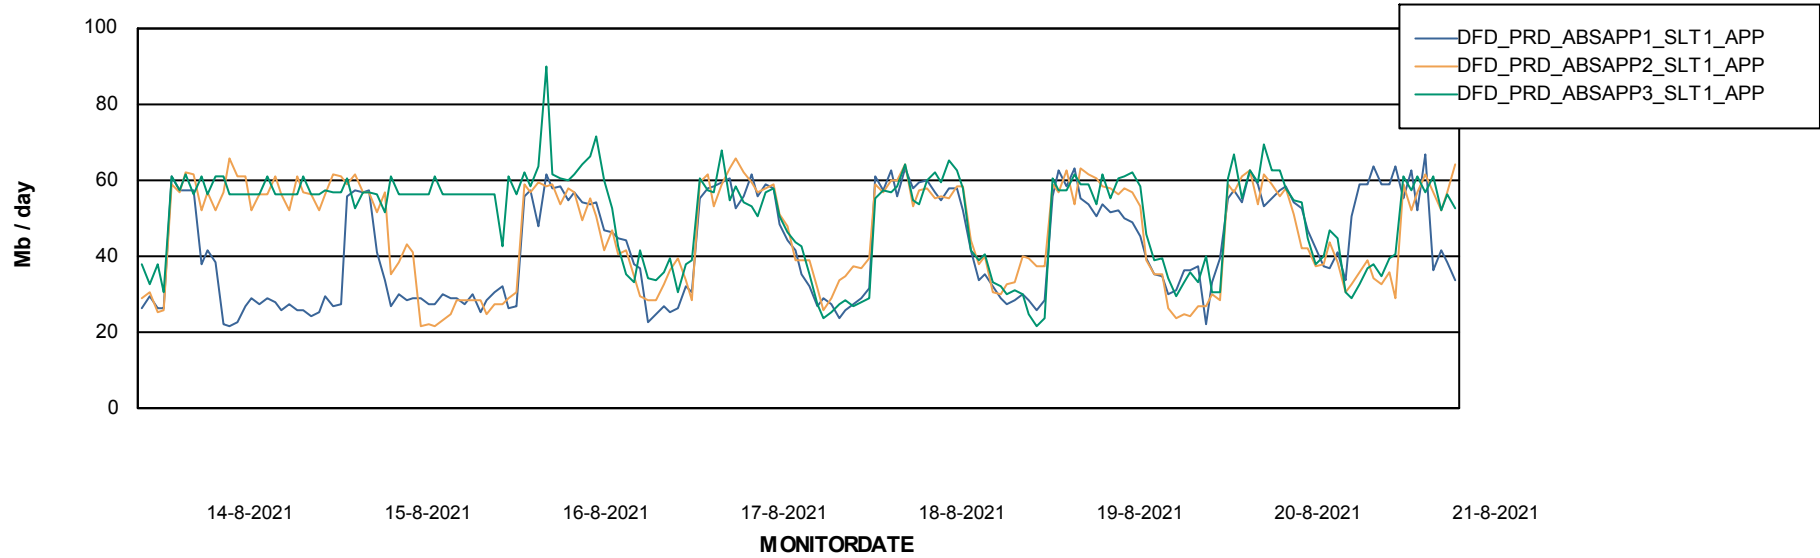

Weekly SLA Customer Report

Customer DFD_Production
Database ID 39

Database Performance DFDDB_Production

Weekly SLA Customer Report

Customer DFD_Production
Database ID 39

Database Performance DFDDDBI_Production

DATABASE SIZE DFDDDB_Production

Database growth over last month

Weekly SLA Customer Report

Customer DFD_Production
Database ID 39

Database Tablespace DFDDDB_Production

Date	Tablespace Name	Filesize (Gb)	Usedsize (Gb)	Percentage free
21-8-2021	ABSDATA	83	0	100
	INDX	161	0	100
20-8-2021	ABSDATA	83	0	100
	INDX	161	0	100
19-8-2021	ABSDATA	83	0	100
	INDX	161	0	100
18-8-2021	ABSDATA	83	0	100
	INDX	161	0	100
17-8-2021	ABSDATA	83	0	100
	INDX	161	0	100
16-8-2021	ABSDATA	83	0	100
	INDX	161	0	100
15-8-2021	ABSDATA	83	0	100
	INDX	161	0	100

Weekly SLA Customer Report

Customer DFD_Production
Database ID 39

ABSSolute Application Server Services

Avg memory used per ABS Server Service

Avg users per day per ABS server

Weekly SLA Customer Report

Customer DFD_Production
Database ID 39