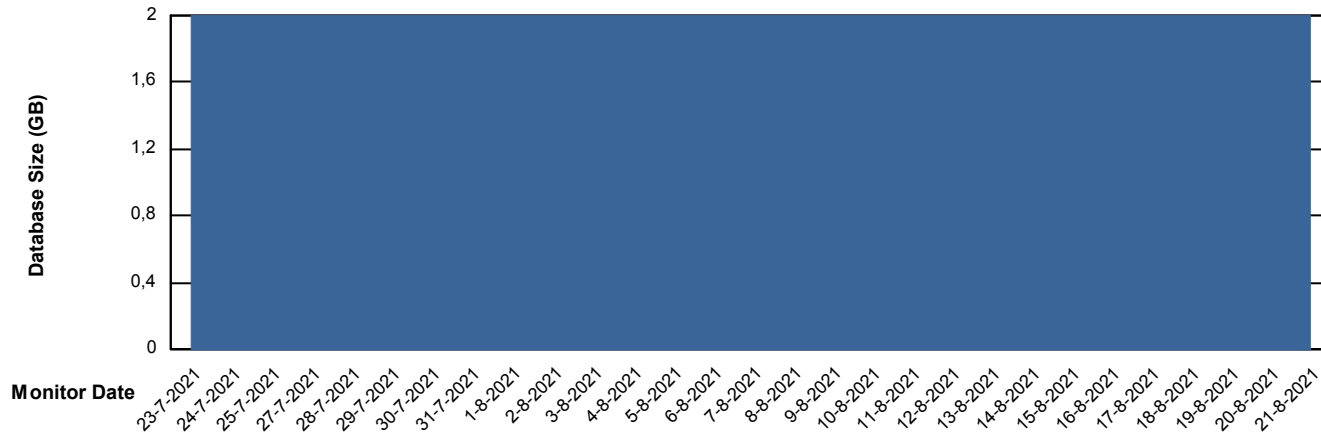

DATABASE SIZE DFDDDB_Production

Database growth over last month