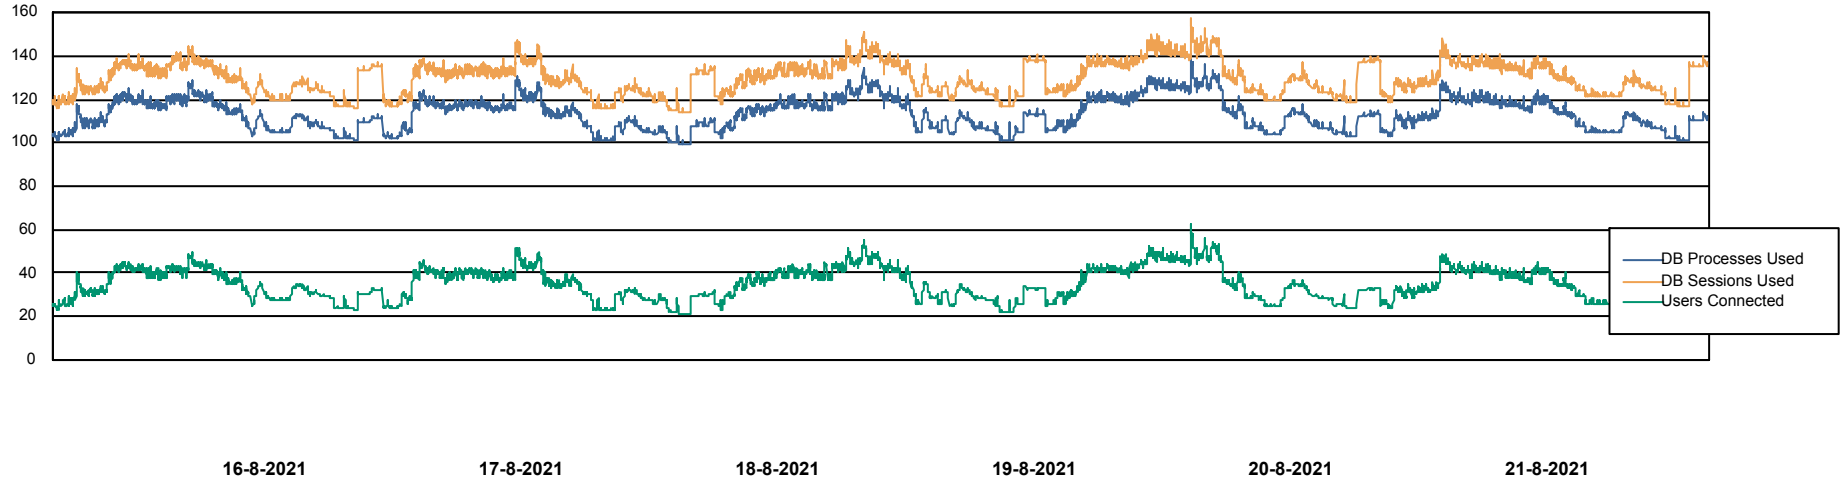

Harddisk Usage CUS_StandByDBSrv_ABSDB2

	Free disk space on c: (%)	Total disk space on c: (Gb)	Free disk space on d: (%)	Total disk space on d: (Gb)
21-8-2021	72	199	24	1,024
20-8-2021	72	199	24	1,024
19-8-2021	72	199	24	1,024
18-8-2021	72	199	24	1,024
17-8-2021	72	199	24	1,024
16-8-2021	72	199	24	1,024
15-8-2021	72	199	24	1,024

Weekly SLA Customer Report

Customer CUS Production
Database ID 84

Database Performance CUS_ProdDB_Primary

Weekly SLA Customer Report

Customer CUS Production
Database ID 84

Database Performance CUS_ProdDB_Standby