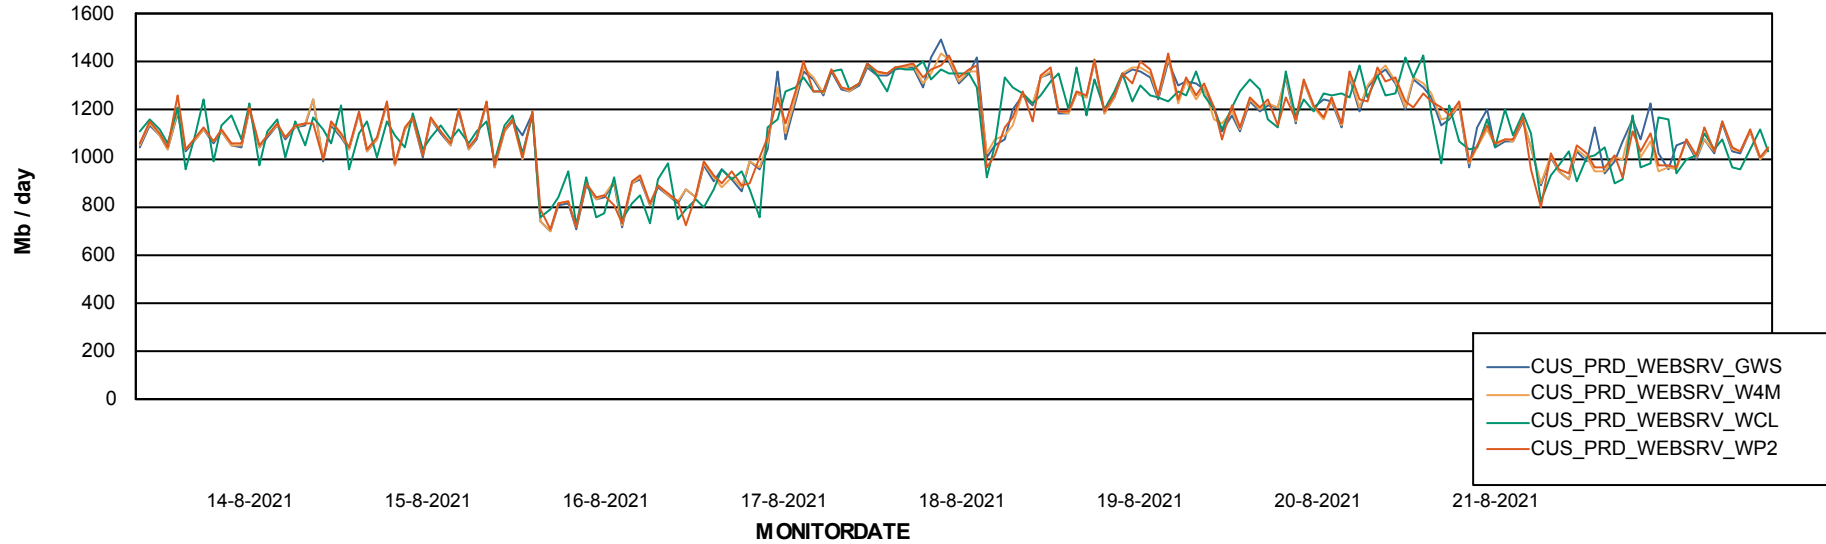

ABSSolute Web Component Services

Avg memory used per ReportServer Service

Weekly SLA Customer Report

Customer CUS Production
Database ID 84

ABSSolute Web Component Services

Avg memory used per ABS Web component