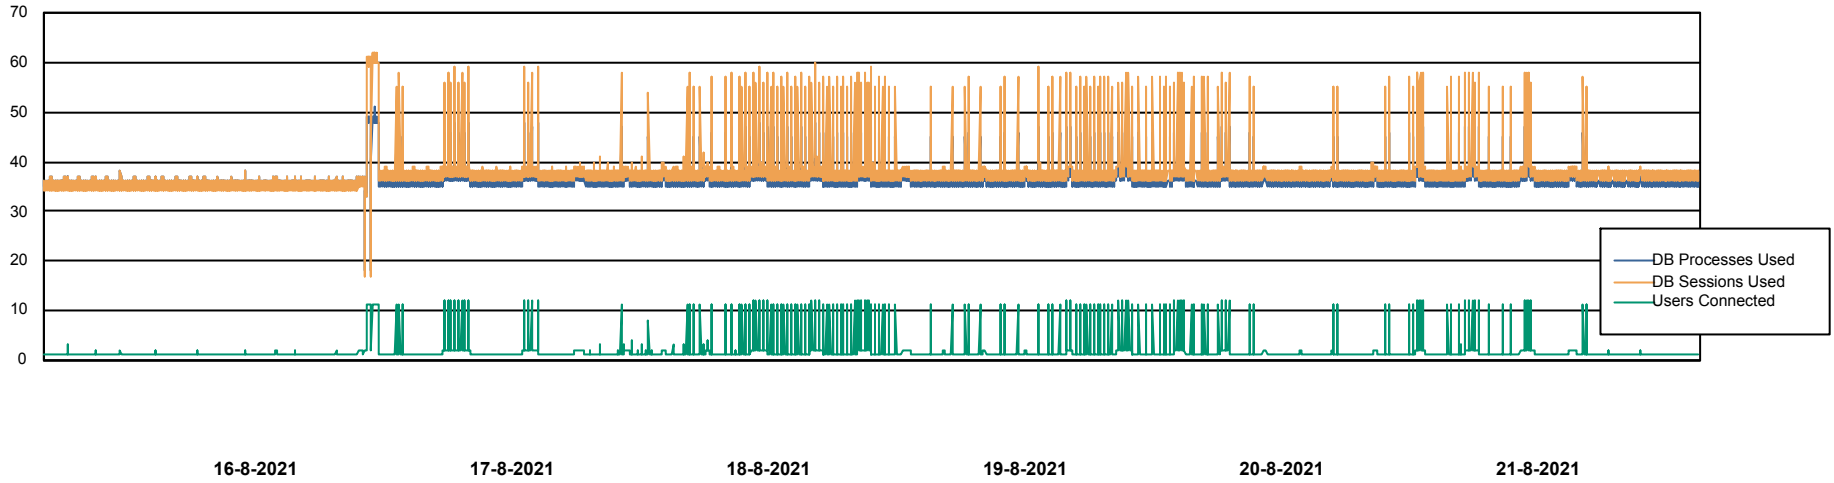

Weekly SLA Customer Report

Customer CUS Production
Database ID 84

Database Performance CUS_ProdDB_Primary

Weekly SLA Customer Report

Customer CUS Production
Database ID 84

Database Performance CUS_ProdDB_Standby