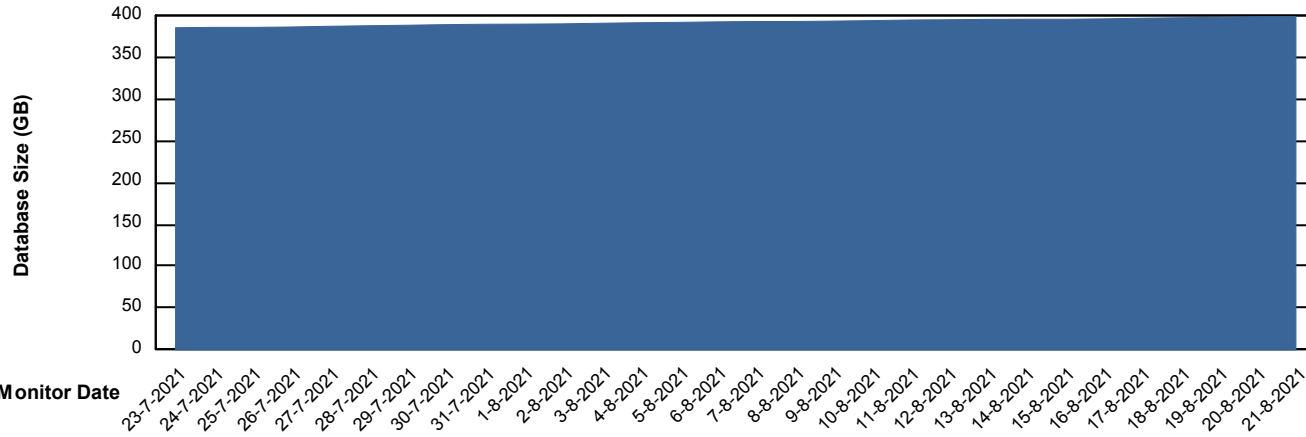

Database growth over last month

Database Tablespace CUS_ProdDB_Primary

Date	Tablespace Name	Filesize (Gb)	Usedsize (Gb)	Percentage free
21-8-2021	ABSDATA	162	124	23
	INDX	252	212	16
20-8-2021	ABSDATA	162	124	23
	INDX	252	211	16
19-8-2021	ABSDATA	162	124	23
	INDX	252	211	16
18-8-2021	ABSDATA	162	124	23
	INDX	252	211	16
17-8-2021	ABSDATA	162	124	23
	INDX	252	211	16
16-8-2021	ABSDATA	162	124	23
	INDX	252	211	16
15-8-2021	ABSDATA	162	124	23
	INDX	252	210	17