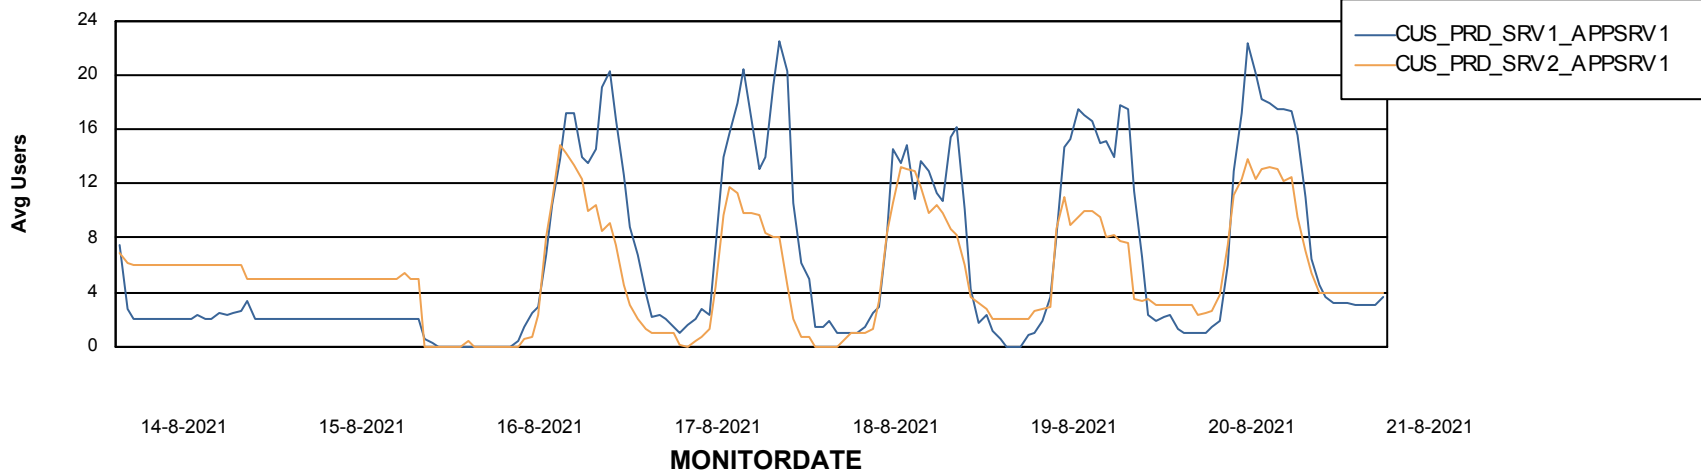

Weekly SLA Customer Report

Customer CUS Production
Database ID 84

ABSolute Application Server Services

Avg memory used per ABS Server Service

Avg users per day per ABS server

Weekly SLA Customer Report

Customer CUS Production
Database ID 84