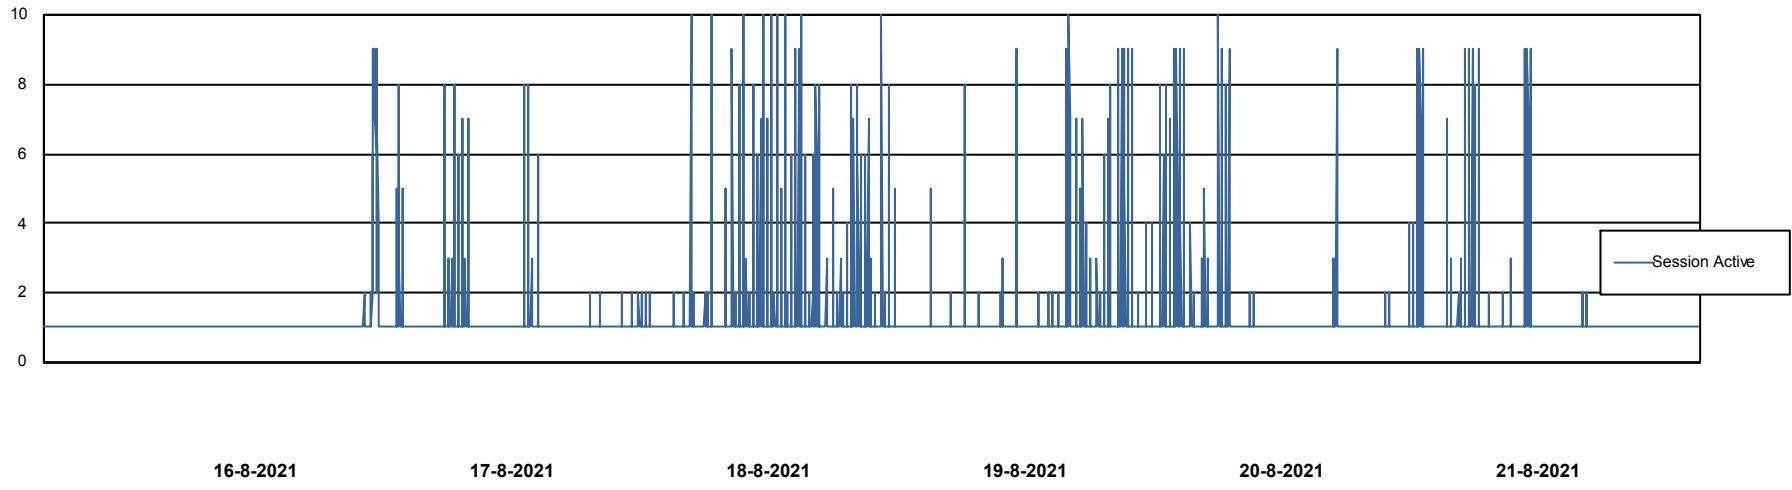

Weekly SLA Customer Report

Customer CUS Production
Database ID 84

Database Performance CUS_ProdDB_Primary

Weekly SLA Customer Report

Customer CUS Production
Database ID 84

Database Performance CUS_ProdDB_Standby