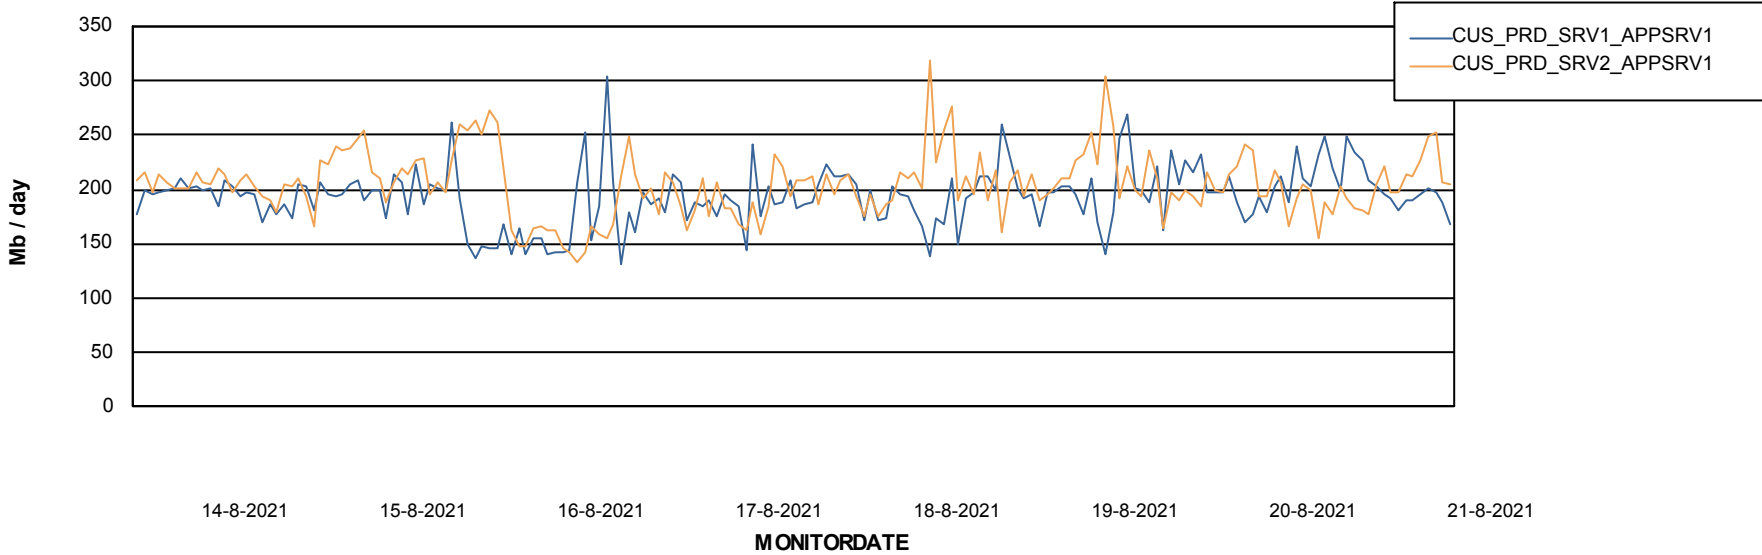

ABSolute Application Server Services

Avg memory used per ABS Server Service