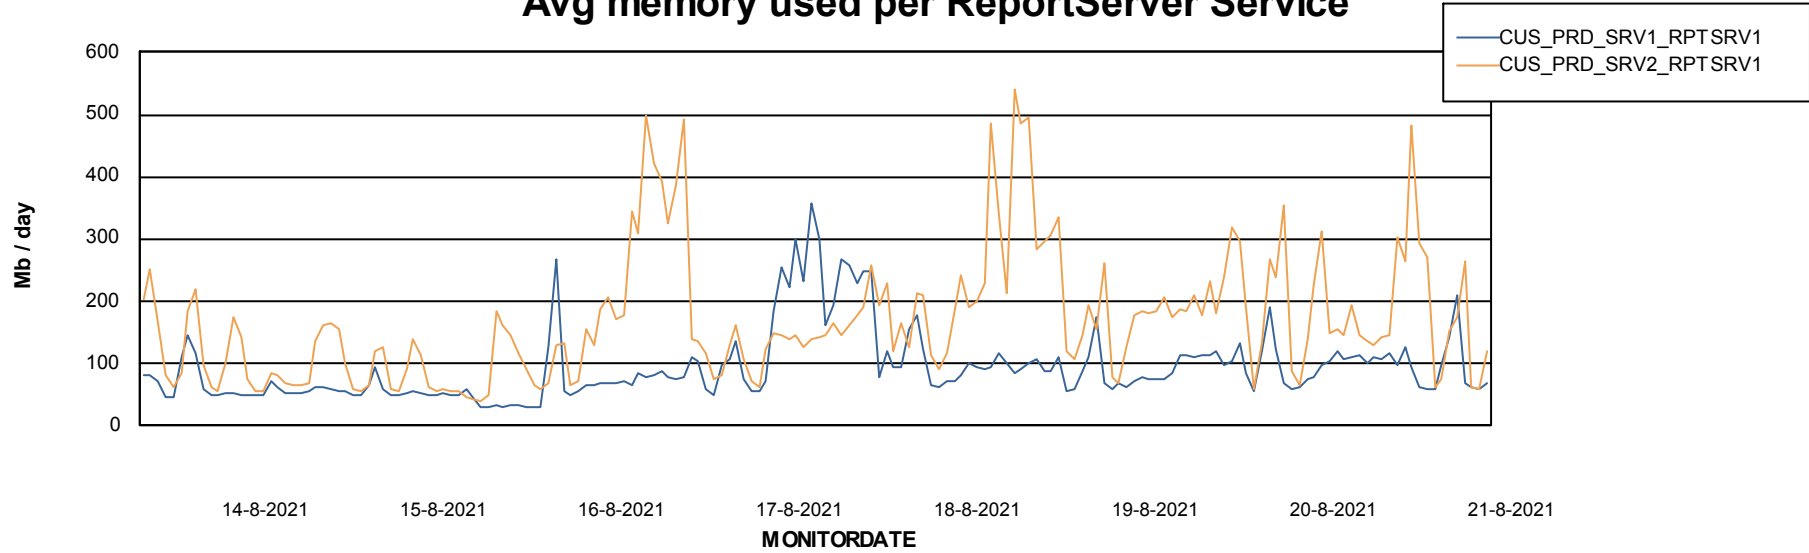

ABSSolute Web Component Services

Avg memory used per ReportServer Service