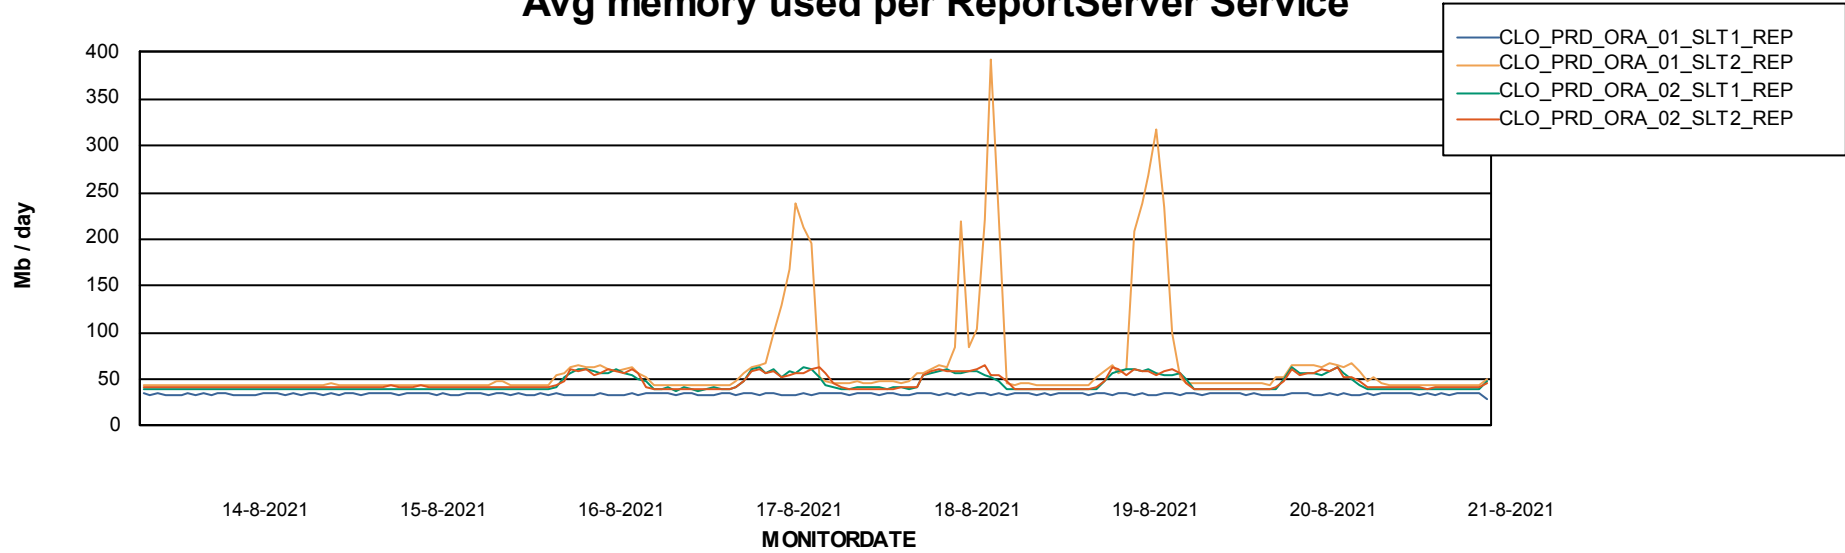

Avg memory used per ABS Server Service

Avg users per day per ABS server

Weekly SLA Customer Report

Customer CLO Production
Database ID 38

ABSSolute Application ReportServer Services

Avg memory used per ReportServer Service