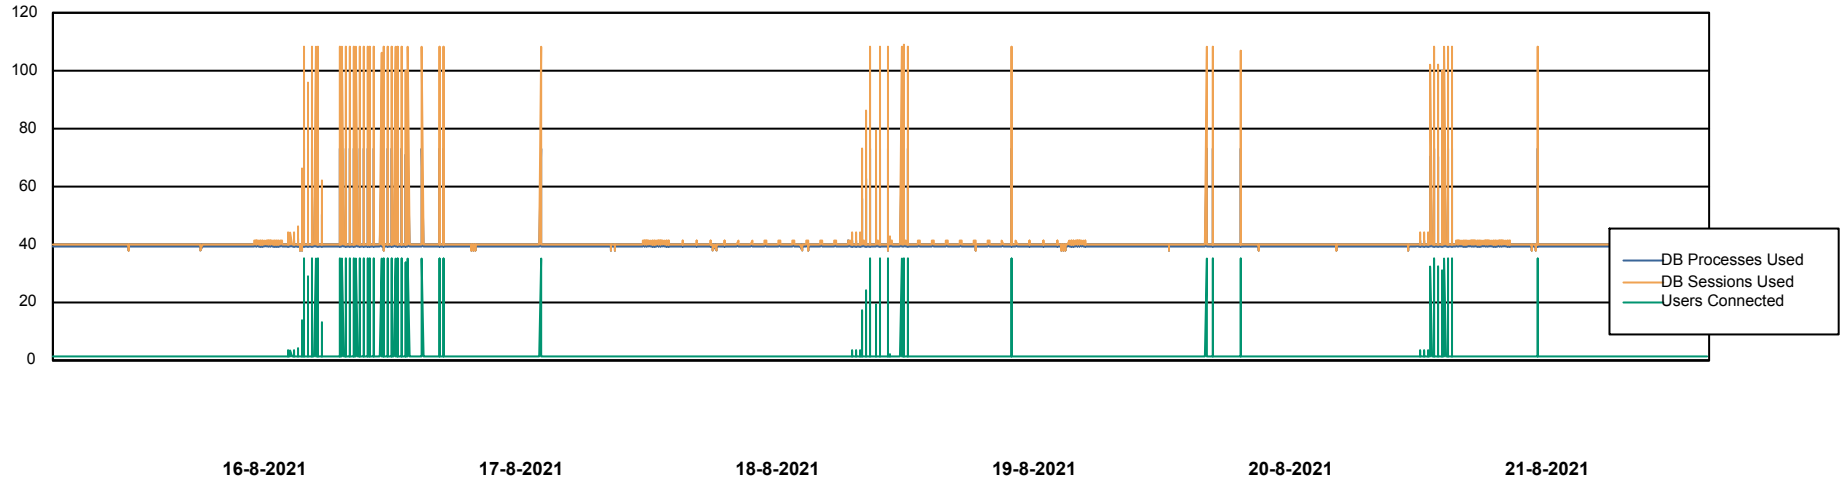

Database Performance CLODB_PRD_Standby