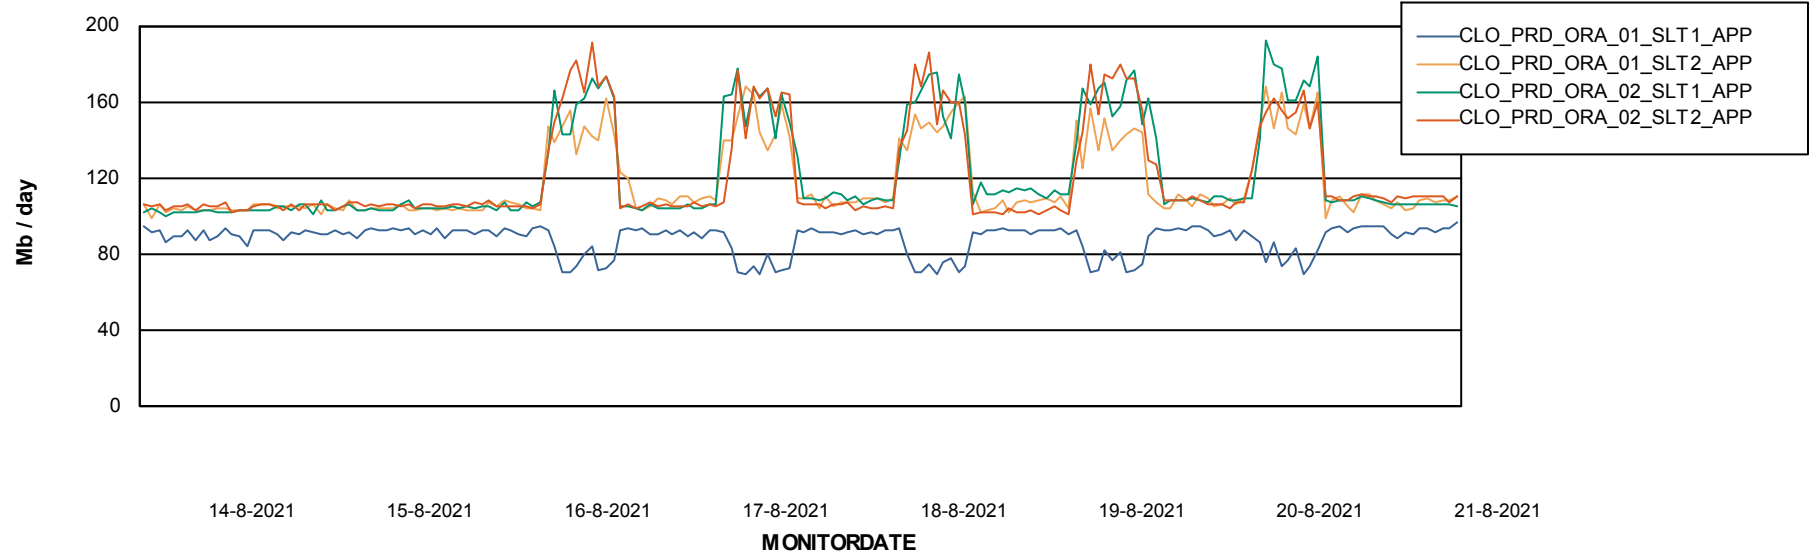

ABSSolute Application Server Services

Avg memory used per ABS Server Service