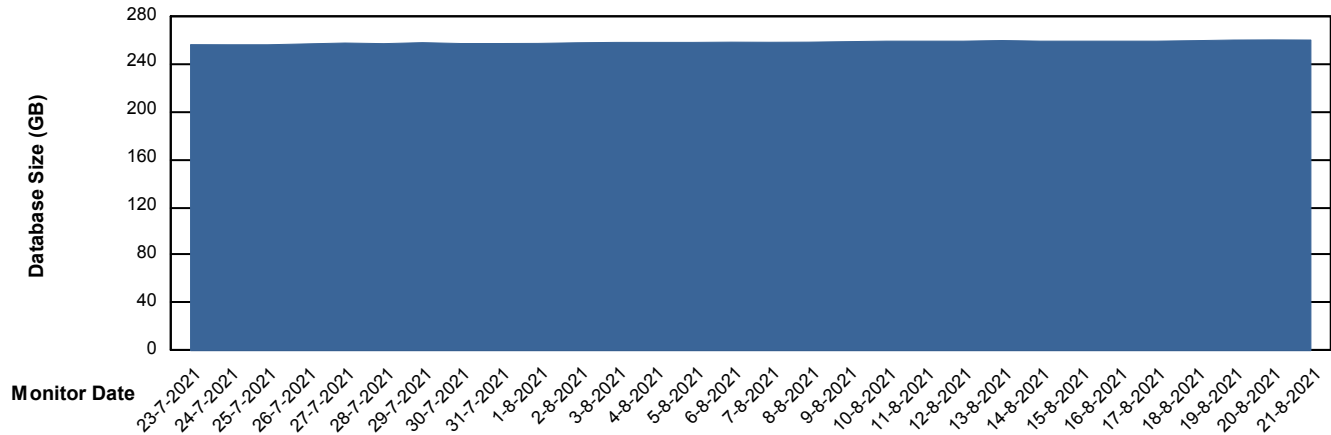

Weekly SLA Customer Report

Customer CLO Production
Database ID 38

DATABASE SIZE CLODB_PRD_BI

Database growth over last month

DATABASE SIZE CLODB_PRD_Production

Database growth over last month

Weekly SLA Customer Report