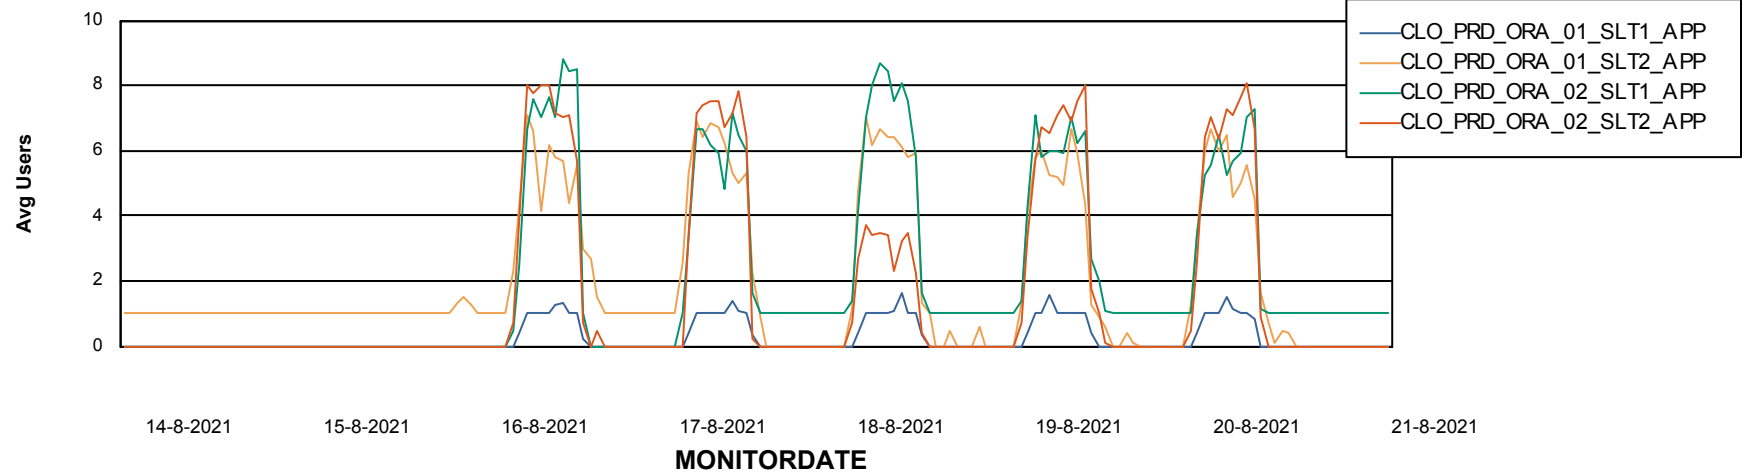

Avg users per day per ABS server