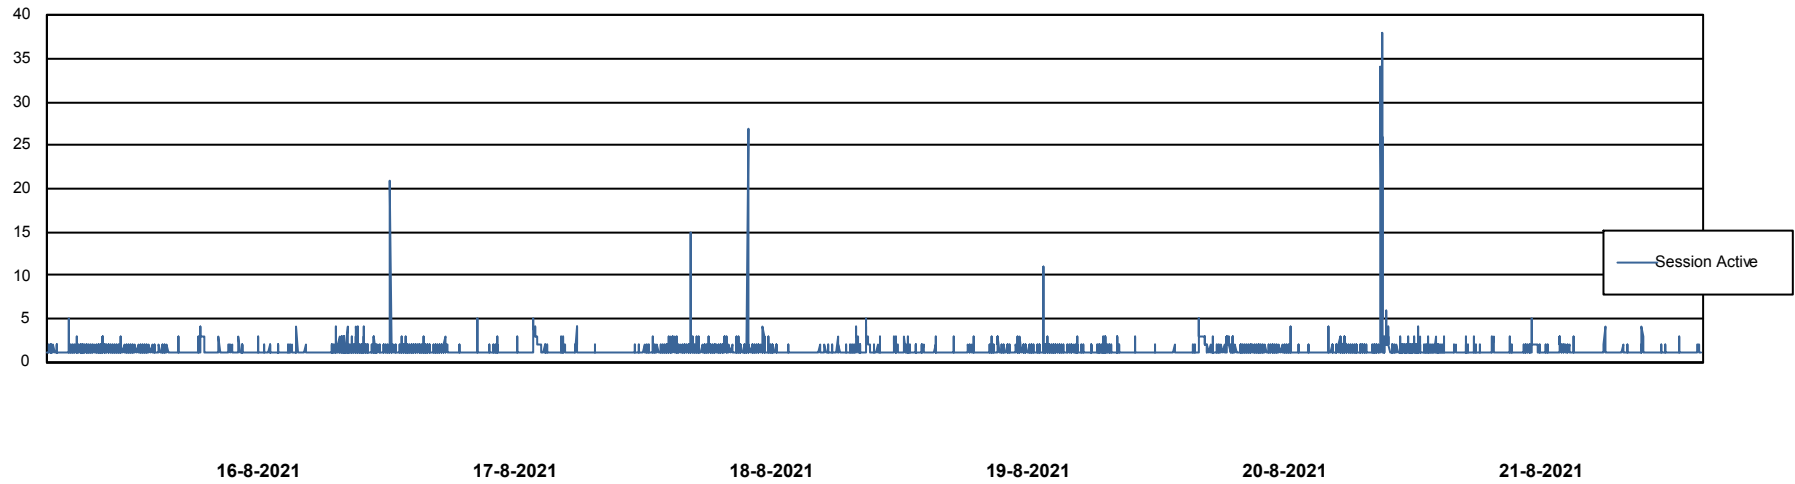

Weekly SLA Customer Report

Customer CLO Production
Database ID 38

Database Performance CLODB_PRD_BI

Weekly SLA Customer Report

Customer CLO Production
Database ID 38

Database Performance CLODB_PRD_Production