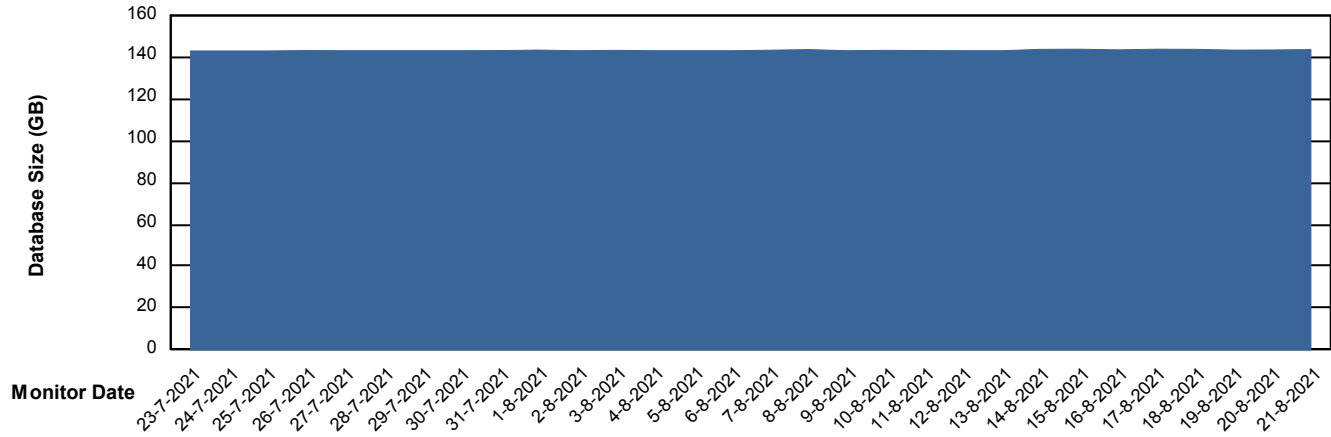

DATABASE SIZE CLODB_PRD_Test

Database growth over last month