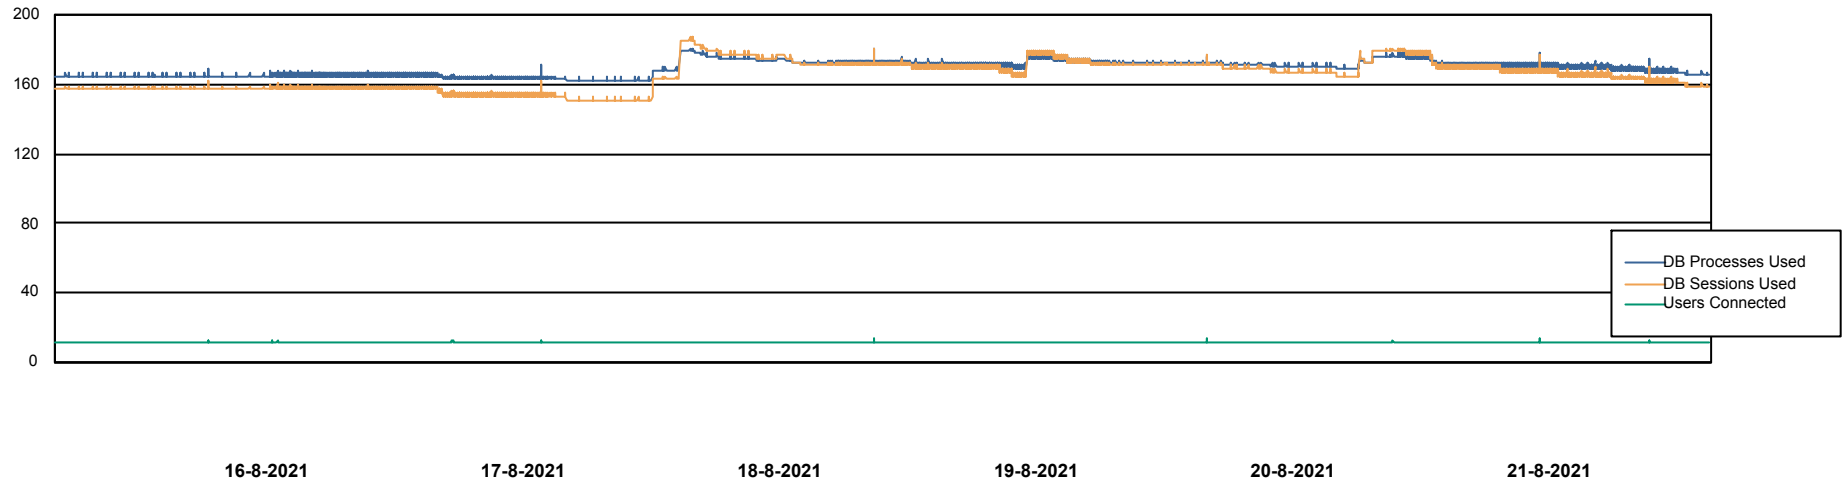

Weekly SLA Customer Report

Customer CLO Production
Database ID 38

Database Performance CLODB_PRD_Standby

Weekly SLA Customer Report

Customer CLO Production
Database ID 38

Database Performance CLODB_PRD_Test