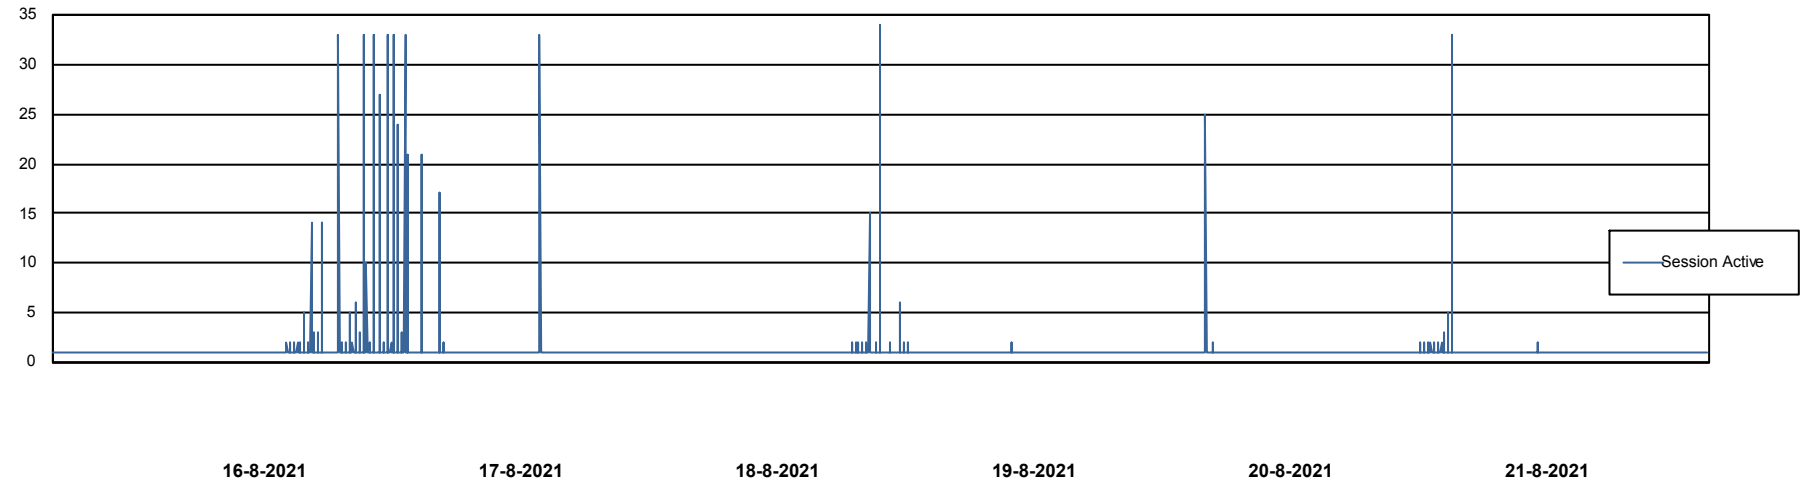

Database Performance CLODB_PRD_Standby