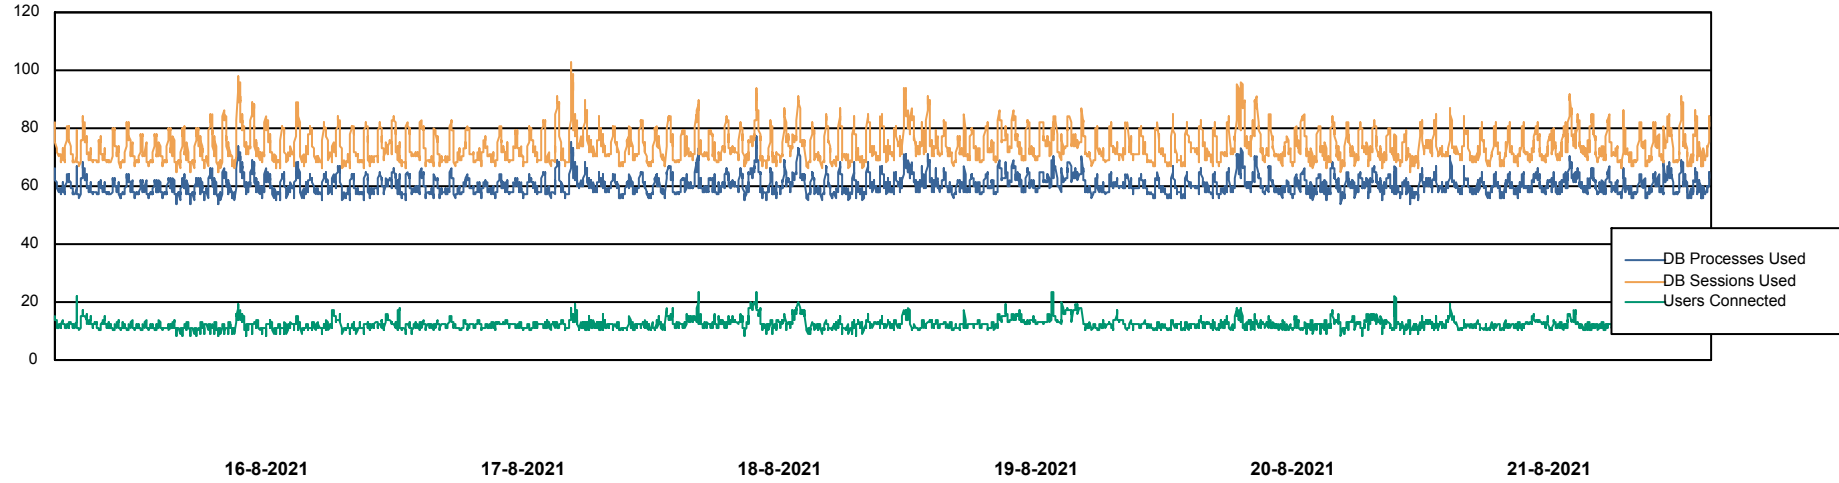

Weekly SLA Customer Report

Customer CLO Production
Database ID 38

Database Performance CLODB_PRD_BI

Weekly SLA Customer Report

Customer CLO Production
Database ID 38

Database Performance CLODB_PRD_Production