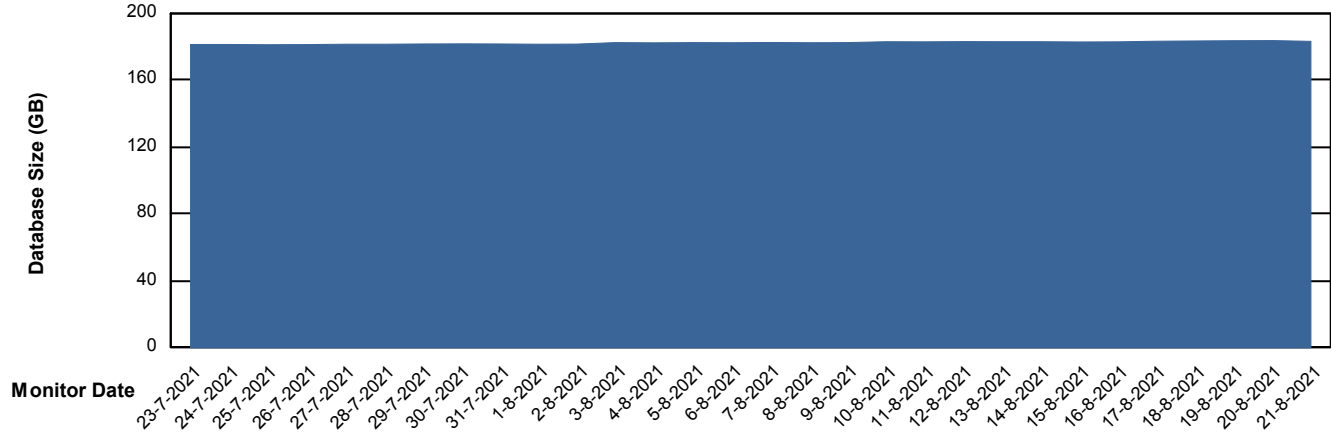

DATABASE SIZE CLODB_PRD_BI

Database growth over last month