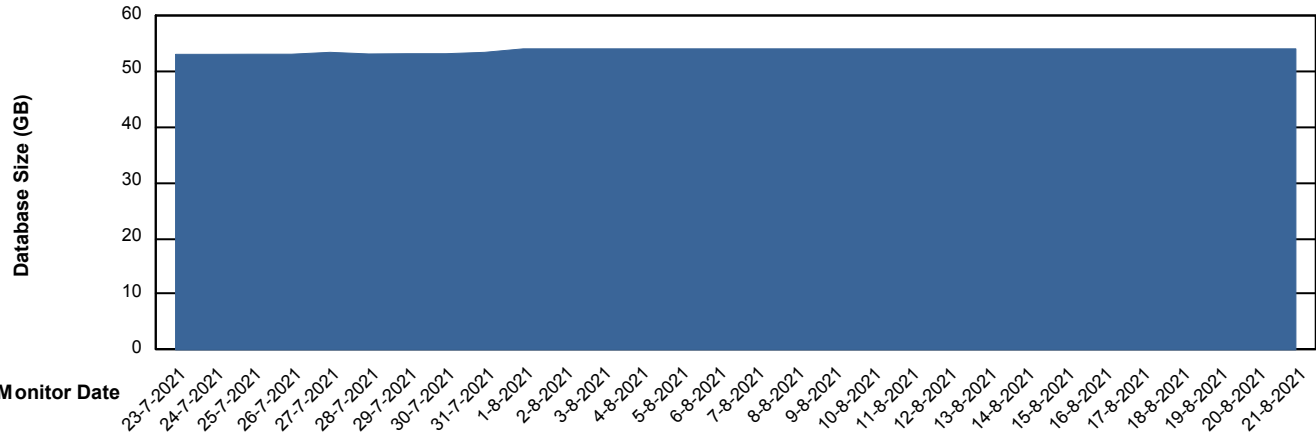

Weekly SLA Customer Report

Customer CIW Production
Database ID 45

Database Performance CIWDB_Production

Weekly SLA Customer Report

Customer CIW Production
Database ID 45

Database Performance CIWDB_Standby

Weekly SLA Customer Report

Customer CIW Production
 Database ID 45

DATABASE SIZE CIWDB_Production

Database growth over last month

Database Tablespace CIWDB_Production

Date	Tablespace Name	Filesize (Gb)	Usedsize (Gb)	Percentage free
21-8-2021	ABSDATA	51	41	20
	INDX	12	6	50
20-8-2021	ABSDATA	51	41	20
	INDX	12	6	50
19-8-2021	ABSDATA	51	41	20
	INDX	12	6	50
18-8-2021	ABSDATA	51	41	20
	INDX	12	6	50
17-8-2021	ABSDATA	51	41	20
	INDX	12	6	50
16-8-2021	ABSDATA	51	41	20
	INDX	12	6	50
15-8-2021	ABSDATA	51	41	20
	INDX	12	6	50