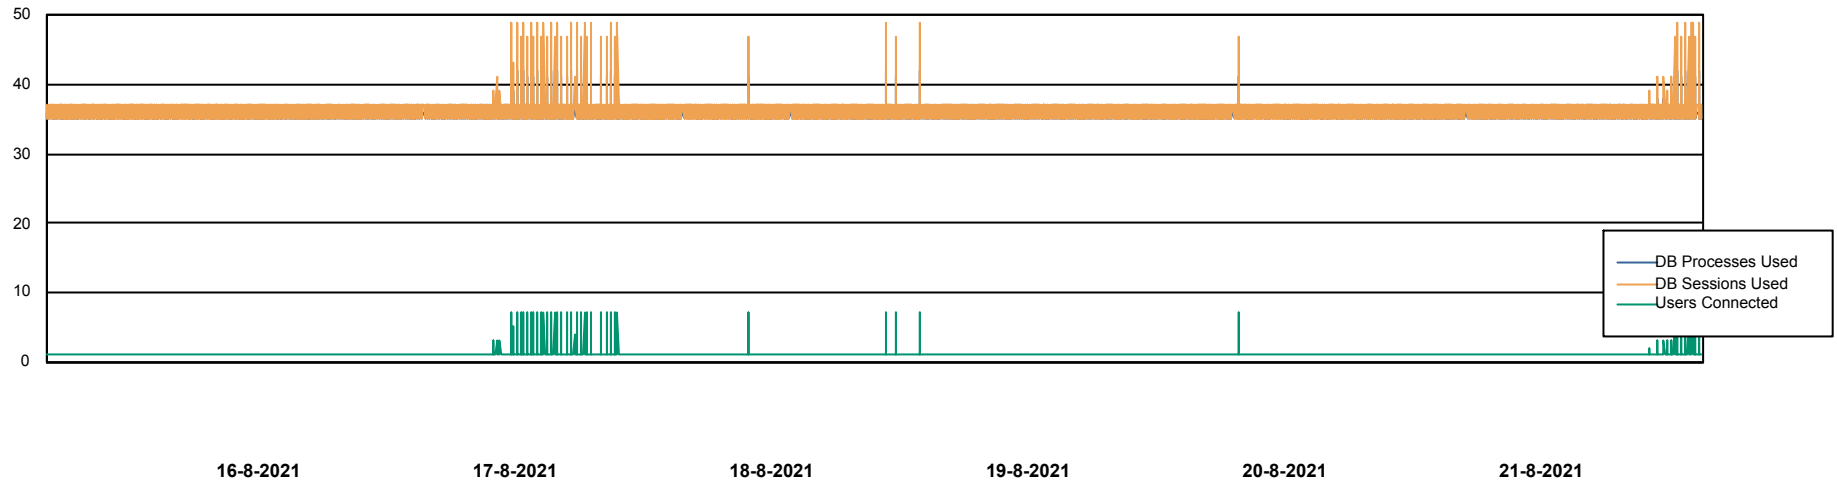

Weekly SLA Customer Report

Customer CIW Production
Database ID 45

Database Performance CIWDB_Production

Weekly SLA Customer Report

Customer CIW Production
Database ID 45

Database Performance CIWDB_Standby

Weekly SLA Customer Report

Customer CIW Production
 Database ID 45

DATABASE SIZE CIWDB_Production

Database growth over last month

Database Tablespace CIWDB_Production

Date	Tablespace Name	Filesize (Gb)	Usedsize (Gb)	Percentage free
21-8-2021	ABSDATA	51	41	20
	INDX	12	6	50
20-8-2021	ABSDATA	51	41	20
	INDX	12	6	50
19-8-2021	ABSDATA	51	41	20
	INDX	12	6	50
18-8-2021	ABSDATA	51	41	20
	INDX	12	6	50
17-8-2021	ABSDATA	51	41	20
	INDX	12	6	50
16-8-2021	ABSDATA	51	41	20
	INDX	12	6	50
15-8-2021	ABSDATA	51	41	20
	INDX	12	6	50