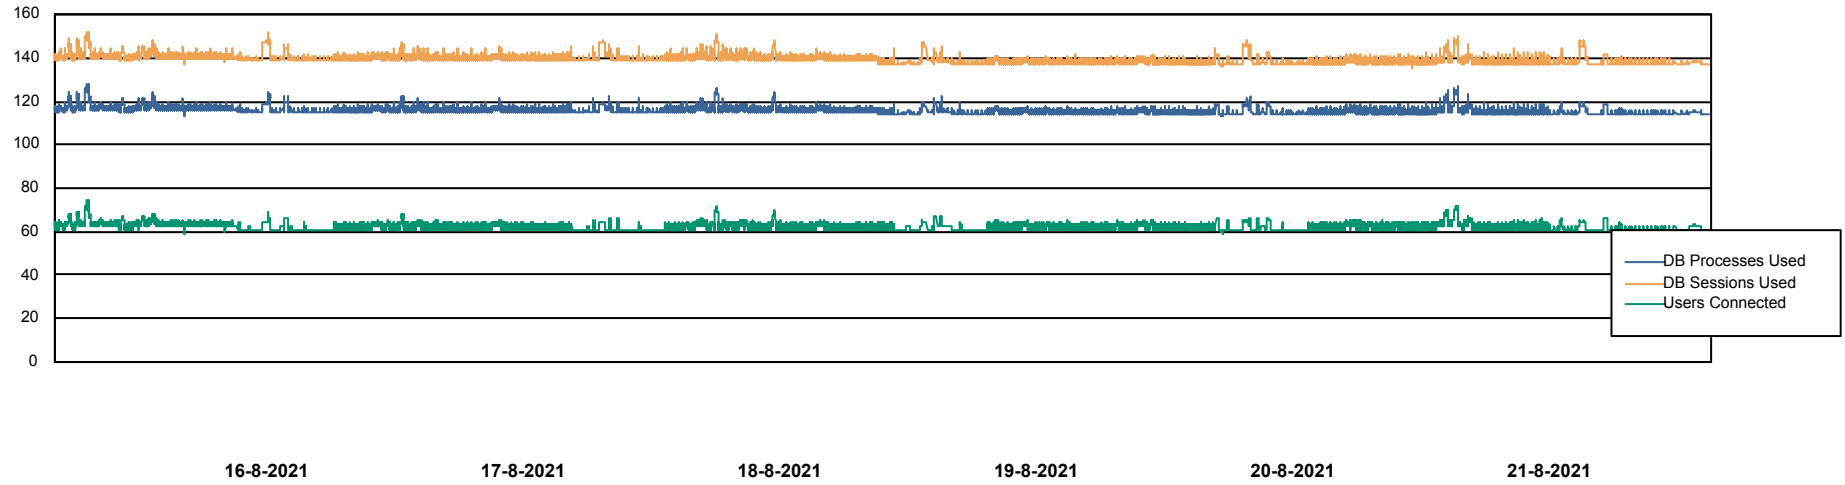

Harddisk Usage CIW_PRD_ORACLE2

	Free disk space on c: (%)	Total disk space on c: (Gb)	Free disk space on d: (%)	Total disk space on d: (Gb)	Free disk space on e: (%)	Total disk space on e: (Gb)
21-8-2021	92	701	62	700	100	830
20-8-2021	92	701	61	700	100	830
19-8-2021	92	701	61	700	100	830
18-8-2021	92	701	61	700	100	830
17-8-2021	92	701	61	700	100	830
16-8-2021	92	701	62	700	100	830
15-8-2021	92	701	62	700	100	830

Weekly SLA Customer Report

Customer CIW Production
Database ID 45

Database Performance CIWDB_Production

Weekly SLA Customer Report

Customer CIW Production
Database ID 45

Database Performance CIWDB_Standby

Weekly SLA Customer Report