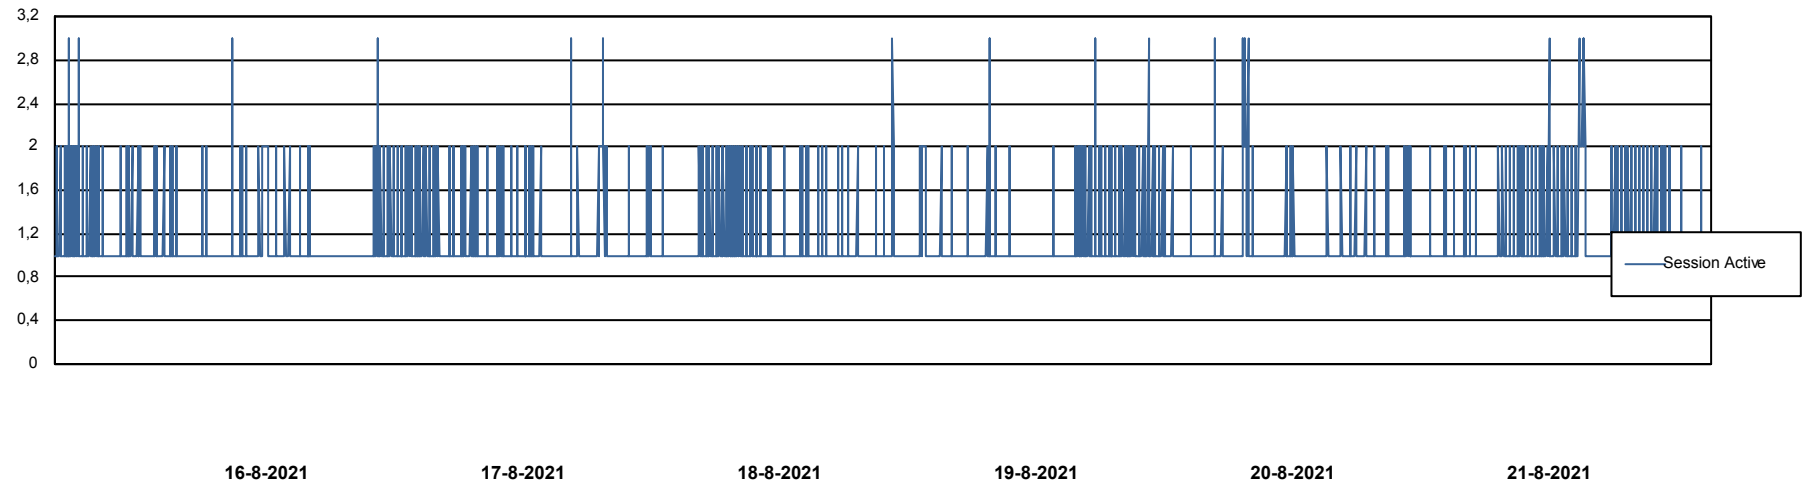

Weekly SLA Customer Report

Customer CIW Production
Database ID 45

Harddisk Usage CIW_PRD_ORACLE1

	Free disk space on c: (%)	Total disk space on c: (Gb)	Free disk space on d: (%)	Total disk space on d: (Gb)	Free disk space on e: (%)	Total disk space on e: (Gb)
21-8-2021	87	700	70	700	95	831
20-8-2021	87	700	69	700	95	831
19-8-2021	87	700	69	700	95	831
18-8-2021	87	700	69	700	95	831
17-8-2021	87	700	69	700	95	831
16-8-2021	87	700	69	700	95	831
15-8-2021	87	700	70	700	95	831

Harddisk Usage CIW_PRD_ORACLE2

	Free disk space on c: (%)	Total disk space on c: (Gb)	Free disk space on d: (%)	Total disk space on d: (Gb)	Free disk space on e: (%)	Total disk space on e: (Gb)
21-8-2021	92	701	62	700	100	830
20-8-2021	92	701	61	700	100	830
19-8-2021	92	701	61	700	100	830
18-8-2021	92	701	61	700	100	830
17-8-2021	92	701	61	700	100	830
16-8-2021	92	701	62	700	100	830
15-8-2021	92	701	62	700	100	830

Weekly SLA Customer Report

Customer CIW Production
Database ID 45

Database Performance CIWDB_Production

Weekly SLA Customer Report

Customer CIW Production
Database ID 45

Database Performance CIWDB_Standby

Weekly SLA Customer Report