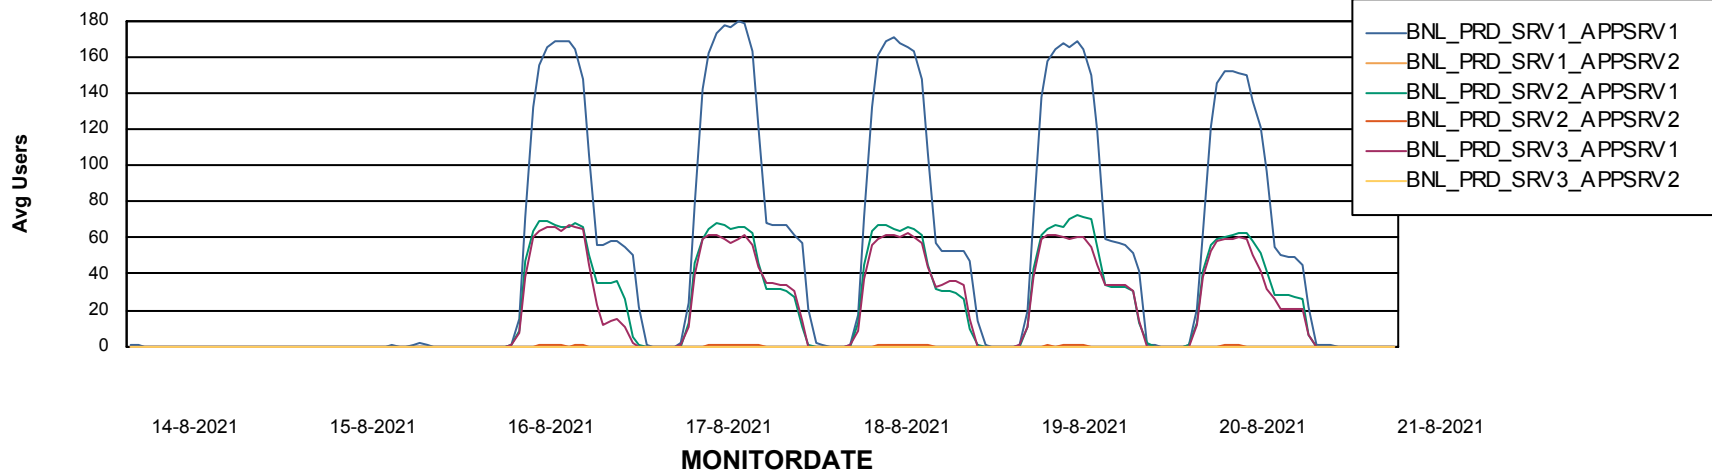

Avg users per day per ABS server