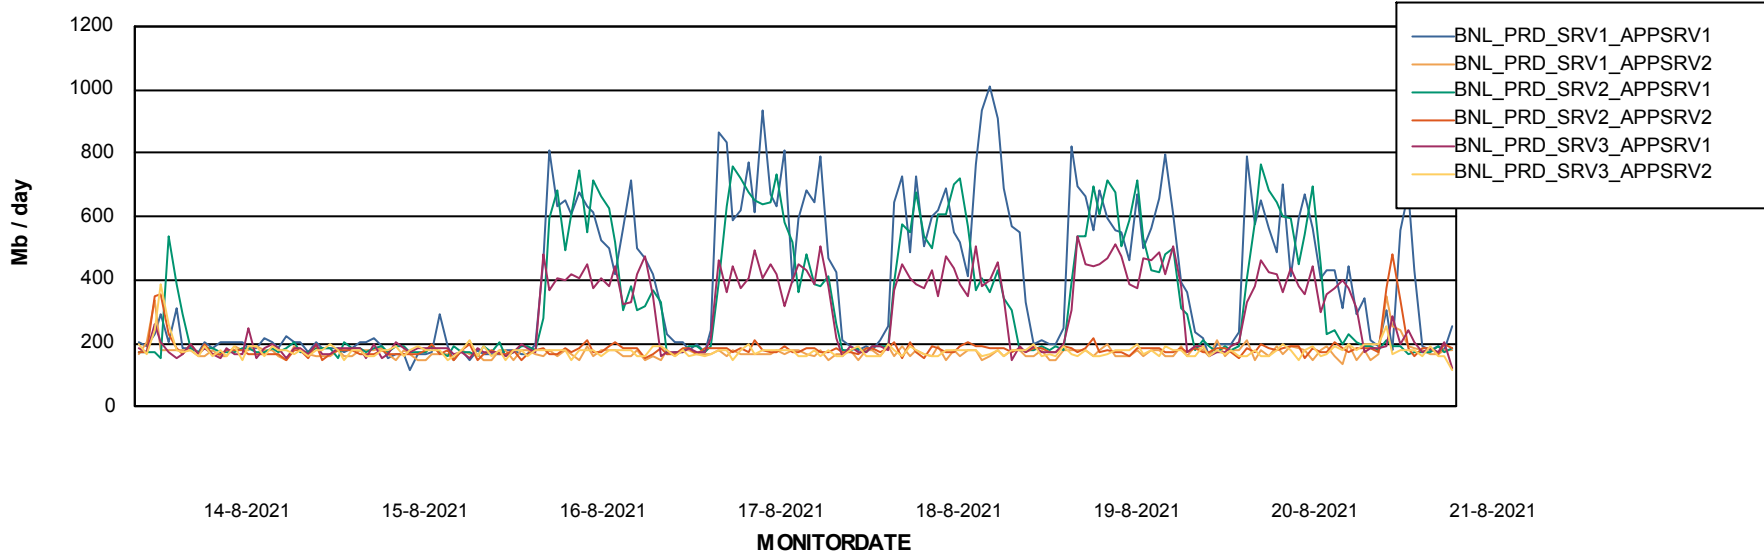

ABSolute Application Server Services

Avg memory used per ABS Server Service