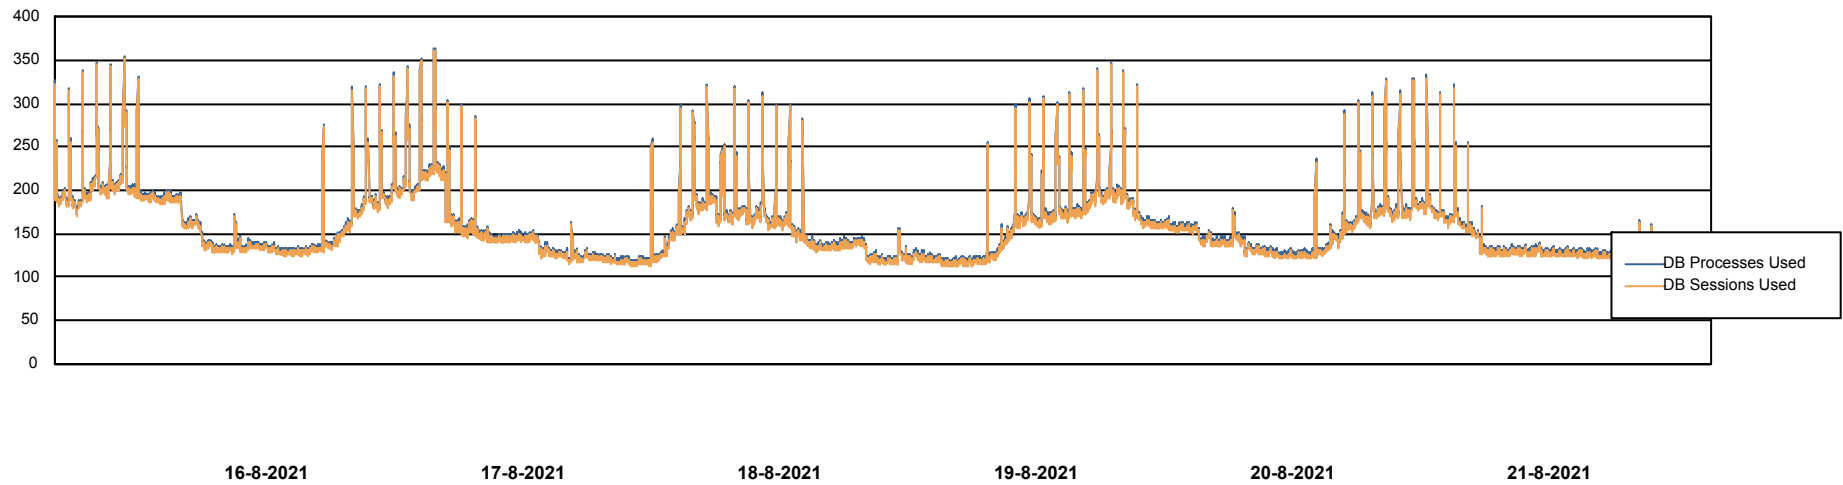

Database Performance BNLDB_Production