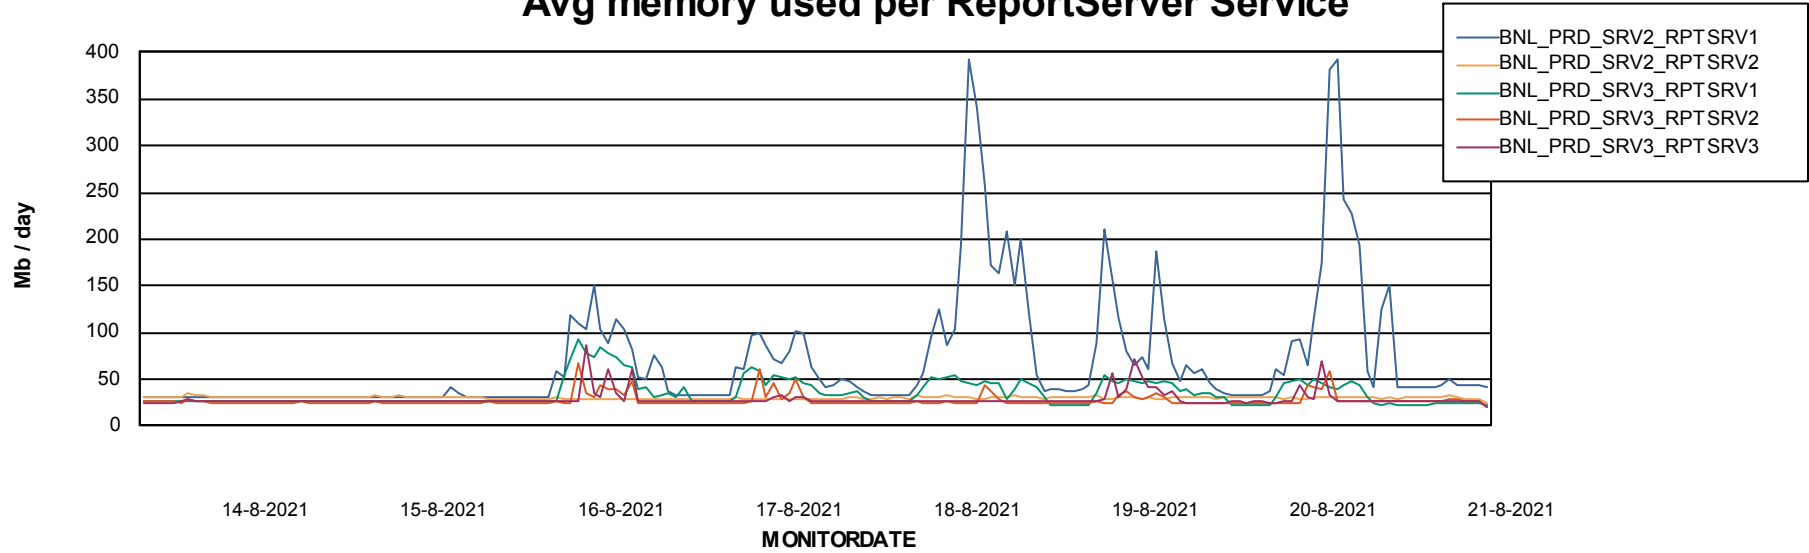

ABSolute Web Component Services

Avg memory used per ReportServer Service