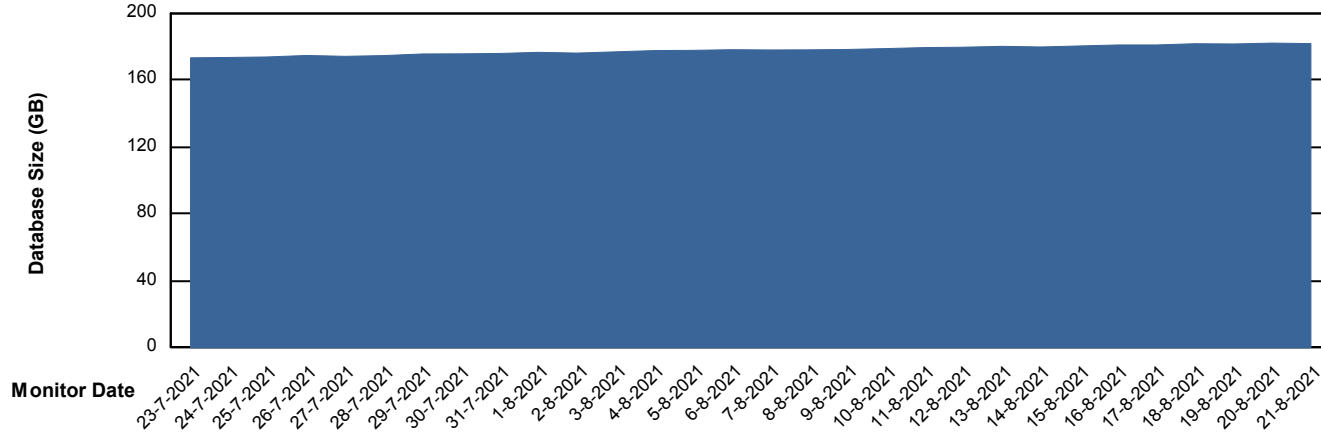

Customer BGG_Production
Database ID 58

Database Performance BGGDB_Standby

Weekly SLA Customer Report

Customer BGG_Production
Database ID 58

DATABASE SIZE BGGDB_BI

Database growth over last month

DATABASE SIZE BGGDB_Production