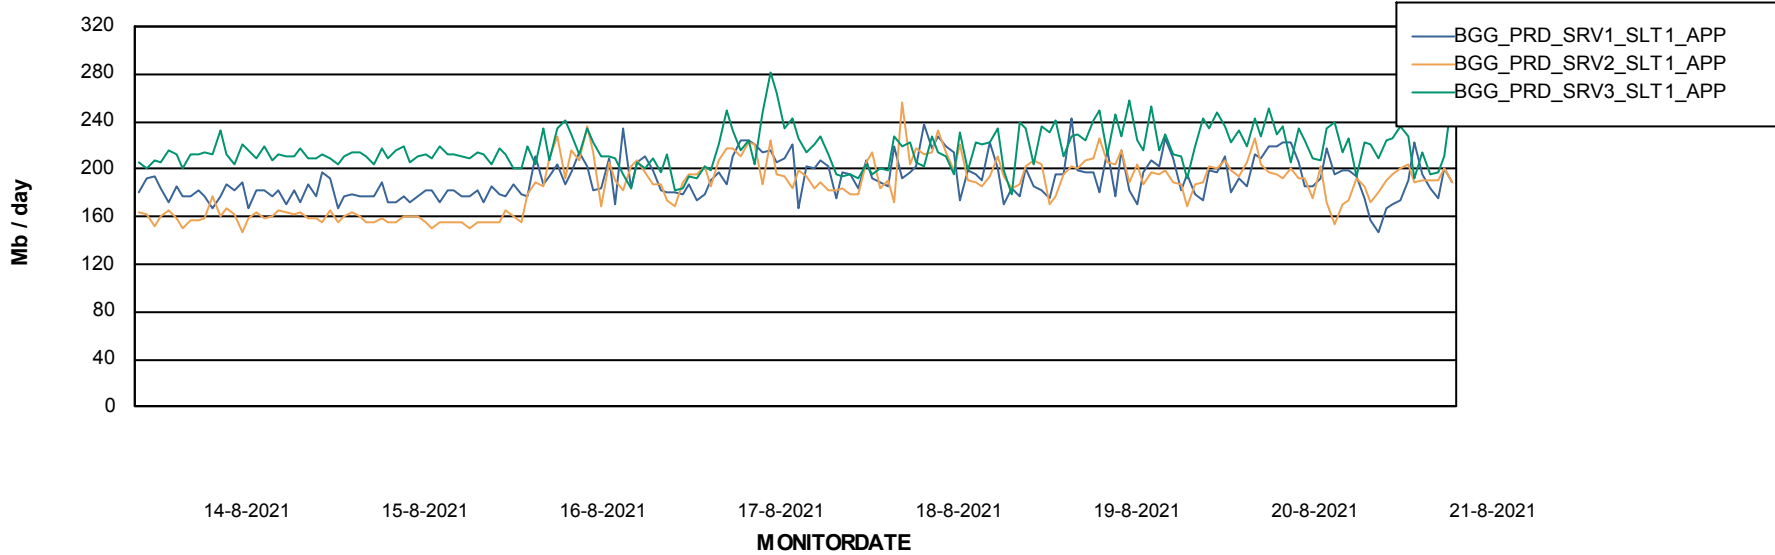

ABSSolute Application Server Services

Avg memory used per ABS Server Service