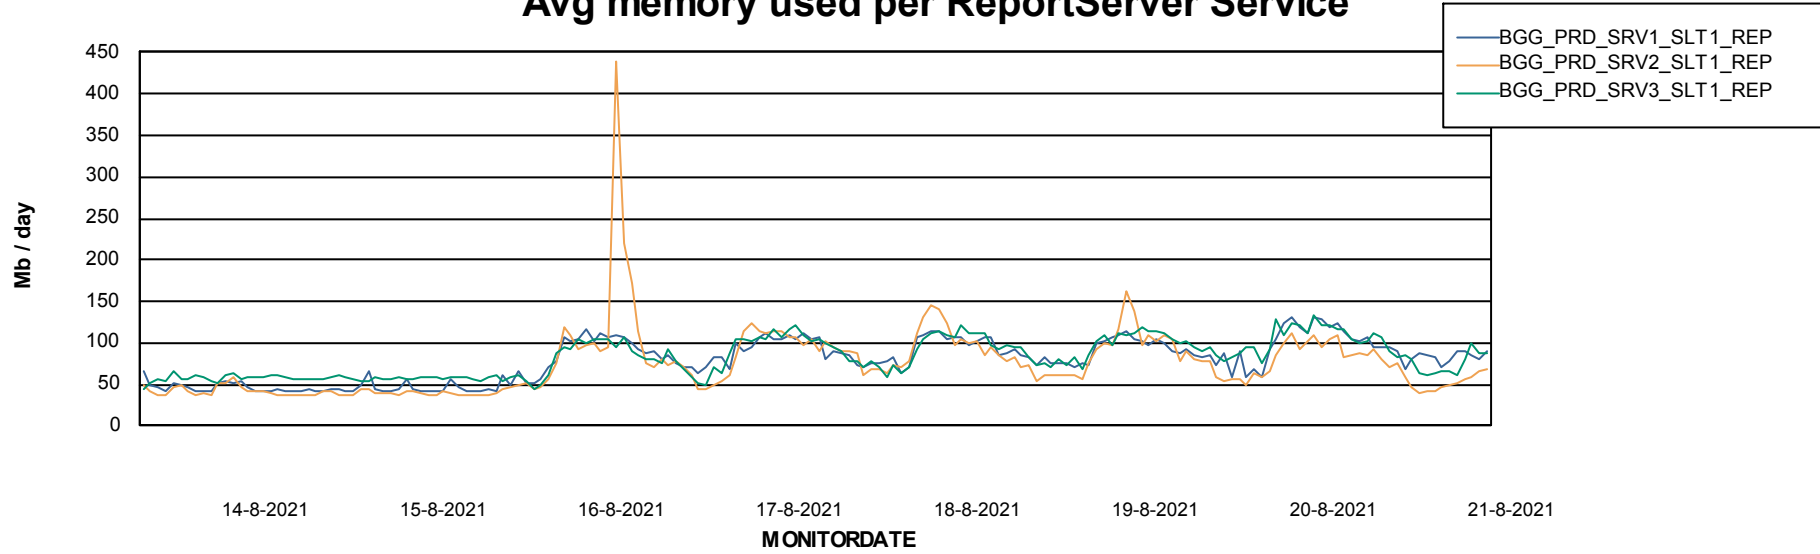

Avg memory used per ABS Server Service

Avg users per day per ABS server

Weekly SLA Customer Report

Customer BGG_Production
Database ID 58

ABSSolute Application ReportServer Services

Avg memory used per ReportServer Service