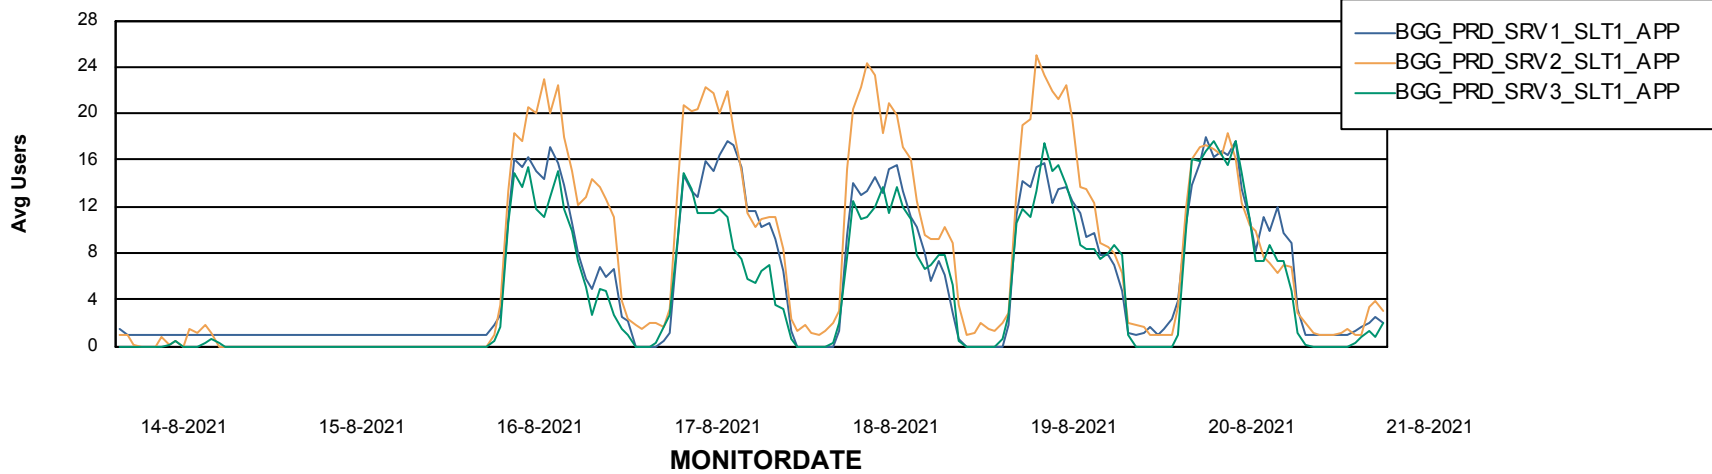

Avg users per day per ABS server