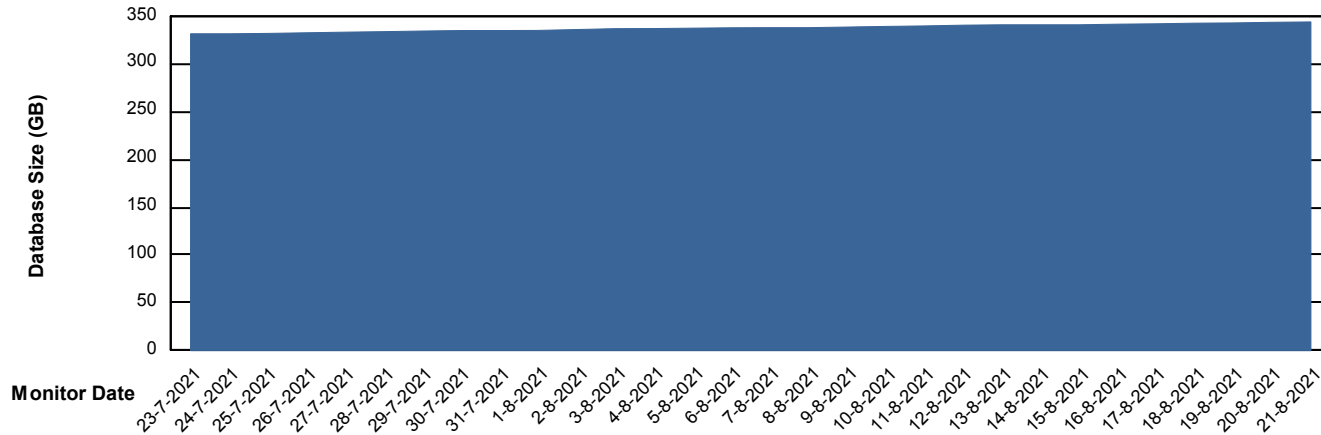

DATABASE SIZE BGGDB_Production

Database growth over last month