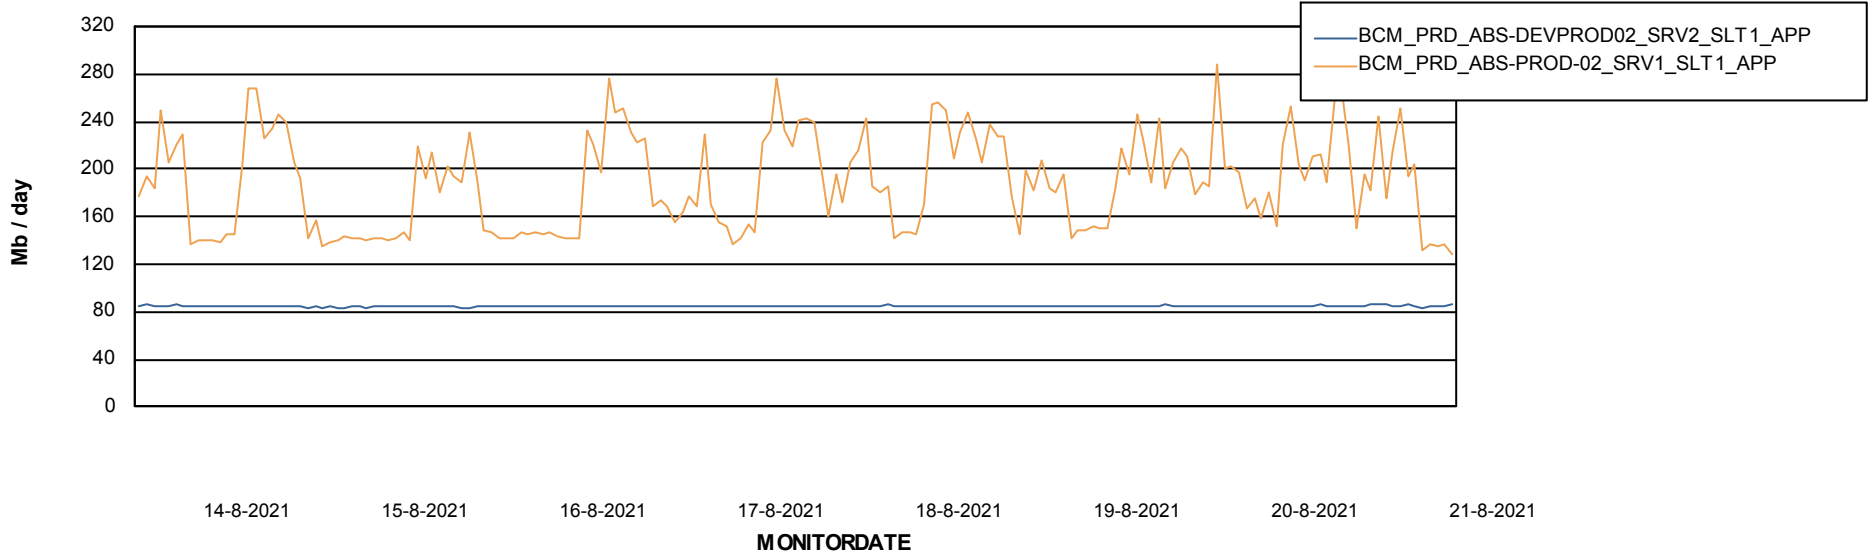

Weekly SLA Customer Report

Customer BCM_Production
Database ID 81

Database Performance BCMDB_ABS1 Production Database

Weekly SLA Customer Report

Customer BCM_Production
Database ID 81

Database Performance BCMDB_ABS1SB Standby Database

Weekly SLA Customer Report

Customer BCM_Production
 Database ID 81

DATABASE SIZE BCMDB_ABS1 Production Database

Database growth over last month

Database Tablespace BCMDB_ABS1 Production Database

Date	Tablespace Name	Filesize (Gb)	Usedsize (Gb)	Percentage free
21-8-2021	ABSDATA	6	4	21
	INDX	11	9	21
20-8-2021	ABSDATA	6	4	21
	INDX	11	9	21
19-8-2021	ABSDATA	6	4	21
	INDX	11	9	21
18-8-2021	ABSDATA	6	4	21
	INDX	11	9	21
17-8-2021	ABSDATA	6	4	21
	INDX	11	9	21
16-8-2021	ABSDATA	6	4	21
	INDX	11	9	21
15-8-2021	ABSDATA	6	4	21
	INDX	11	9	21

Weekly SLA Customer Report

Customer BCM_Production
Database ID 81

ABSolute Application Server Services

Avg memory used per ABS Server Service

Avg users per day per ABS server

Weekly SLA Customer Report

Customer BCM_Production
Database ID 81