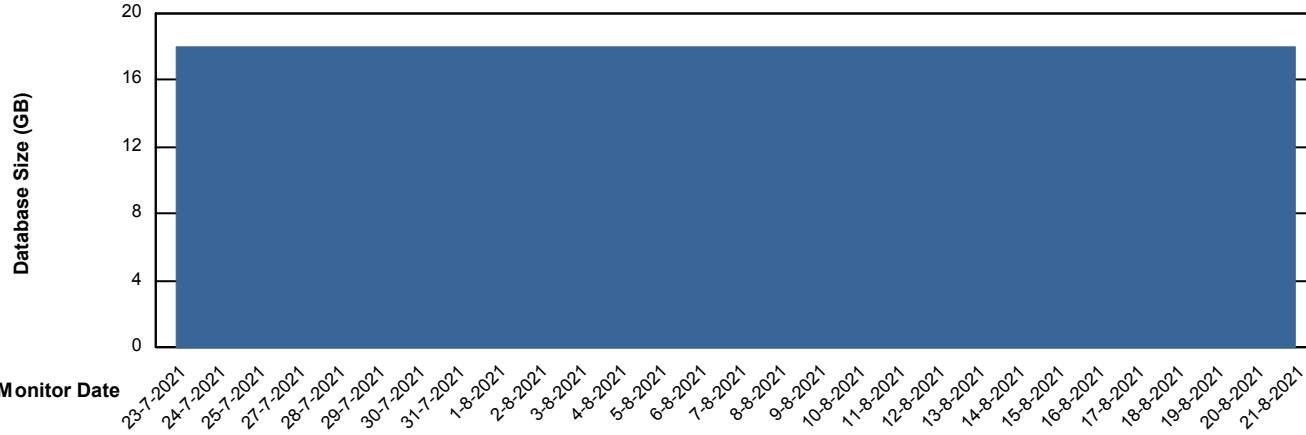

DATABASE SIZE BCMDB_ABS1 Production Database

Database growth over last month

Database Tablespace BCMDB_ABS1 Production Database

Date	Tablespace Name	Filesize (Gb)	Usedsize (Gb)	Percentage free
21-8-2021	ABSDATA	6	4	21
	INDX	11	9	21
20-8-2021	ABSDATA	6	4	21
	INDX	11	9	21
19-8-2021	ABSDATA	6	4	21
	INDX	11	9	21
18-8-2021	ABSDATA	6	4	21
	INDX	11	9	21
17-8-2021	ABSDATA	6	4	21
	INDX	11	9	21
16-8-2021	ABSDATA	6	4	21
	INDX	11	9	21
15-8-2021	ABSDATA	6	4	21
	INDX	11	9	21