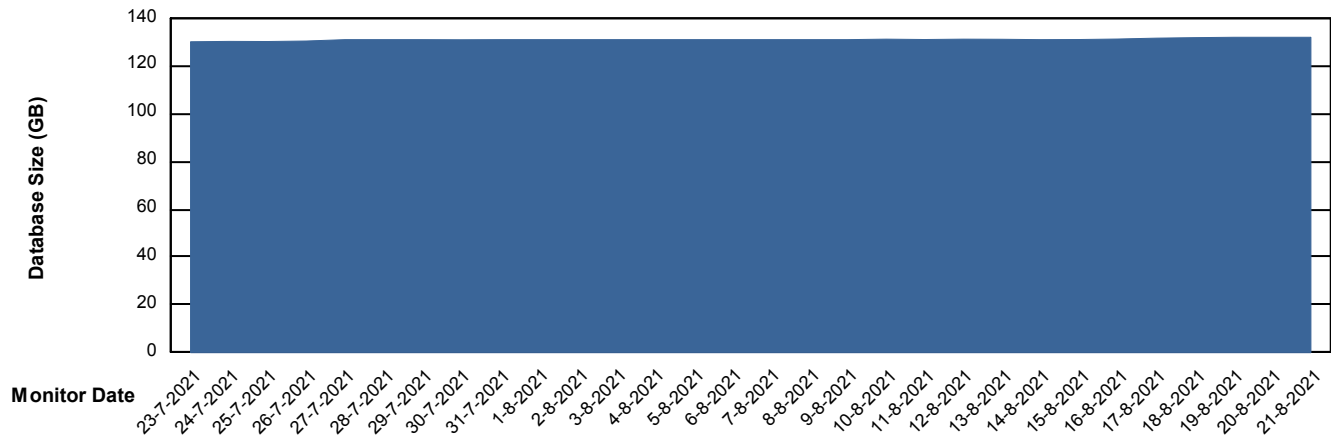

Customer AUJ_Production
Database ID 41

Database Performance AUJDB_BI_TS1

Weekly SLA Customer Report

Customer AUJ_Production
Database ID 41

DATABASE SIZE AUJ_DB4_Primary

Database growth over last month

DATABASE SIZE AUJDB_BI

Database growth over last month

Weekly SLA Customer Report

Customer AUJ_Production
Database ID 41

DATABASE SIZE AUJDB_BI_TS1

Database growth over last month

Weekly SLA Customer Report

Customer AUJ_Production
Database ID 41