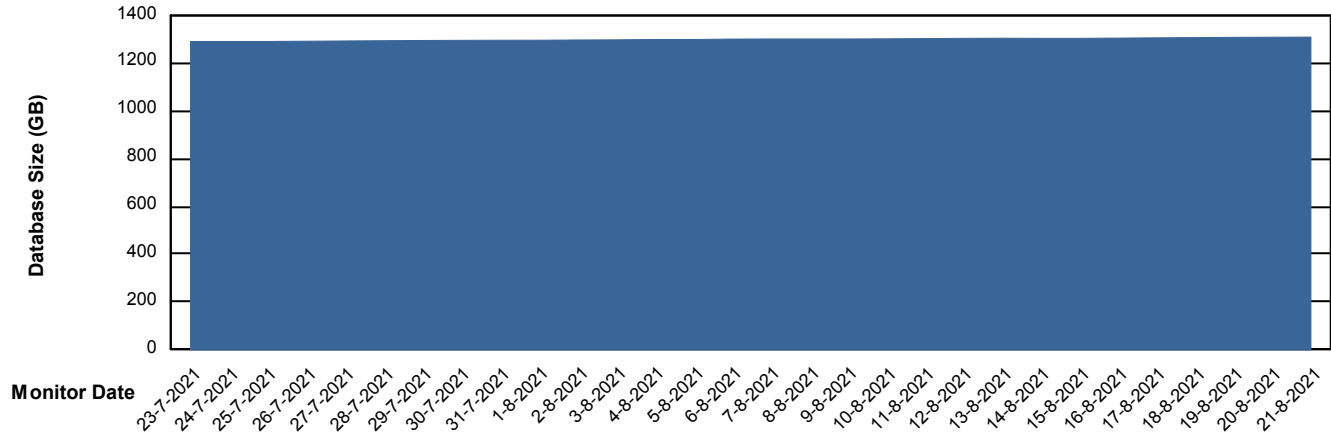

Customer AUJ_Production
Database ID 41

Database Performance AUJDB_BI_TS1

Weekly SLA Customer Report

Customer AUJ_Production
Database ID 41

DATABASE SIZE AUJ_DB4_Primary

Database growth over last month

DATABASE SIZE AUJDB_BI

Database growth over last month

Weekly SLA Customer Report

Customer AUJ_Production
Database ID 41

DATABASE SIZE AUJDB_BI_TS1

Database growth over last month

Weekly SLA Customer Report

Customer AUJ_Production
Database ID 41