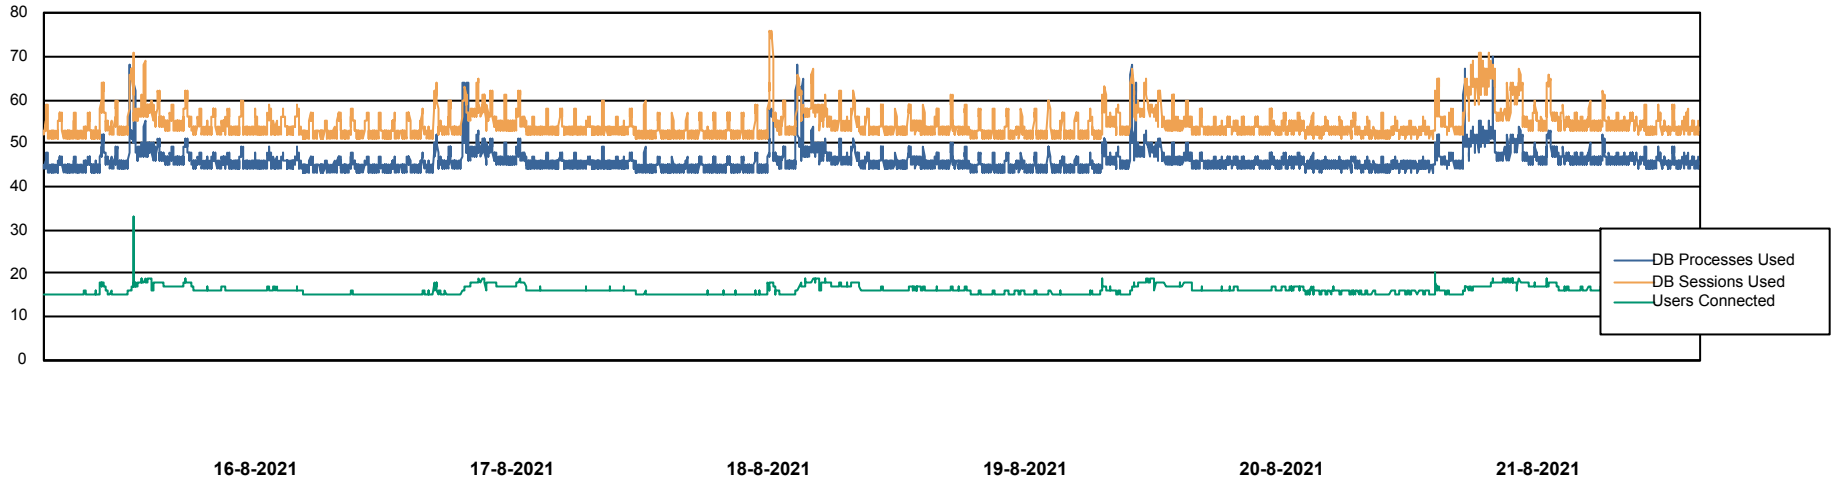

Weekly SLA Customer Report

Customer AUJ_Production
Database ID 41

Database Performance AUJ_DB6_Standby2

Weekly SLA Customer Report

Customer AUJ_Production
Database ID 41

Database Performance AUJDB_BI

Weekly SLA Customer Report