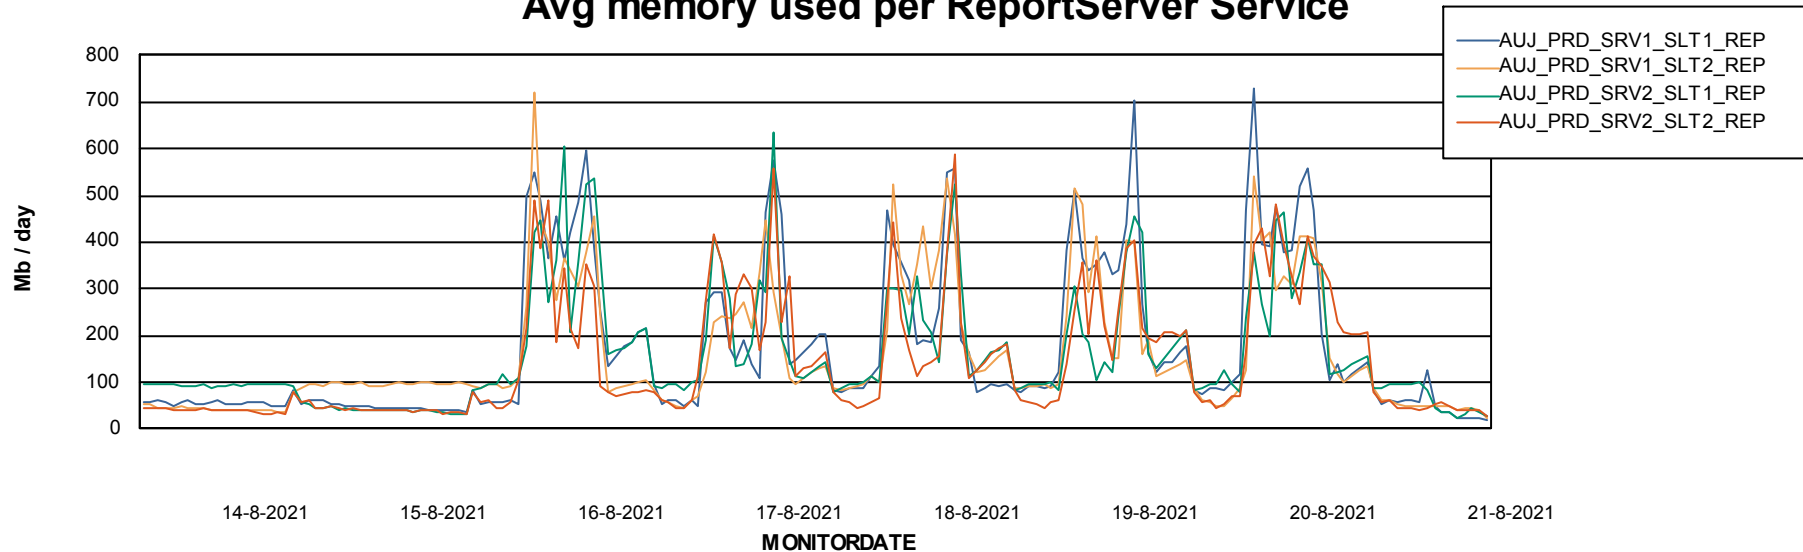

Avg memory used per ABS Server Service

Avg users per day per ABS server

Weekly SLA Customer Report

Customer AUJ_Production
Database ID 41

ABSSolute Application ReportServer Services

Avg memory used per ReportServer Service