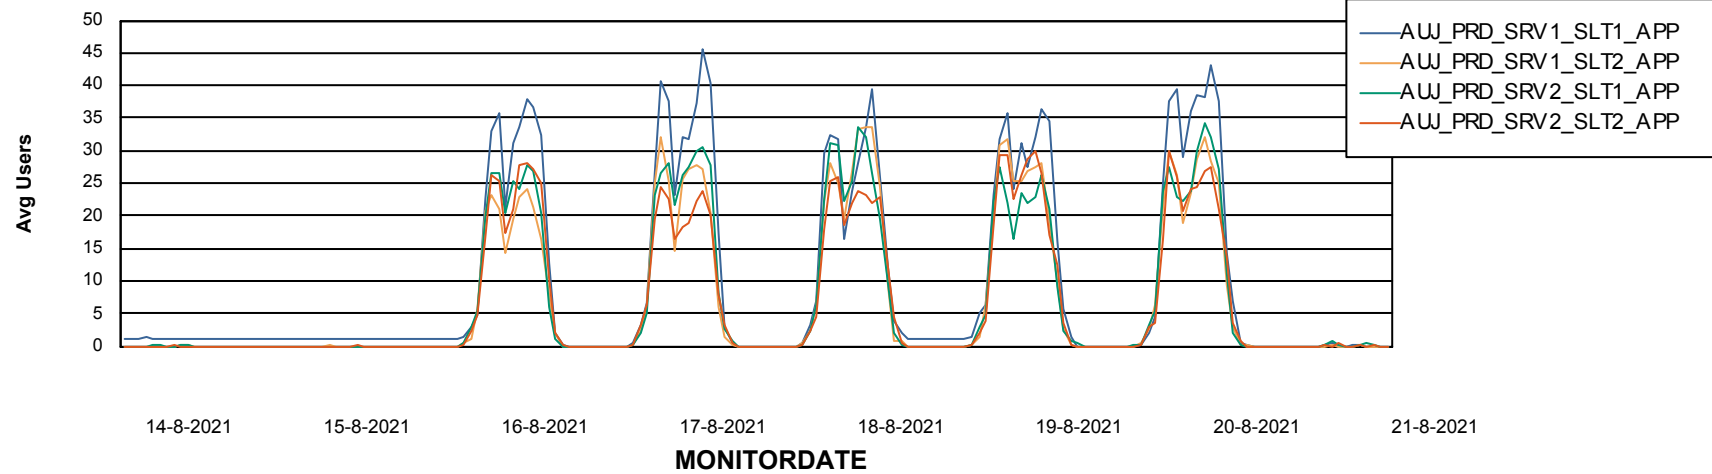

Avg users per day per ABS server