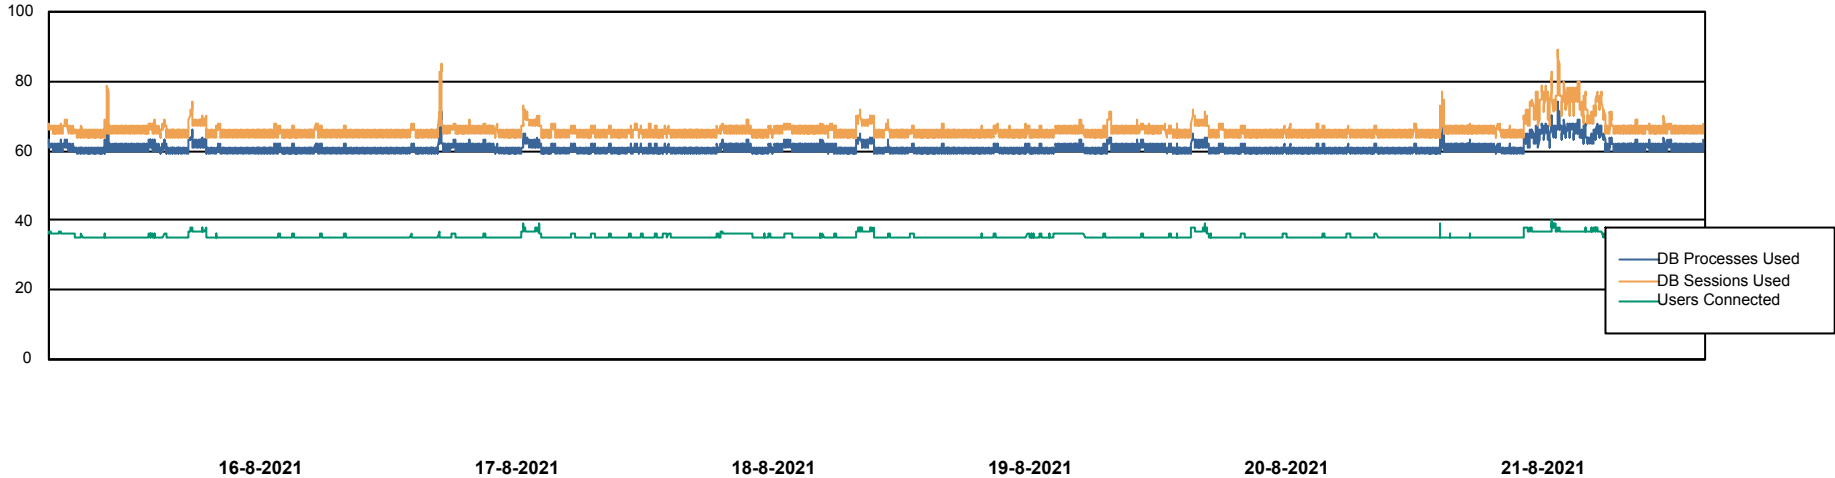

Database Performance AUJDB_BI_TS1