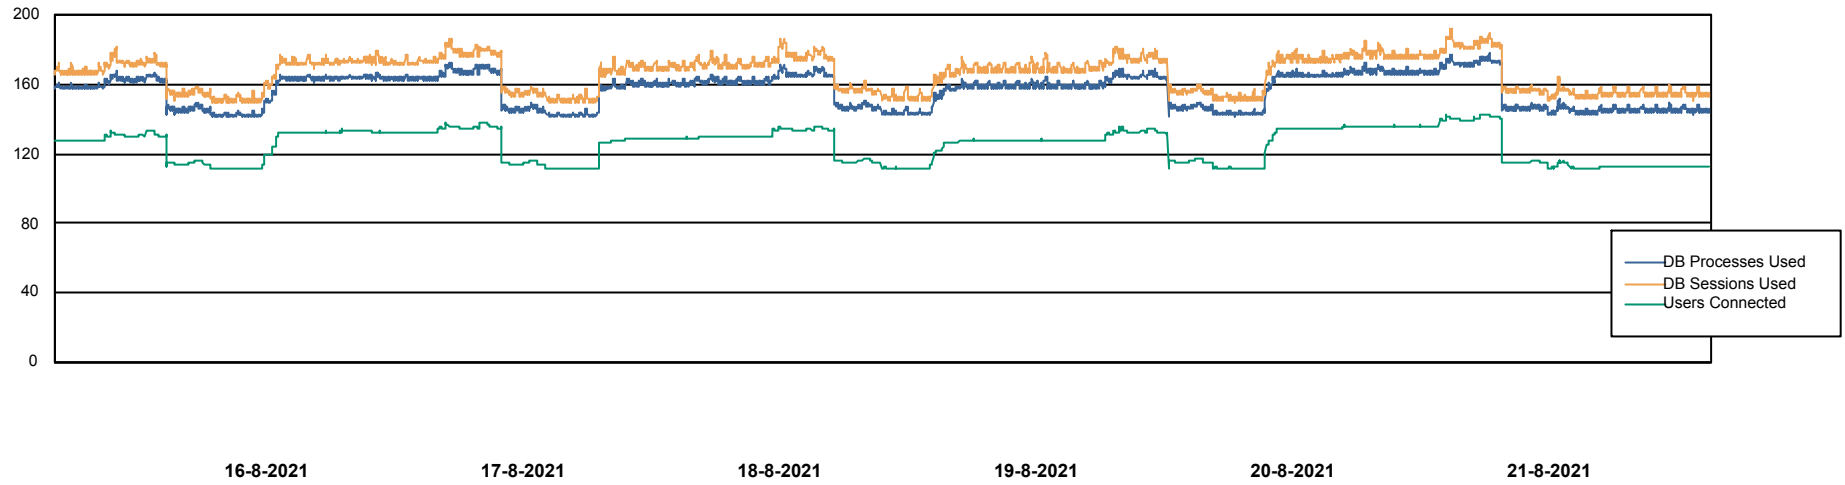

Weekly SLA Customer Report

Customer AUJ_Production
Database ID 41

Harddisk Usage AUJ_PRD_ORACLE_BI1

	Free disk space on / (%)	Total disk space on / (Gb)	Used disk space on / (Gb)
21-8-2021	18	526	409
20-8-2021	18	526	406
19-8-2021	19	526	406
18-8-2021	19	526	406
17-8-2021	19	526	406
16-8-2021	19	526	406
15-8-2021	18	526	408

Weekly SLA Customer Report

Customer AUJ_Production
Database ID 41

Database Performance AUJ_DB4_Primary

Weekly SLA Customer Report

Customer AUJ_Production
Database ID 41

Database Performance AUJ_DB5_Standby