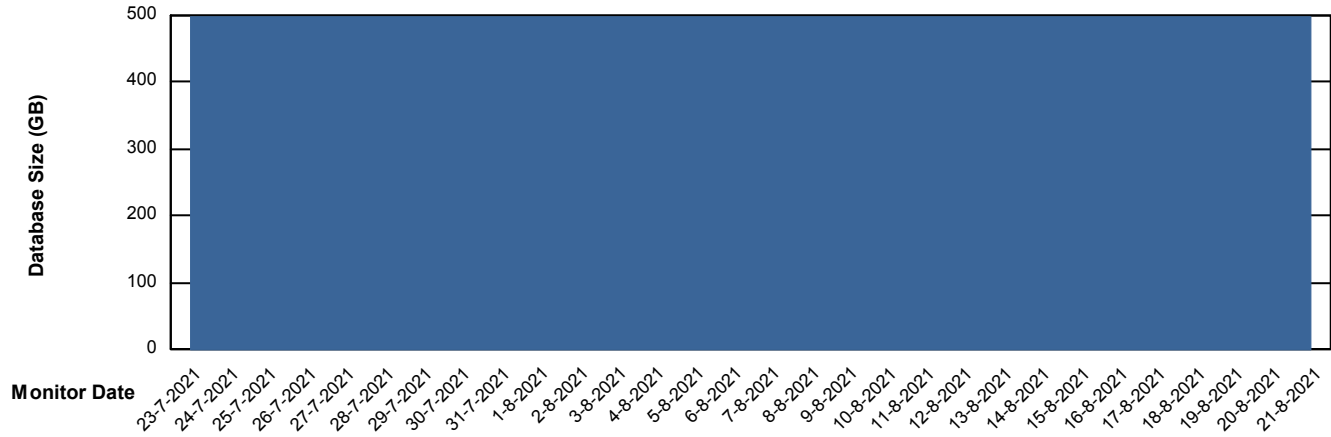

Database growth over last month

Weekly SLA Customer Report

Customer AUJ_Production
Database ID 41

DATABASE SIZE AUJDB_BI_TS1

Database growth over last month

Weekly SLA Customer Report

Customer AUJ_Production
Database ID 41