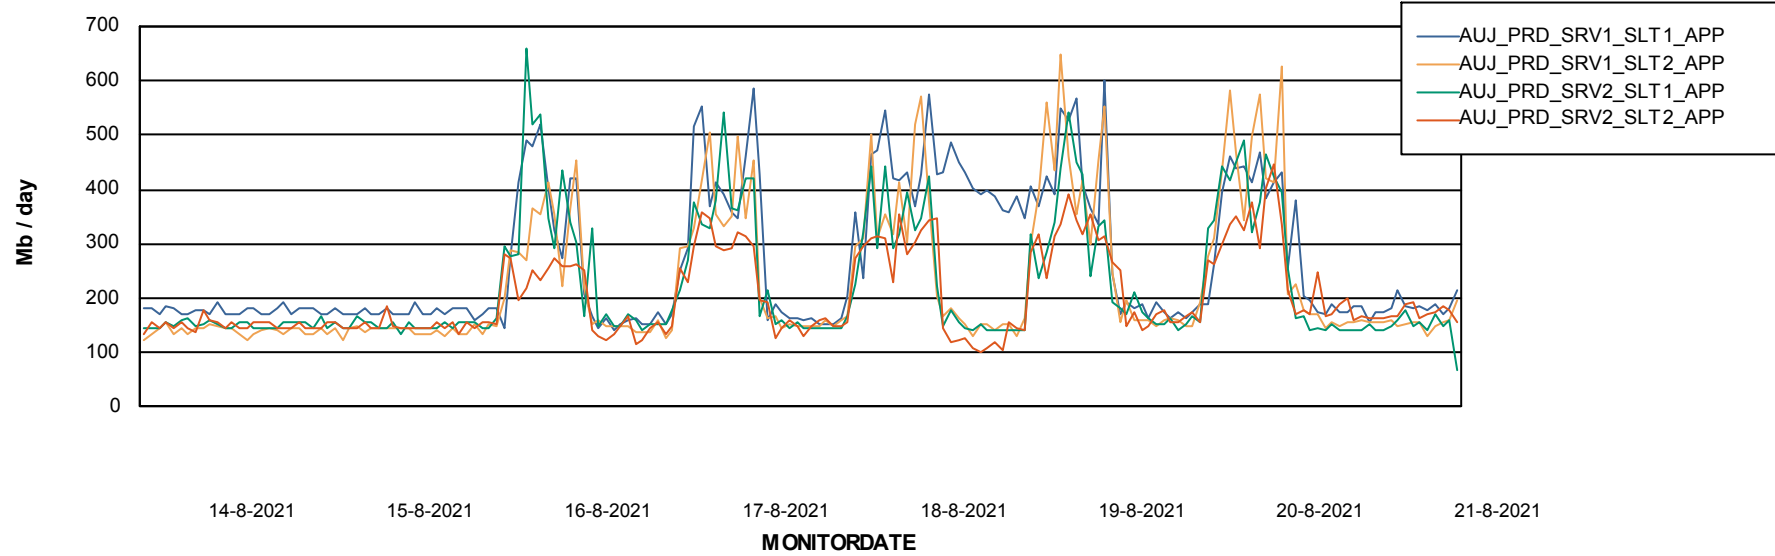

ABSSolute Application Server Services

Avg memory used per ABS Server Service