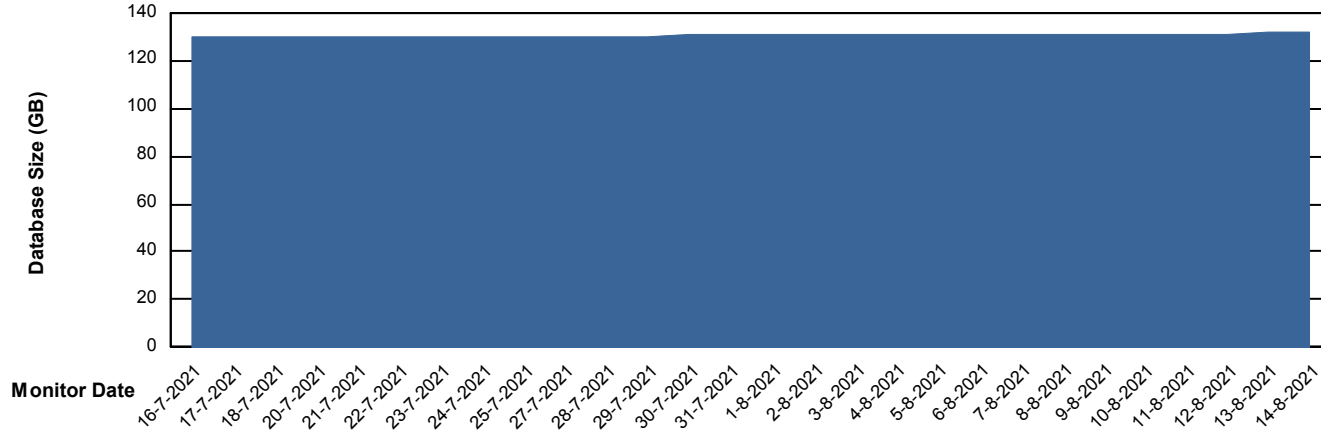

DATABASE SIZE VOSDB_BI

Database growth over last month