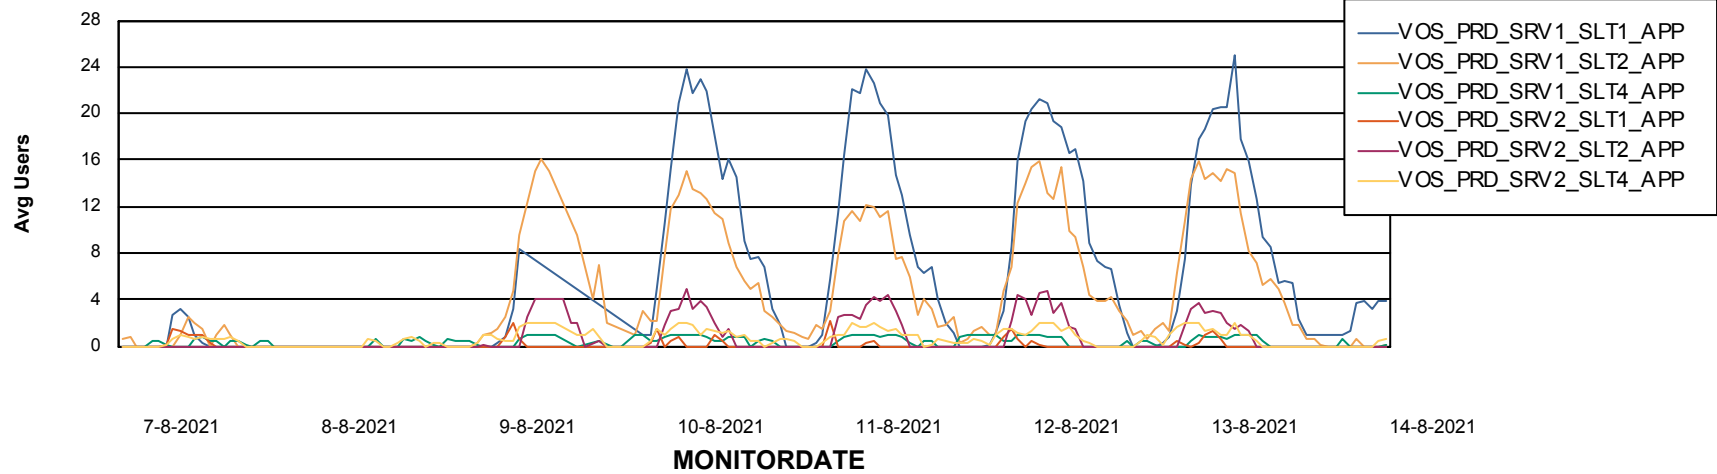

Avg users per day per ABS server