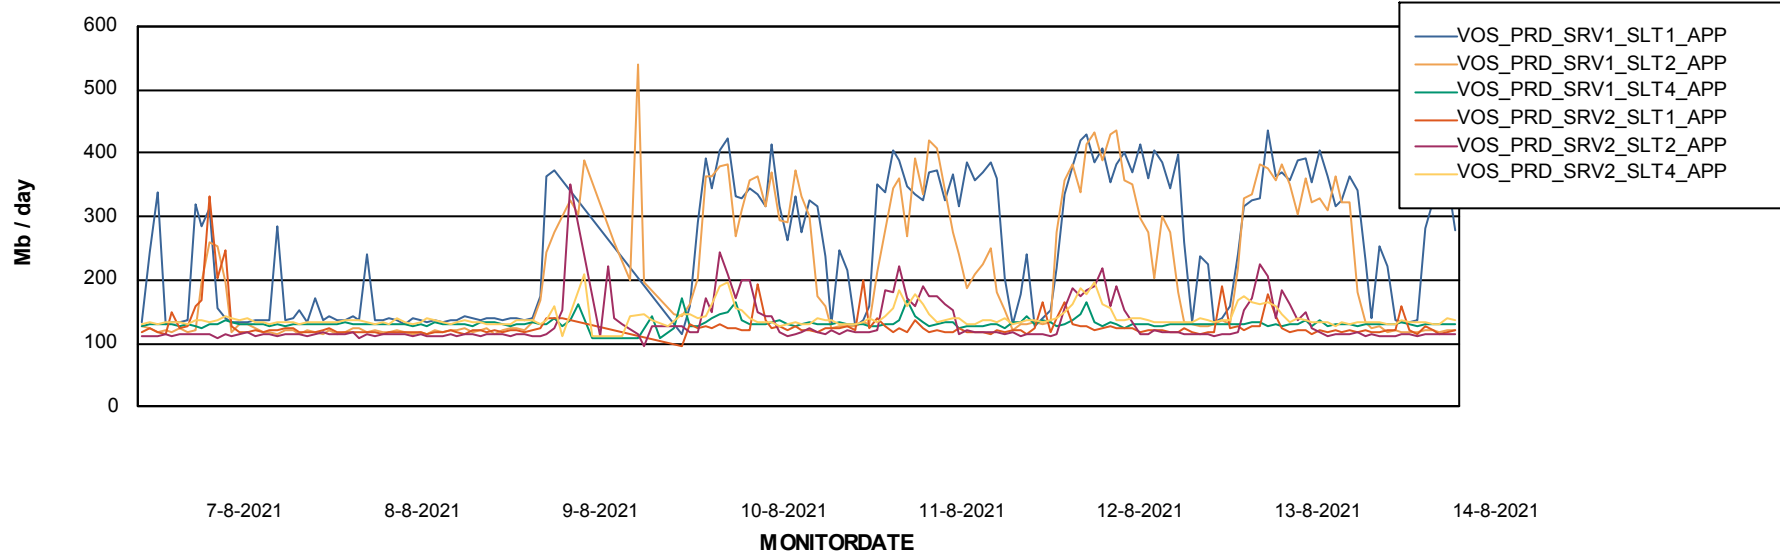

ABSSolute Application Server Services

Avg memory used per ABS Server Service