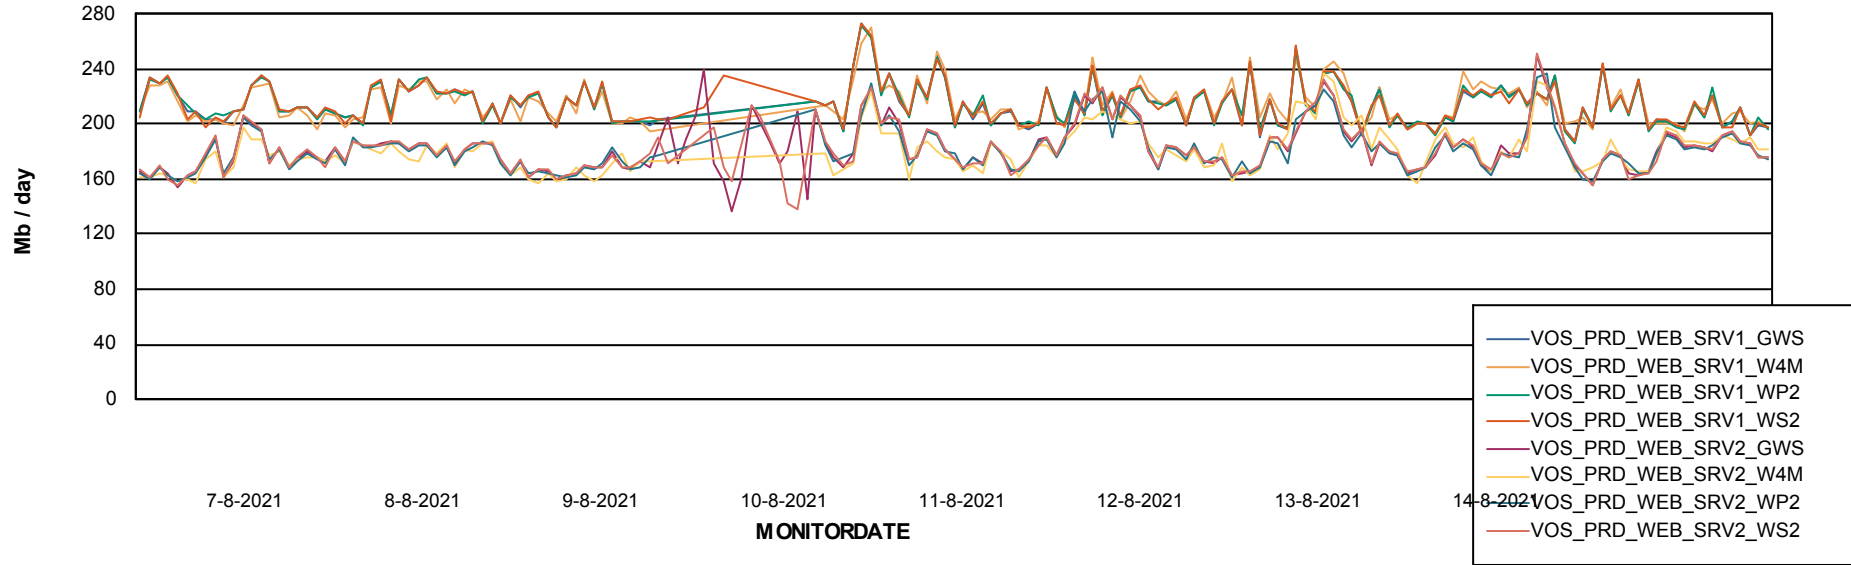

ABSolute Web Component Services

Avg memory used per ABS Web component