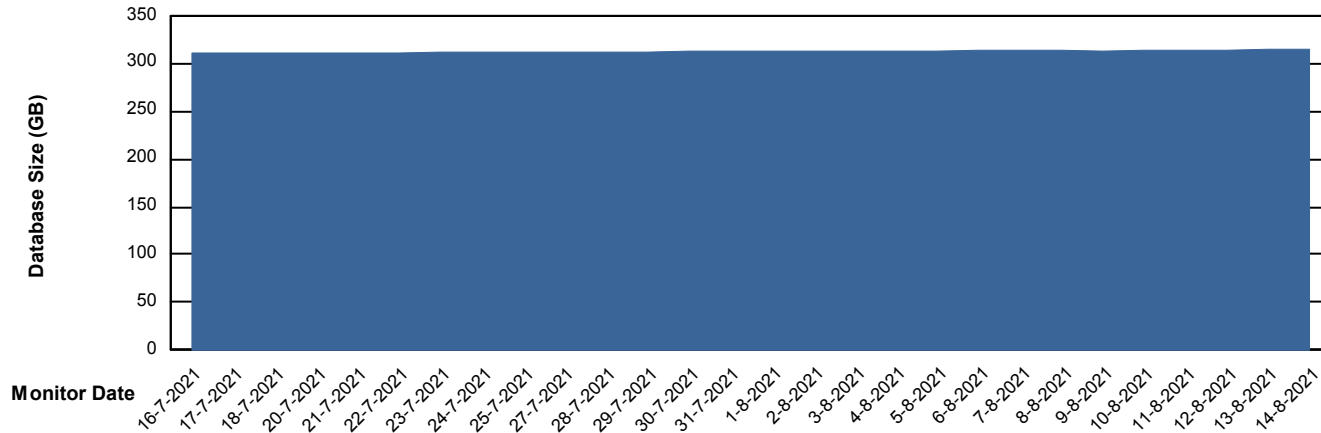

DATABASE SIZE VOSDB_Production

Database growth over last month