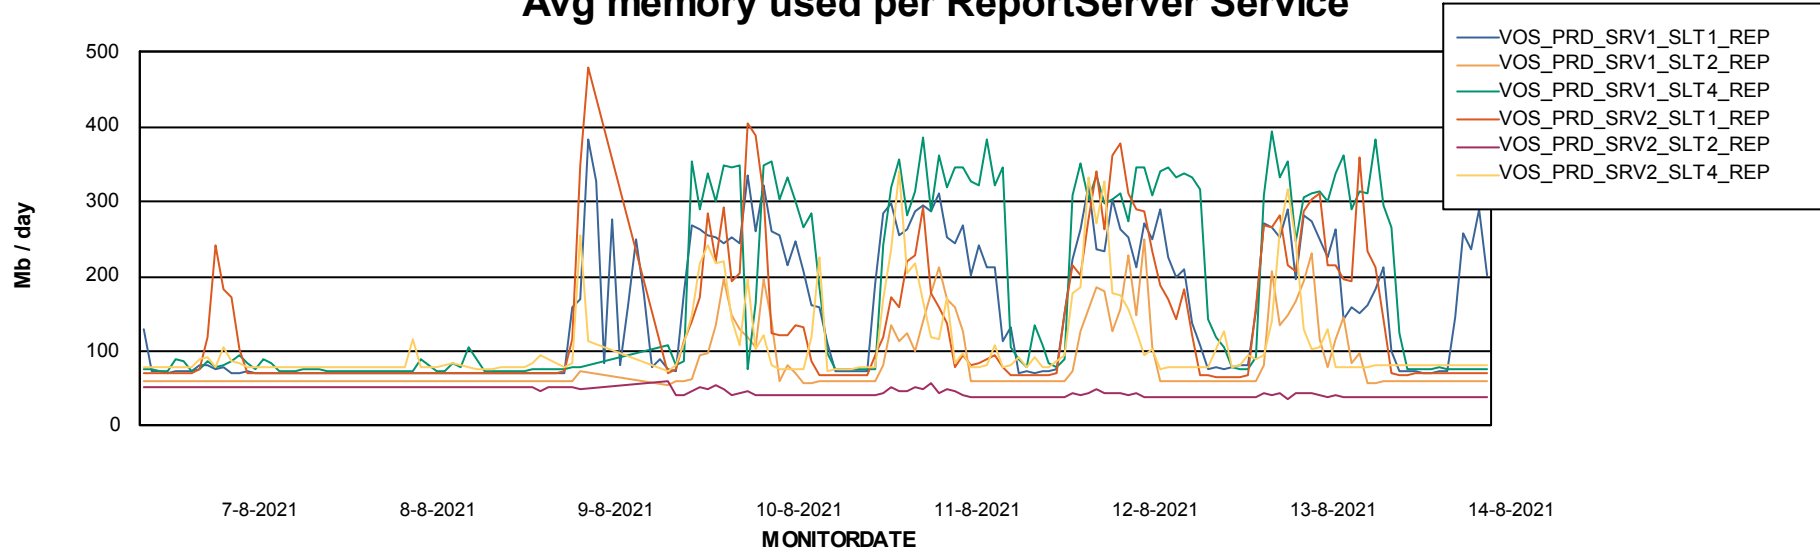

ABSSolute Application ReportServer Services

Avg memory used per ReportServer Service