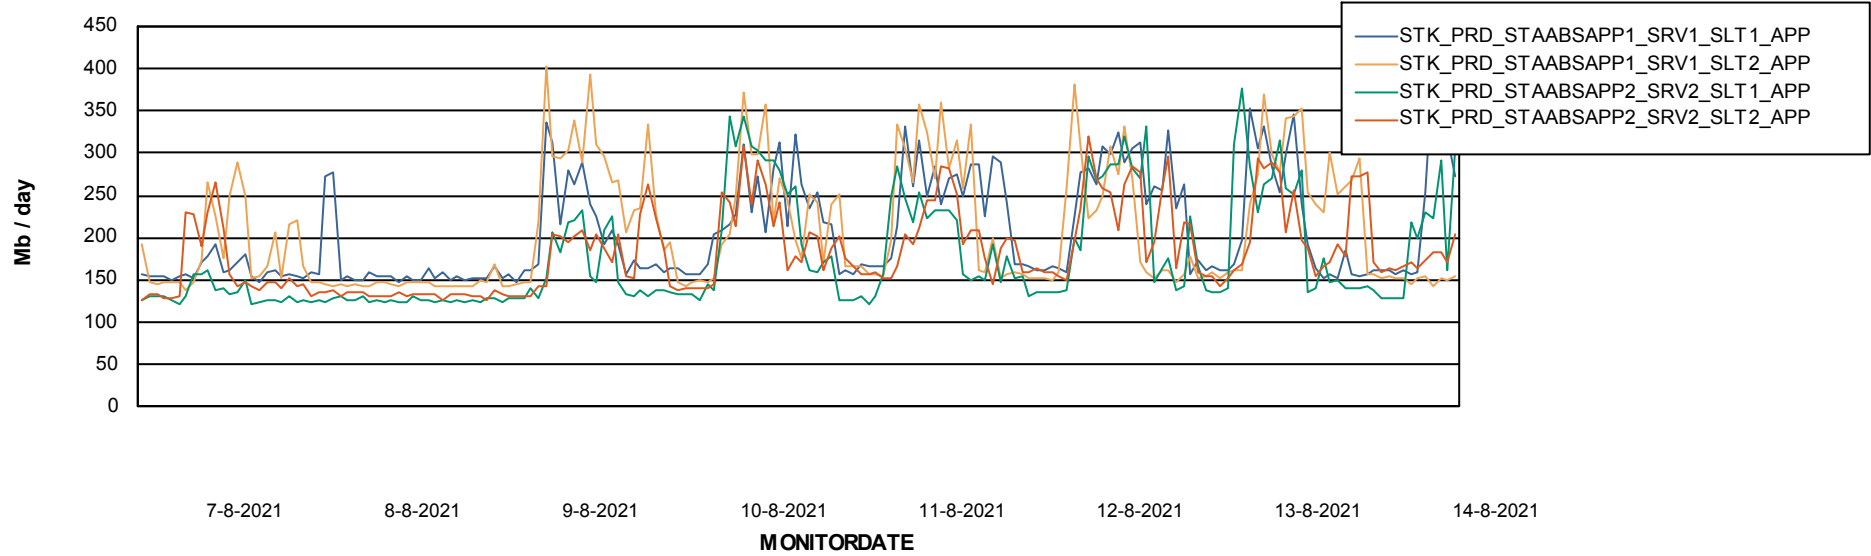

ABSSolute Application Server Services

Avg memory used per ABS Server Service