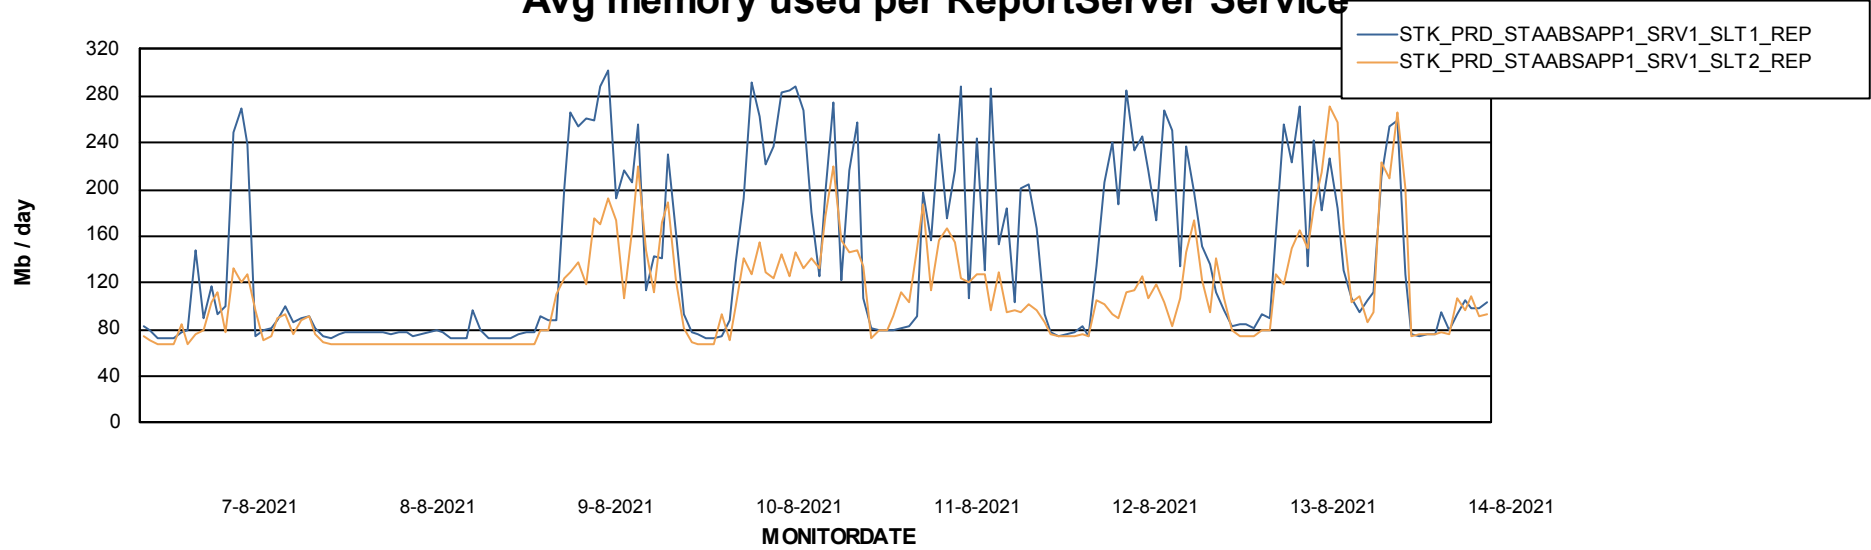

Avg memory used per ABS Server Service

Avg users per day per ABS server

Weekly SLA Customer Report

Customer STK_Production
Database ID 82

ABSSolute Application ReportServer Services

Avg memory used per ReportServer Service