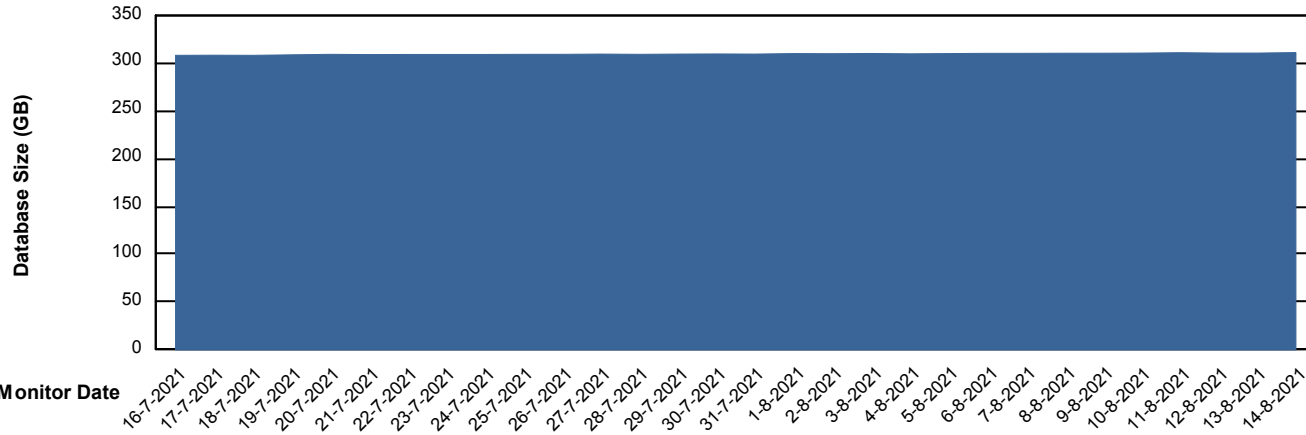

Database growth over last month

Database Tablespace STKDB_ABS1 Production Database

Date	Tablespace Name	Filesize (Gb)	Usedsize (Gb)	Percentage free
14-8-2021	ABSDATA	177	125	29
	INDX	217	177	18
13-8-2021	ABSDATA	177	125	29
	INDX	217	177	18
12-8-2021	ABSDATA	177	125	29
	INDX	217	177	18
11-8-2021	ABSDATA	177	125	29
	INDX	217	177	18
10-8-2021	ABSDATA	177	125	29
	INDX	217	177	18
9-8-2021	ABSDATA	177	125	29
	INDX	217	177	18
8-8-2021	ABSDATA	177	125	29
	INDX	217	177	18