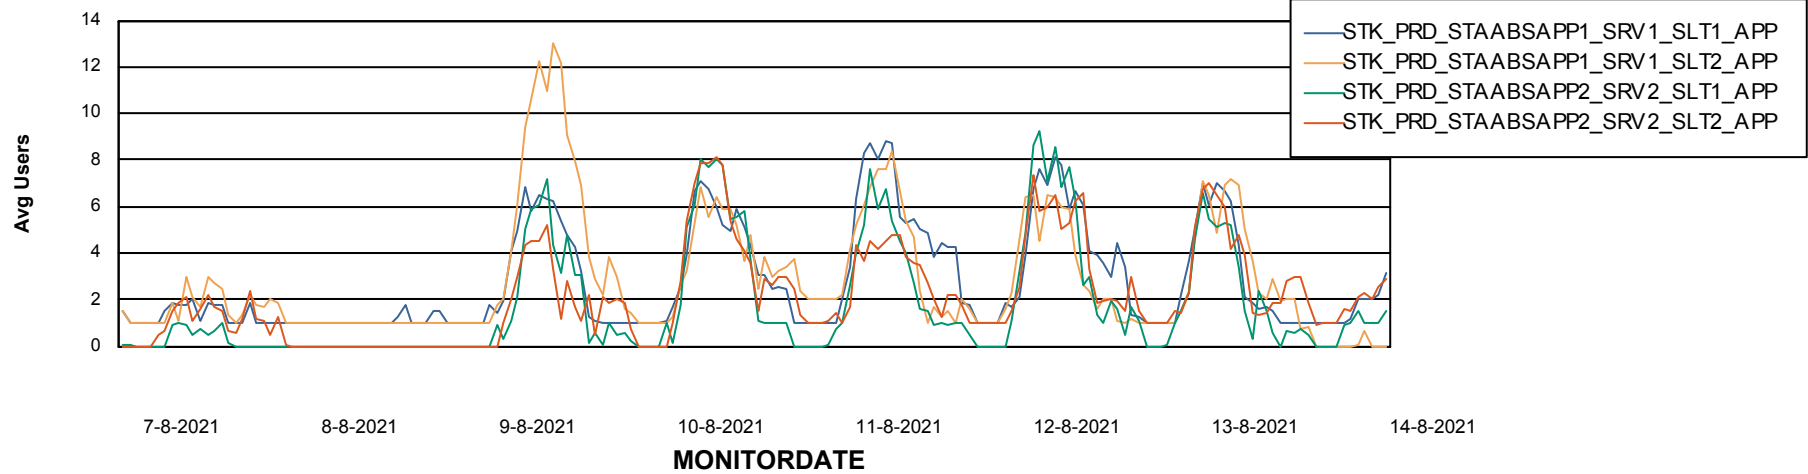

Avg users per day per ABS server