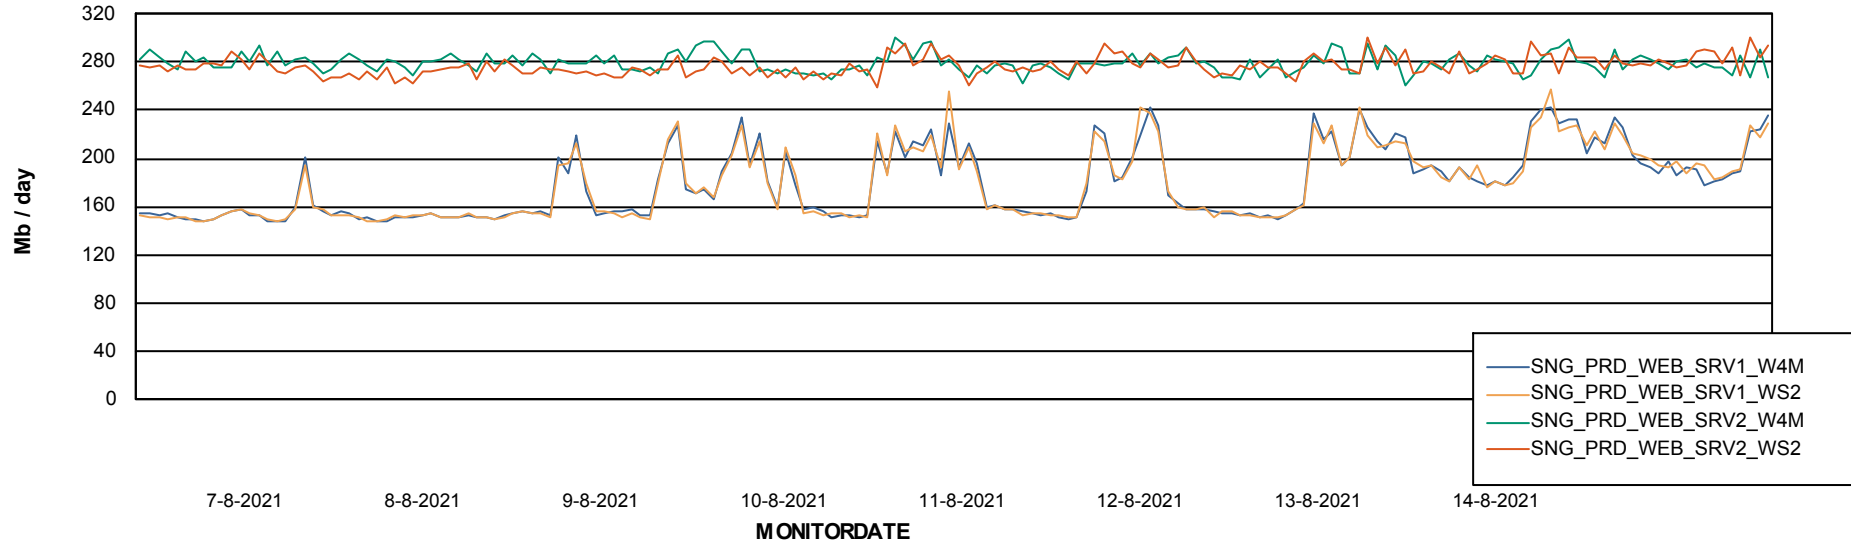

ABSSolute Application ReportServer Services

Avg memory used per ReportServer Service

Weekly SLA Customer Report

Customer SNG_Production
Database ID 70

ABSSolute Web Component Services

Avg memory used per ABS Web component