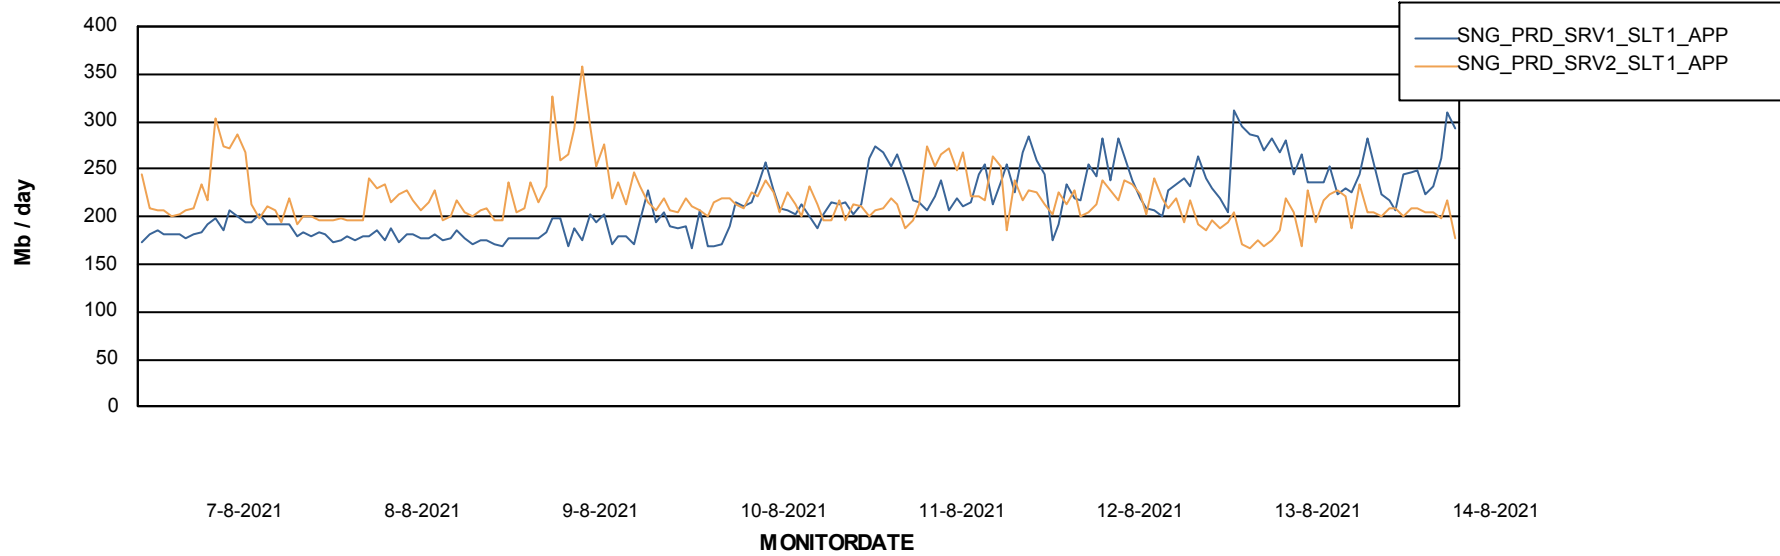

Weekly SLA Customer Report

Customer SNG_Production
Database ID 70

Database Performance SNGDB_Production

Weekly SLA Customer Report

Customer SNG_Production
 Database ID 70

DATABASE SIZE SNGDB_Production

Database growth over last month

Database Tablespace SNGDB_Production

Date	Tablespace Name	Filesize (Gb)	Usedsize (Gb)	Percentage free
14-8-2021	ABSDATA	36	28	22
	INDX	99	73	26
13-8-2021	ABSDATA	36	28	22
	INDX	99	73	26
12-8-2021	ABSDATA	36	28	22
	INDX	99	73	26
11-8-2021	ABSDATA	36	28	22
	INDX	99	73	26
10-8-2021	ABSDATA	36	28	22
	INDX	99	73	26
9-8-2021	ABSDATA	36	28	22
	INDX	99	73	26
8-8-2021	ABSDATA	36	28	22
	INDX	99	73	26

Weekly SLA Customer Report

Customer SNG_Production
Database ID 70

ABSSolute Application Server Services

Avg memory used per ABS Server Service

Avg users per day per ABS server

Weekly SLA Customer Report

Customer SNG_Production
Database ID 70