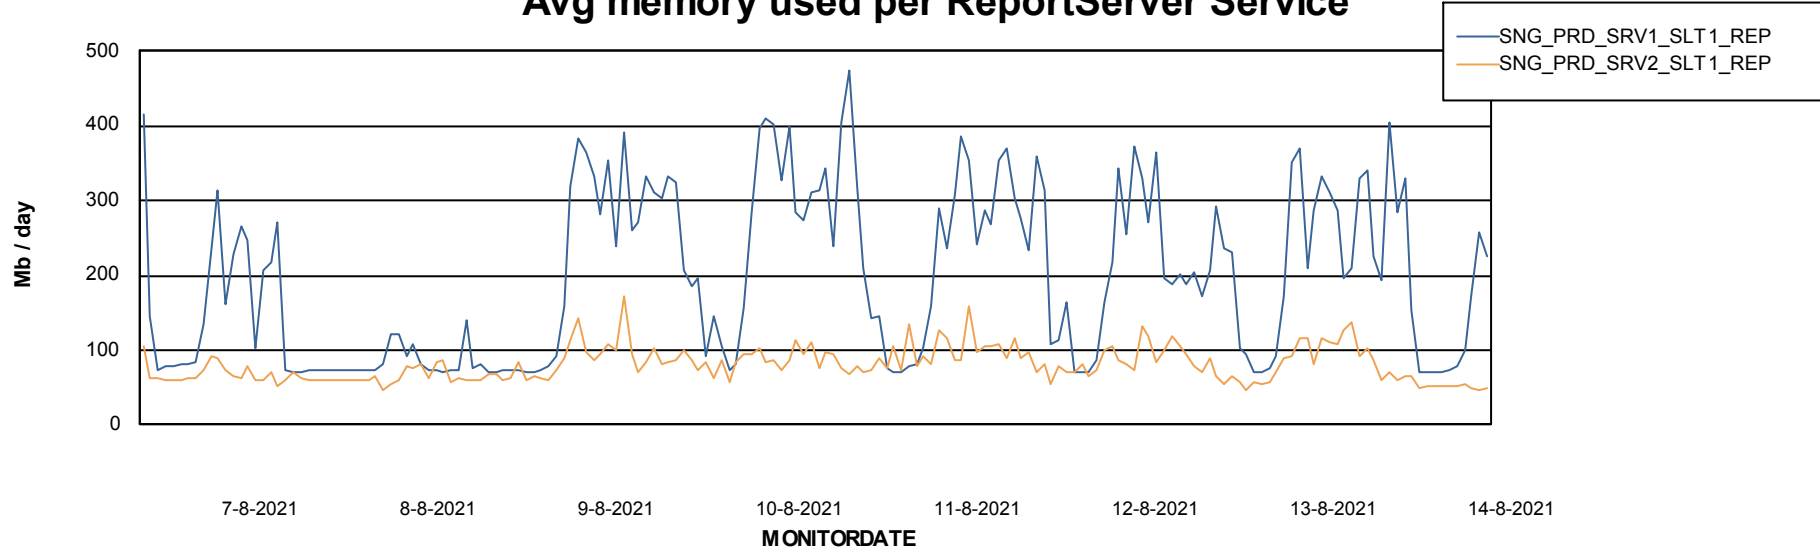

ABSSolute Application ReportServer Services

Avg memory used per ReportServer Service