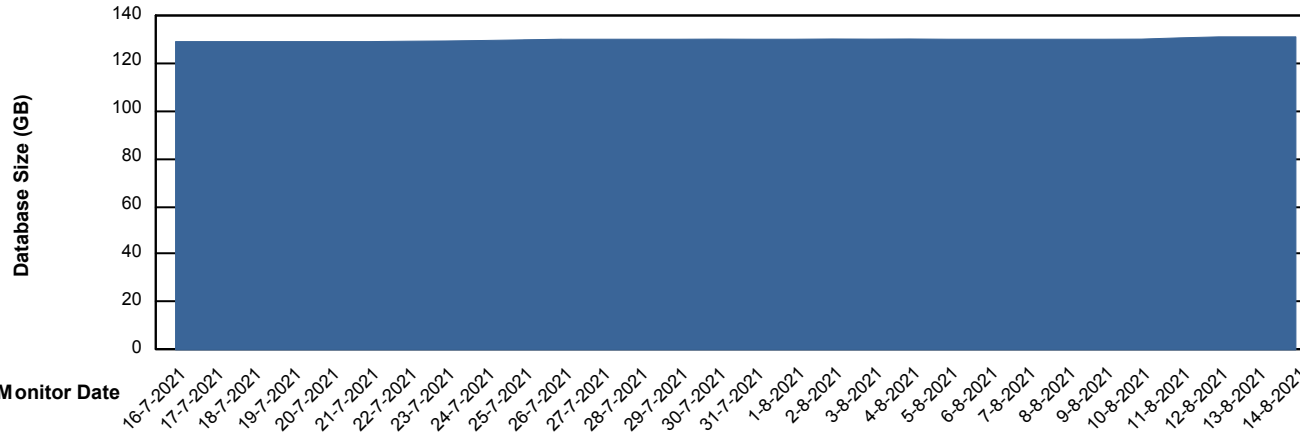

Weekly SLA Customer Report

Customer SNG_Production
Database ID 70

Database Performance SNGDB_Production

Weekly SLA Customer Report

Customer SNG_Production
 Database ID 70

DATABASE SIZE SNGDB_Production

Database growth over last month