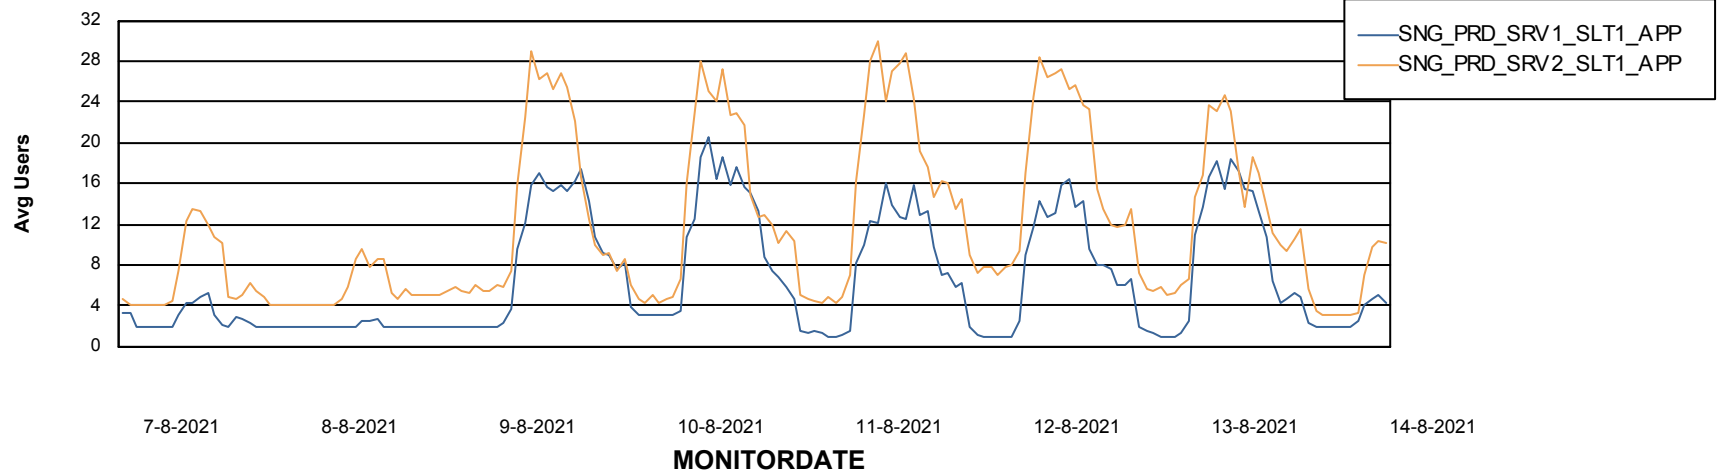

Database Tablespace SNGDB_Production

Date	Tablespace Name	Filesize (Gb)	Usedsize (Gb)	Percentage free
14-8-2021	ABSDATA	36	28	22
	INDX	99	73	26
13-8-2021	ABSDATA	36	28	22
	INDX	99	73	26
12-8-2021	ABSDATA	36	28	22
	INDX	99	73	26
11-8-2021	ABSDATA	36	28	22
	INDX	99	73	26
10-8-2021	ABSDATA	36	28	22
	INDX	99	73	26
9-8-2021	ABSDATA	36	28	22
	INDX	99	73	26
8-8-2021	ABSDATA	36	28	22
	INDX	99	73	26

Weekly SLA Customer Report

Customer SNG_Production
Database ID 70

ABSSolute Application Server Services

Avg memory used per ABS Server Service

Avg users per day per ABS server

Weekly SLA Customer Report

Customer SNG_Production
Database ID 70