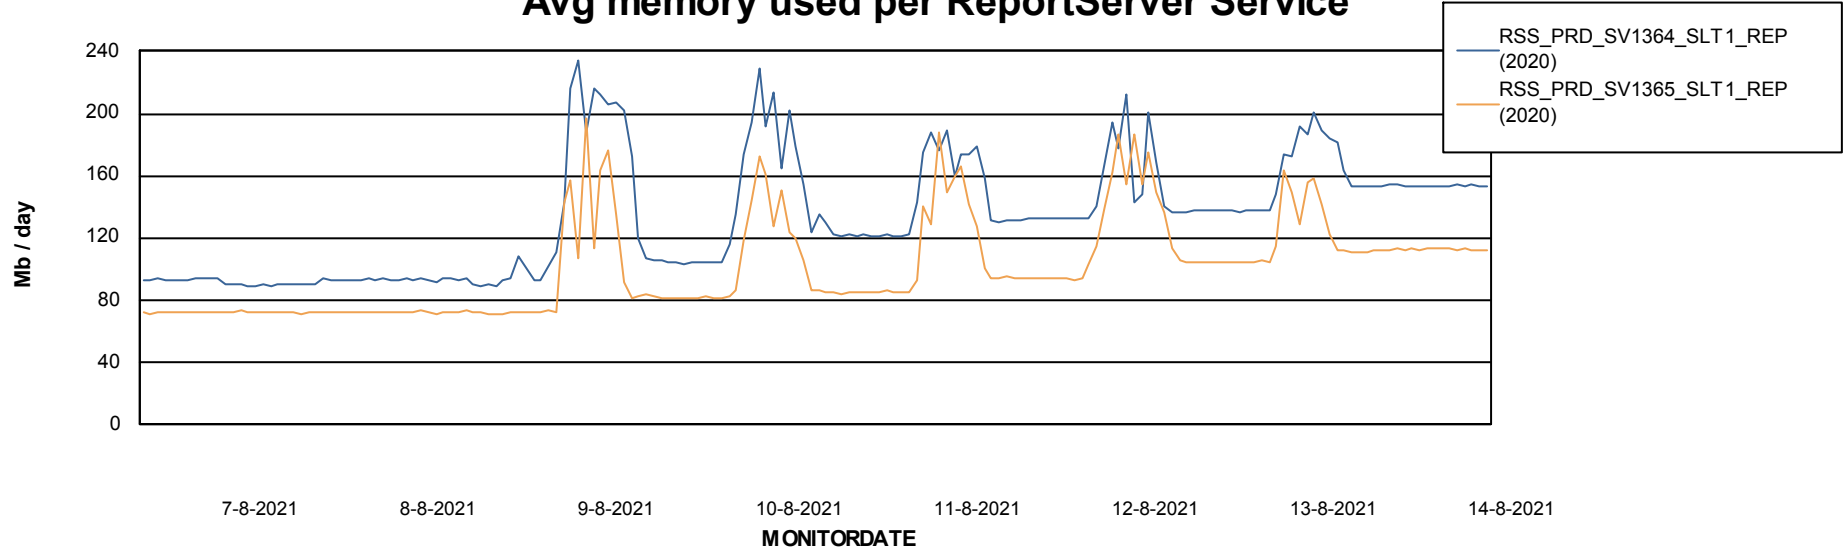

ABSSolute Application ReportServer Services

Avg memory used per ReportServer Service