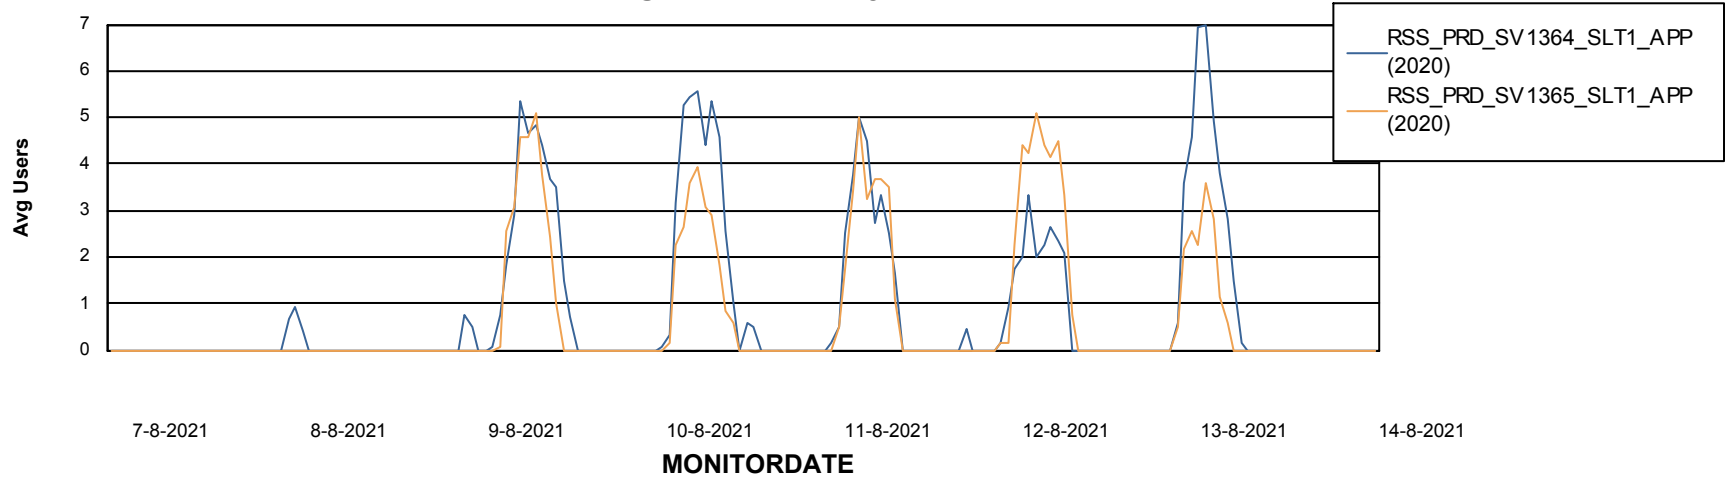

Avg users per day per ABS server