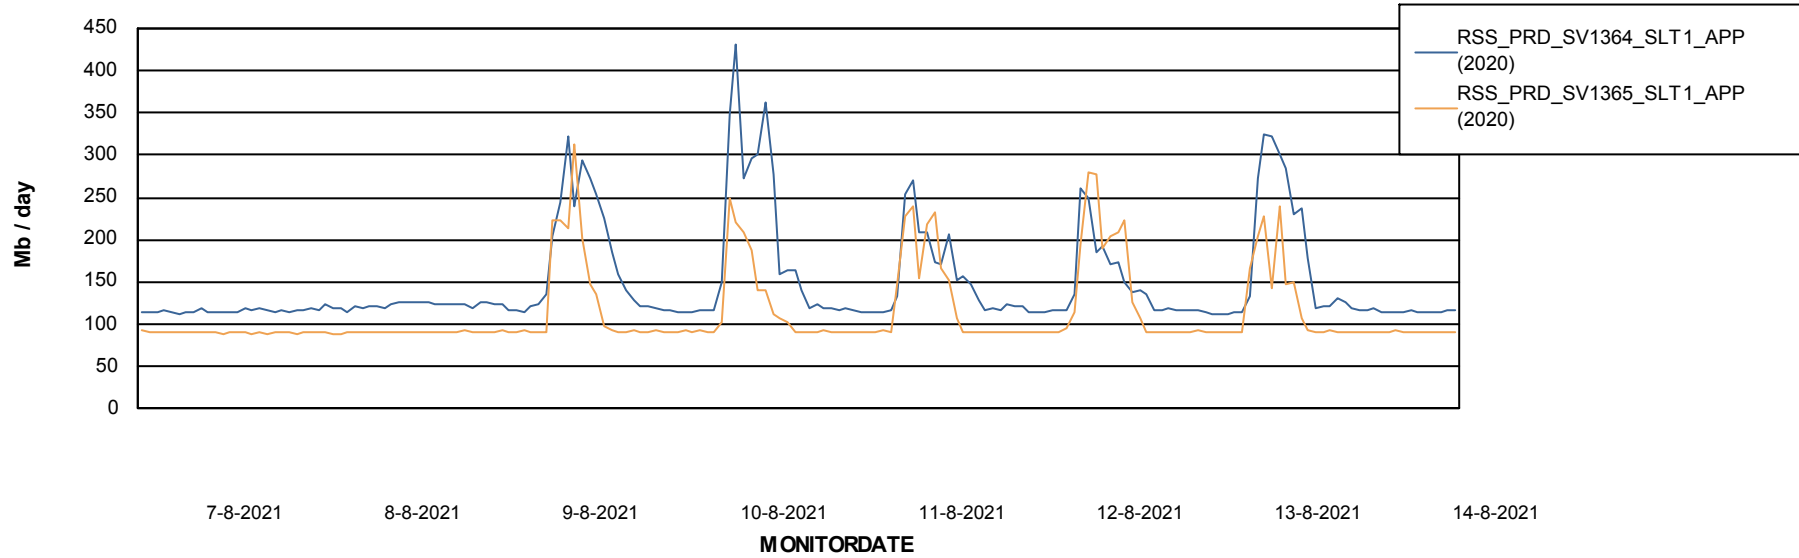

ABSSolute Application Server Services

Avg memory used per ABS Server Service