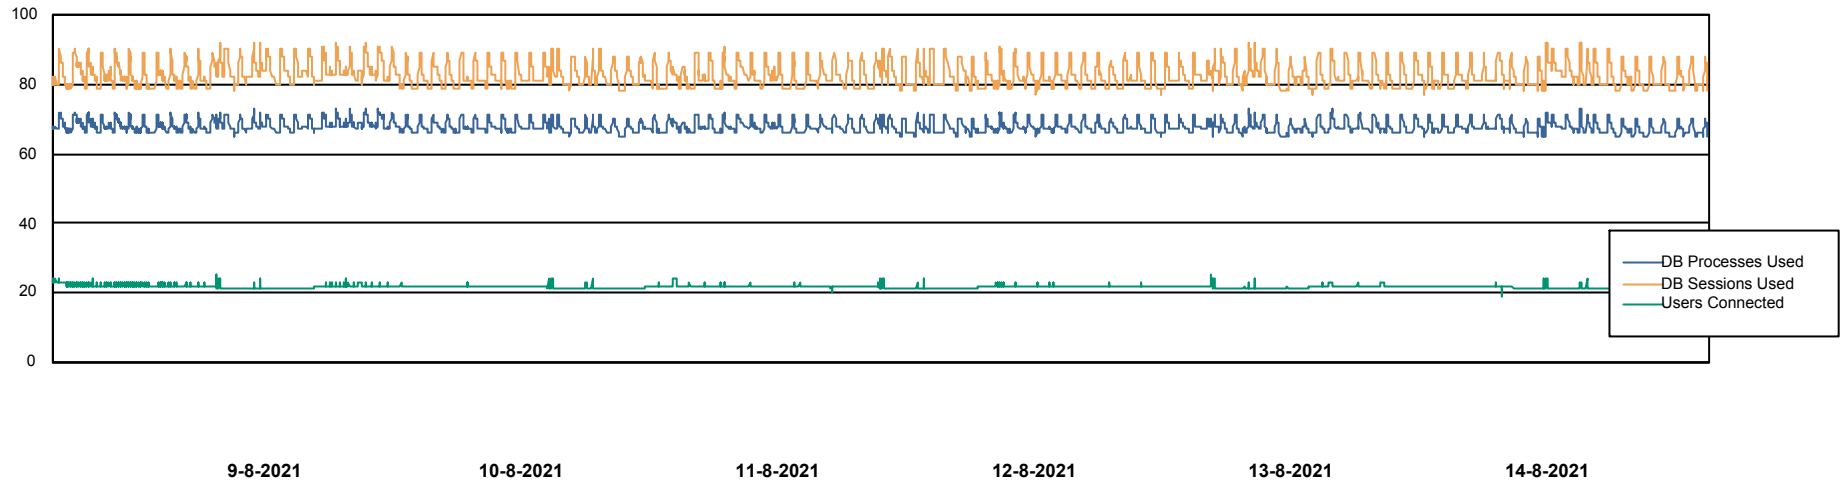

Database Performance RSS_DB_Primary (2020)