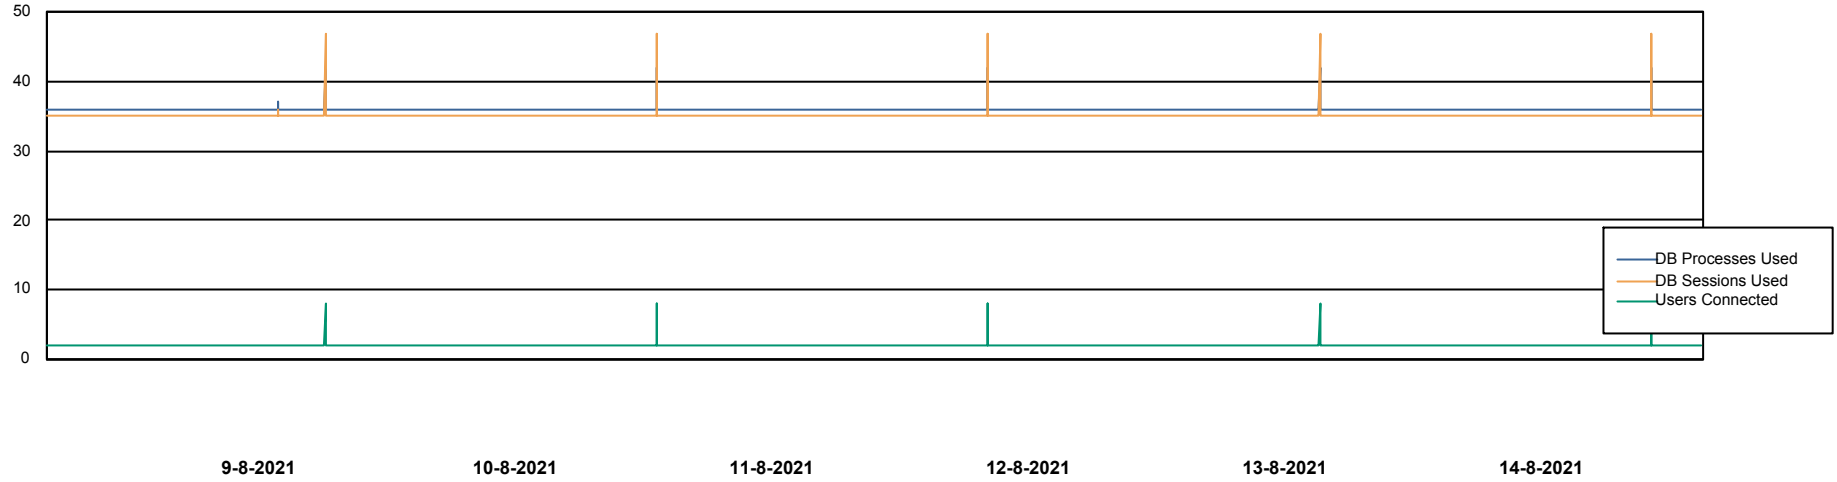

Database Performance RSS_DB_Standby (2020)