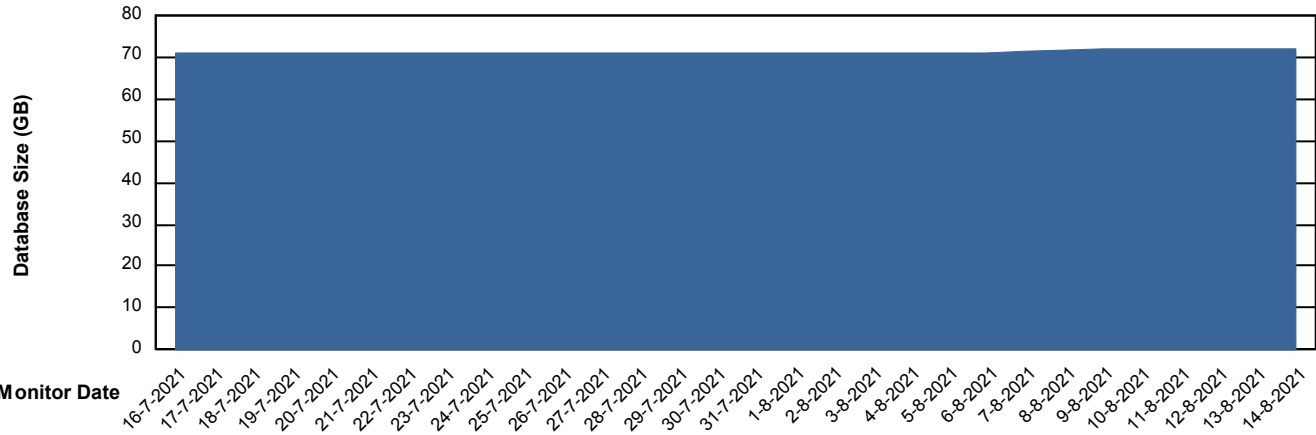

DATABASE SIZE RSS_DB_Primary (2020)

Database growth over last month

Database Tablespace RSS_DB_Primary (2020)

Date	Tablespace Name	Filesize (Gb)	Usedsize (Gb)	Percentage free
14-8-2021	ABSDATA	42	33	21
	INDX	44	36	18
13-8-2021	ABSDATA	42	34	19
	INDX	44	36	18
12-8-2021	ABSDATA	42	33	21
	INDX	44	36	18
11-8-2021	ABSDATA	42	33	21
	INDX	44	36	18
10-8-2021	ABSDATA	42	33	21
	INDX	44	36	18
9-8-2021	ABSDATA	42	33	21
	INDX	44	36	18
8-8-2021	ABSDATA	42	33	21
	INDX	44	36	18