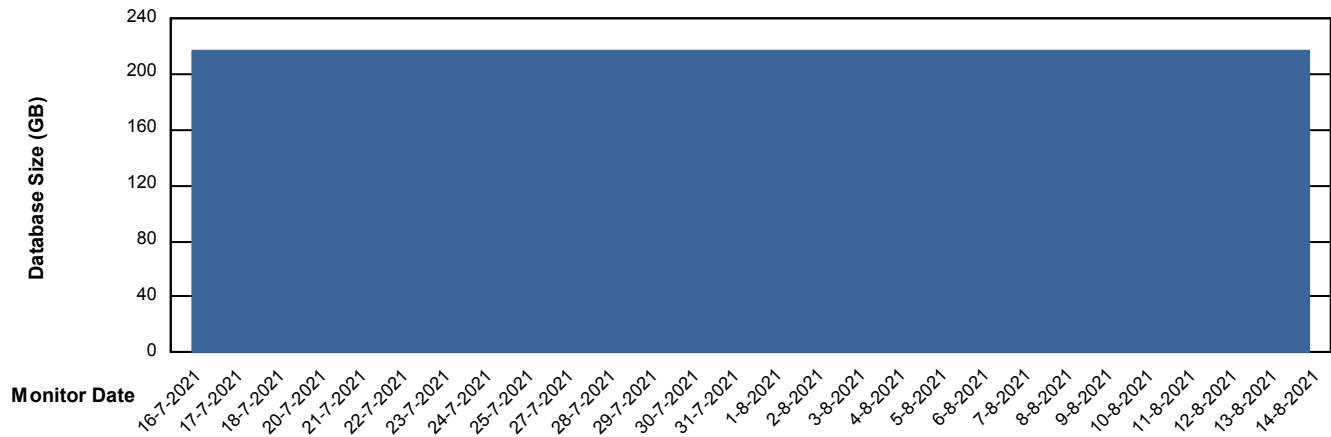

DATABASE SIZE PHSDB_Test

Database growth over last month