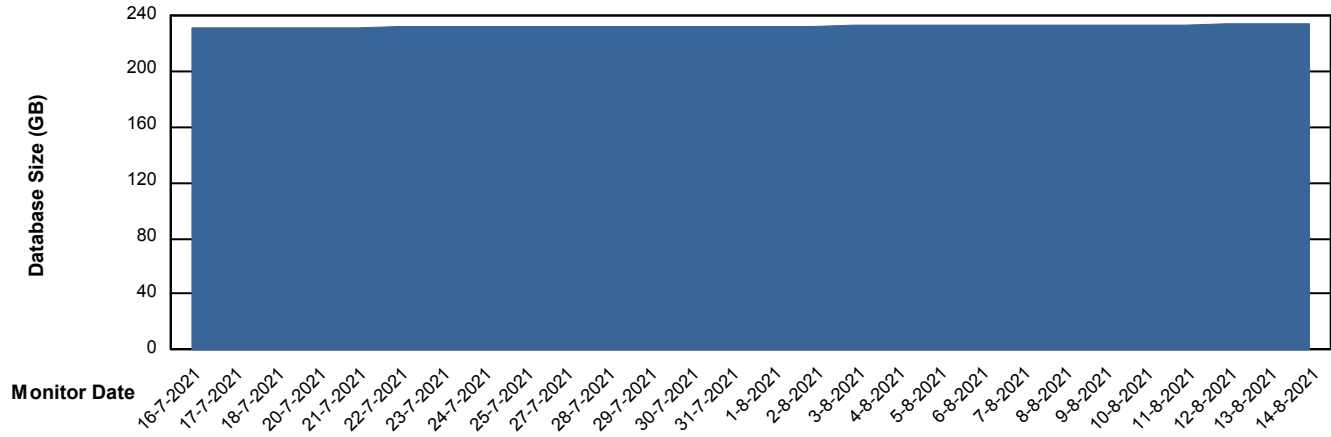

Weekly SLA Customer Report

Customer PHS_Production
Database ID 47

Weekly SLA Customer Report

Customer PHS_Production
Database ID 47

DATABASE SIZE PHSDB_Production

Database growth over last month

DATABASE SIZE PHSDB_Test