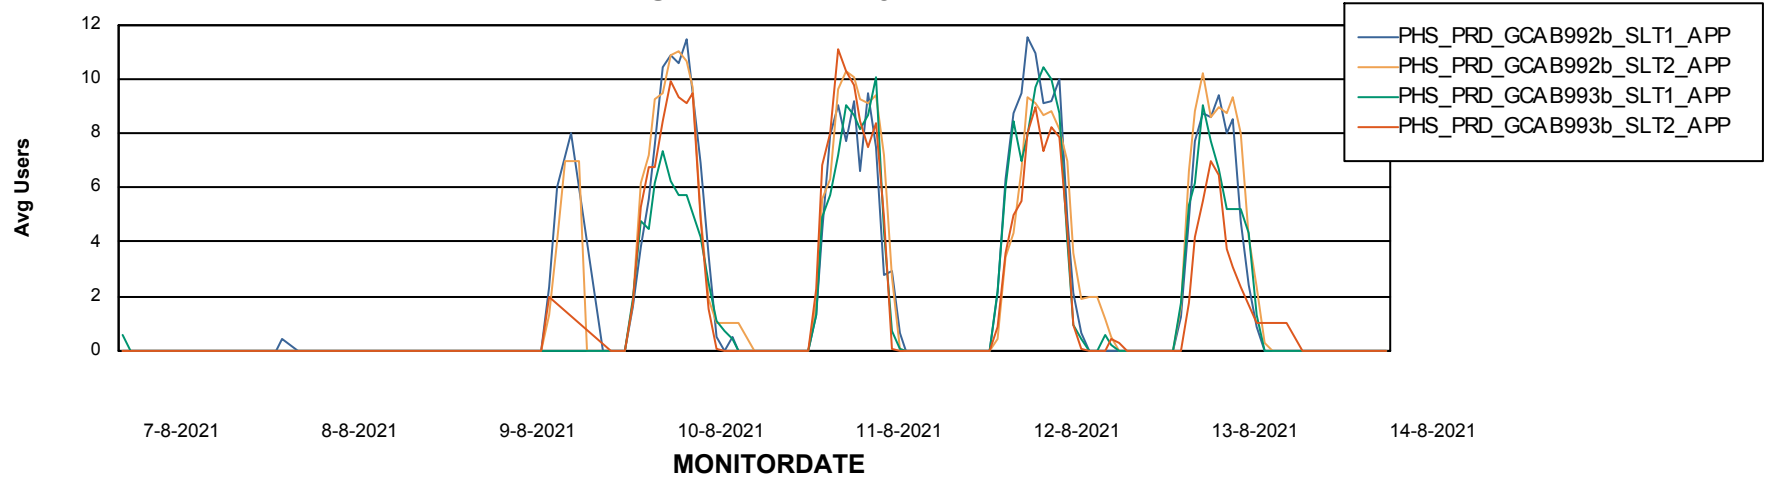

Weekly SLA Customer Report

Customer PHS_Production
Database ID 47

ABSSolute Application Server Services

Avg memory used per ABS Server Service

Avg users per day per ABS server

Weekly SLA Customer Report

Customer PHS_Production
Database ID 47