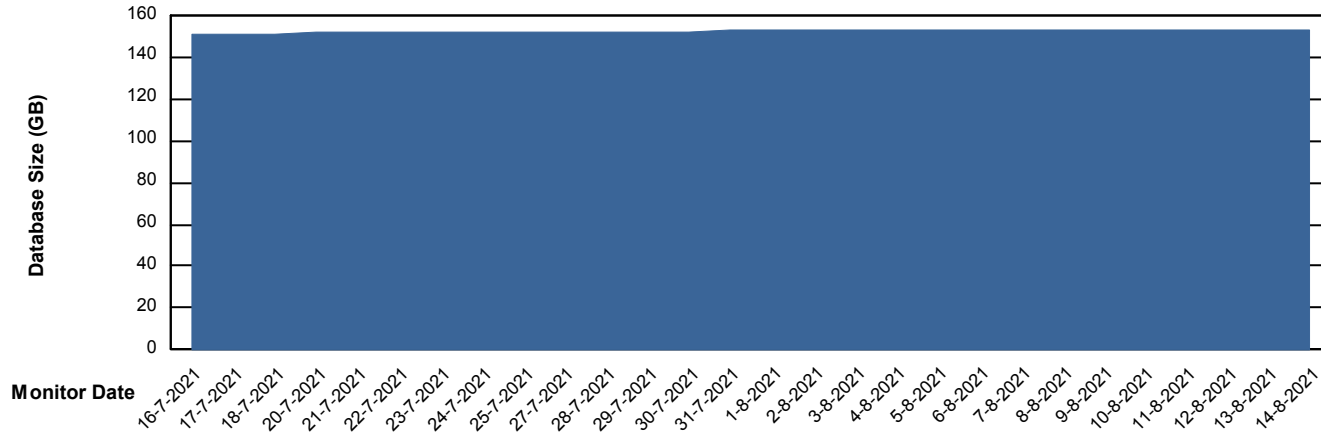

Database growth over last month