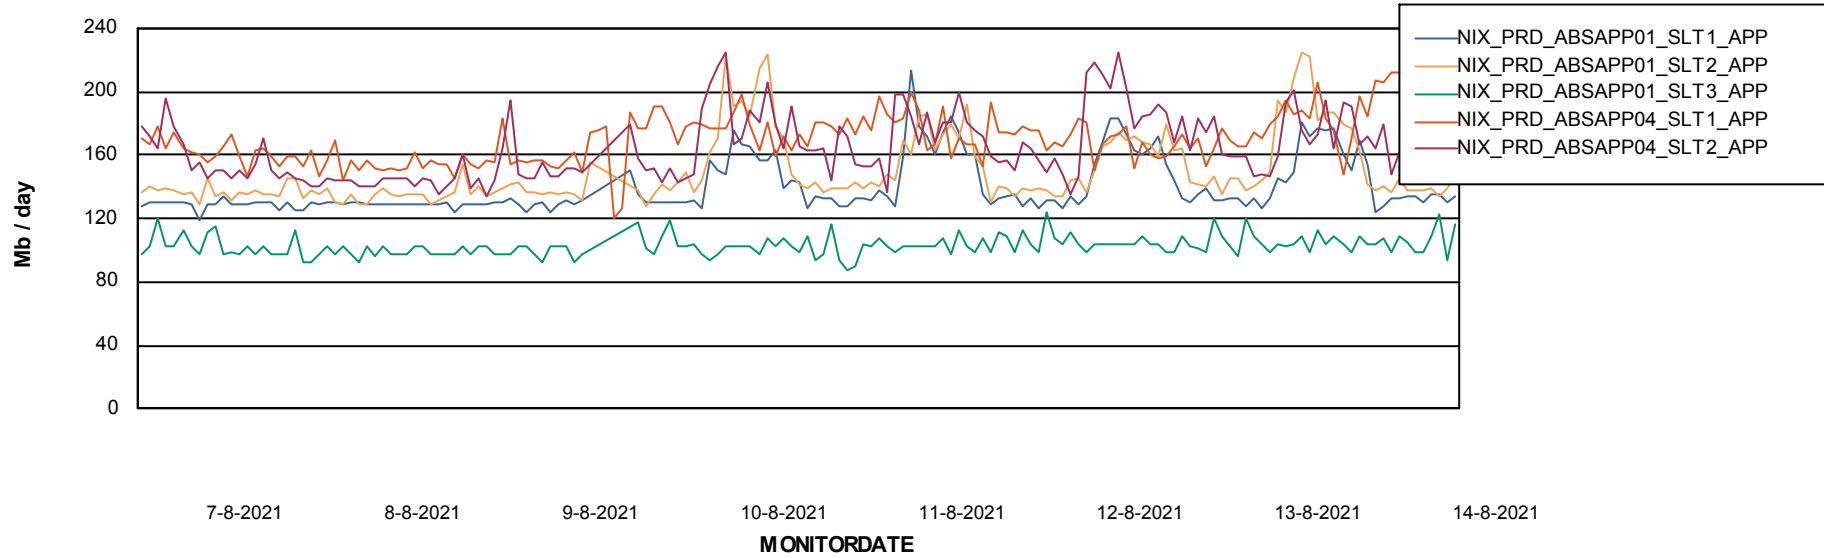

ABSSolute Application Server Services

Avg memory used per ABS Server Service