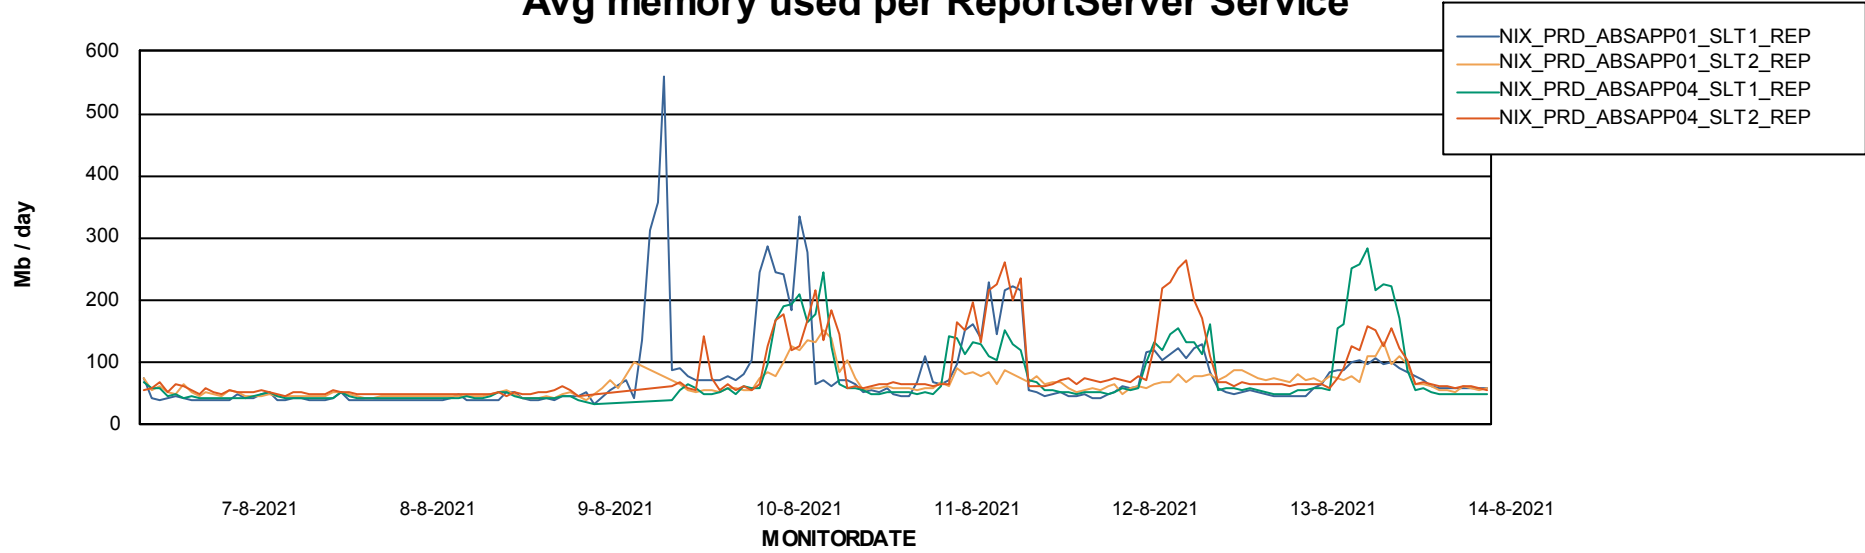

ABSSolute Application ReportServer Services

Avg memory used per ReportServer Service