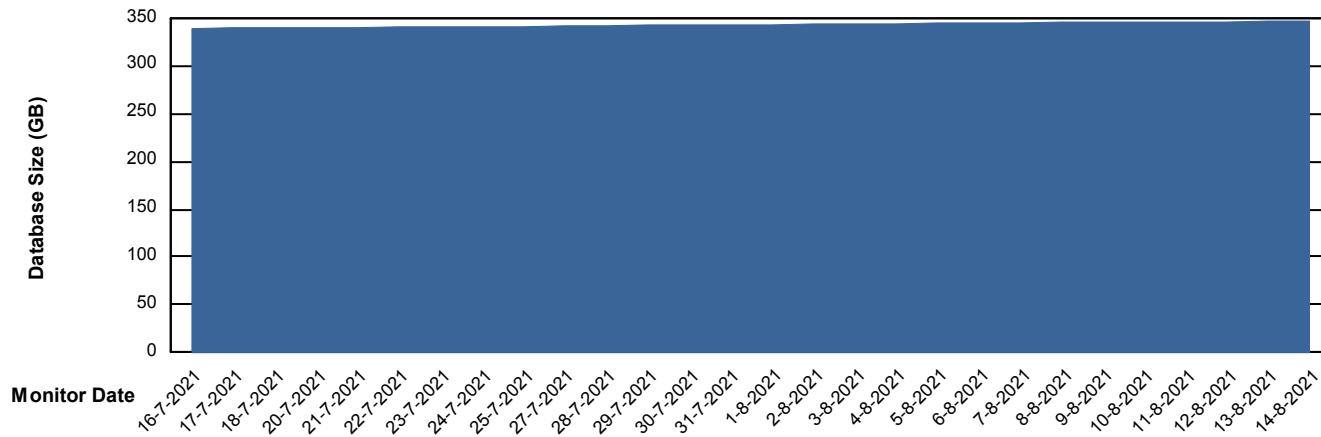

# Weekly SLA Customer Report

Customer NIX\_Production  
Database ID 51

DATABASE SIZE NIXDB\_BI

## Database growth over last month

DATABASE SIZE NIXDB\_Production

## Database growth over last month