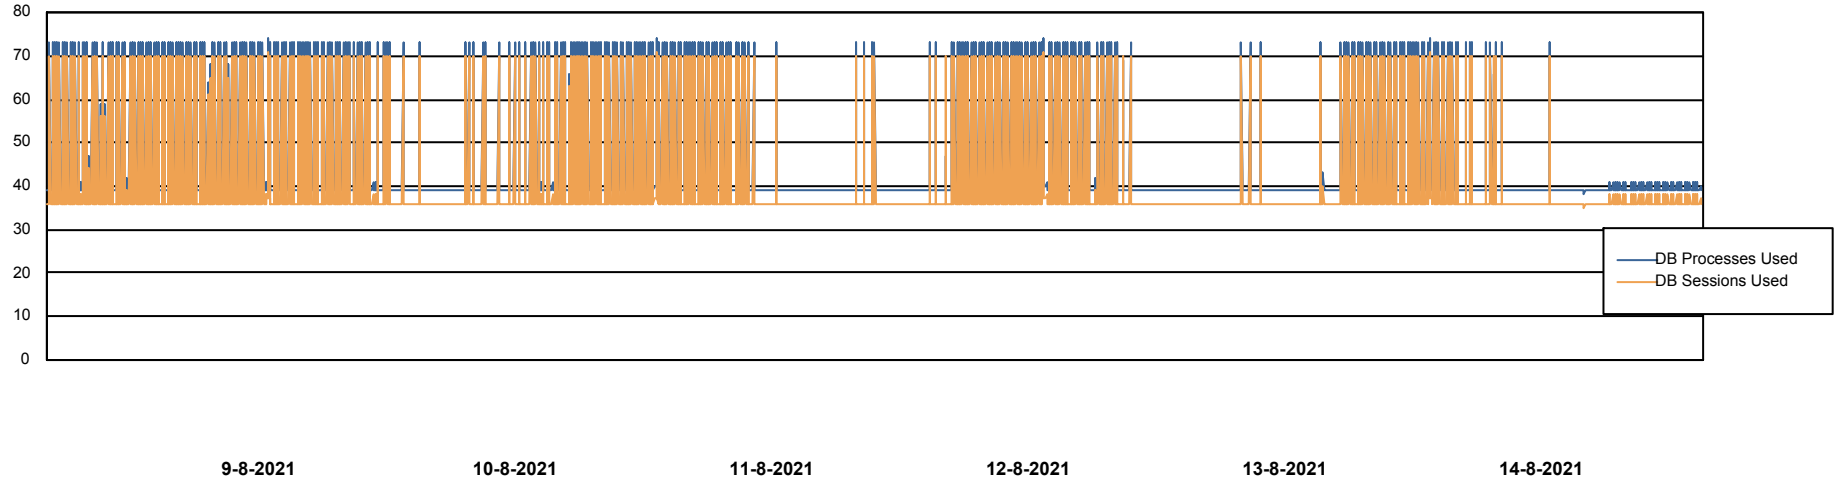

Database Performance NIXDB_Standby