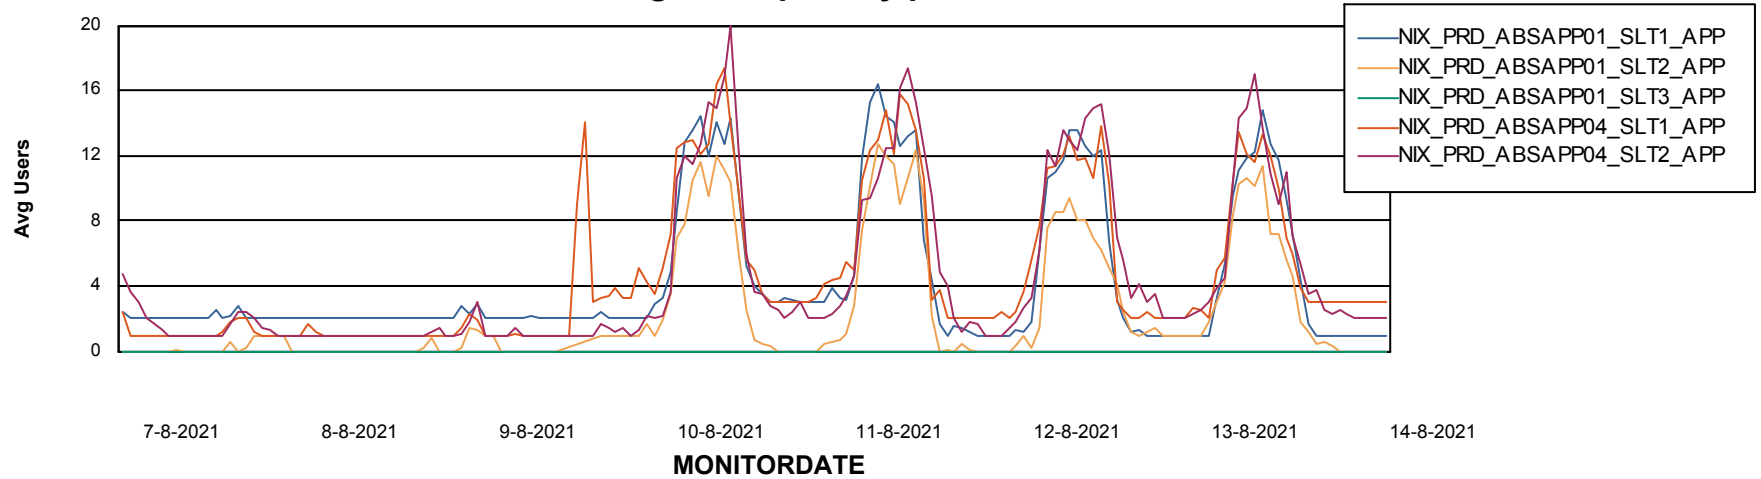

Avg users per day per ABS server