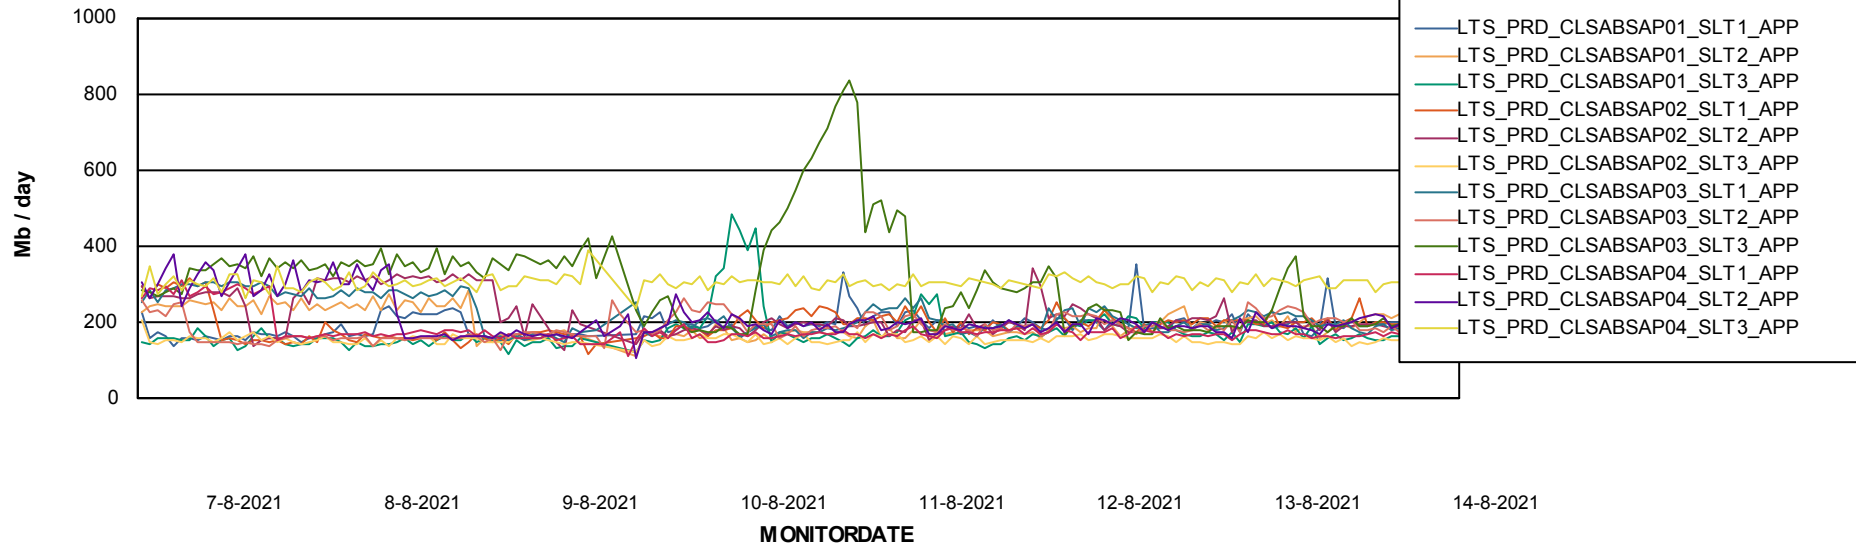

ABSSolute Application Server Services

Avg memory used per ABS Server Service