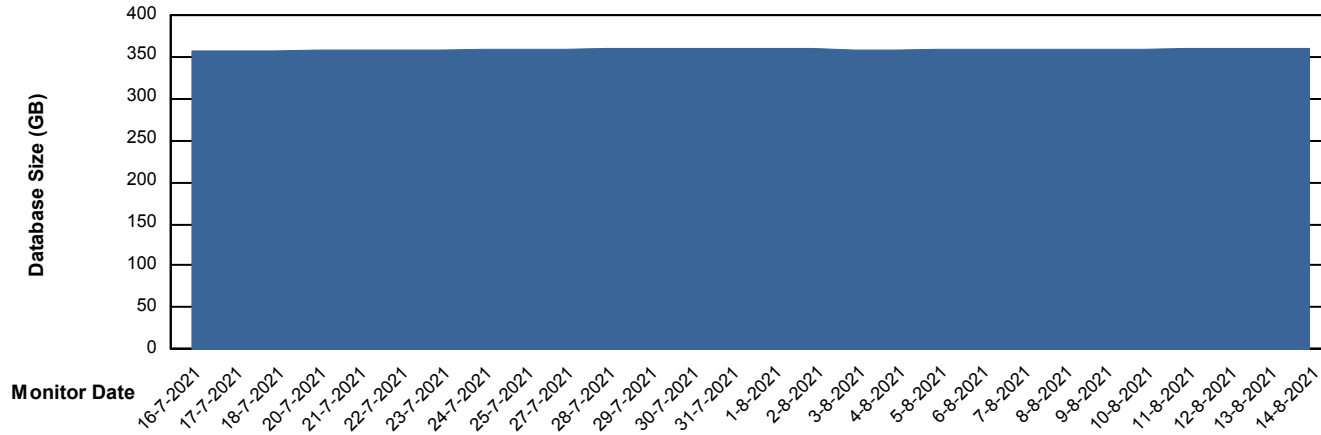

Database Performance LTS_PROD_CLSABSDB02_SBDB

Weekly SLA Customer Report

Customer LTS(CleanLease)_Production
Database ID 126

DATABASE SIZE LTS_PROD_CLSABSBI01_BI

Database growth over last month

DATABASE SIZE LTS_PROD_CLSABSDB01_PRDB