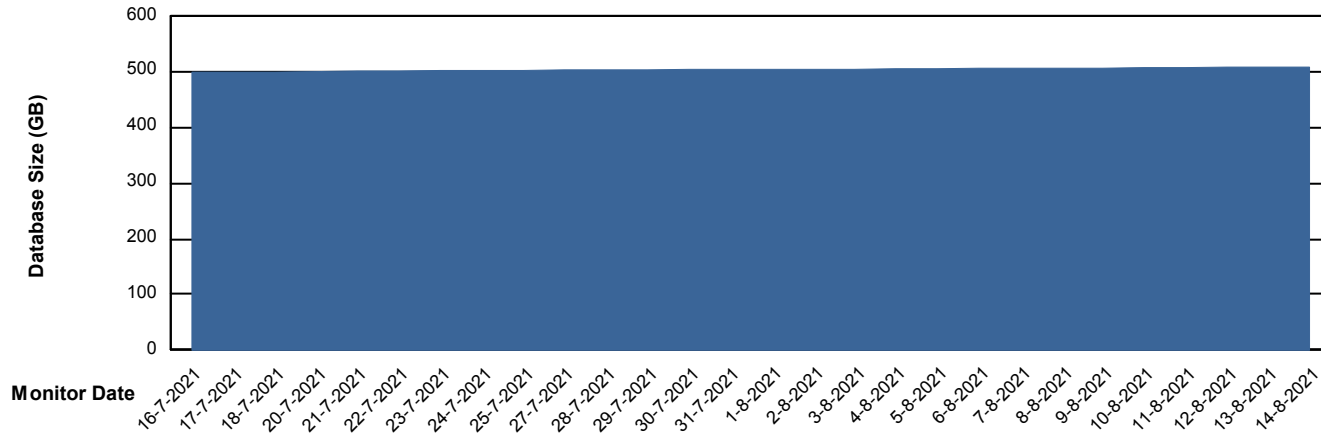

DATABASE SIZE LTS_PROD_CLSABSDB01_PRDB

Database growth over last month