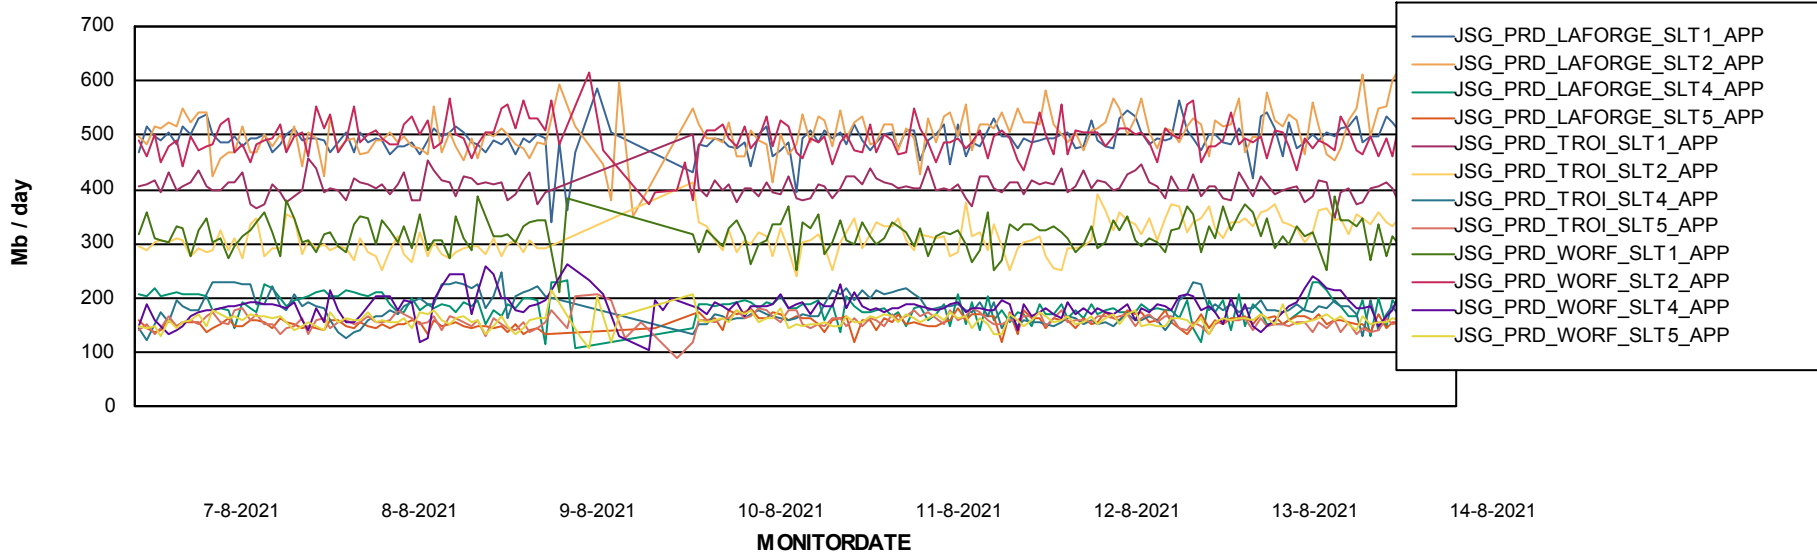

ABSSolute Application Server Services

Avg memory used per ABS Server Service