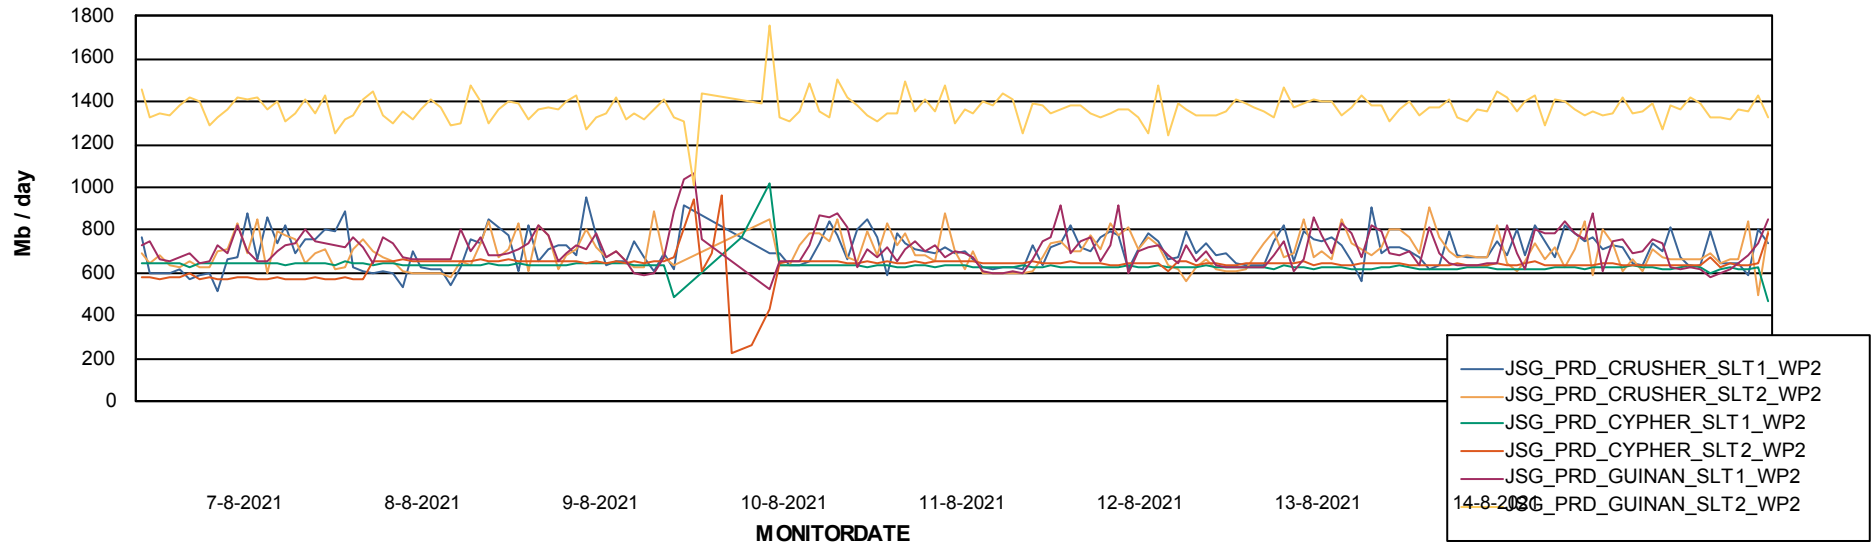

ABSolute Web Component Services

Avg memory used per ABS Web component