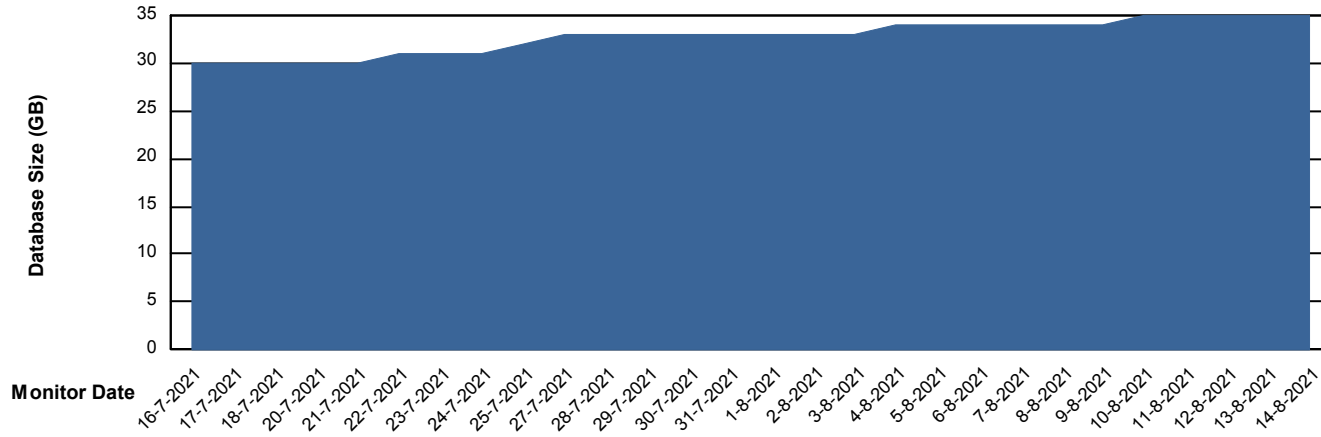

Weekly SLA Customer Report

Customer JSG_Production
Database ID 102

Database Performance JSG_PRD_YAR

Weekly SLA Customer Report

Customer JSG_Production
Database ID 102

DATABASE SIZE JSG_PRD_PICARD_DB

Database growth over last month