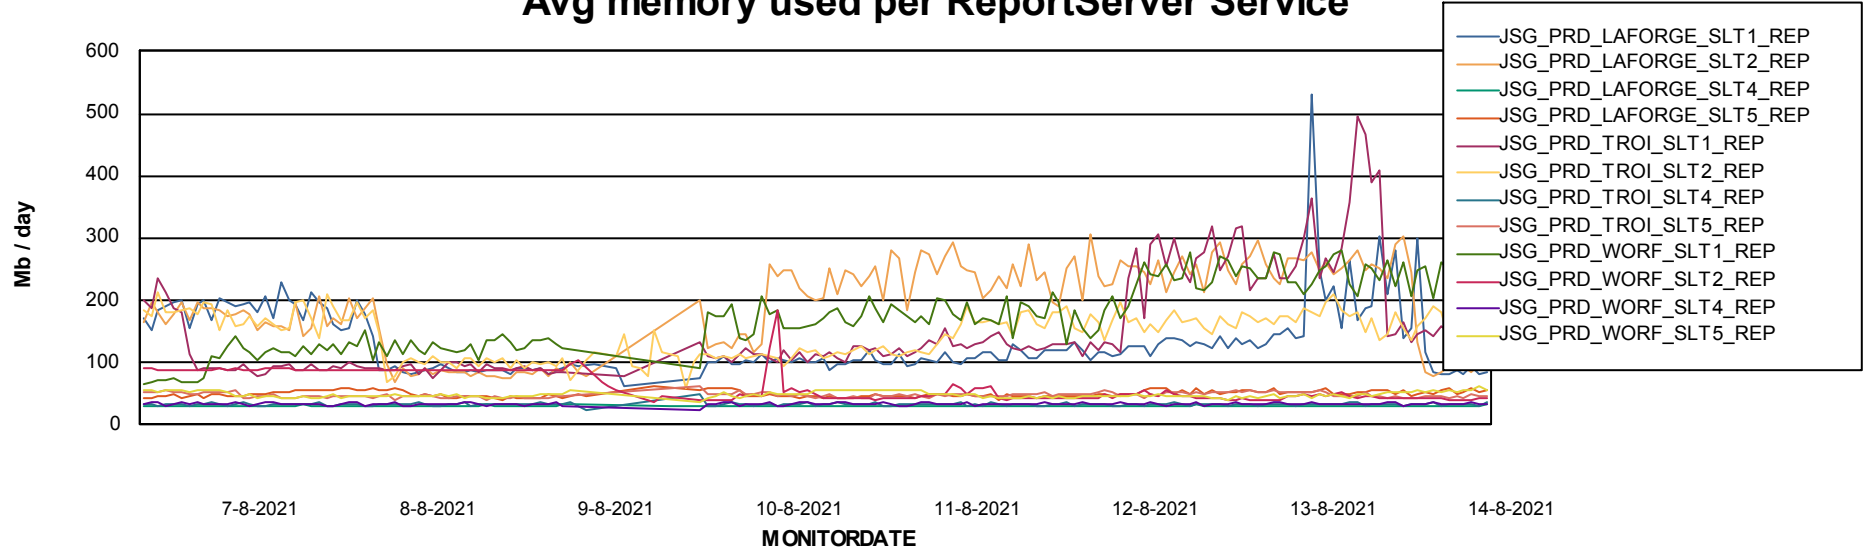

Avg memory used per ABS Server Service

Avg users per day per ABS server

Weekly SLA Customer Report

Customer JSG_Production
Database ID 102

ABSSolute Application ReportServer Services

Avg memory used per ReportServer Service