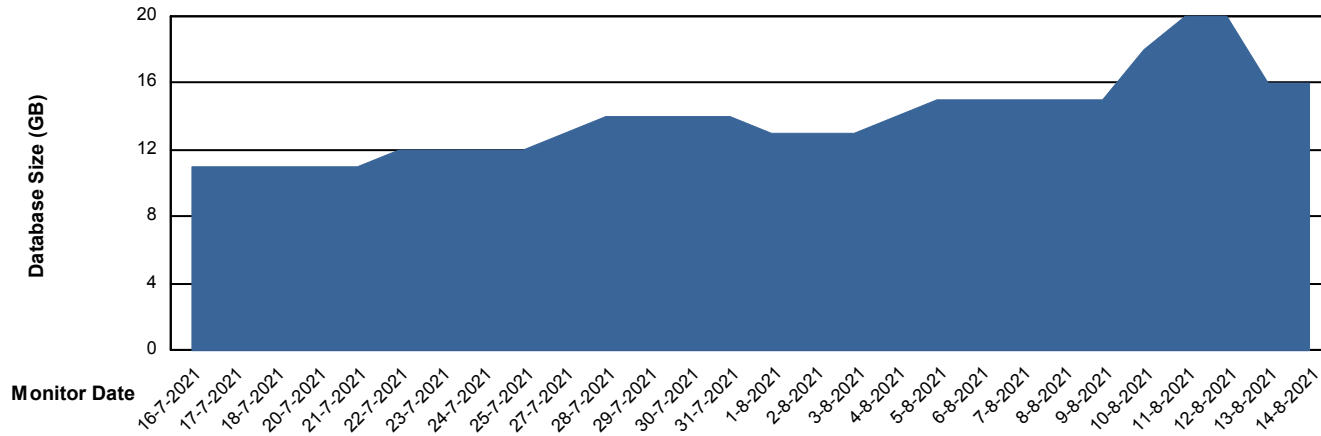

DATABASE SIZE JSG_PRD_YAR

Database growth over last month