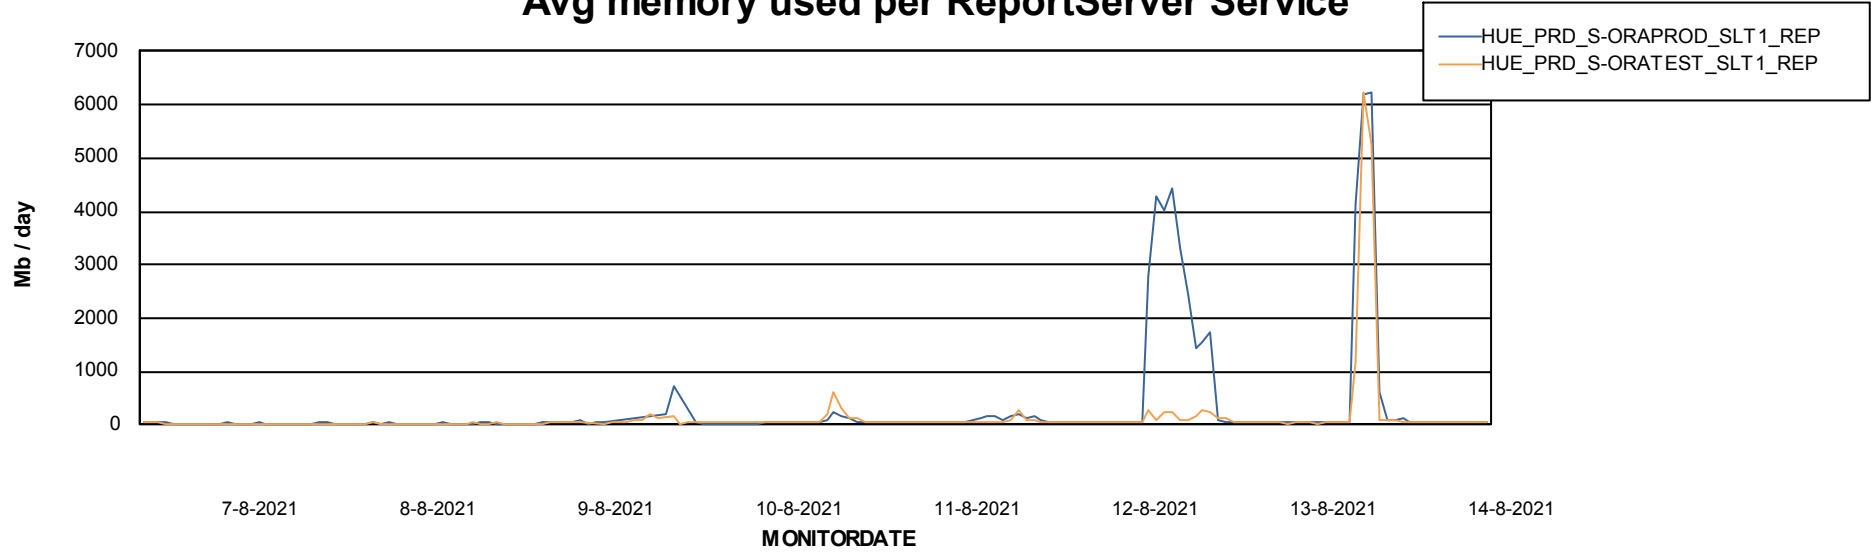

ABSSolute Application ReportServer Services

Avg memory used per ReportServer Service