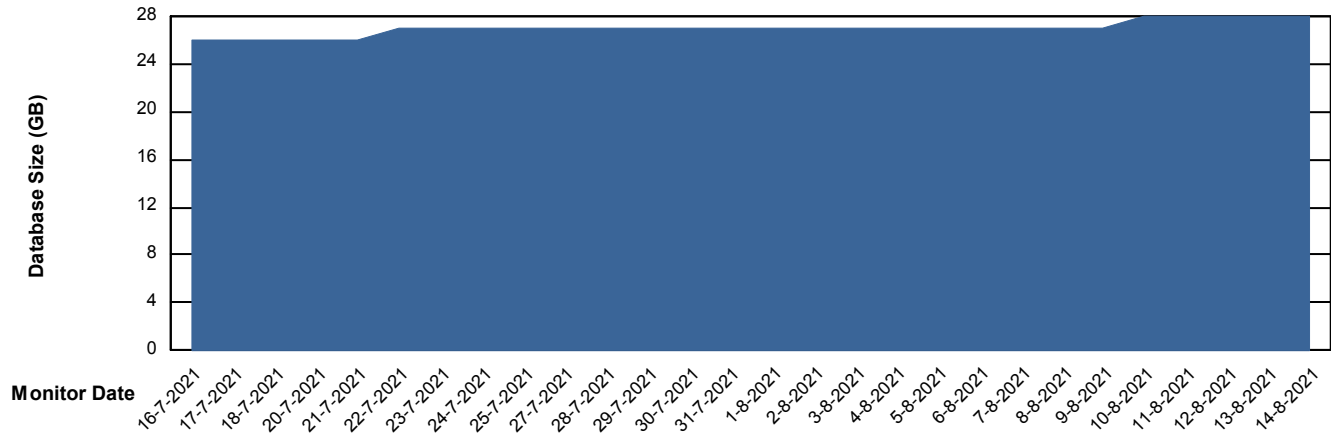

DATABASE SIZE HUE_PRD_S-ORAPROD_DB

Database growth over last month