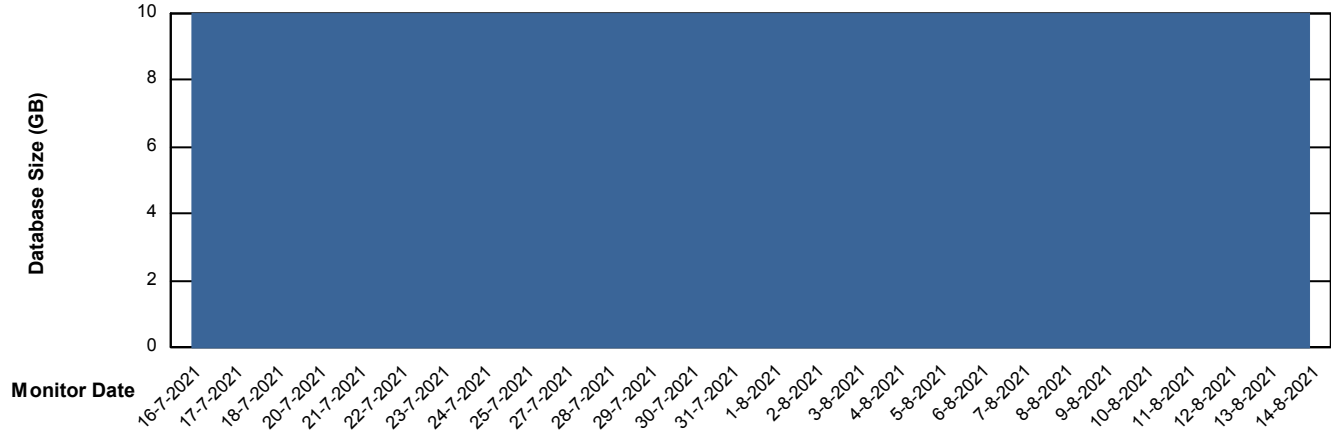

DATABASE SIZE HUE_PRD_S-ORABI_DB

Database growth over last month