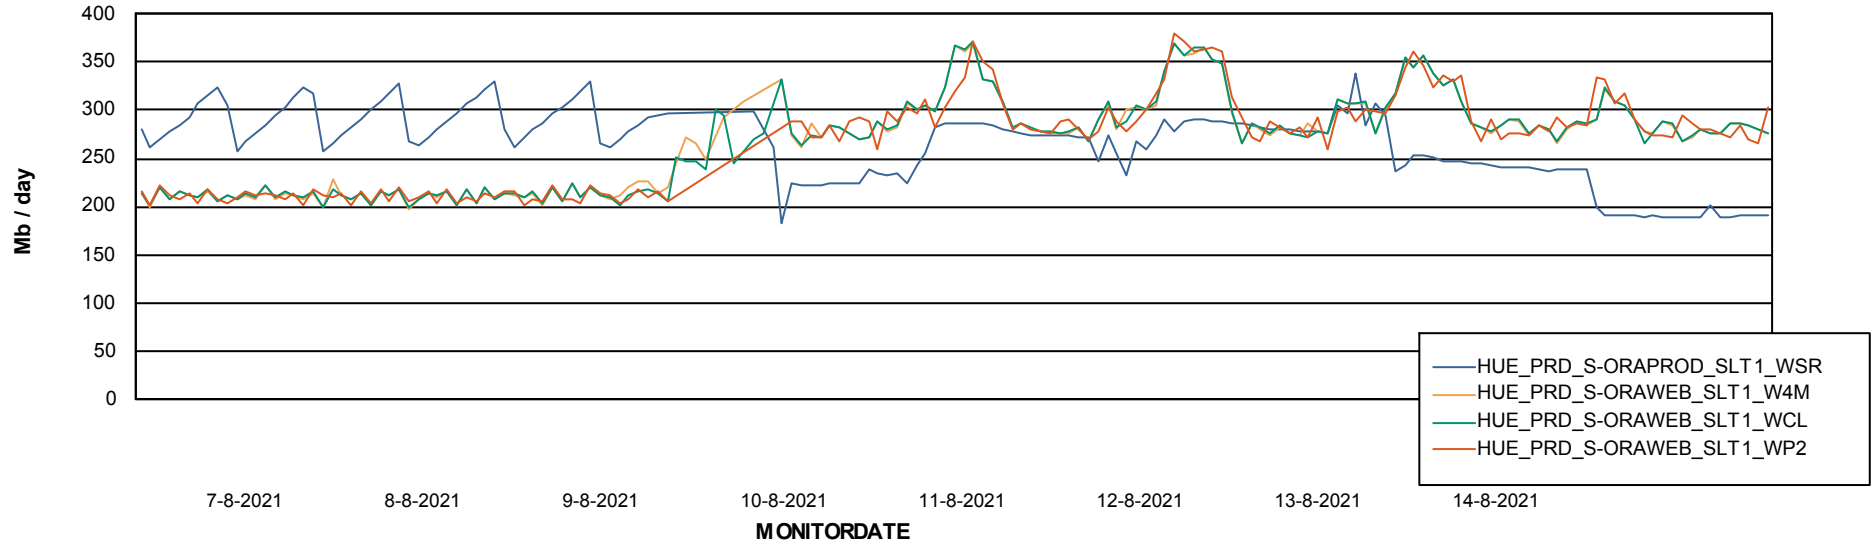

ABSSolute Application ReportServer Services

Avg memory used per ReportServer Service

Weekly SLA Customer Report

Customer HUE_Production
Database ID 104

ABSSolute Web Component Services

Avg memory used per ABS Web component