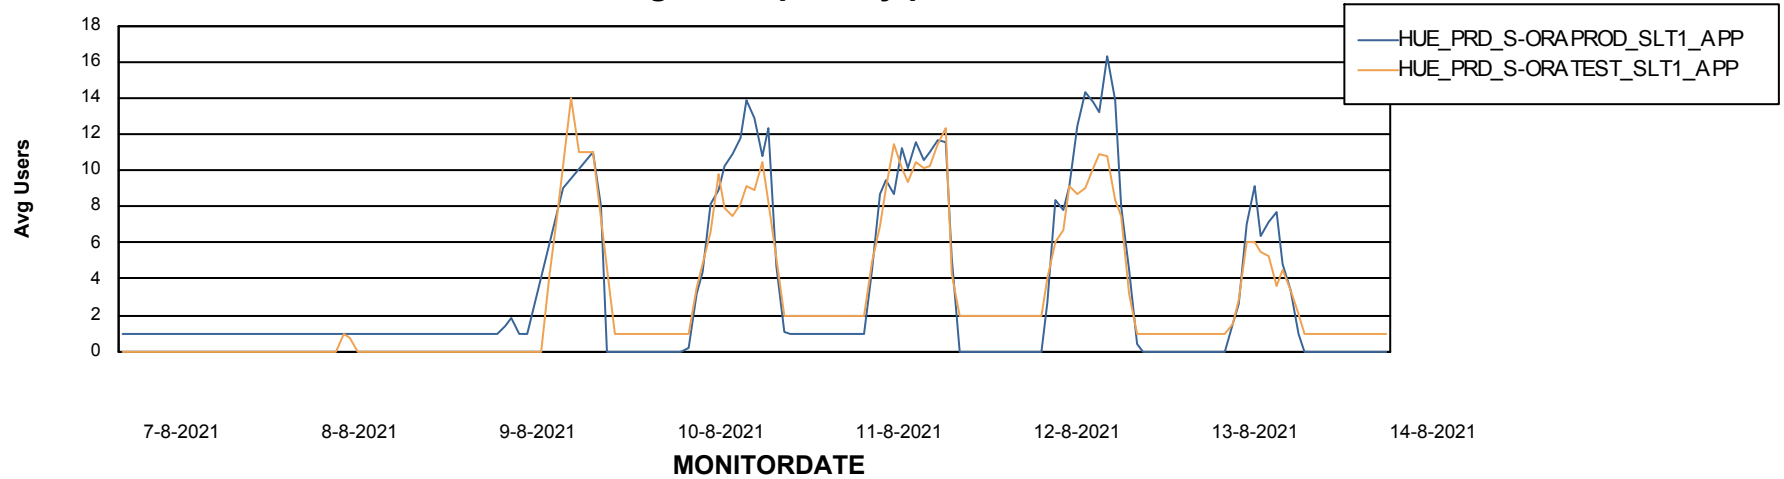

Weekly SLA Customer Report

Customer HUE_Production
Database ID 104

ABSSolute Application Server Services

Avg memory used per ABS Server Service

Avg users per day per ABS server

Weekly SLA Customer Report

Customer HUE_Production
Database ID 104