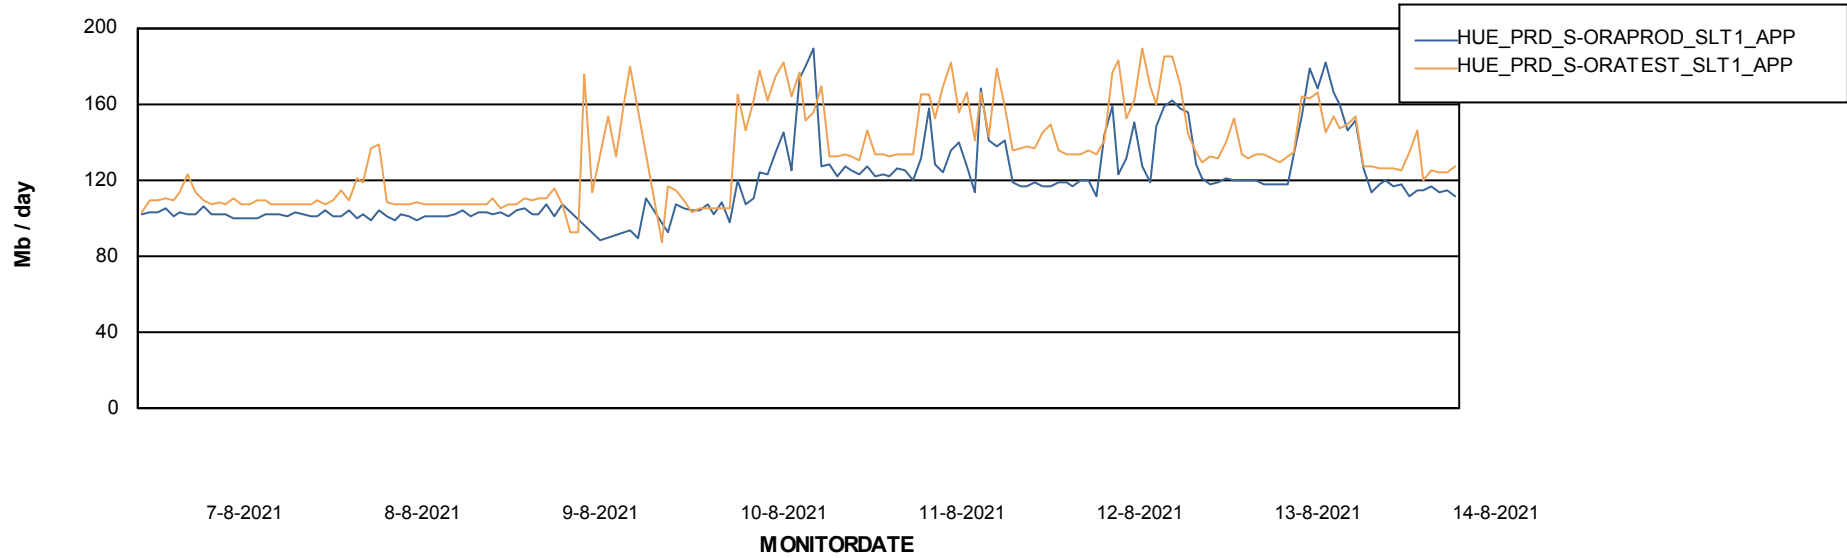

ABSSolute Application Server Services

Avg memory used per ABS Server Service