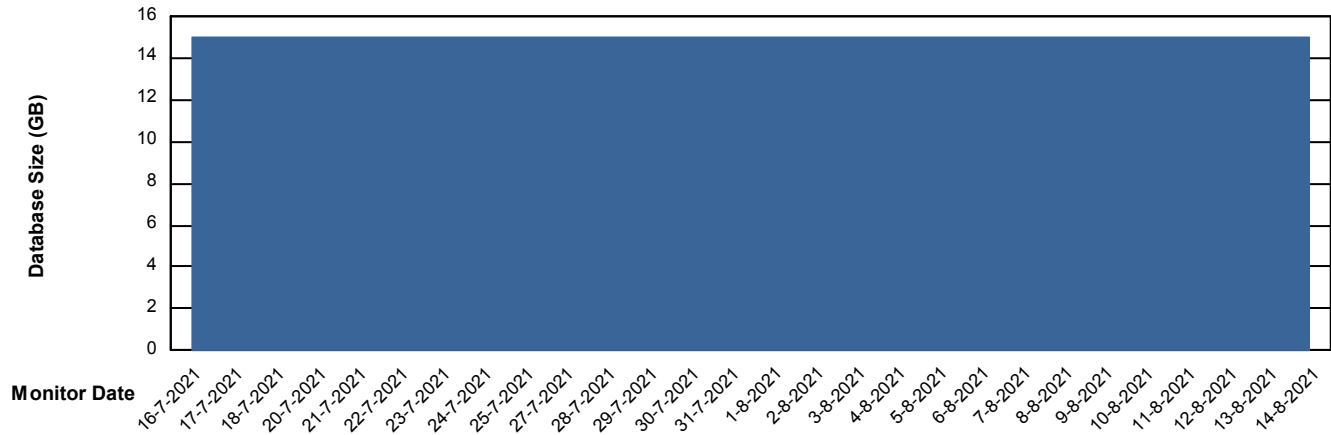

Weekly SLA Customer Report

Customer EUT_Production
Database ID 114

Weekly SLA Customer Report

Customer EUT_Production
Database ID 114

DATABASE SIZE EUT_EUP_PRD_URVINA22T_DB

Database growth over last month

DATABASE SIZE EUT_URM_PRD_URVINA26_DB

Database growth over last month

Weekly SLA Customer Report

Customer EUT_Production
 Database ID 114

Database Tablespace EUT_EUP_PRD_URVINA22T_DB

Date	Tablespace Name	Filesize (Gb)	Usedsize (Gb)	Percentage free
14-8-2021	ABSDATA	100	65	35
	INDX	20	13	35
13-8-2021	ABSDATA	100	65	35
	INDX	20	13	35
12-8-2021	ABSDATA	100	65	35
	INDX	20	13	35
11-8-2021	ABSDATA	100	65	35
	INDX	20	13	35
10-8-2021	ABSDATA	100	64	36
	INDX	20	13	35
9-8-2021	ABSDATA	100	64	36
	INDX	20	13	35
8-8-2021	ABSDATA	100	64	36
	INDX	20	13	35