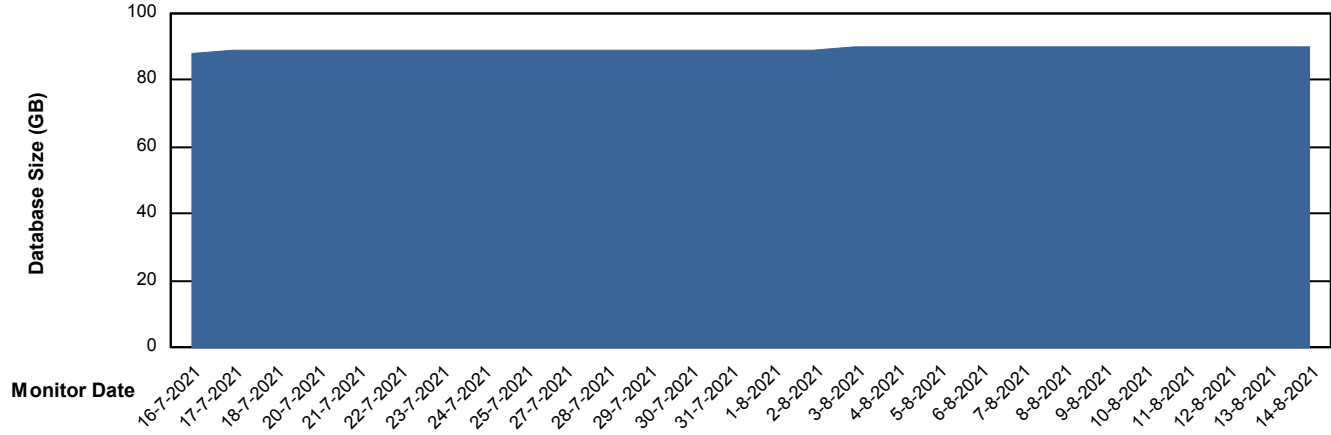

Weekly SLA Customer Report

Customer EUT_Production
Database ID 114

Weekly SLA Customer Report

Customer EUT_Production
Database ID 114

DATABASE SIZE EUT_EUP_PRD_URVINA22T_DB

Database growth over last month

DATABASE SIZE EUT_URM_PRD_URVINA26_DB

Database growth over last month

Weekly SLA Customer Report

Customer EUT_Production
 Database ID 114

Database Tablespace EUT_EUP_PRD_URVINA22T_DB

Date	Tablespace Name	Filesize (Gb)	Usedsize (Gb)	Percentage free
14-8-2021	ABSDATA	100	65	35
	INDX	20	13	35
13-8-2021	ABSDATA	100	65	35
	INDX	20	13	35
12-8-2021	ABSDATA	100	65	35
	INDX	20	13	35
11-8-2021	ABSDATA	100	65	35
	INDX	20	13	35
10-8-2021	ABSDATA	100	64	36
	INDX	20	13	35
9-8-2021	ABSDATA	100	64	36
	INDX	20	13	35
8-8-2021	ABSDATA	100	64	36
	INDX	20	13	35