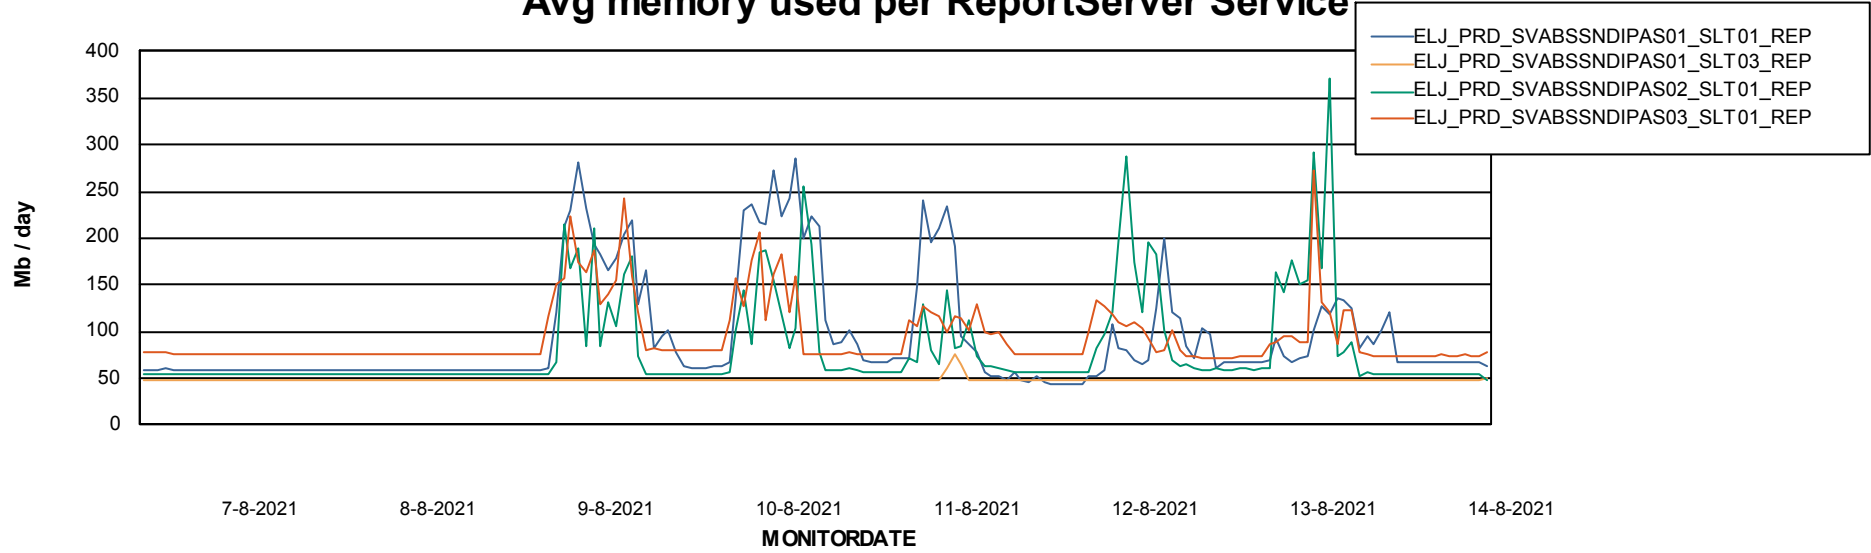

ABSSolute Application ReportServer Services

Avg memory used per ReportServer Service