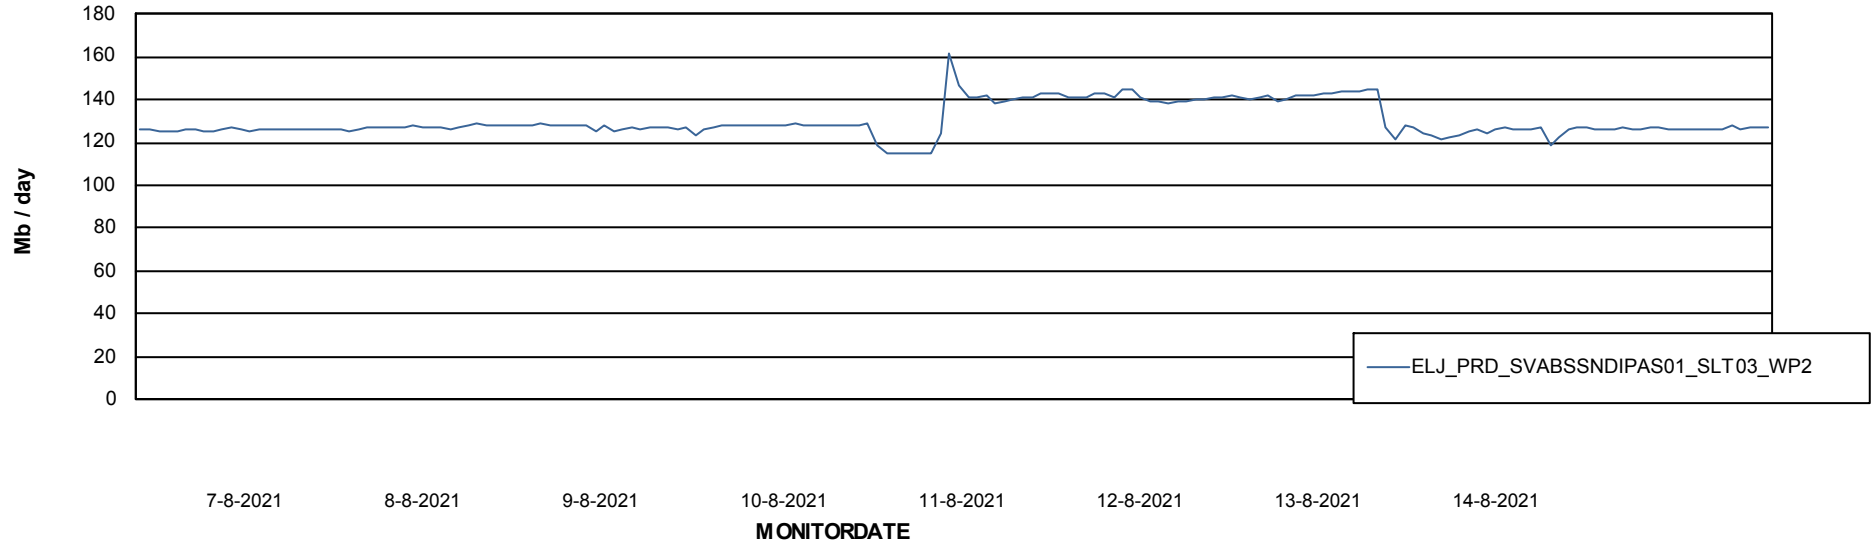

ABSSolute Web Component Services

Avg memory used per ABS Web component