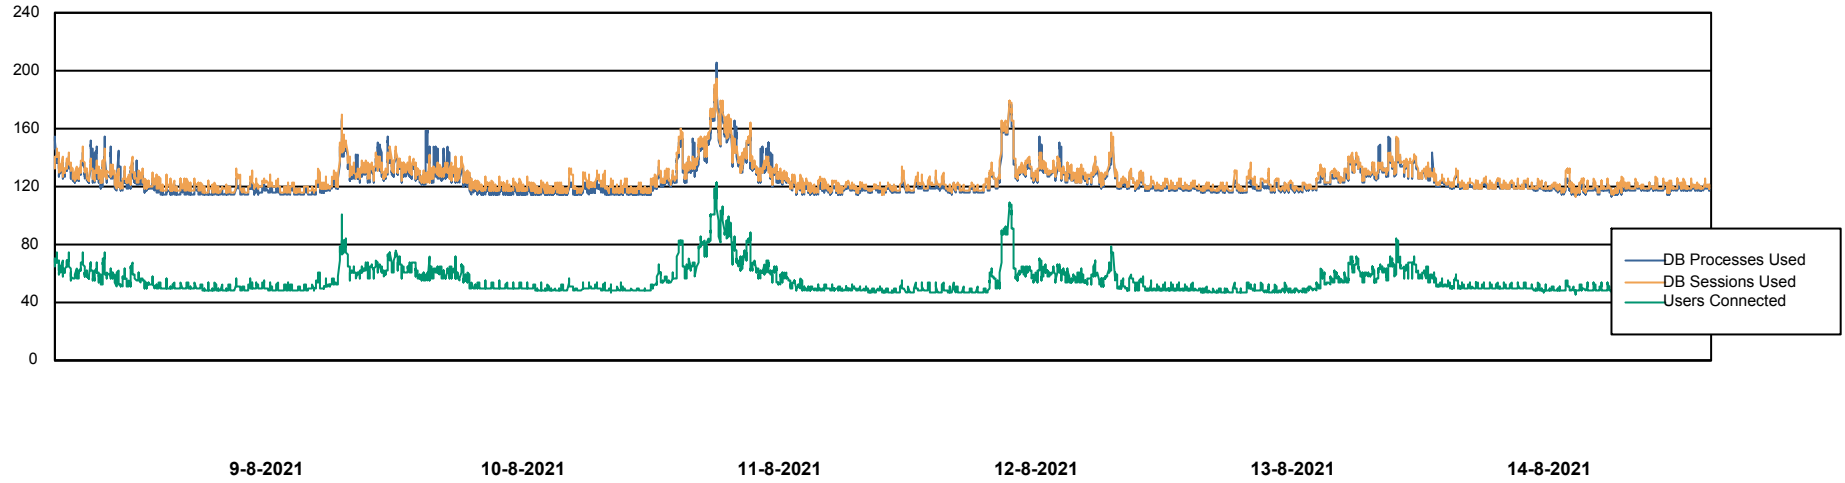

Database Performance ELJDB_Production