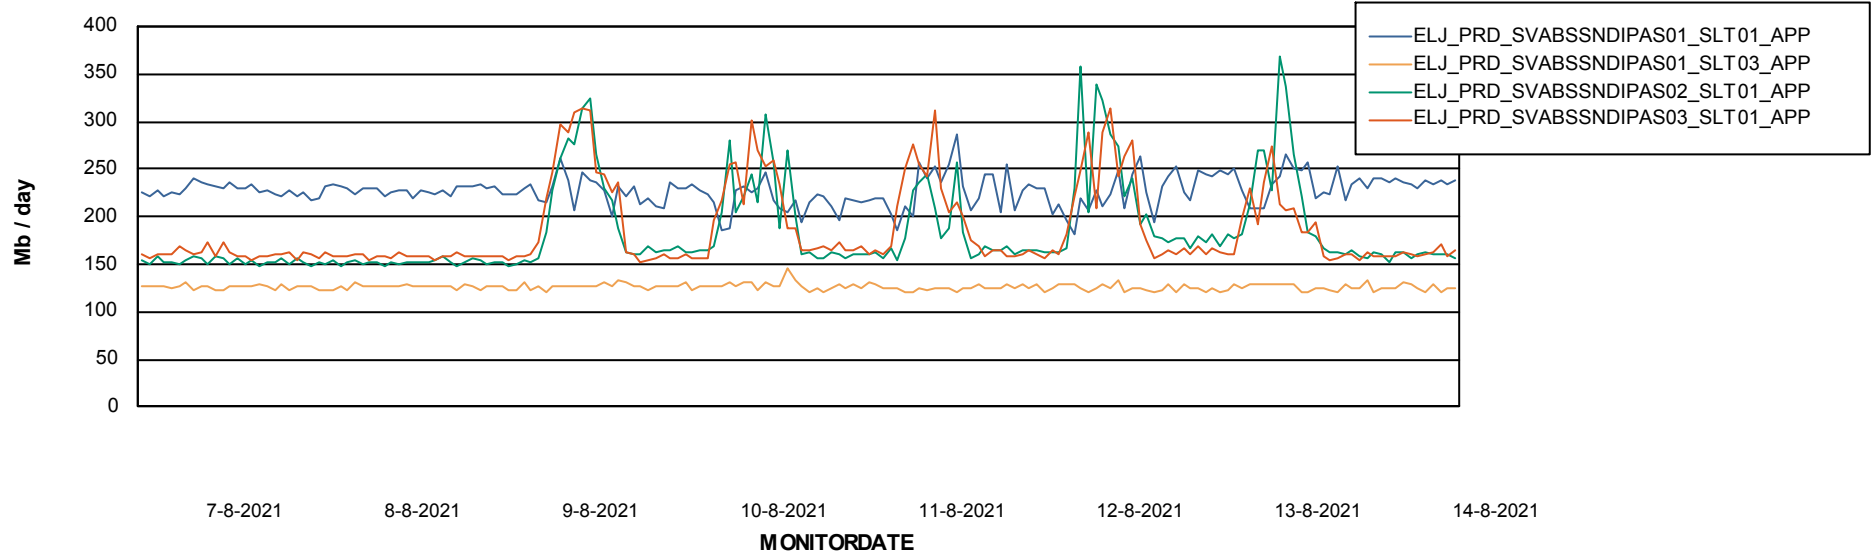

ABSSolute Application Server Services

Avg memory used per ABS Server Service