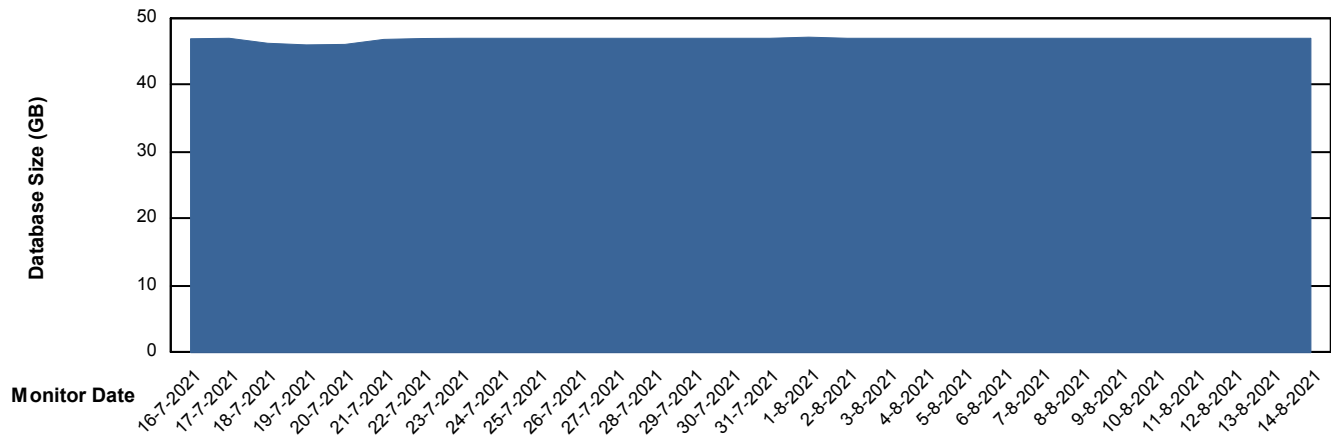

DATABASE SIZE ELJDB_Production

Database growth over last month