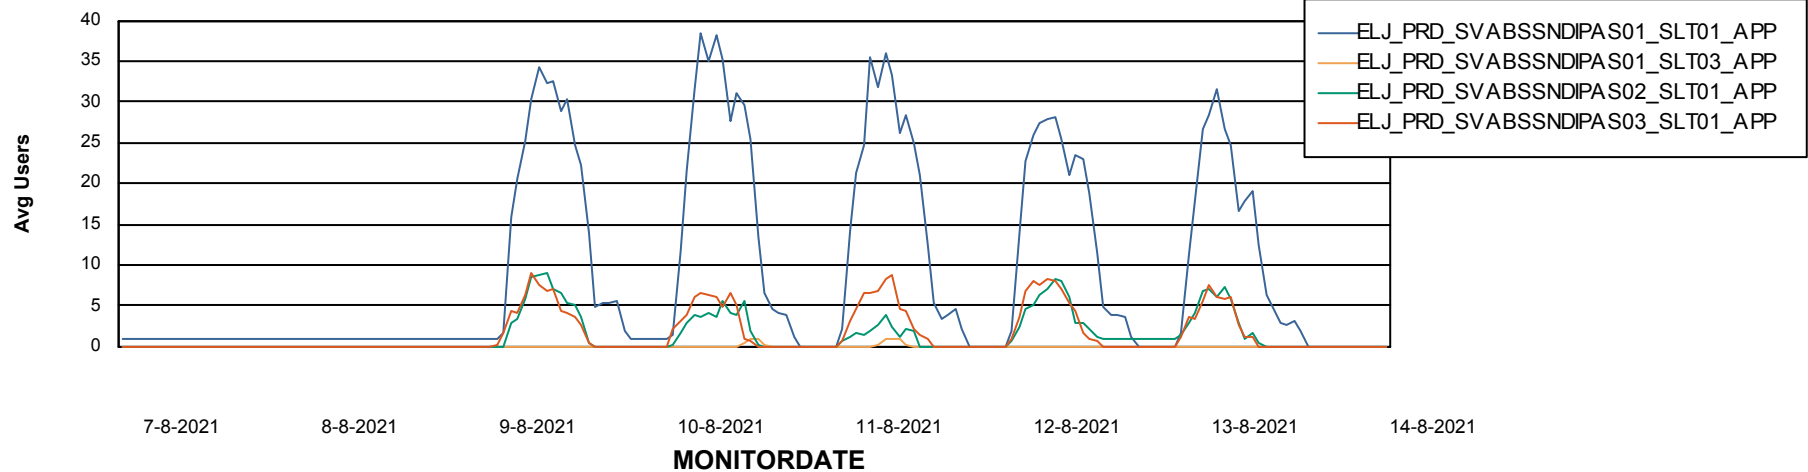

Avg users per day per ABS server