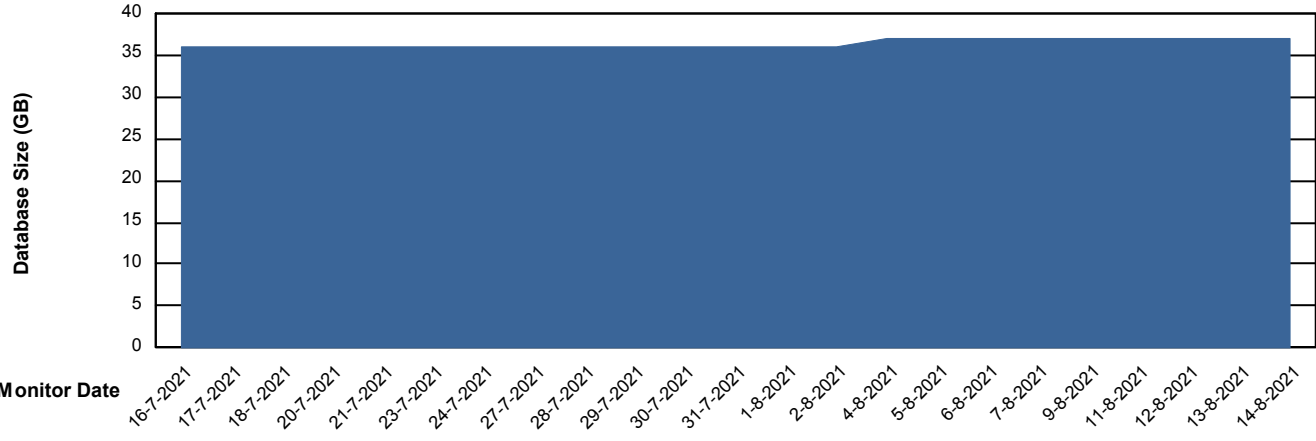

DATABASE SIZE ECLDB_Production

Database growth over last month