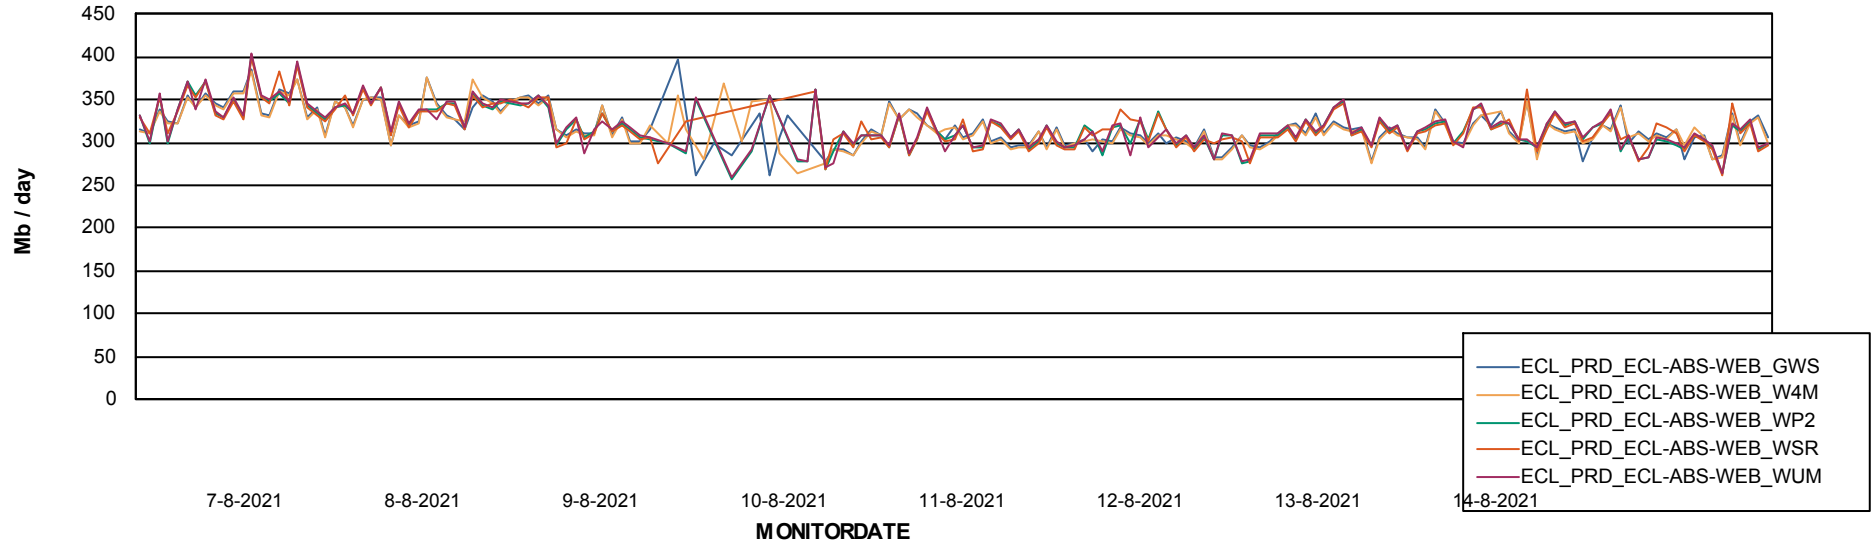

ABSSolute Web Component Services

Avg memory used per ABS Web component