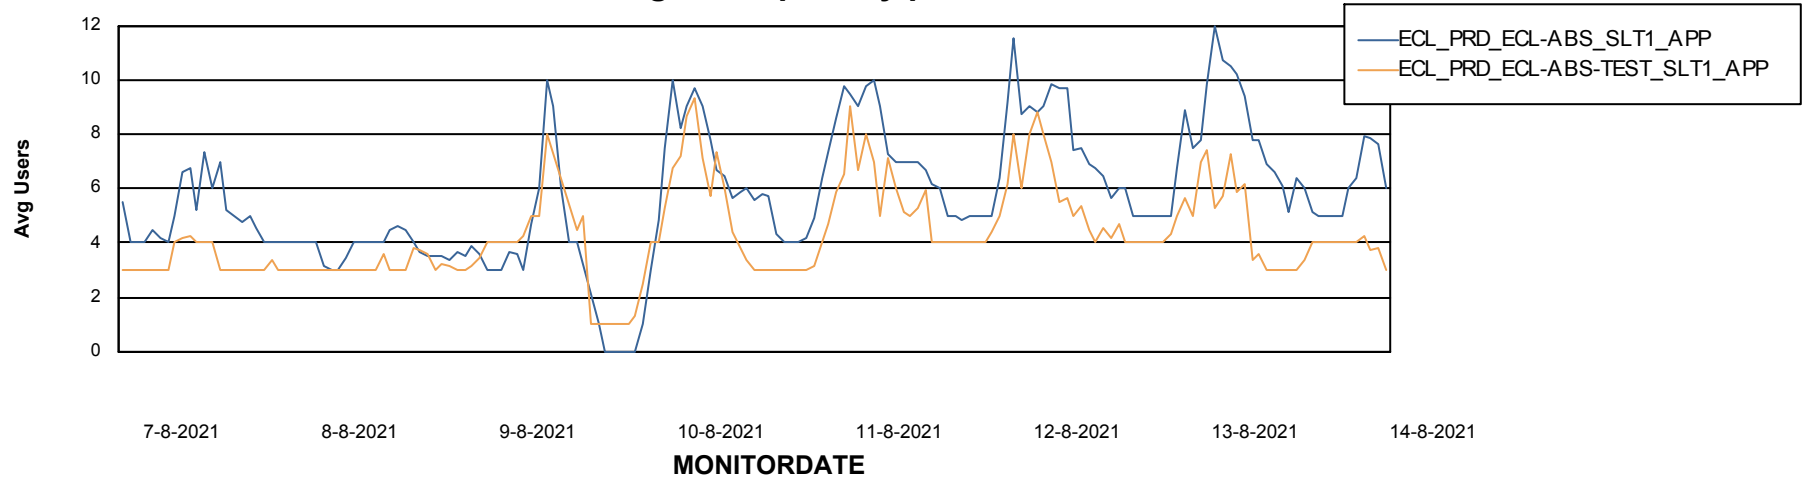

Avg users per day per ABS server