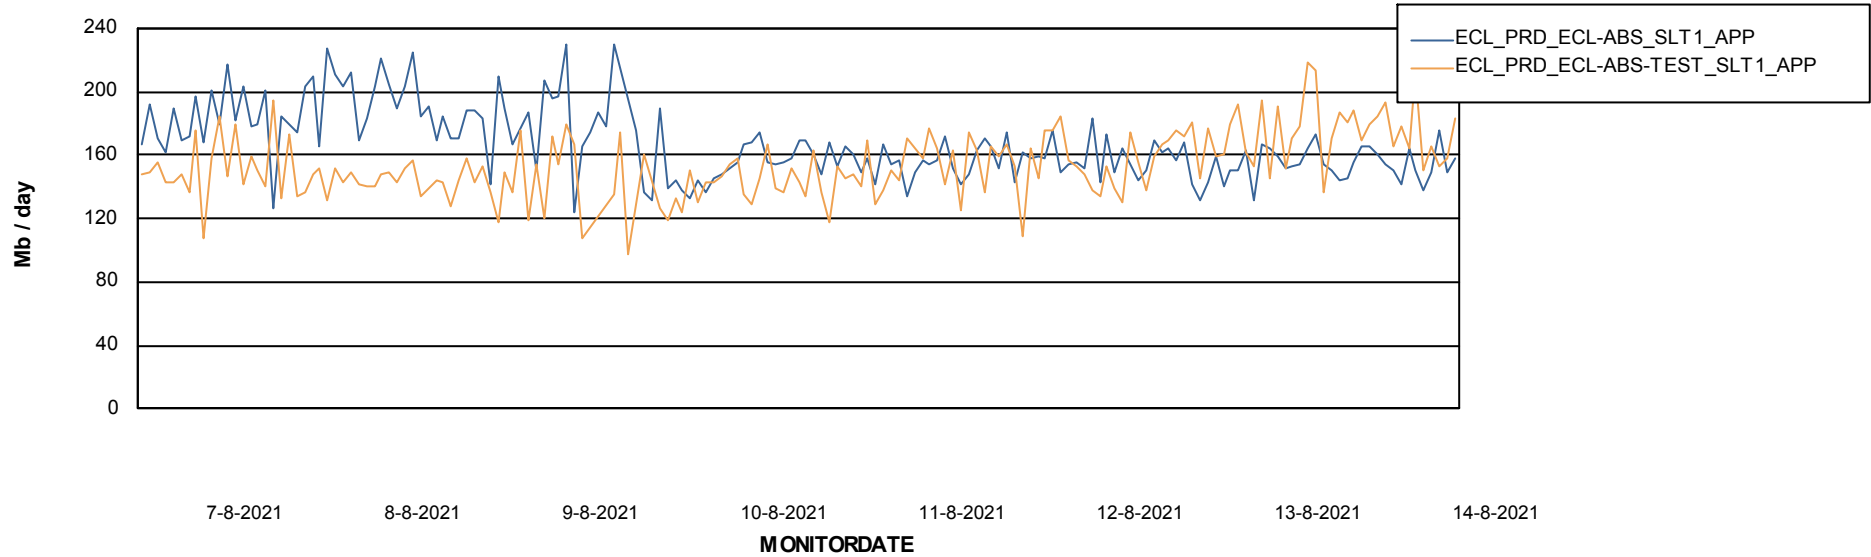

ABSSolute Application Server Services

Avg memory used per ABS Server Service