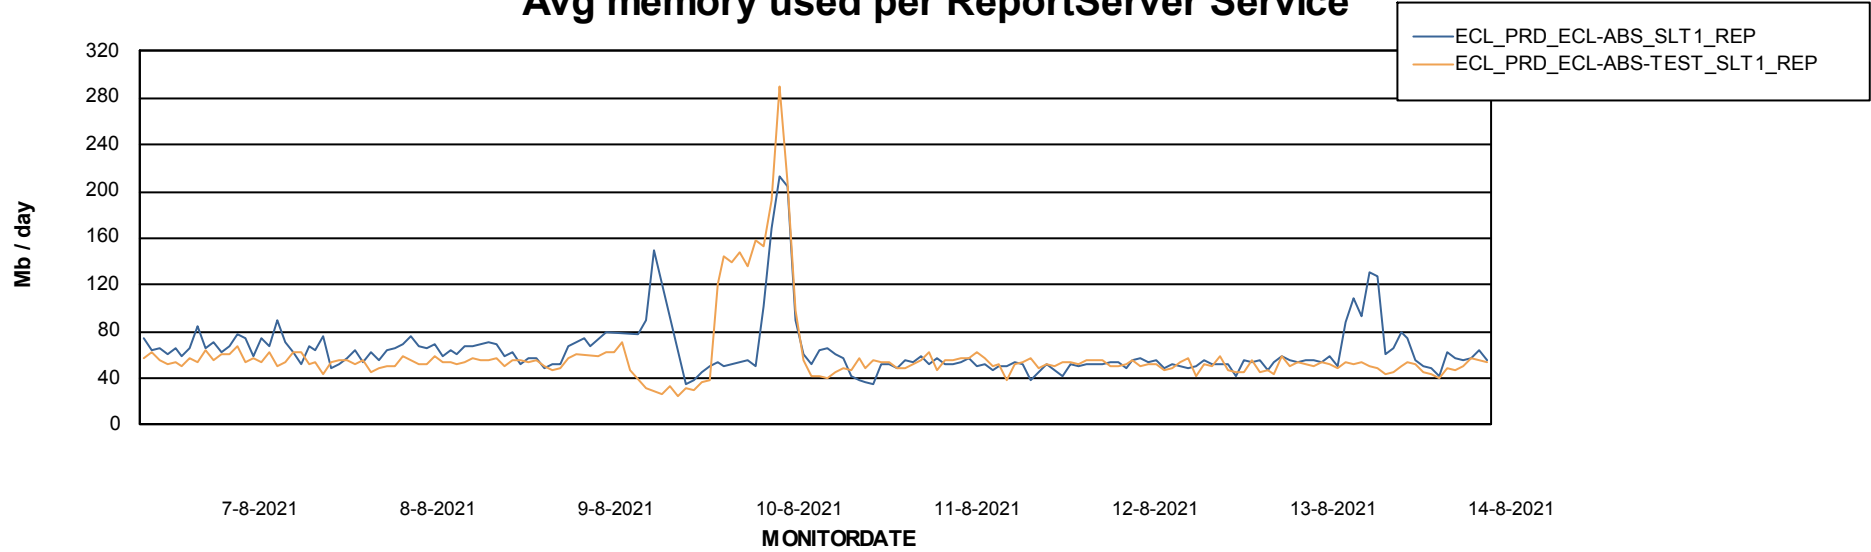

ABSSolute Application ReportServer Services

Avg memory used per ReportServer Service