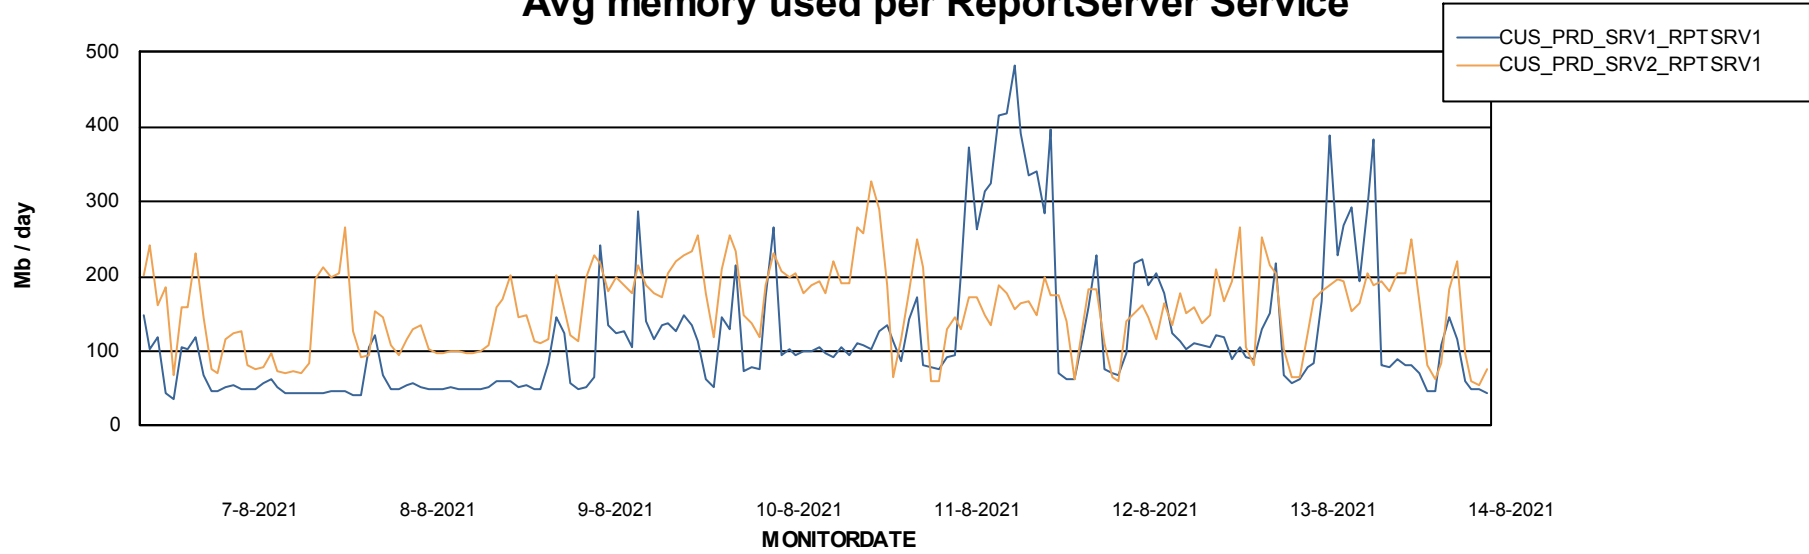

Avg memory used per ABS Server Service

Avg users per day per ABS server

Weekly SLA Customer Report

Customer CUS Production
Database ID 84

ABSSolute Web Component Services

Avg memory used per ReportServer Service