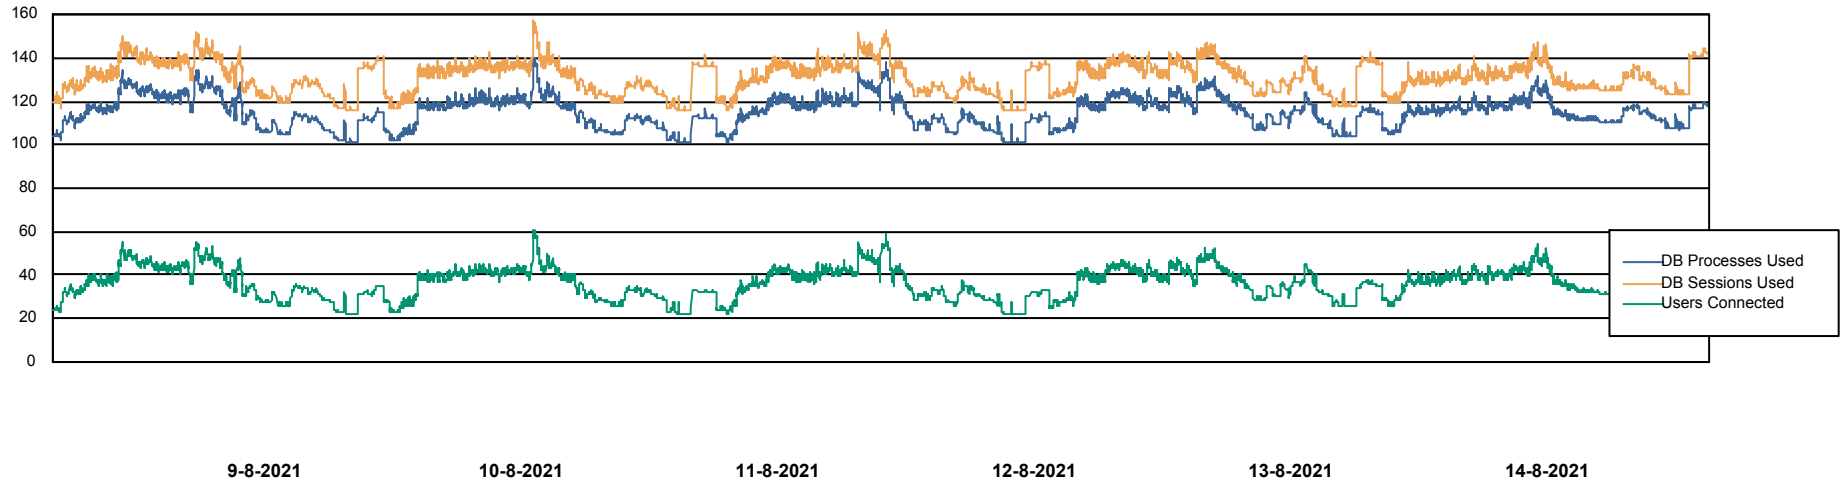

Harddisk Usage CUS_StandByDBSrv_ABSDB2

	Free disk space on c: (%)	Total disk space on c: (Gb)	Free disk space on d: (%)	Total disk space on d: (Gb)
14-8-2021	72	199	24	1,024
13-8-2021	72	199	24	1,024
12-8-2021	72	199	24	1,024
11-8-2021	72	199	24	1,024
10-8-2021	72	199	24	1,024
9-8-2021	72	199	24	1,024
8-8-2021	72	199	24	1,024

Weekly SLA Customer Report

Customer CUS Production
Database ID 84

Database Performance CUS_ProdDB_Primary

Weekly SLA Customer Report

Customer CUS Production
Database ID 84

Database Performance CUS_ProdDB_Standby