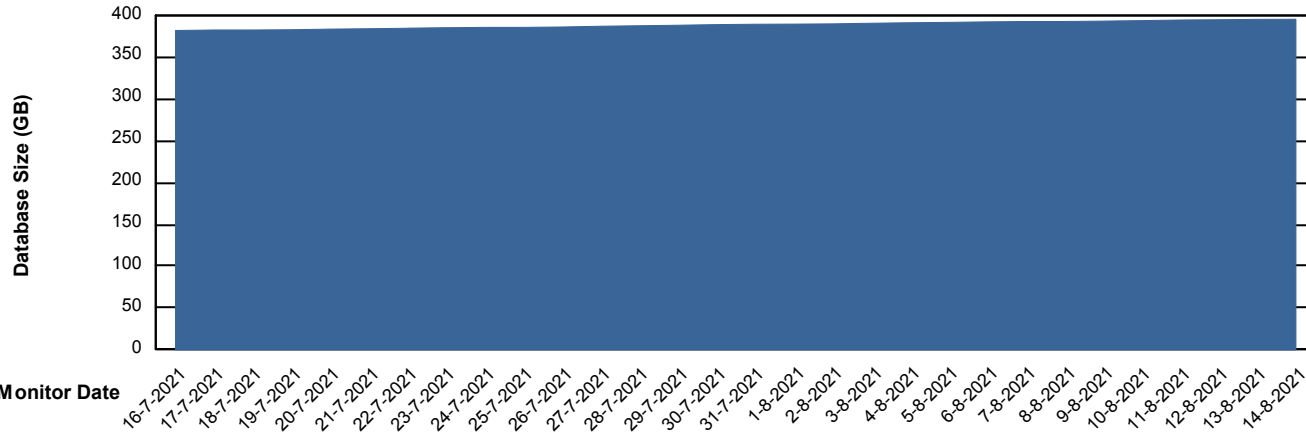

DATABASE SIZE CUS_ProdDB_Primary

Database growth over last month