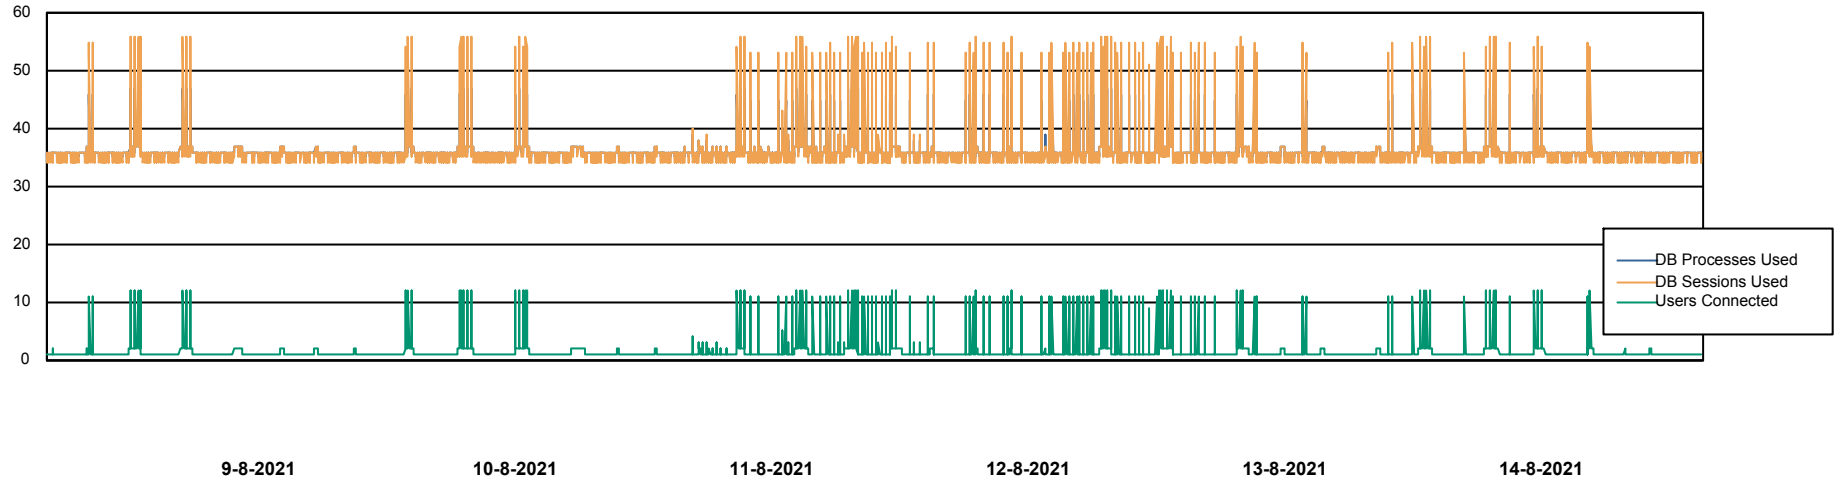

Weekly SLA Customer Report

Customer CUS Production
Database ID 84

Database Performance CUS_ProdDB_Primary

Weekly SLA Customer Report

Customer CUS Production
Database ID 84

Database Performance CUS_ProdDB_Standby