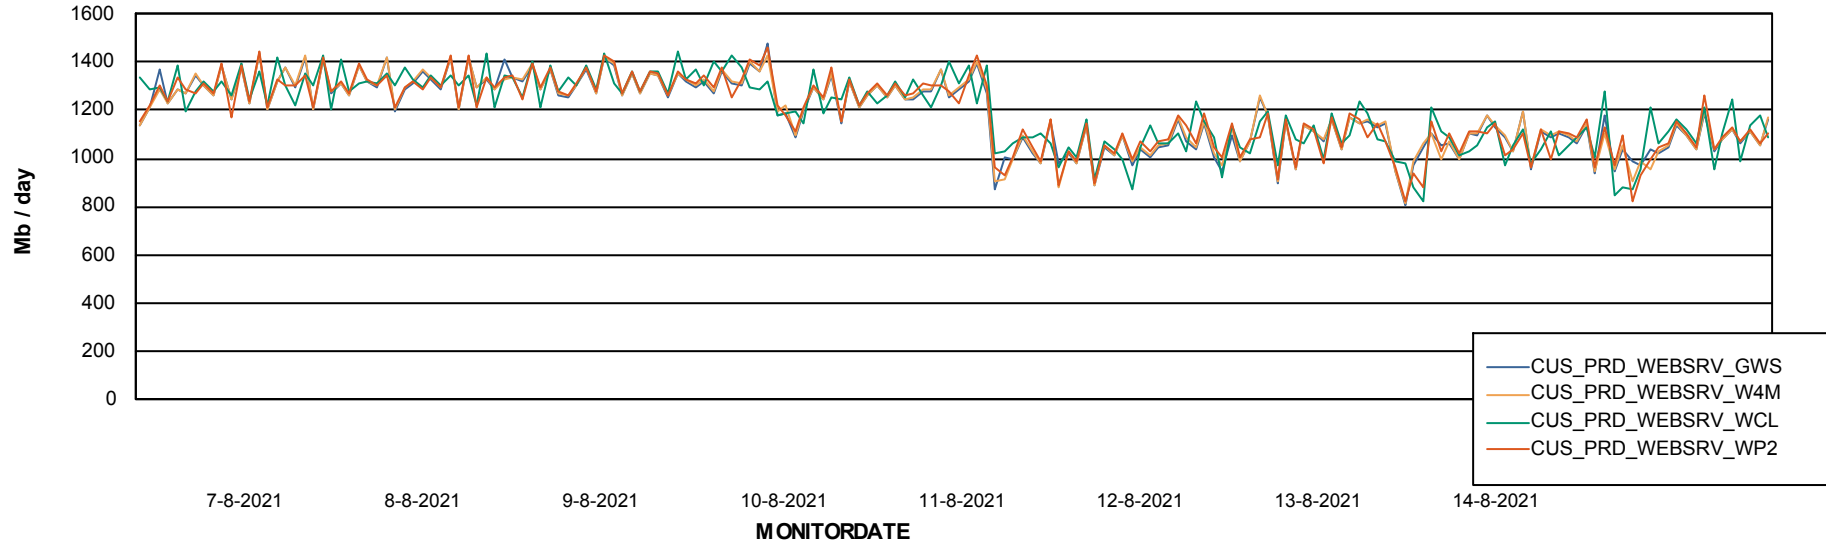

ABSSolute Web Component Services

Avg memory used per ABS Web component