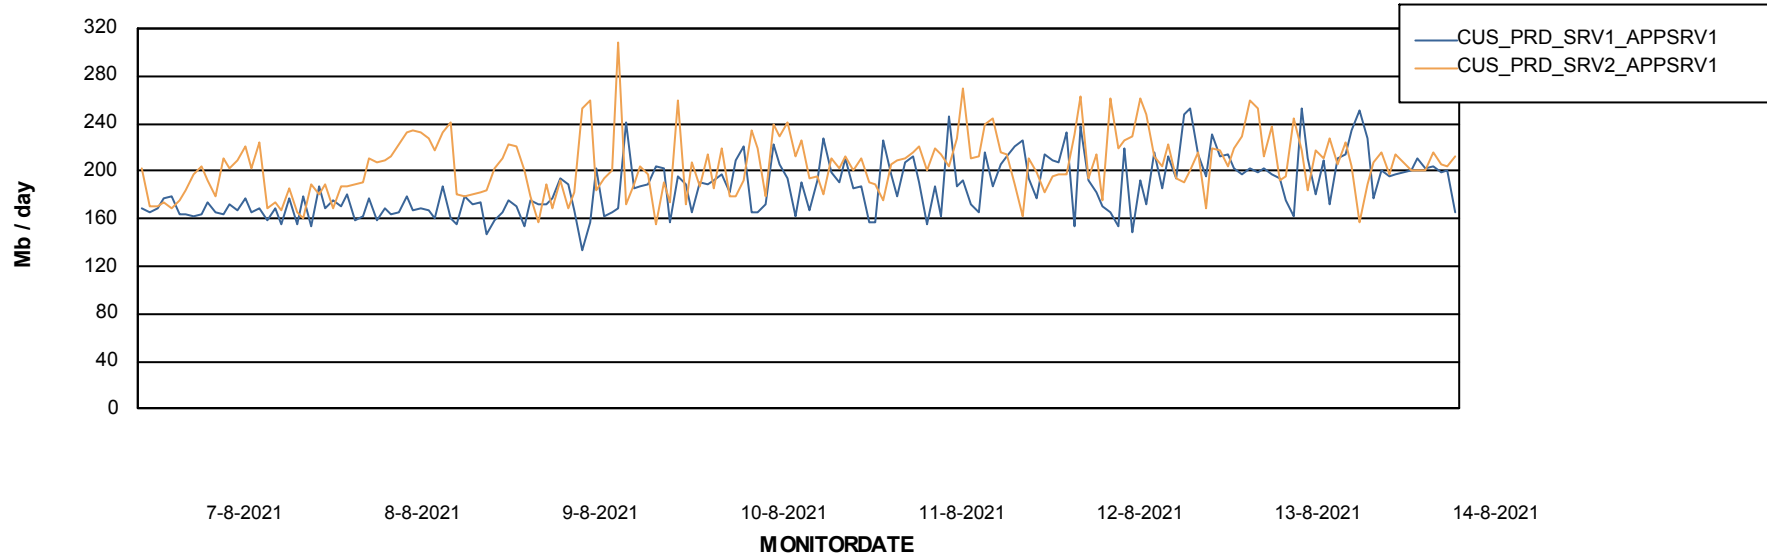

ABSSolute Application Server Services

Avg memory used per ABS Server Service