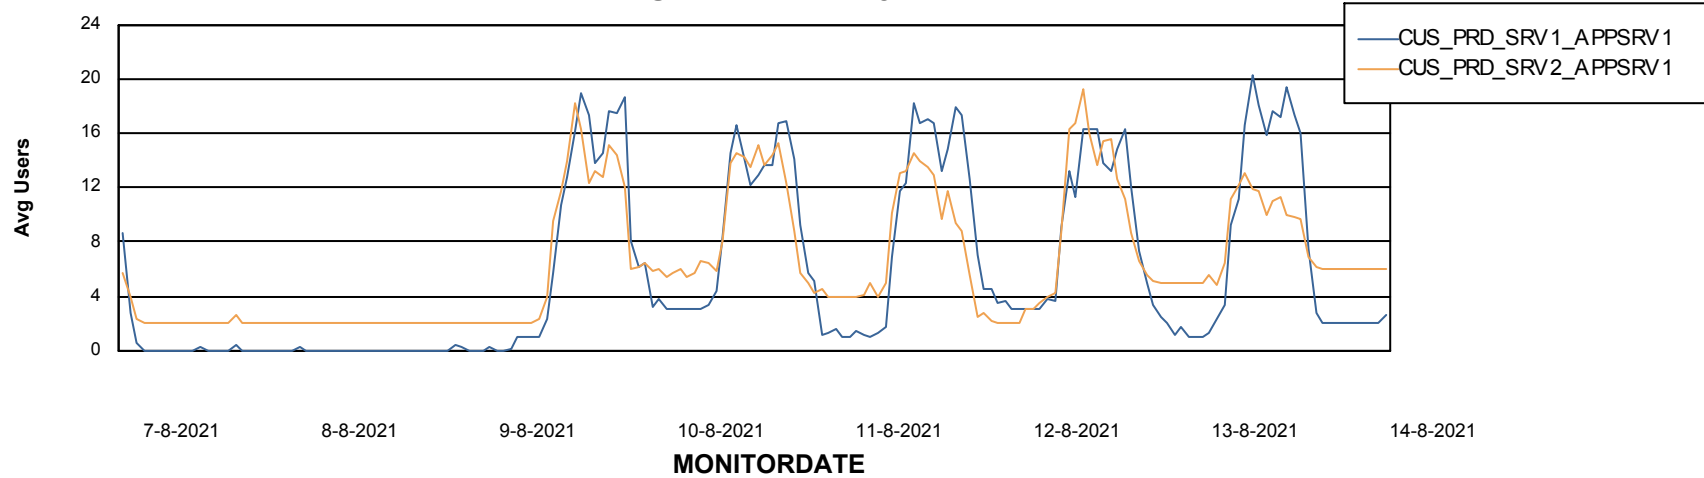

Avg users per day per ABS server