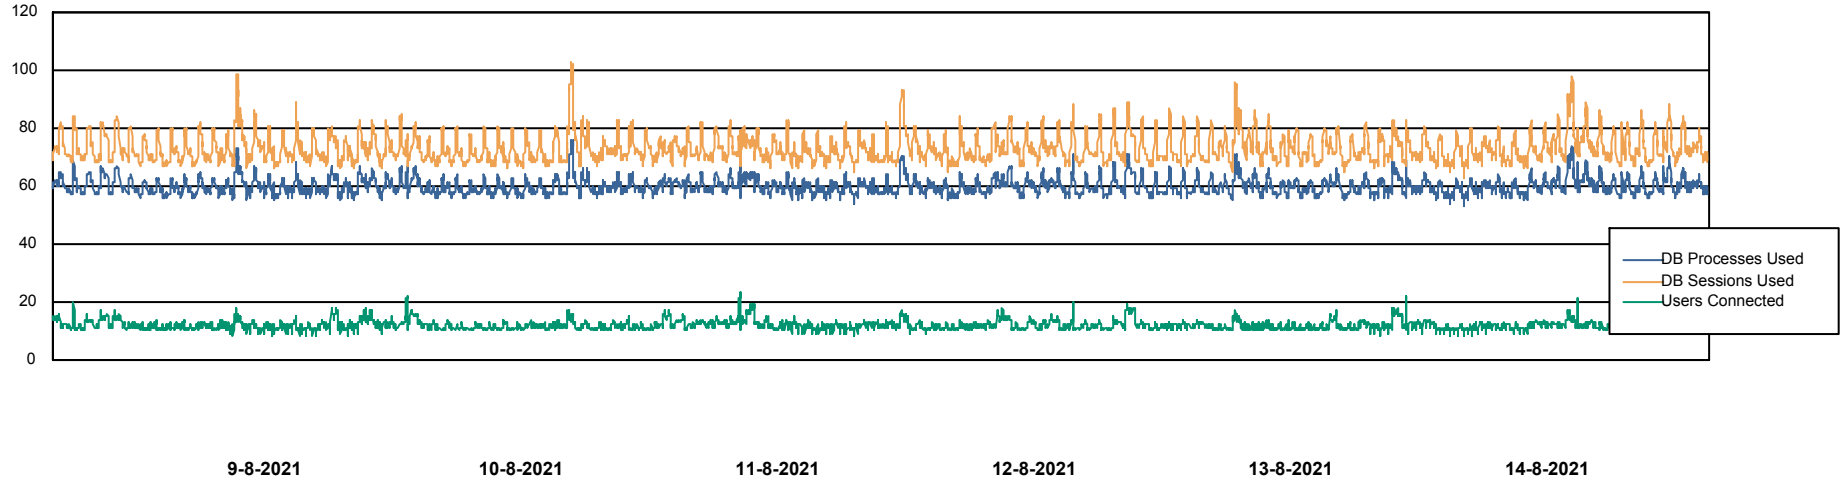

Weekly SLA Customer Report

Customer CLO Production
Database ID 38

Database Performance CLODB_PRD_BI

Weekly SLA Customer Report

Customer CLO Production
Database ID 38

Database Performance CLODB_PRD_Production