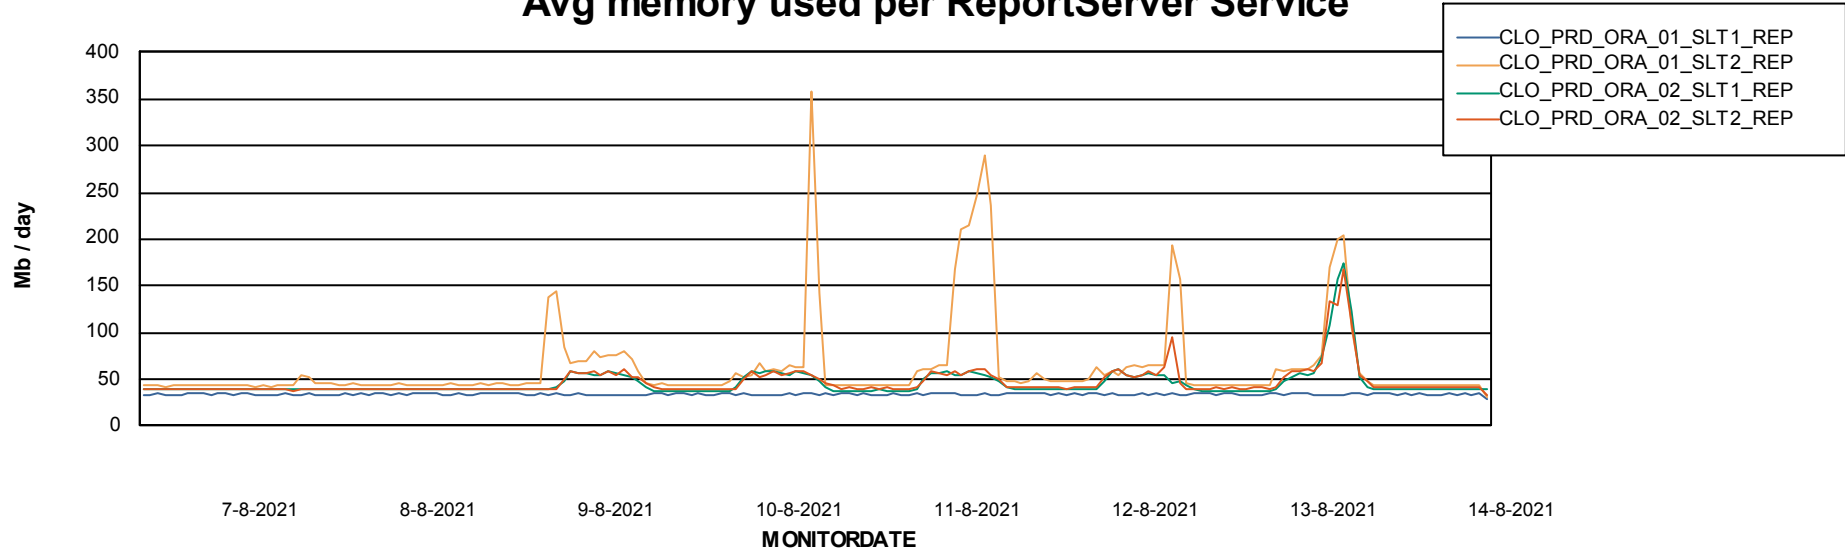

Avg memory used per ABS Server Service

Avg users per day per ABS server

Weekly SLA Customer Report

Customer CLO Production
Database ID 38

ABSSolute Application ReportServer Services

Avg memory used per ReportServer Service