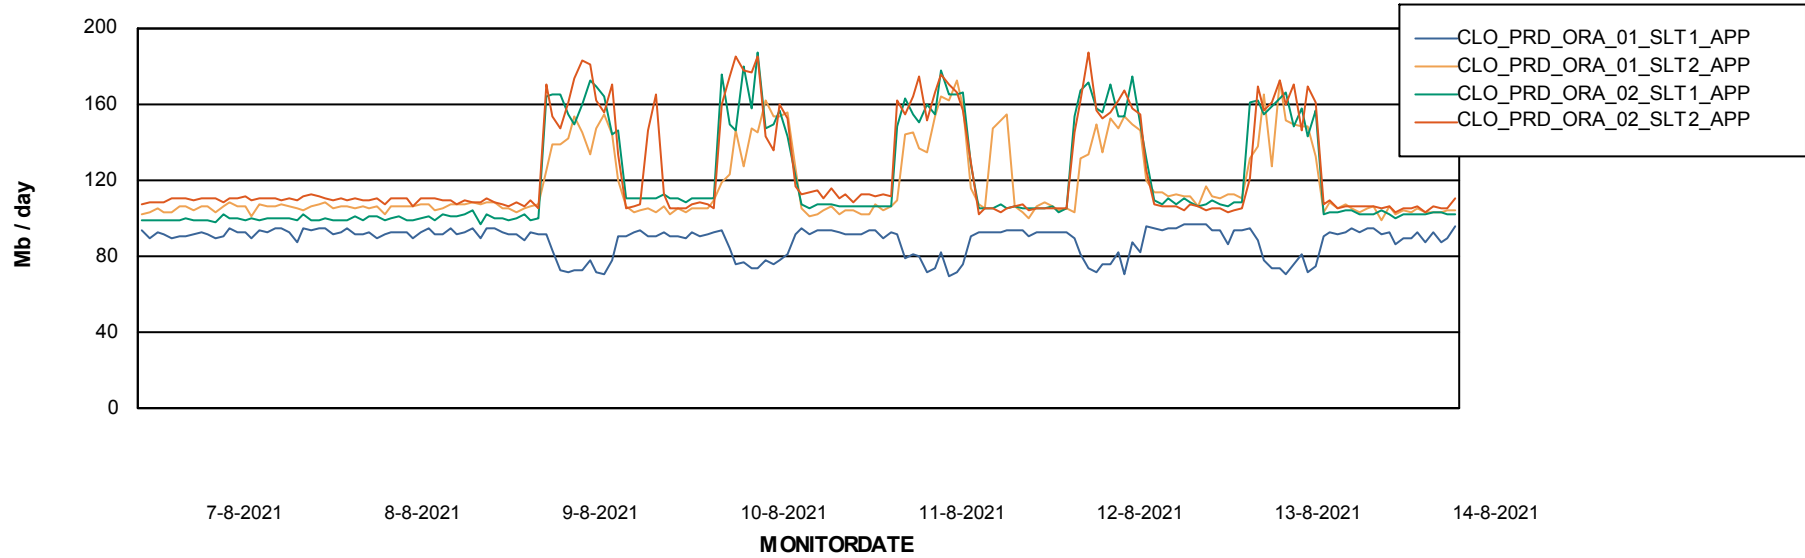

ABSSolute Application Server Services

Avg memory used per ABS Server Service