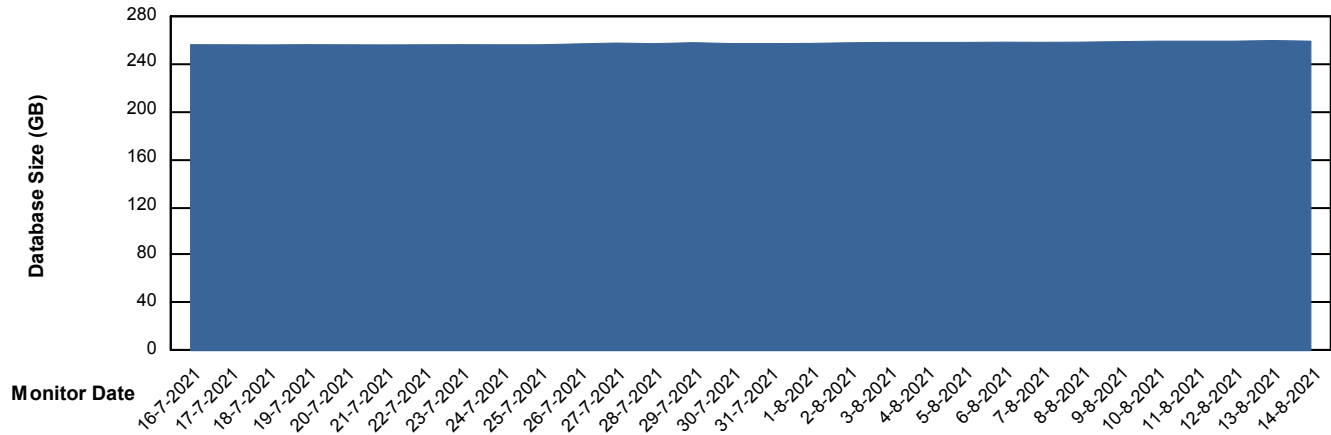

Weekly SLA Customer Report

Customer CLO Production
Database ID 38

DATABASE SIZE CLODB_PRD_BI

Database growth over last month

DATABASE SIZE CLODB_PRD_Production

Database growth over last month

Weekly SLA Customer Report