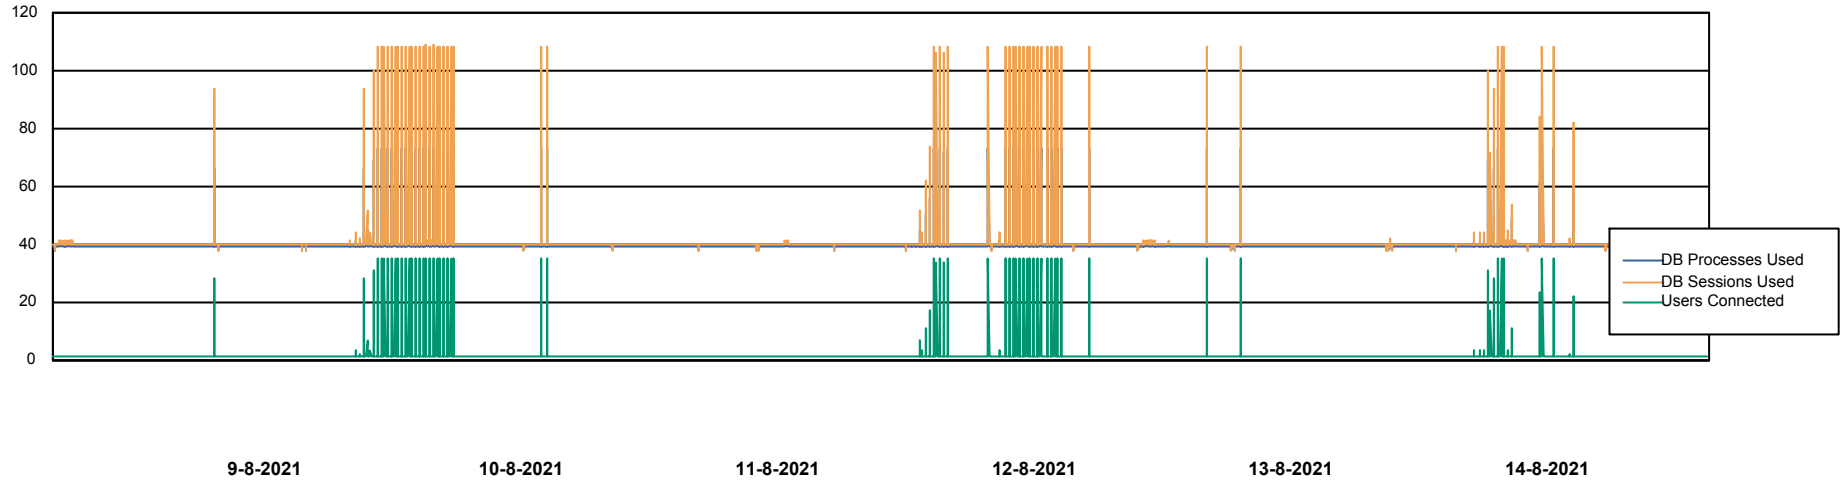

Database Performance CLODB_PRD_Standby