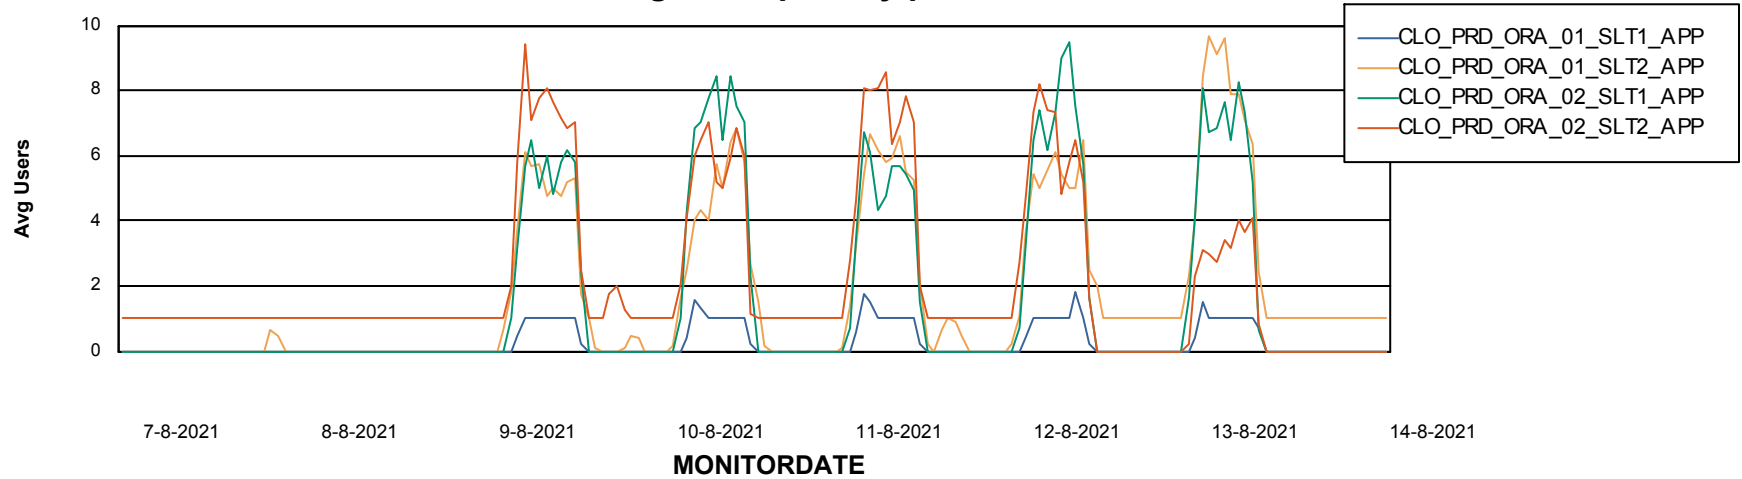

Avg users per day per ABS server