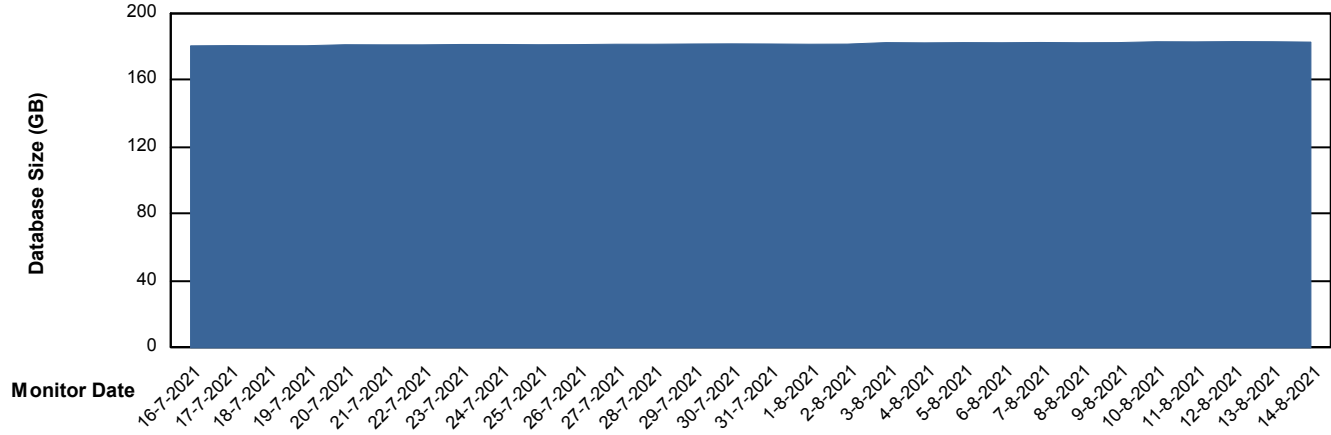

DATABASE SIZE CLODB_PRD_BI

Database growth over last month