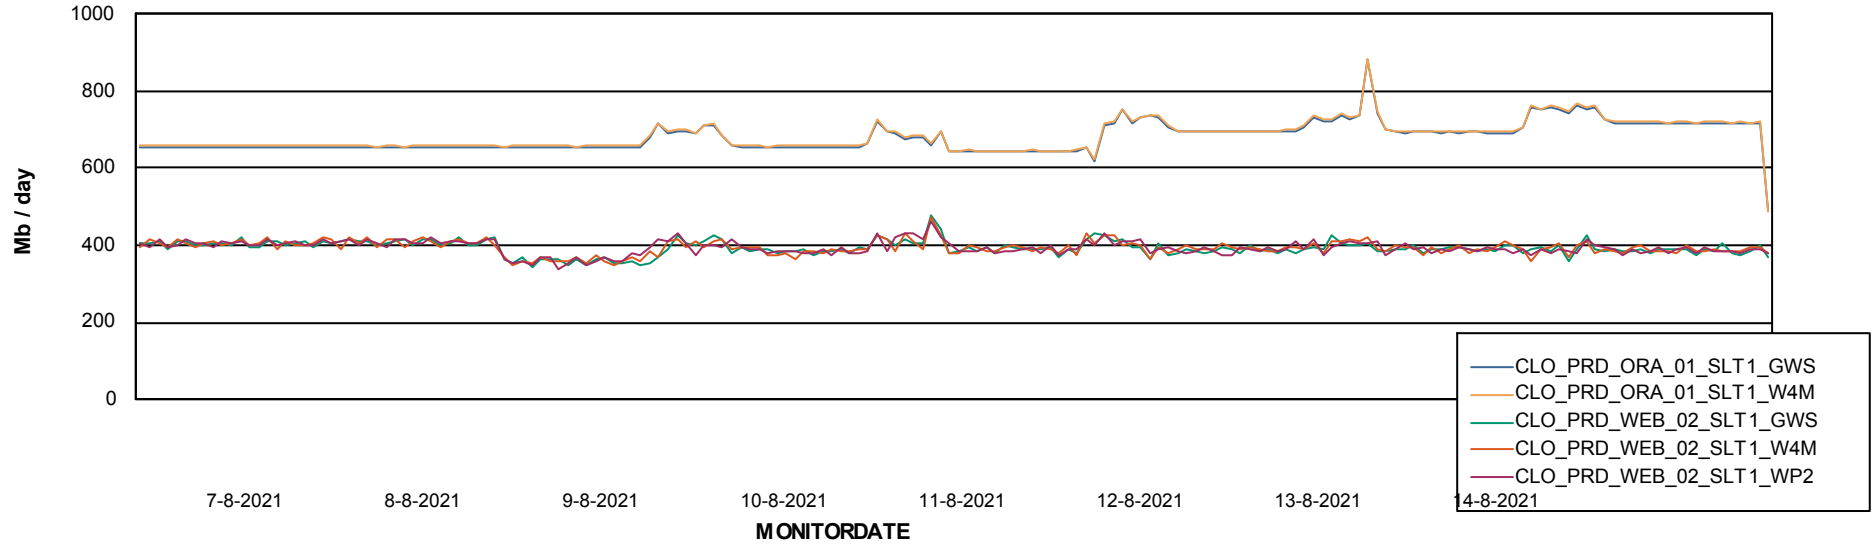

ABSolute Web Component Services

Avg memory used per ABS Web component