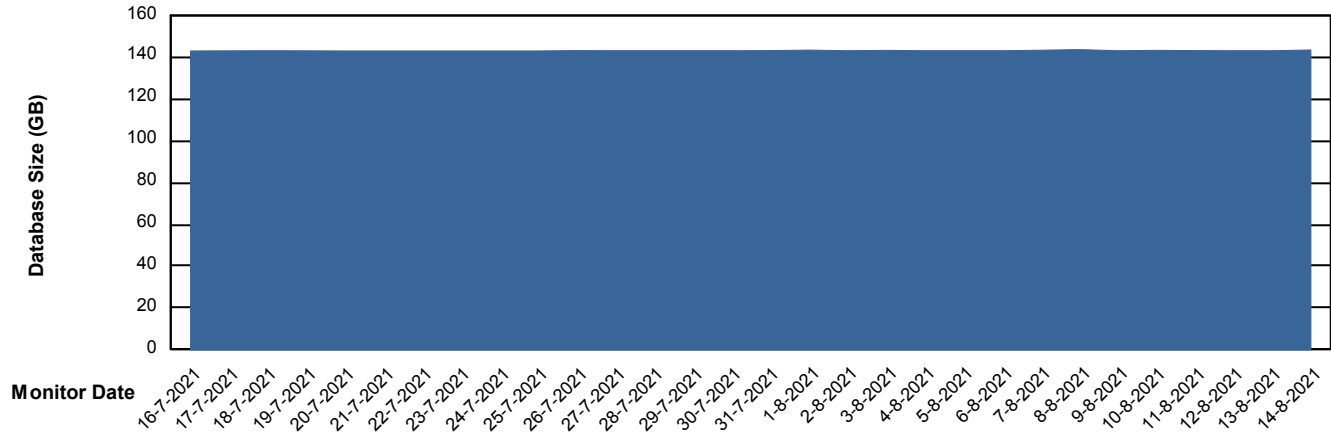

DATABASE SIZE CLODB_PRD_Test

Database growth over last month