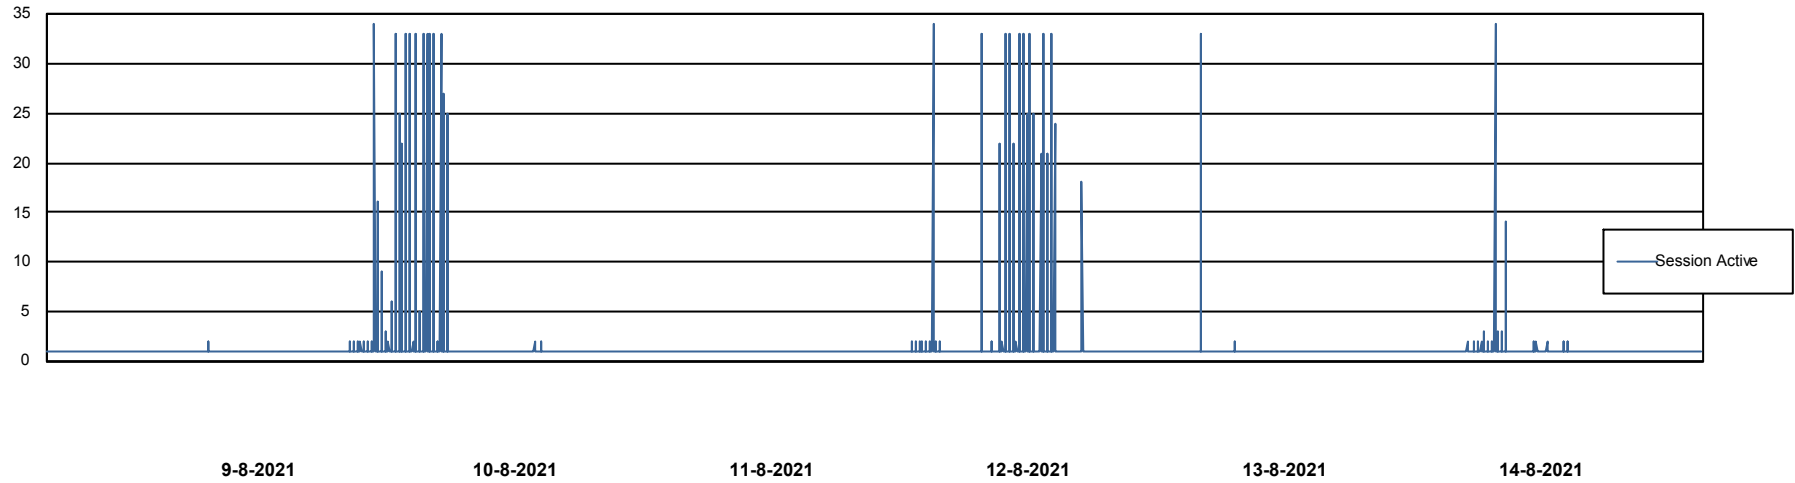

Database Performance CLODB_PRD_Standby