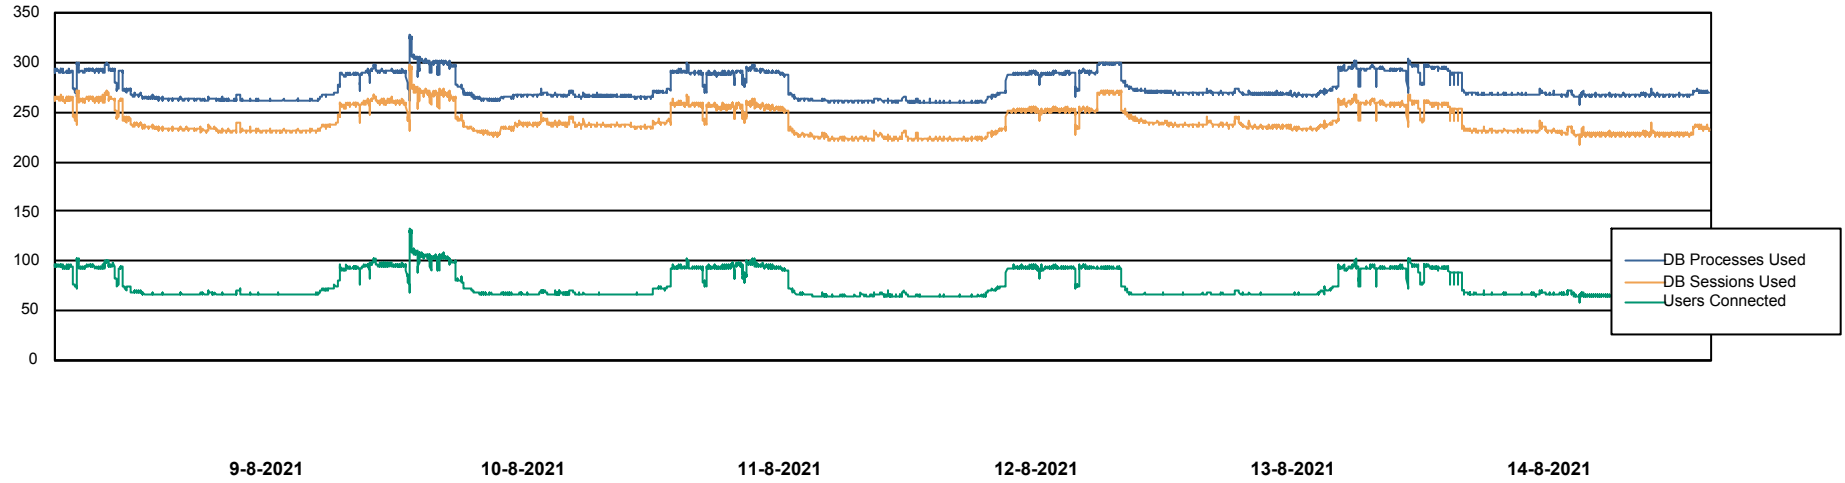

Weekly SLA Customer Report

Customer CLO Production
Database ID 38

Database Performance CLODB_PRD_BI

Weekly SLA Customer Report

Customer CLO Production
Database ID 38

Database Performance CLODB_PRD_Production