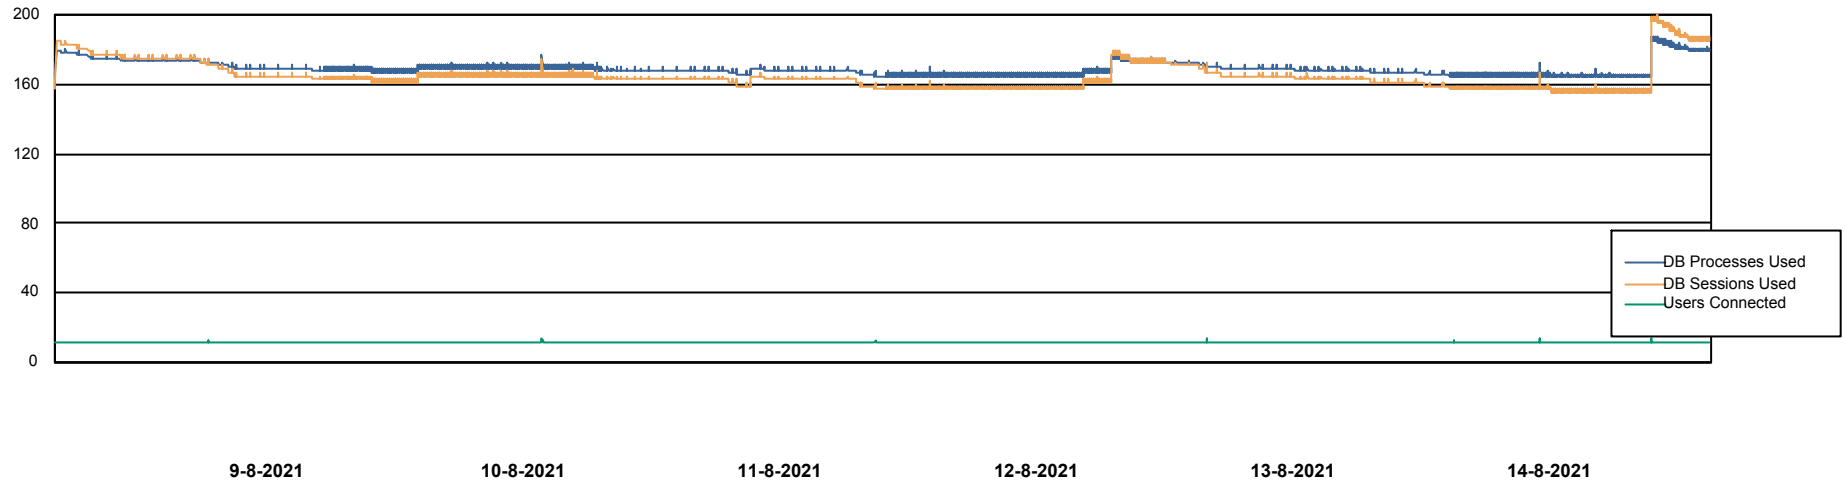

Weekly SLA Customer Report

Customer CLO Production
Database ID 38

Database Performance CLODB_PRD_Standby

Weekly SLA Customer Report

Customer CLO Production
Database ID 38

Database Performance CLODB_PRD_Test