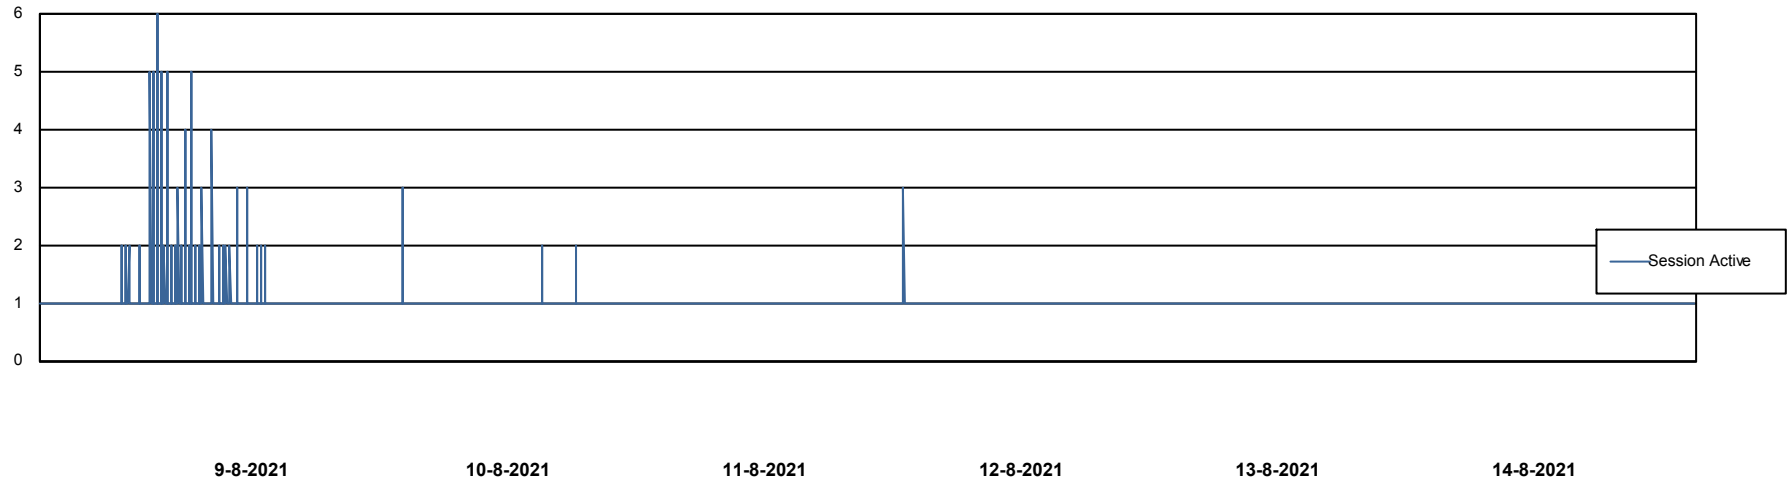

Weekly SLA Customer Report

Customer CIW Production
Database ID 45

Database Performance CIWDB_Production

Weekly SLA Customer Report

Customer CIW Production
Database ID 45

Database Performance CIWDB_Standby

Weekly SLA Customer Report

Customer CIW Production
 Database ID 45

DATABASE SIZE CIWDB_Production

Database growth over last month

Database Tablespace CIWDB_Production

Date	Tablespace Name	Filesize (Gb)	Usedsize (Gb)	Percentage free
14-8-2021	ABSDATA	51	41	20
	INDX	12	6	50
13-8-2021	ABSDATA	51	41	20
	INDX	12	6	50
12-8-2021	ABSDATA	51	41	20
	INDX	12	6	50
11-8-2021	ABSDATA	51	41	20
	INDX	12	6	50
10-8-2021	ABSDATA	51	41	20
	INDX	12	6	50
9-8-2021	ABSDATA	51	41	20
	INDX	12	6	50
8-8-2021	ABSDATA	51	41	20
	INDX	12	6	50