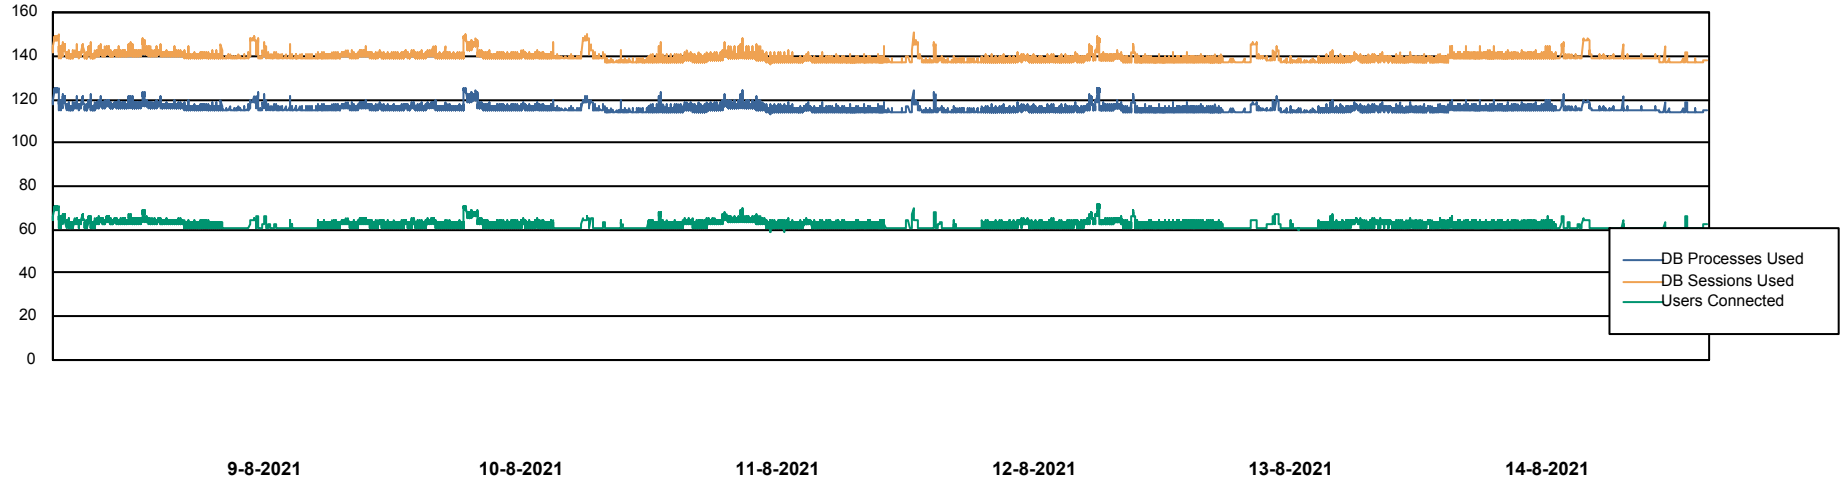

Harddisk Usage CIW_PRD_ORACLE2

	Free disk space on c: (%)	Total disk space on c: (Gb)	Free disk space on d: (%)	Total disk space on d: (Gb)	Free disk space on e: (%)	Total disk space on e: (Gb)
14-8-2021	92	701	62	700	100	830
13-8-2021	92	701	61	700	100	830
12-8-2021	92	701	61	700	100	830
11-8-2021	92	701	61	700	100	830
10-8-2021	92	701	61	700	100	830
9-8-2021	92	701	61	700	100	830
8-8-2021	92	701	62	700	100	830

Weekly SLA Customer Report

Customer CIW Production
Database ID 45

Database Performance CIWDB_Production

Weekly SLA Customer Report

Customer CIW Production
Database ID 45

Database Performance CIWDB_Standby

Weekly SLA Customer Report