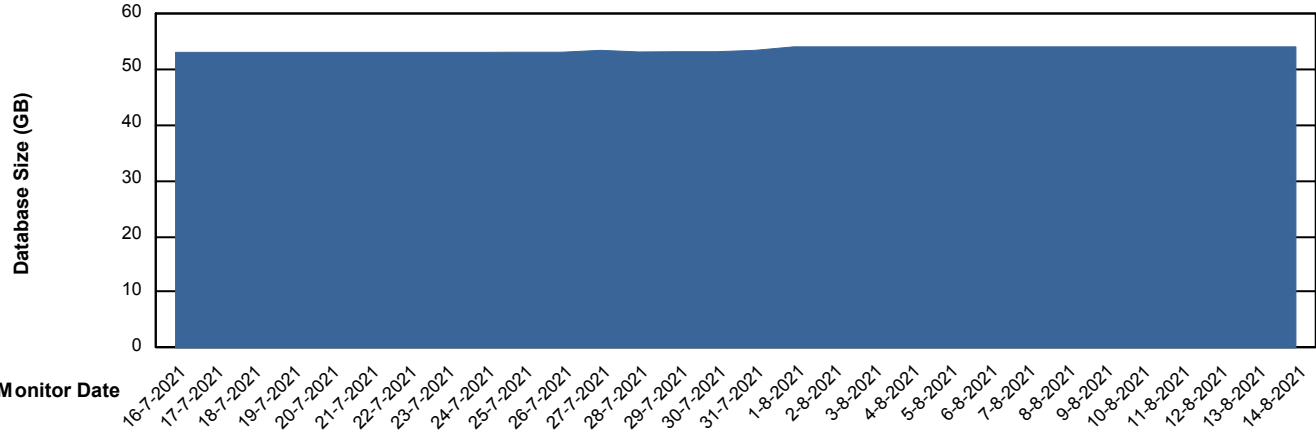

Weekly SLA Customer Report

Customer CIW Production
Database ID 45

Database Performance CIWDB_Production

Weekly SLA Customer Report

Customer CIW Production
Database ID 45

Database Performance CIWDB_Standby

Weekly SLA Customer Report

Customer CIW Production
 Database ID 45

DATABASE SIZE CIWDB_Production

Database growth over last month

Database Tablespace CIWDB_Production

Date	Tablespace Name	Filesize (Gb)	Usedsize (Gb)	Percentage free
14-8-2021	ABSDATA	51	41	20
	INDX	12	6	50
13-8-2021	ABSDATA	51	41	20
	INDX	12	6	50
12-8-2021	ABSDATA	51	41	20
	INDX	12	6	50
11-8-2021	ABSDATA	51	41	20
	INDX	12	6	50
10-8-2021	ABSDATA	51	41	20
	INDX	12	6	50
9-8-2021	ABSDATA	51	41	20
	INDX	12	6	50
8-8-2021	ABSDATA	51	41	20
	INDX	12	6	50