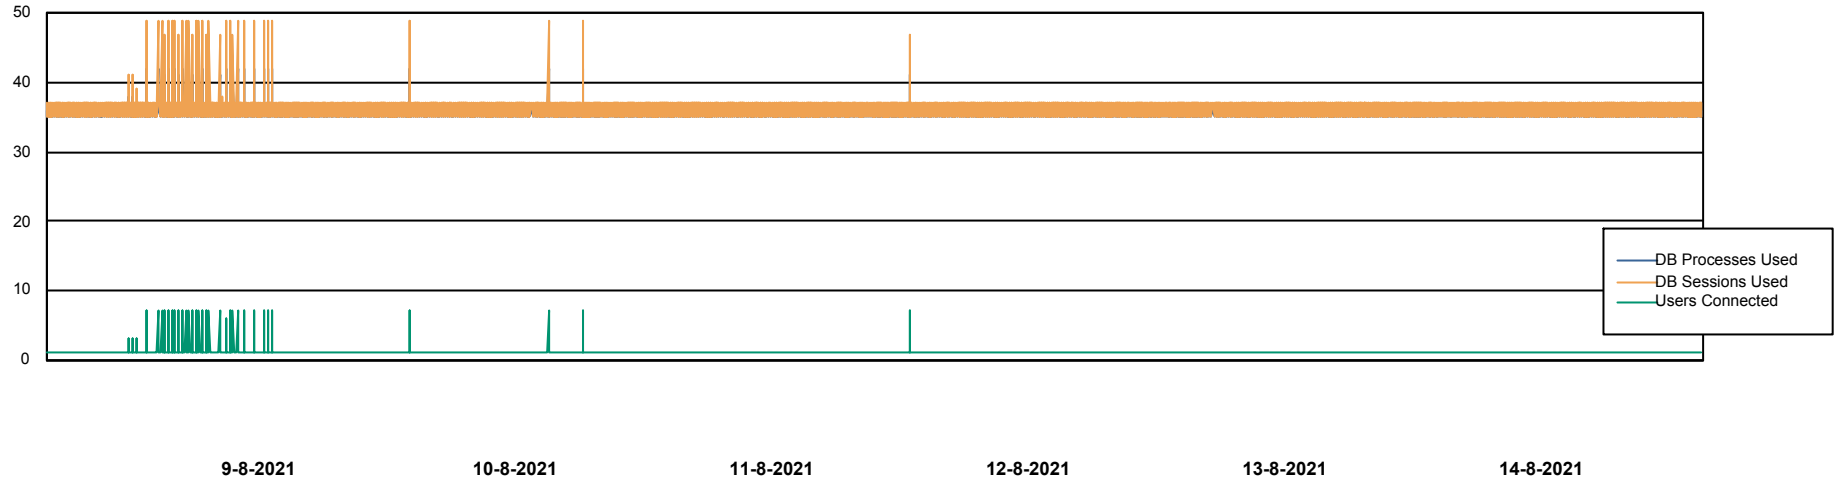

Weekly SLA Customer Report

Customer CIW Production
Database ID 45

Database Performance CIWDB_Production

Weekly SLA Customer Report

Customer CIW Production
Database ID 45

Database Performance CIWDB_Standby

Weekly SLA Customer Report

Customer CIW Production
 Database ID 45

DATABASE SIZE CIWDB_Production

Database growth over last month

Database Tablespace CIWDB_Production

Date	Tablespace Name	Filesize (Gb)	Usedsize (Gb)	Percentage free
14-8-2021	ABSDATA	51	41	20
	INDX	12	6	50
13-8-2021	ABSDATA	51	41	20
	INDX	12	6	50
12-8-2021	ABSDATA	51	41	20
	INDX	12	6	50
11-8-2021	ABSDATA	51	41	20
	INDX	12	6	50
10-8-2021	ABSDATA	51	41	20
	INDX	12	6	50
9-8-2021	ABSDATA	51	41	20
	INDX	12	6	50
8-8-2021	ABSDATA	51	41	20
	INDX	12	6	50