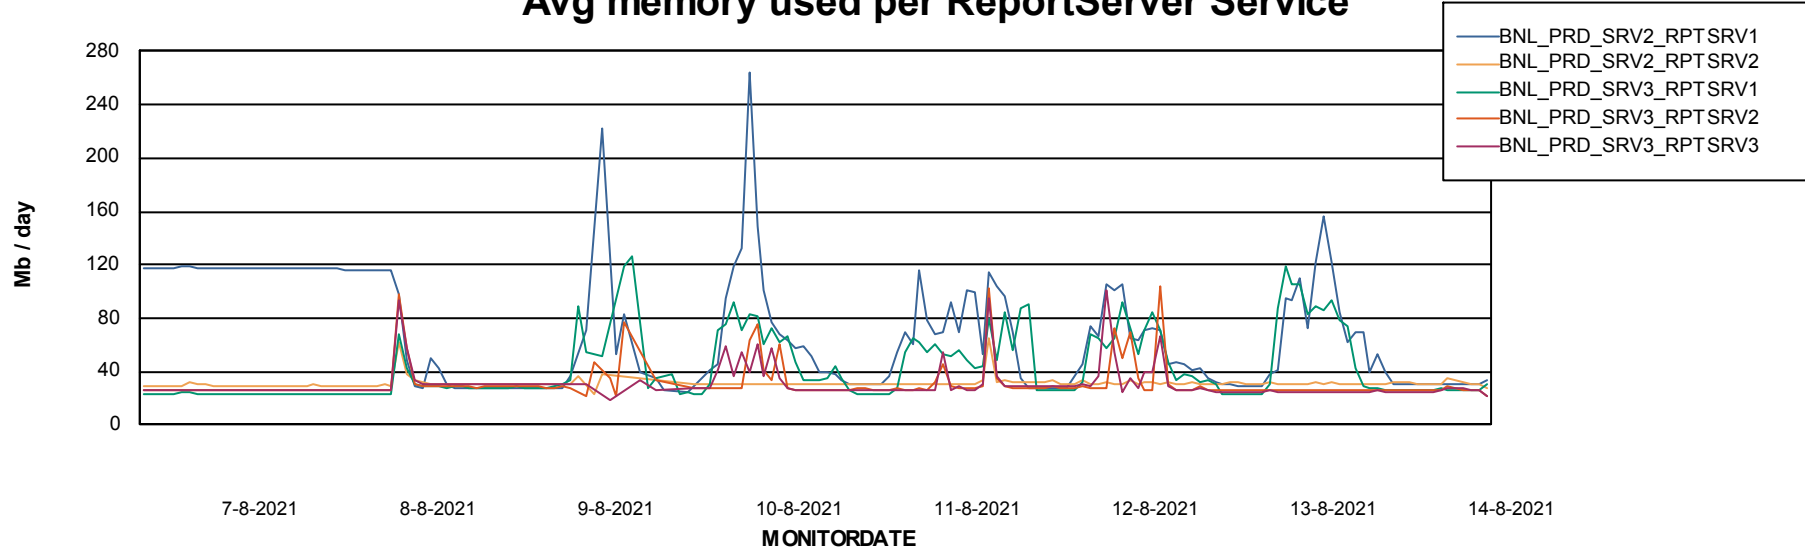

ABSSolute Web Component Services

Avg memory used per ReportServer Service