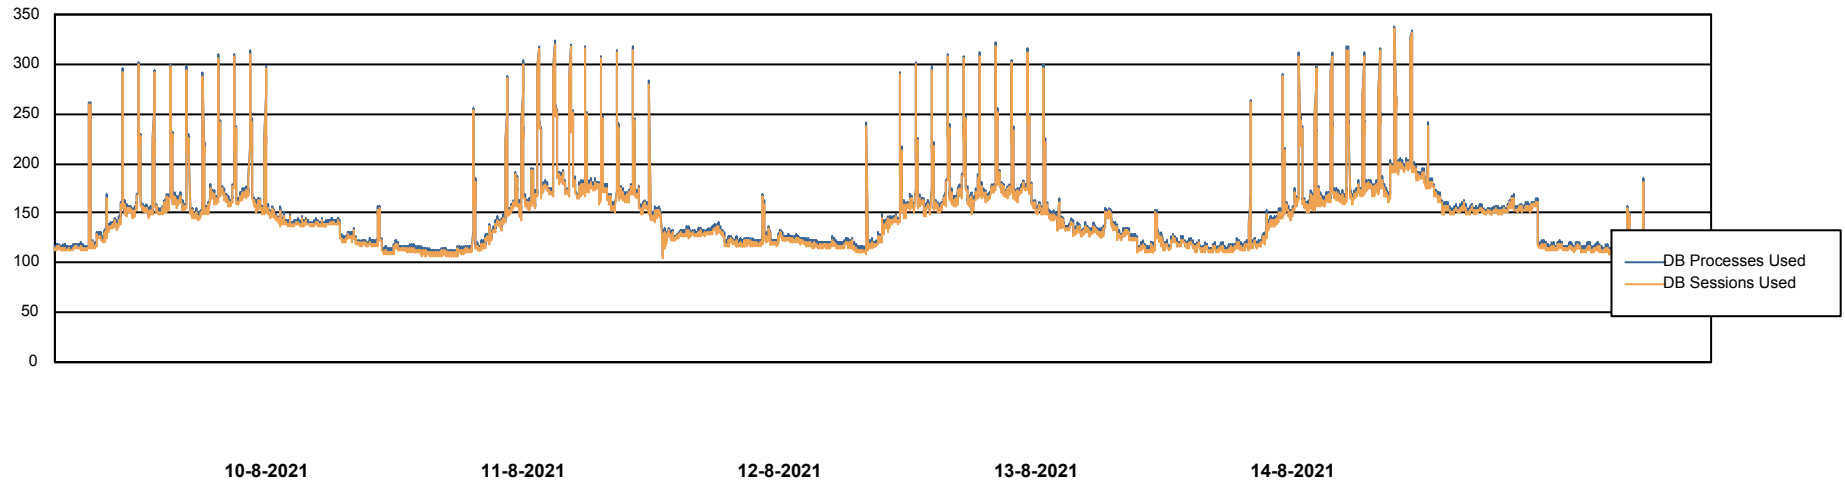

Database Performance BNLDB_Production