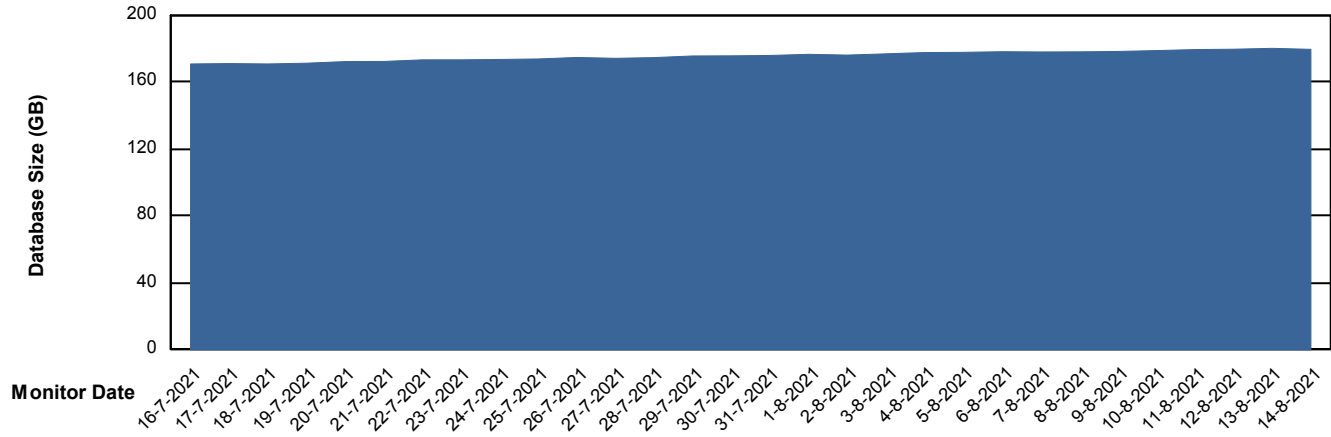

Customer BGG_Production
Database ID 58

Database Performance BGGDB_Standby

Weekly SLA Customer Report

Customer BGG_Production
Database ID 58

DATABASE SIZE BGGDB_BI

Database growth over last month

DATABASE SIZE BGGDB_Production

Database growth over last month

Weekly SLA Customer Report

Customer BGG_Production
Database ID 58

Database Tablespace BGGDB_BI

Date	Tablespace Name	Filesize (Gb)	Usedsize (Gb)	Percentage free
14-8-2021	ABSDATA	120	82	32
	INDX	120	96	20
13-8-2021	ABSDATA	120	82	32
	INDX	120	96	20
12-8-2021	ABSDATA	120	82	32
	INDX	120	96	20
11-8-2021	ABSDATA	120	82	32
	INDX	120	95	21
10-8-2021	ABSDATA	120	82	32
	INDX	120	95	21
9-8-2021	ABSDATA	120	82	32
	INDX	120	95	21
8-8-2021	ABSDATA	120	82	32
	INDX	120	95	21