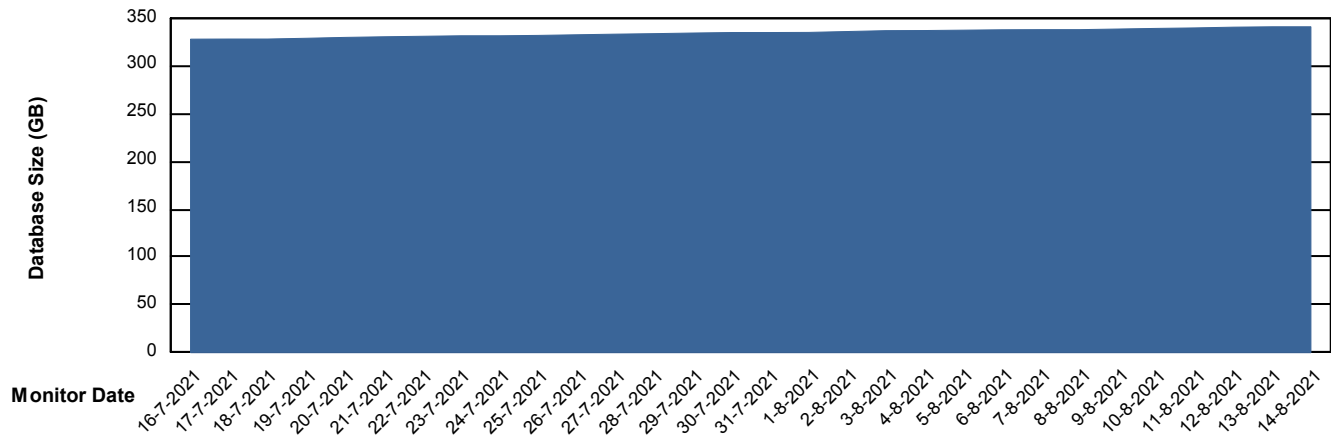

DATABASE SIZE BGGDB_Production

Database growth over last month