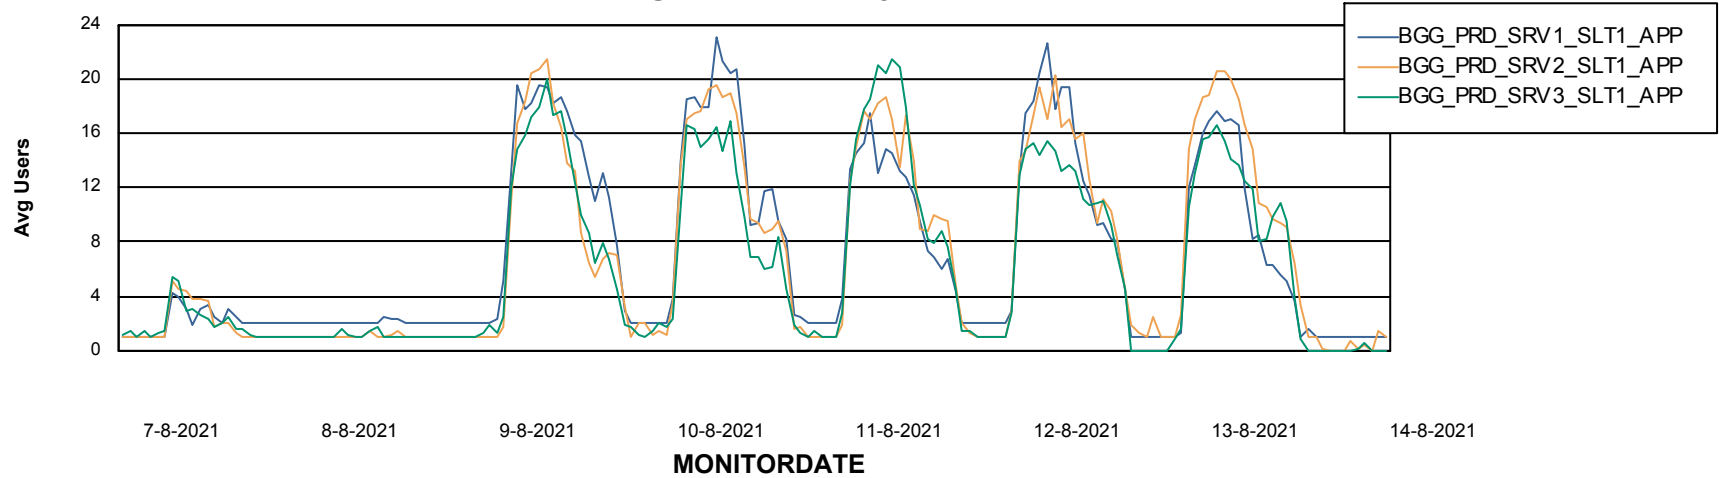

Avg users per day per ABS server