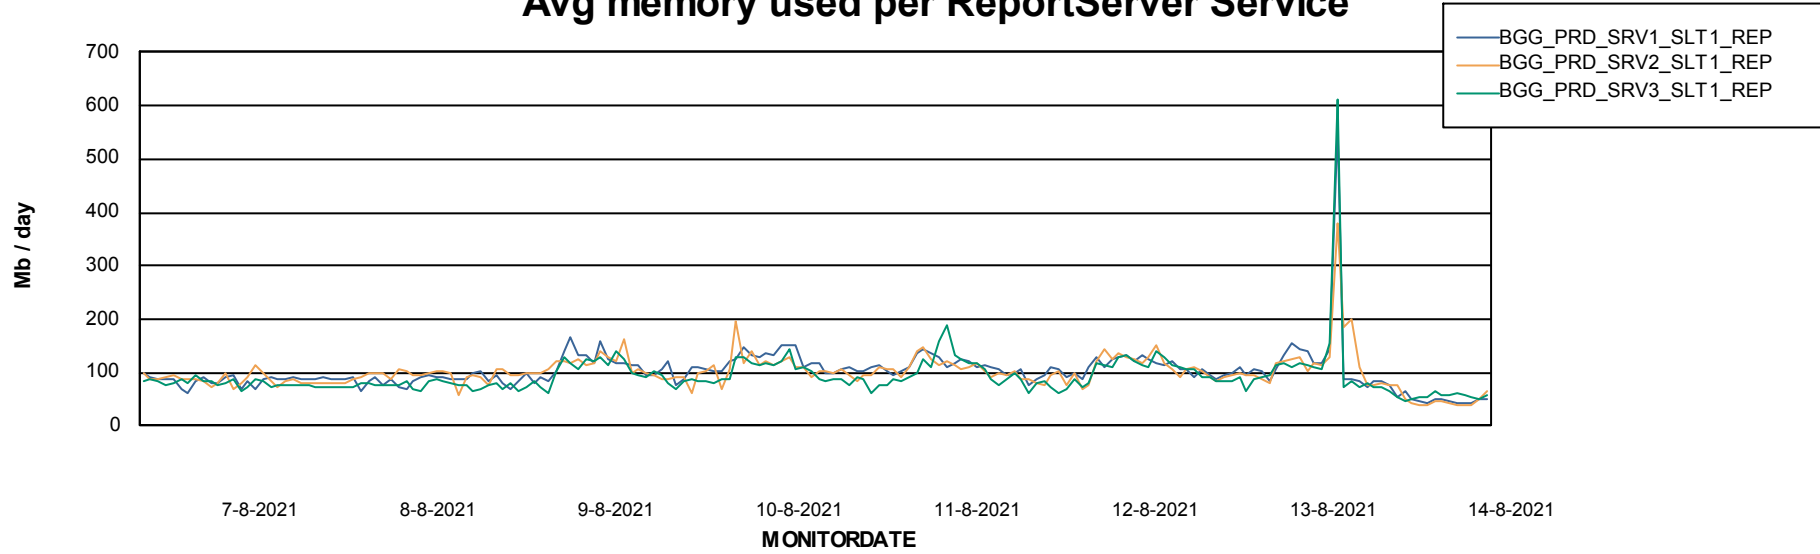

Avg memory used per ABS Server Service

Avg users per day per ABS server

Weekly SLA Customer Report

Customer BGG_Production
Database ID 58

ABSSolute Application ReportServer Services

Avg memory used per ReportServer Service