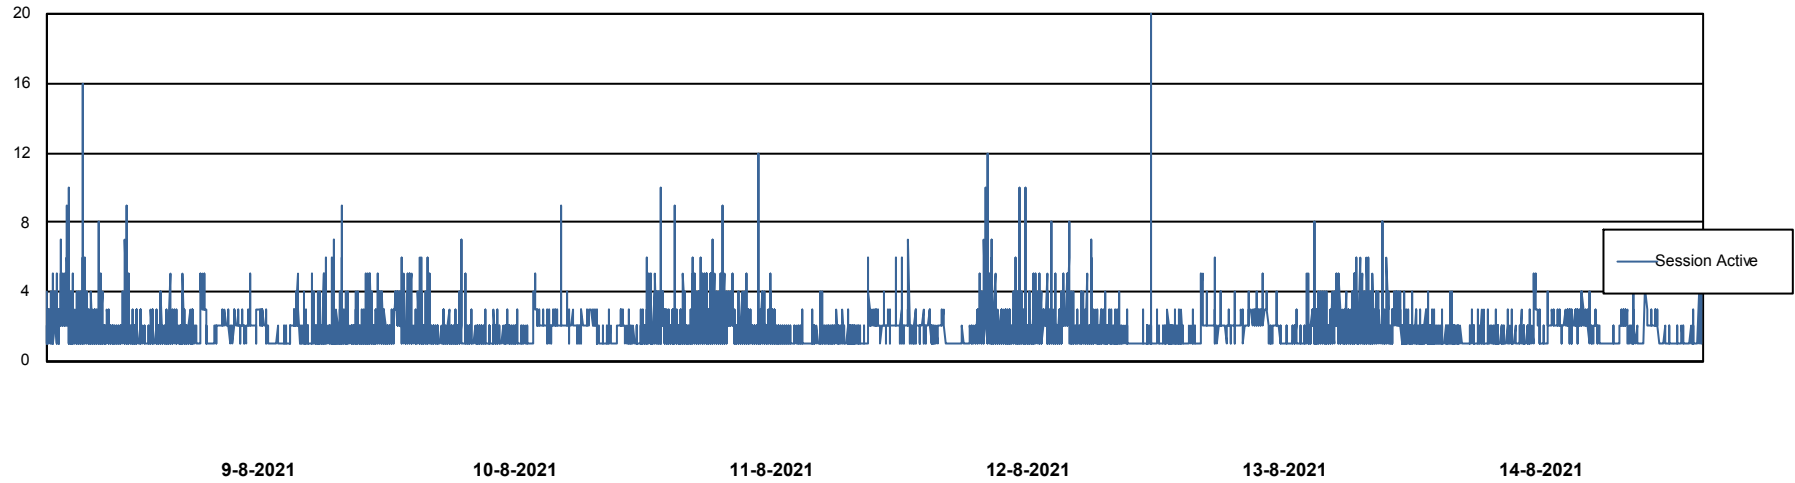

Weekly SLA Customer Report

Customer BGG_Production
Database ID 58

Database Performance BGGDB_BI

Weekly SLA Customer Report

Customer BGG_Production
Database ID 58

Database Performance BGGDB_Production

Weekly SLA Customer Report