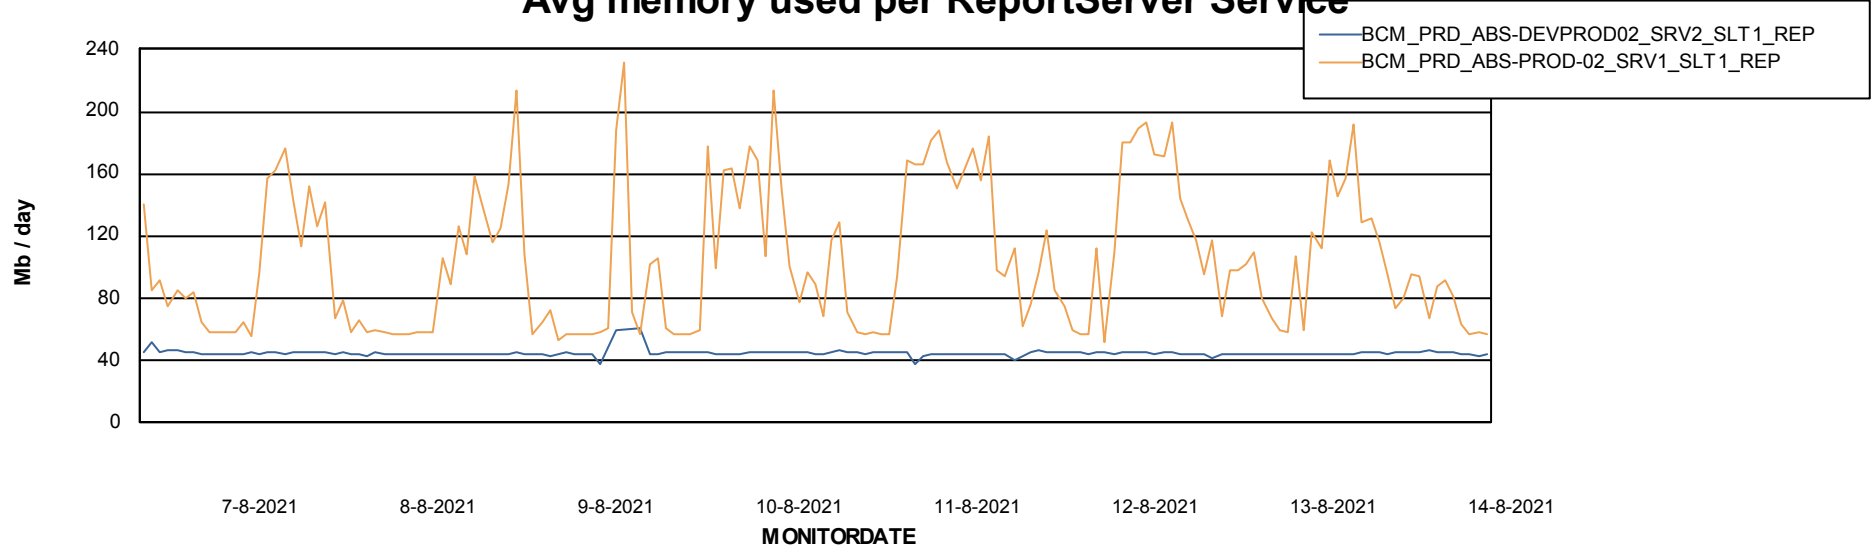

ABSSolute Application ReportServer Services

Avg memory used per ReportServer Service