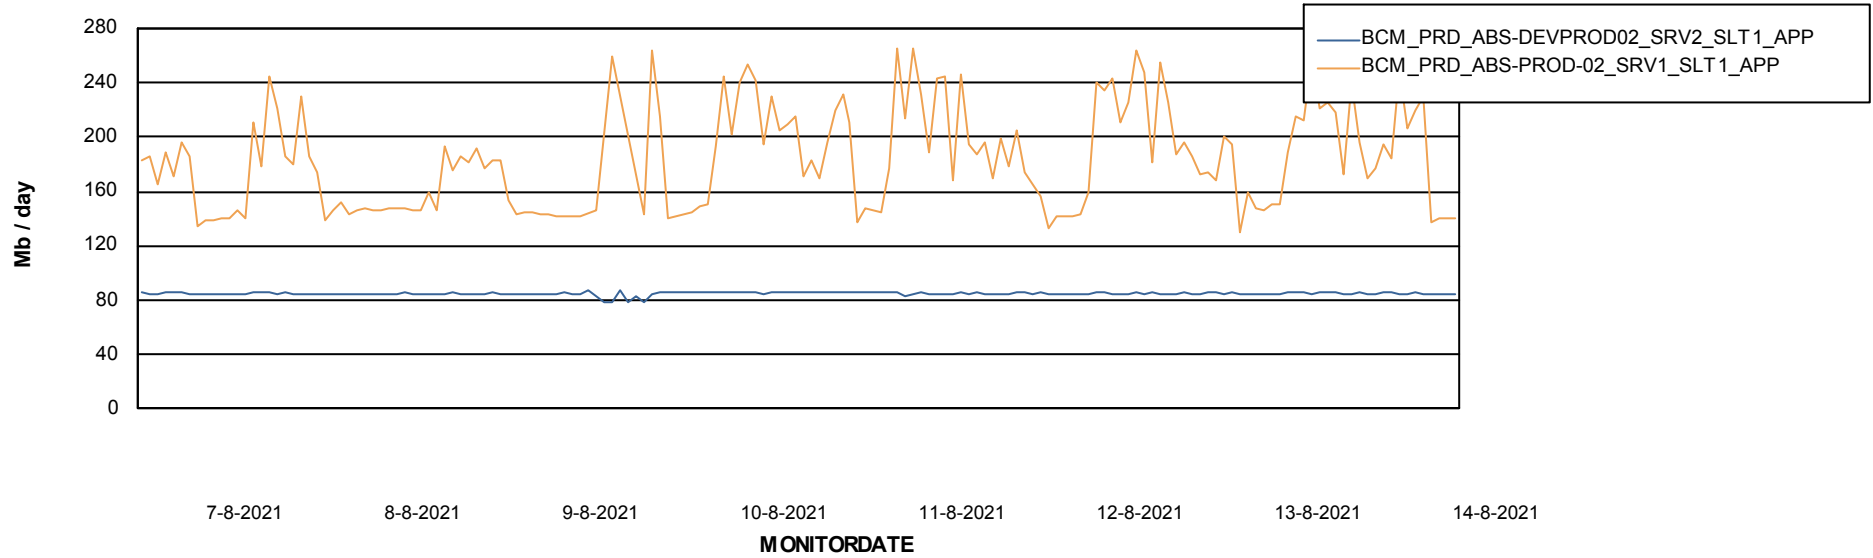

Weekly SLA Customer Report

Customer BCM_Production
 Database ID 81

DATABASE SIZE BCMDB_ABS1 Production Database

Database growth over last month

Database Tablespace BCMDB_ABS1 Production Database

Date	Tablespace Name	Filesize (Gb)	Usedsize (Gb)	Percentage free
14-8-2021	ABSDATA	6	4	21
	INDX	11	9	21
13-8-2021	ABSDATA	6	4	21
	INDX	11	9	21
12-8-2021	ABSDATA	6	4	21
	INDX	11	9	21
11-8-2021	ABSDATA	6	4	21
	INDX	11	9	21
10-8-2021	ABSDATA	6	4	21
	INDX	11	9	21
9-8-2021	ABSDATA	6	4	21
	INDX	11	9	21
8-8-2021	ABSDATA	6	4	21
	INDX	11	9	21

Weekly SLA Customer Report

Customer BCM_Production
Database ID 81

ABSSolute Application Server Services

Avg memory used per ABS Server Service

Avg users per day per ABS server

Weekly SLA Customer Report

Customer BCM_Production
Database ID 81