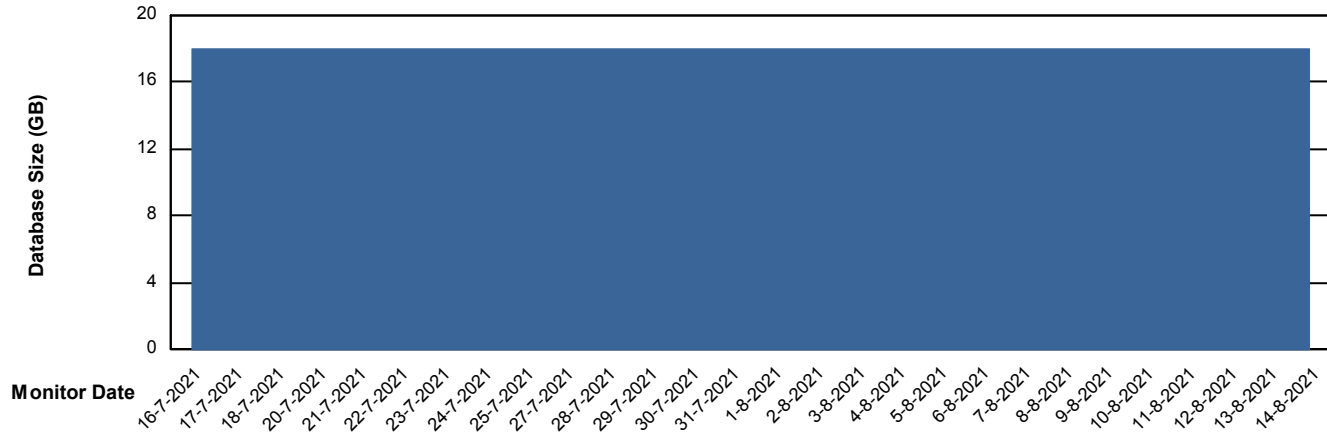

Database growth over last month

Database Tablespace BCMDB_ABS1 Production Database

Date	Tablespace Name	Filesize (Gb)	Usedsize (Gb)	Percentage free
14-8-2021	ABSDATA	6	4	21
	INDX	11	9	21
13-8-2021	ABSDATA	6	4	21
	INDX	11	9	21
12-8-2021	ABSDATA	6	4	21
	INDX	11	9	21
11-8-2021	ABSDATA	6	4	21
	INDX	11	9	21
10-8-2021	ABSDATA	6	4	21
	INDX	11	9	21
9-8-2021	ABSDATA	6	4	21
	INDX	11	9	21
8-8-2021	ABSDATA	6	4	21
	INDX	11	9	21