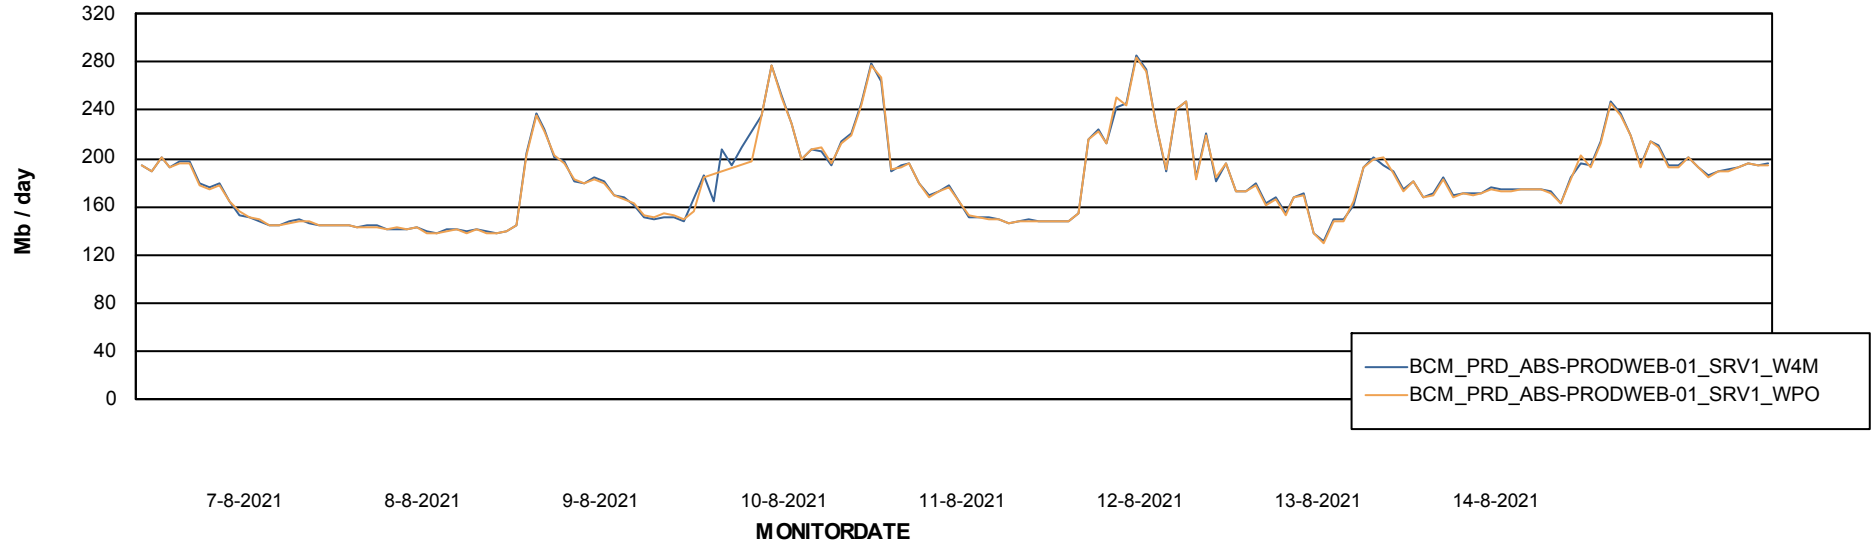

ABSSolute Application ReportServer Services

Avg memory used per ReportServer Service

Weekly SLA Customer Report

Customer BCM_Production
Database ID 81

ABSSolute Web Component Services

Avg memory used per ABS Web component