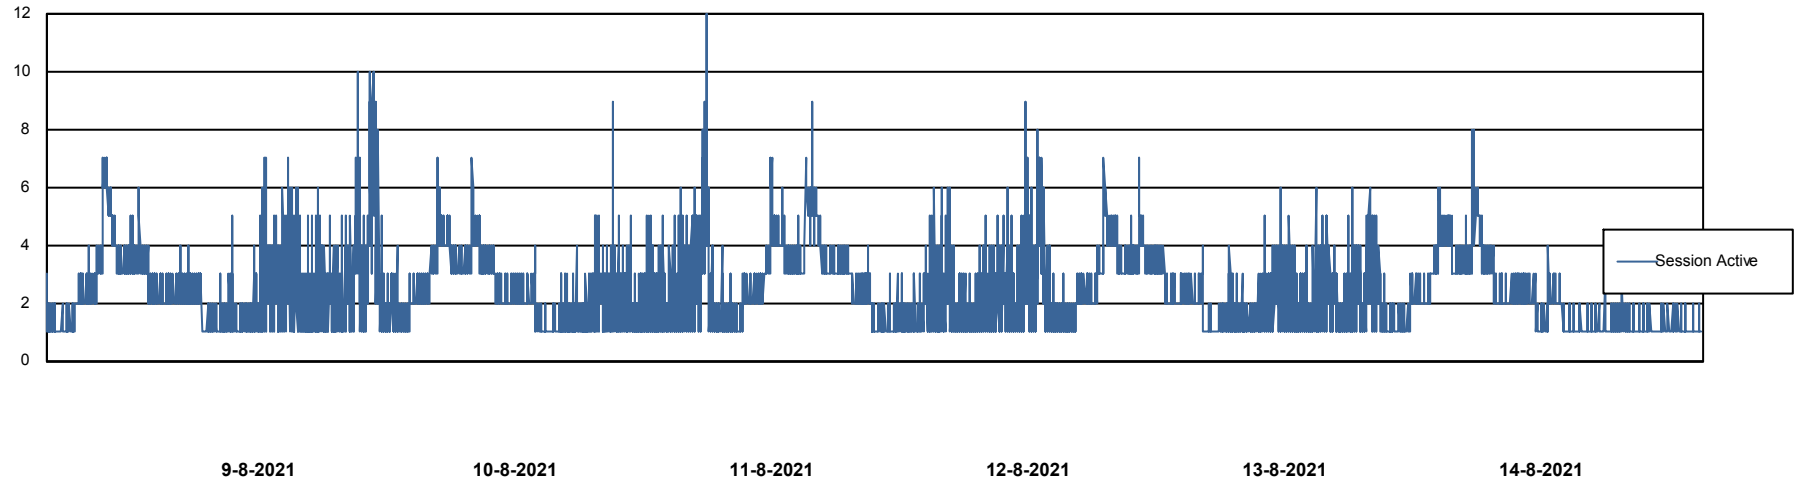

Database Performance AUJ_DB4_Primary