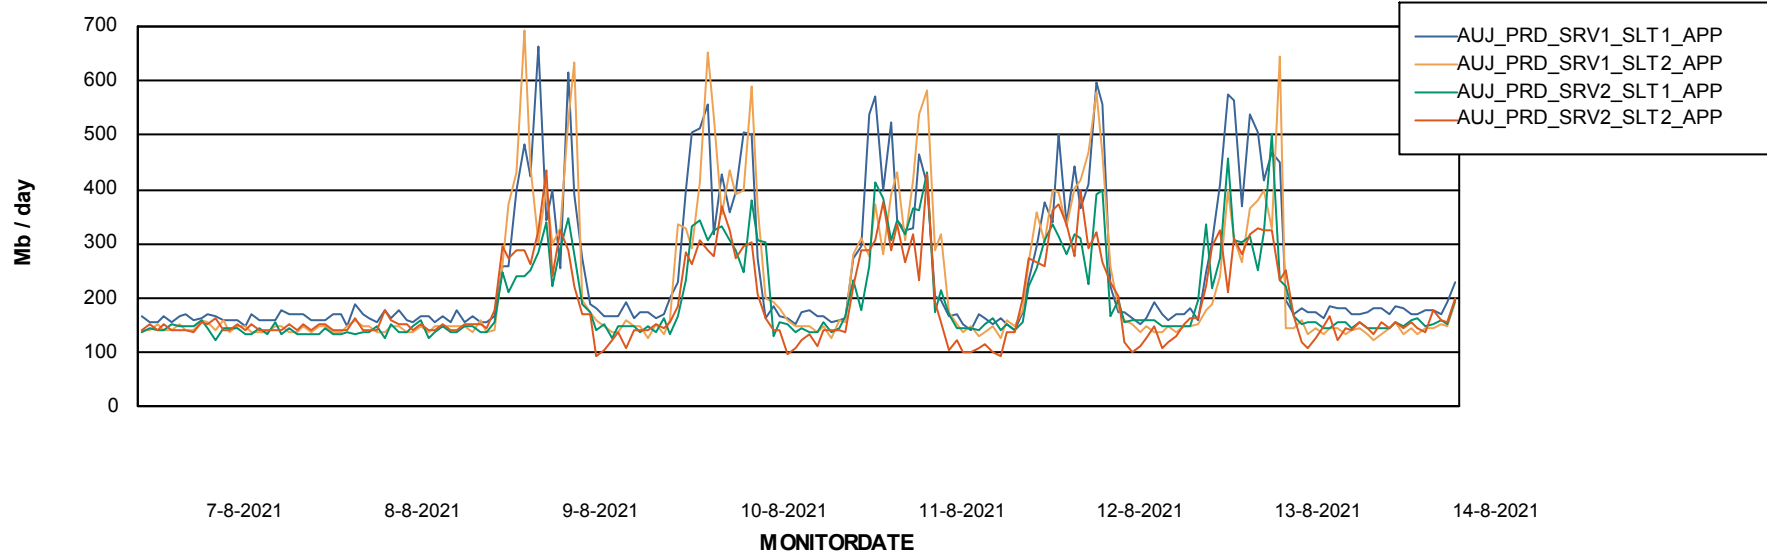

ABSSolute Application Server Services

Avg memory used per ABS Server Service