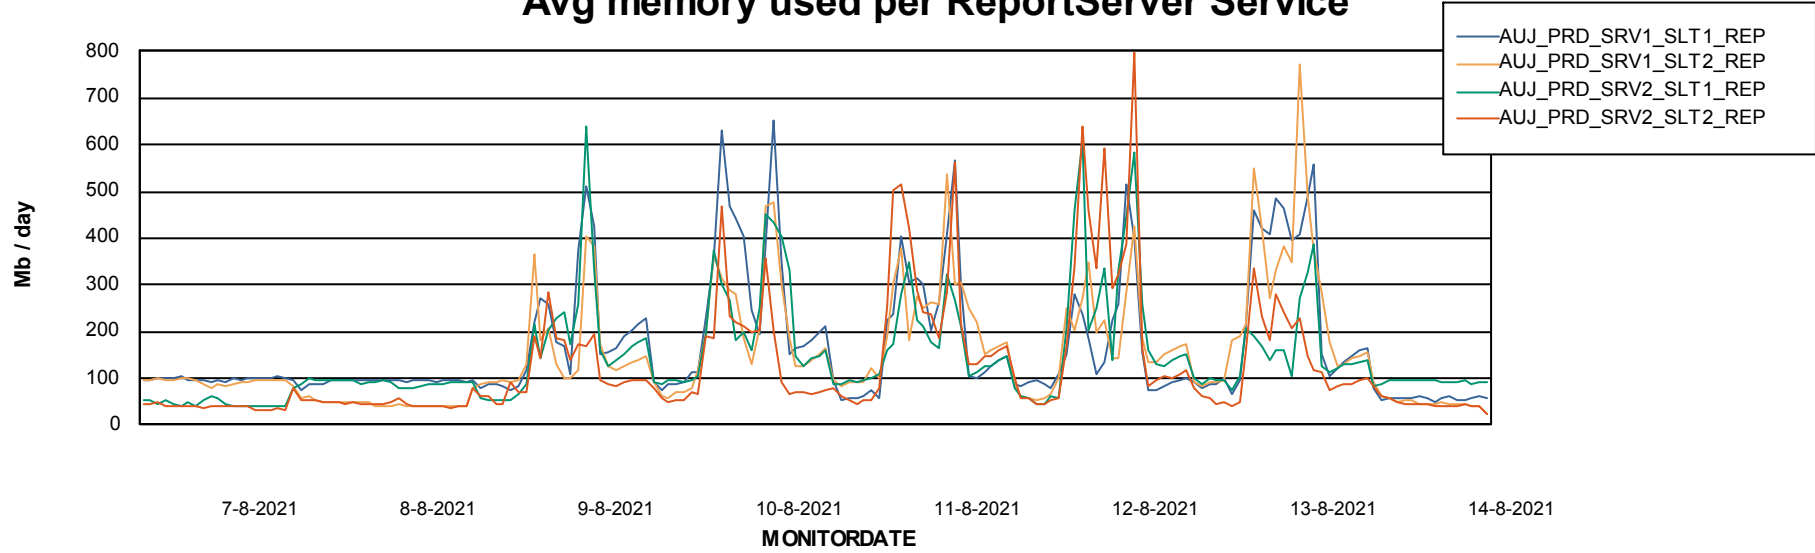

ABSSolute Application ReportServer Services

Avg memory used per ReportServer Service