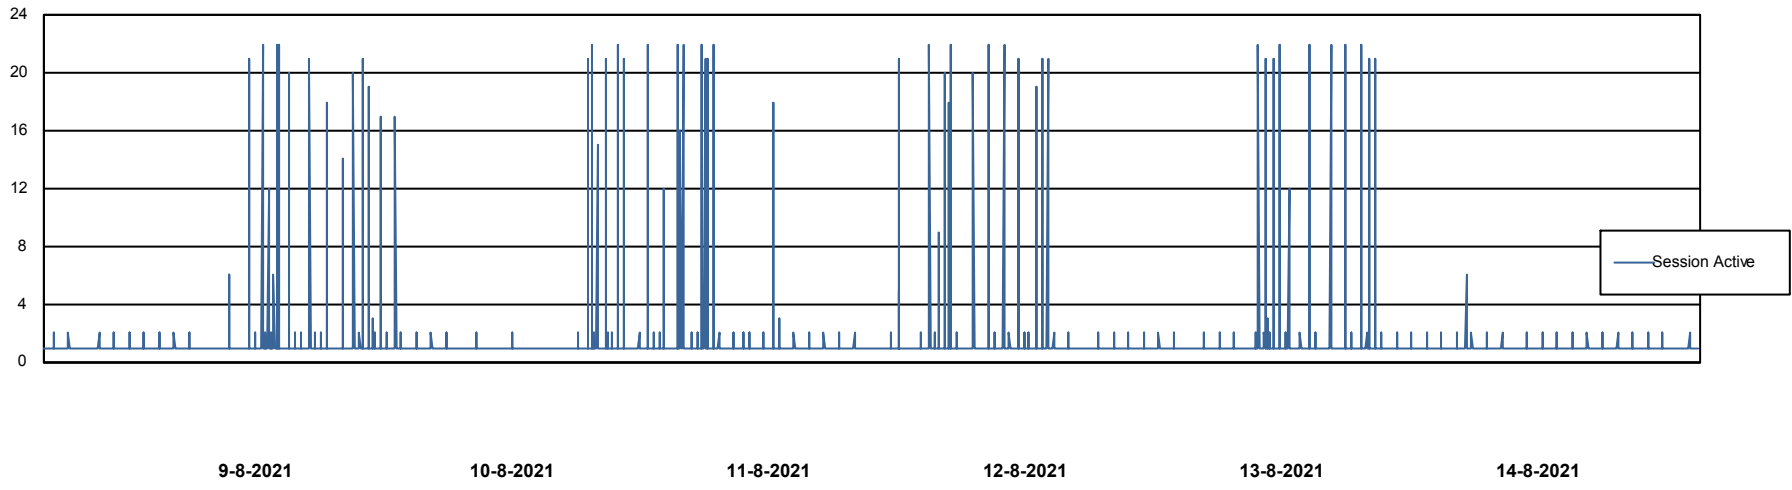

Database Performance AUJ_DB6_Standby2