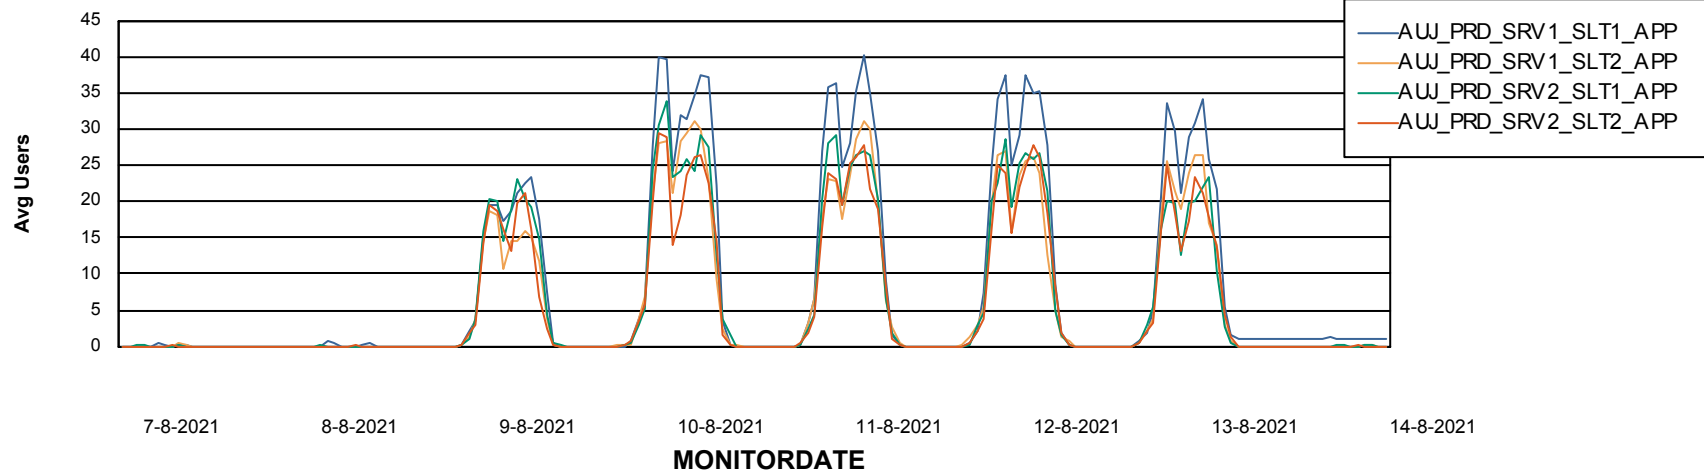

Avg users per day per ABS server