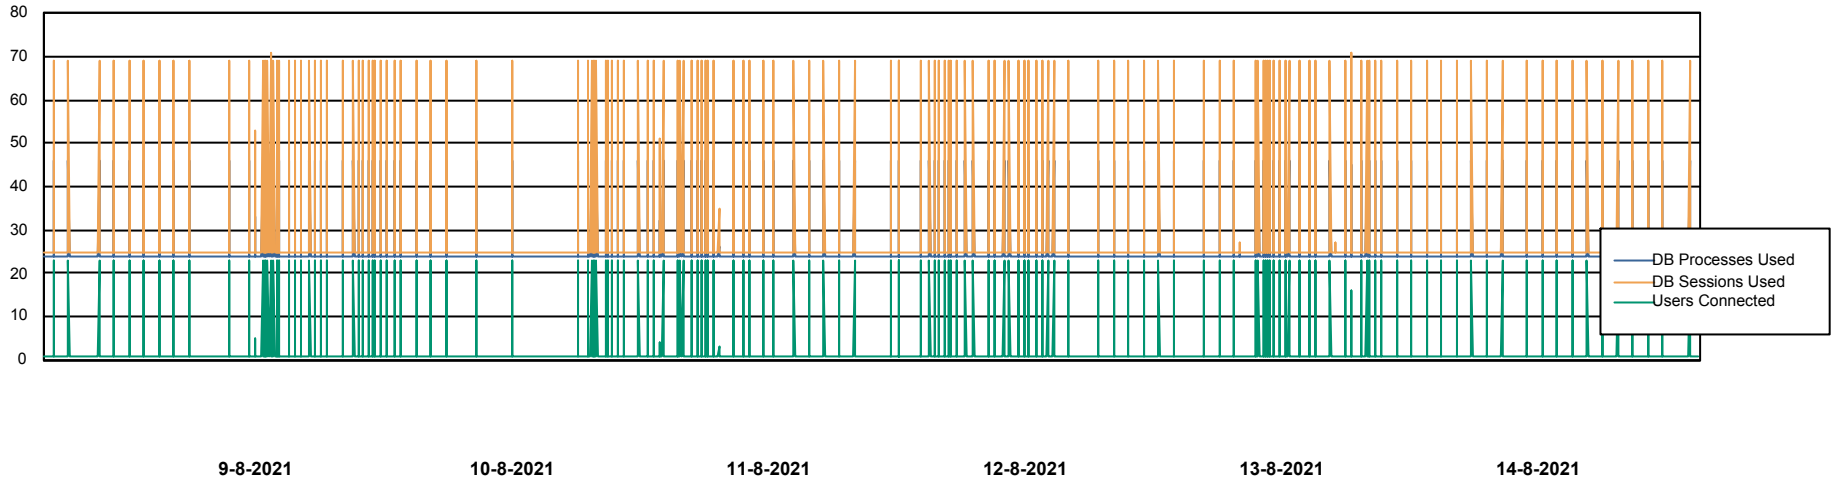

Database Performance AUJ_DB6_Standby2