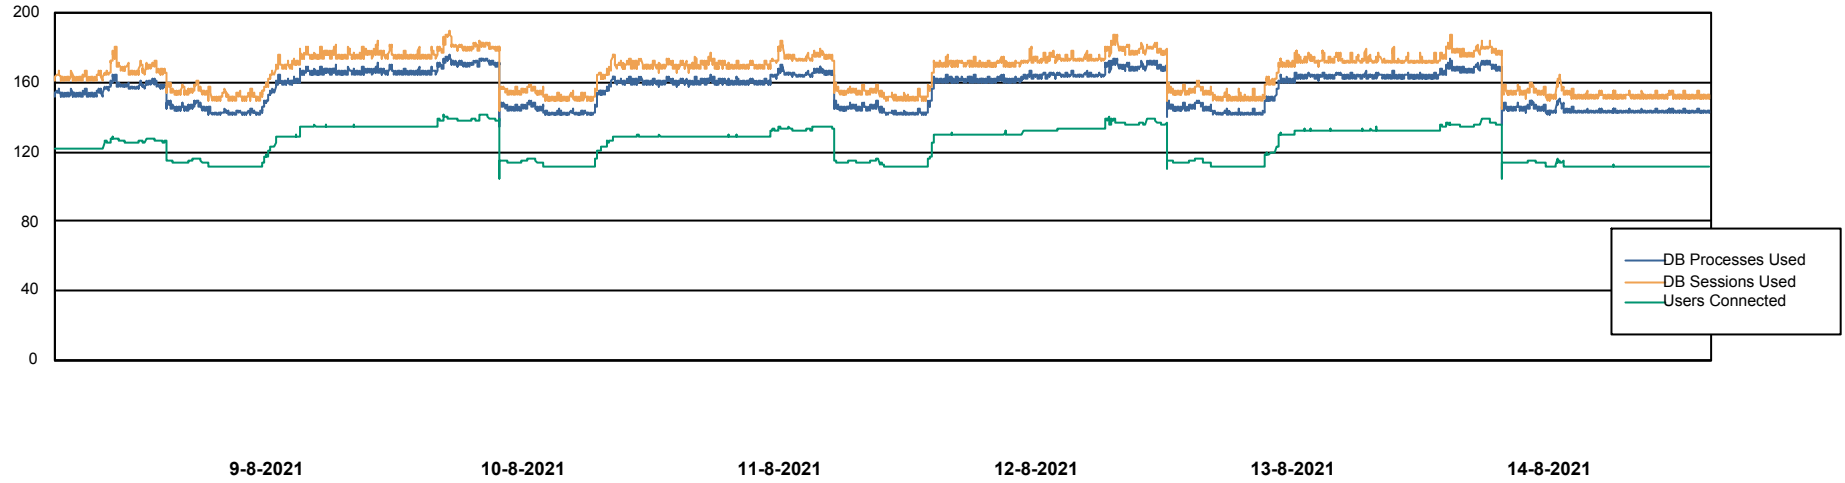

Database Performance AUJ_DB4_Primary