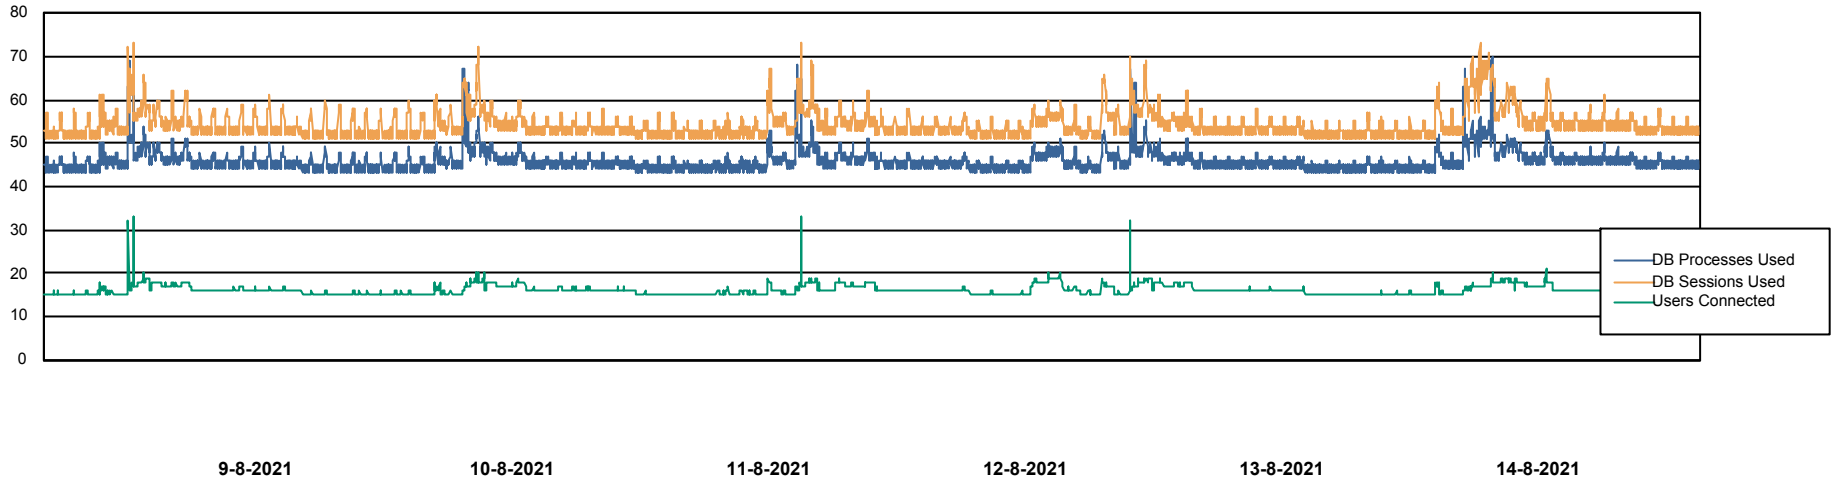

Database Performance AUJDB_BI