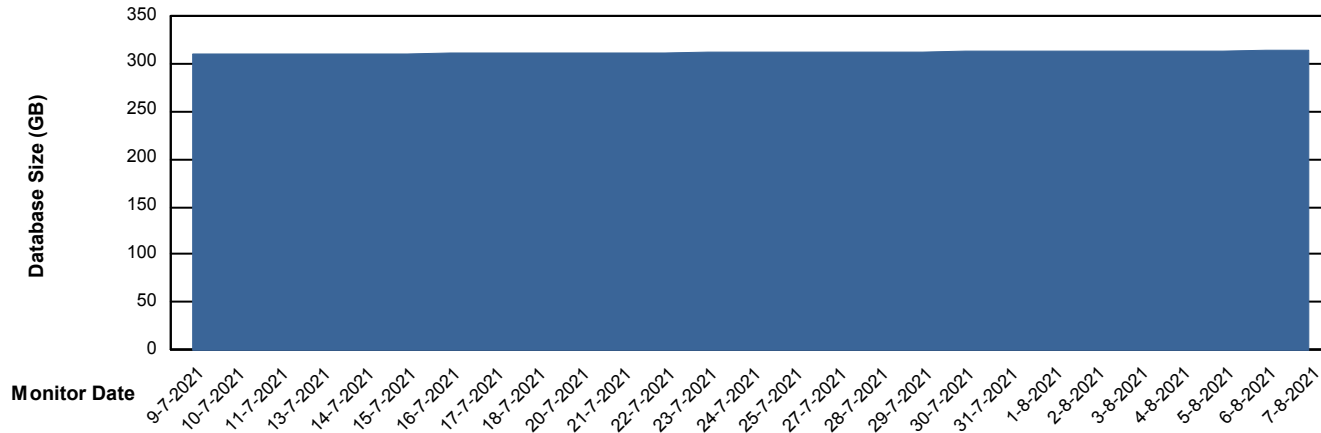

Database Performance VOSDB_Standby

Weekly SLA Customer Report

Customer VOS_Production
Database ID 68

DATABASE SIZE VOSDB_BI

Database growth over last month

DATABASE SIZE VOSDB_Production

Database growth over last month