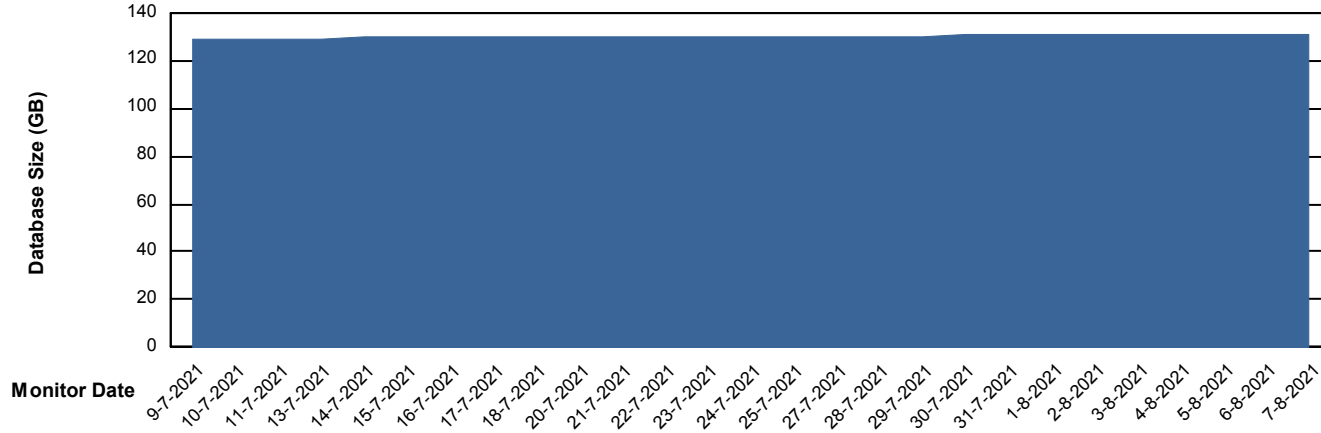

Database Performance VOSDB_Standby

Weekly SLA Customer Report

Customer VOS_Production
Database ID 68

DATABASE SIZE VOSDB_BI

Database growth over last month

DATABASE SIZE VOSDB_Production

Database growth over last month