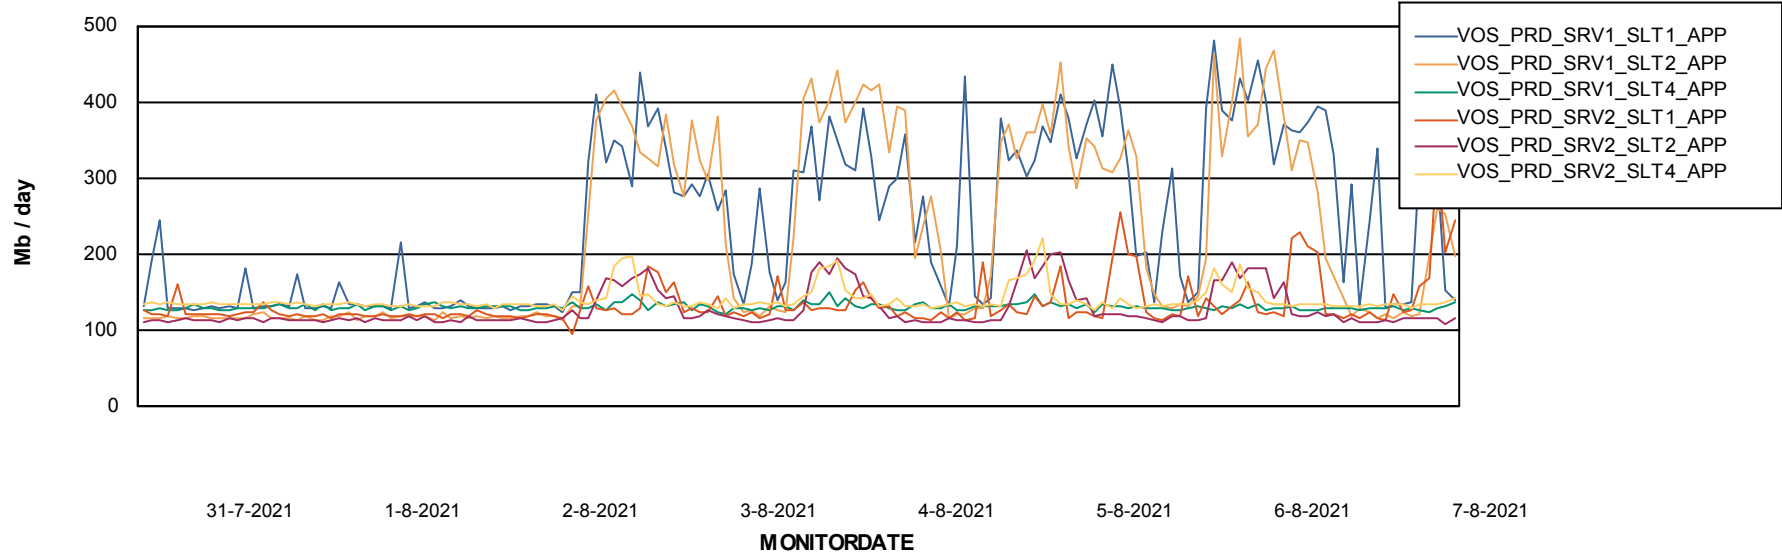

ABSSolute Application Server Services

Avg memory used per ABS Server Service