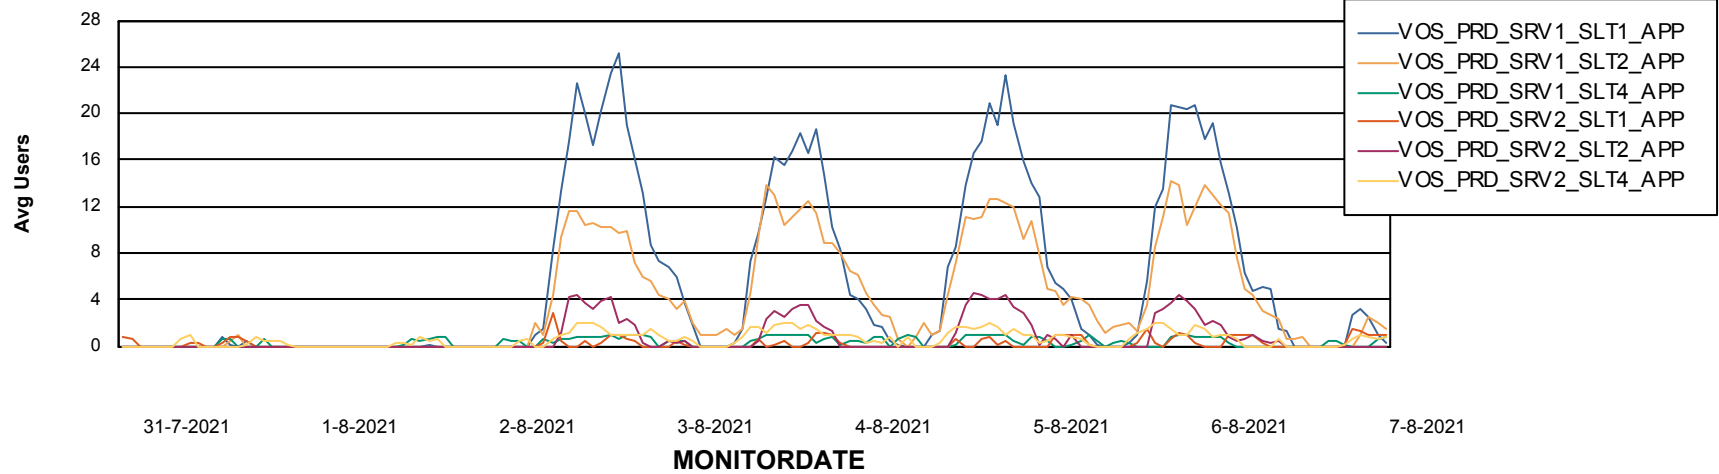

Weekly SLA Customer Report

Customer VOS_Production
Database ID 68

ABSSolute Application Server Services

Avg memory used per ABS Server Service

Avg users per day per ABS server

Weekly SLA Customer Report

Customer VOS_Production
Database ID 68