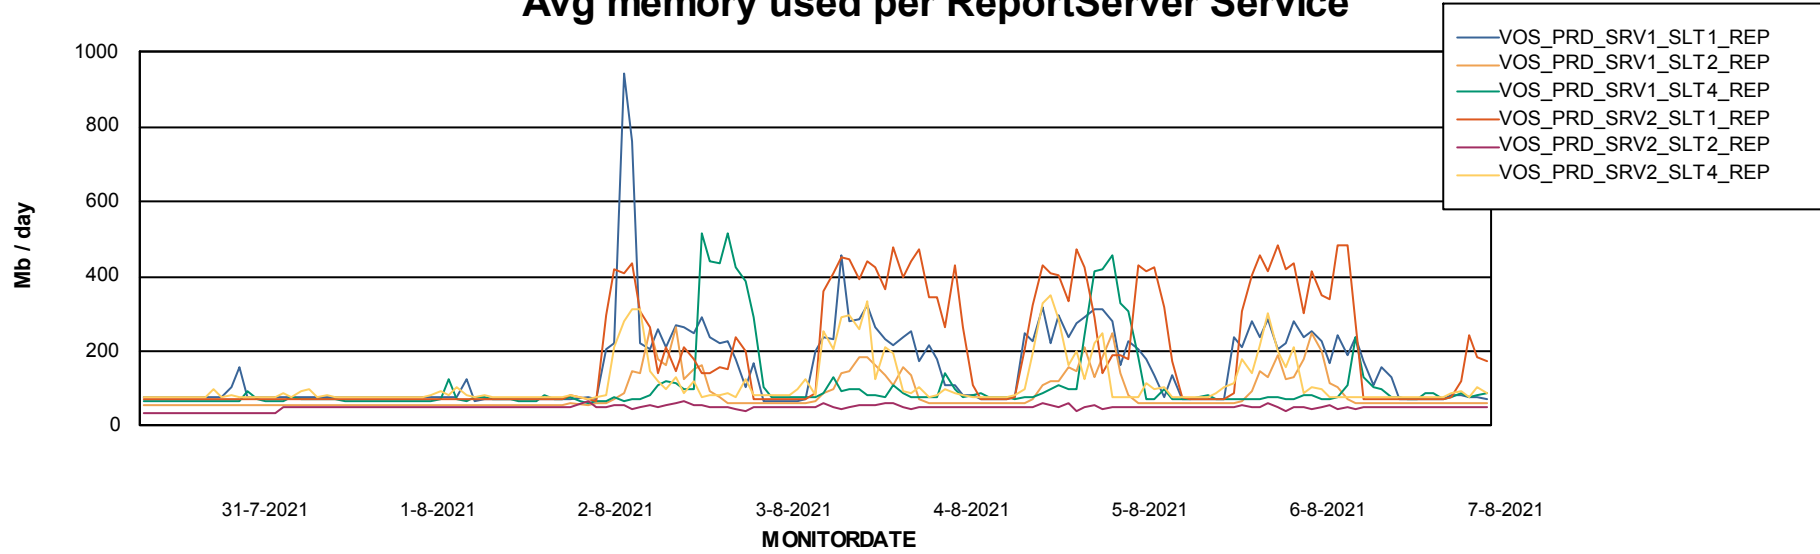

ABSSolute Application ReportServer Services

Avg memory used per ReportServer Service