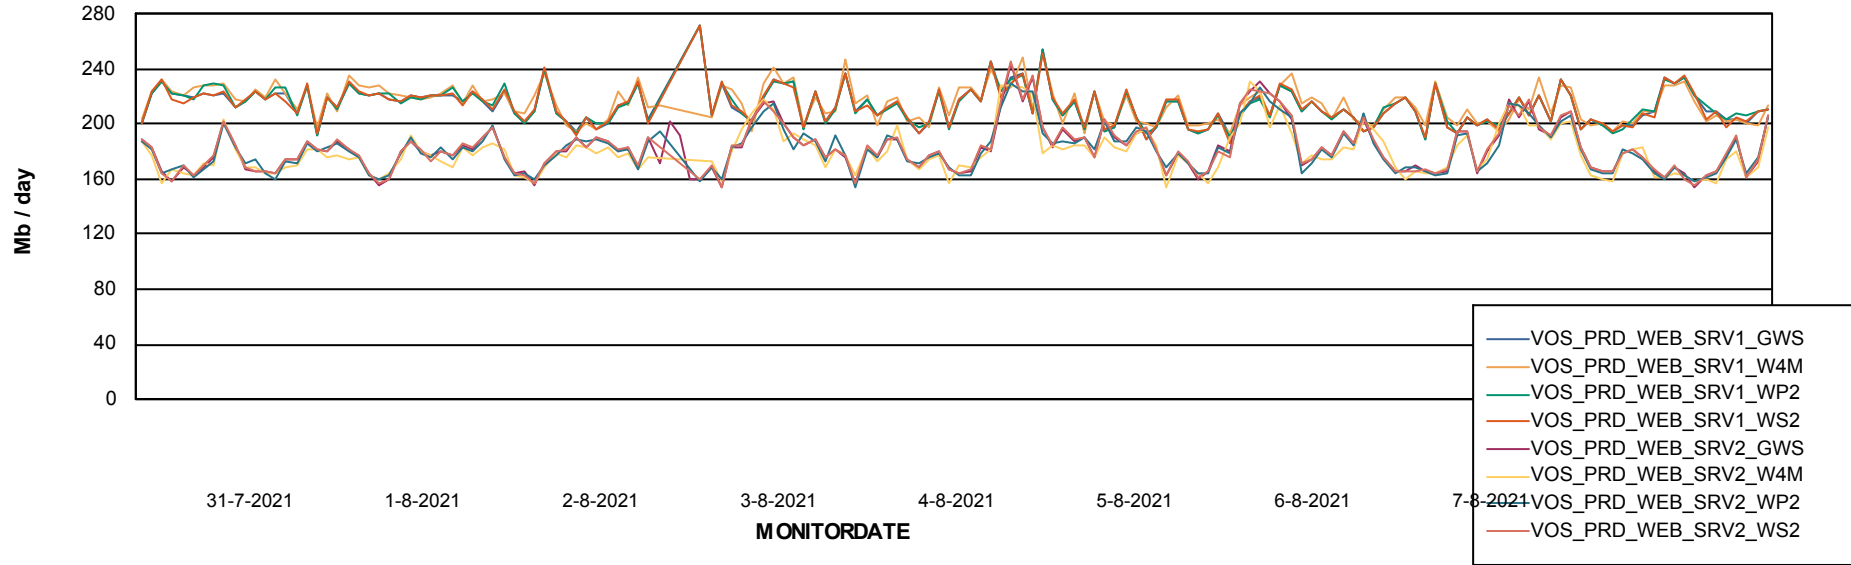

ABSSolute Application ReportServer Services

Avg memory used per ReportServer Service

Weekly SLA Customer Report

Customer VOS_Production
Database ID 68

ABSSolute Web Component Services

Avg memory used per ABS Web component