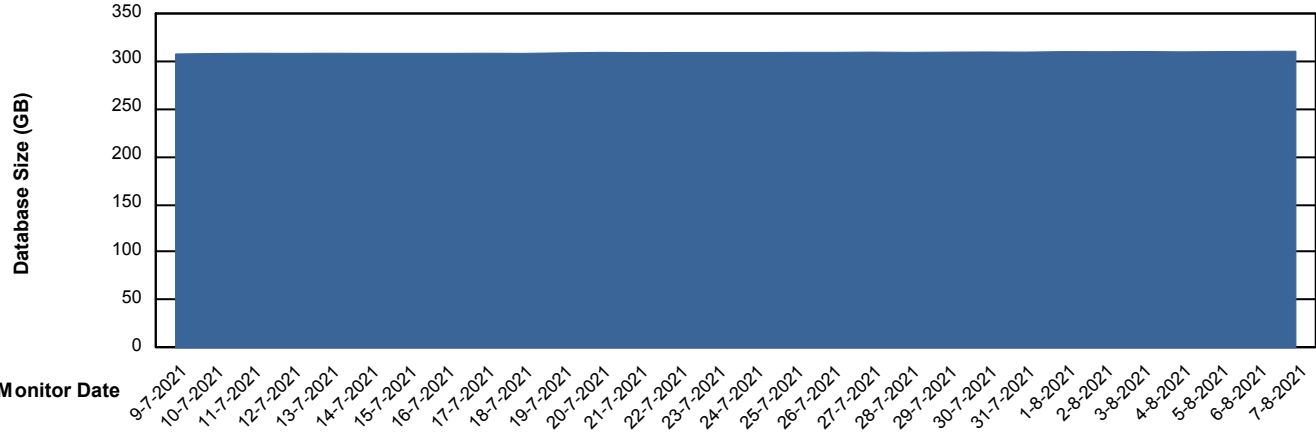

Database growth over last month

Database Tablespace STKDB_ABS1 Production Database

Date	Tablespace Name	Filesize (Gb)	Usedsize (Gb)	Percentage free
7-8-2021	ABSDATA	177	125	29
	INDX	217	177	18
6-8-2021	ABSDATA	177	125	29
	INDX	217	177	18
5-8-2021	ABSDATA	177	125	29
	INDX	217	177	18
4-8-2021	ABSDATA	177	125	29
	INDX	217	177	18
3-8-2021	ABSDATA	177	125	29
	INDX	217	177	18
2-8-2021	ABSDATA	177	125	29
	INDX	217	177	18
1-8-2021	ABSDATA	177	125	29
	INDX	217	177	18