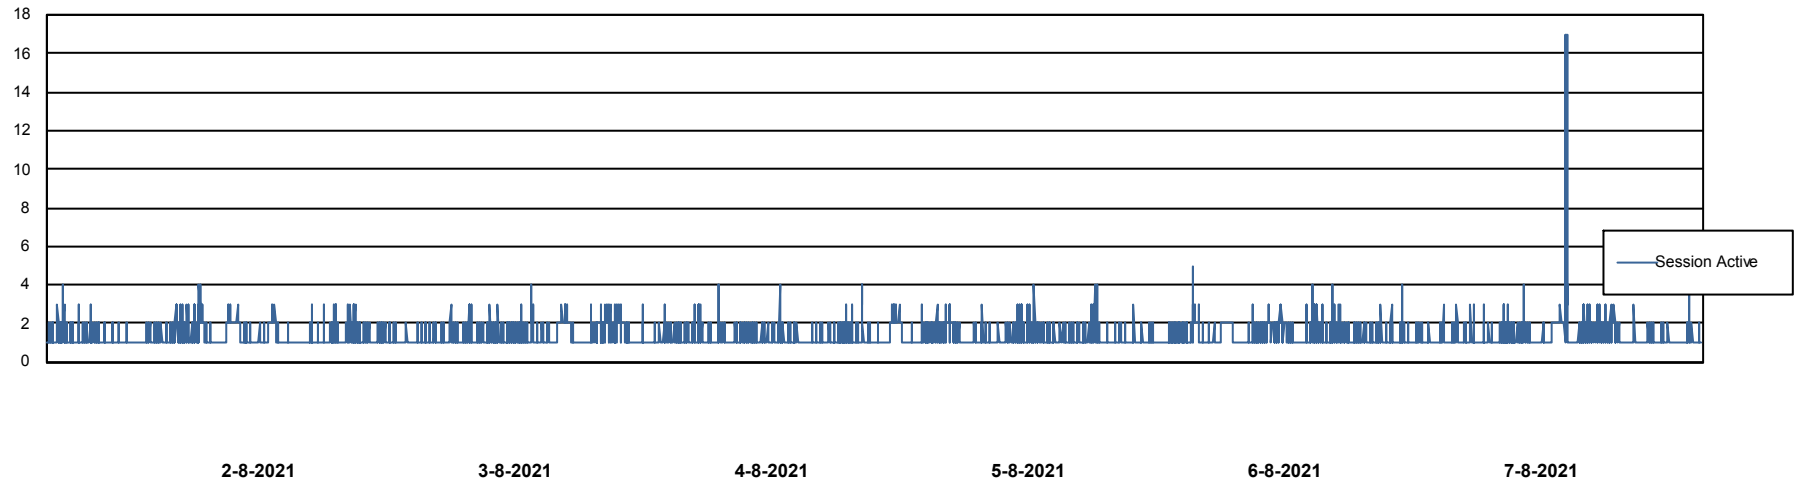

Weekly SLA Customer Report

Customer STK_Production
 Database ID 82

Harddisk Usage STK_STAABSDB2 Standby DB Server

	Free disk space on c: (%)	Total disk space on c: (Gb)	Free disk space on d: (%)	Total disk space on d: (Gb)	Free disk space on e: (%)	Total disk space on e: (Gb)
7-8-2021	71	99	37	350	23	1,000
6-8-2021	71	99	38	350	23	1,000
5-8-2021	71	99	38	350	23	1,000
4-8-2021	71	99	38	350	23	1,000
3-8-2021	71	99	38	350	23	1,000
2-8-2021	71	99	38	350	23	1,000
1-8-2021	70	99	38	350	23	1,000

Weekly SLA Customer Report

Customer STK_Production
Database ID 82

Database Performance STKDB_ABS1 Production Database

Weekly SLA Customer Report

Customer STK_Production
Database ID 82

Database Performance STKDB_ABS1SB Standby Database