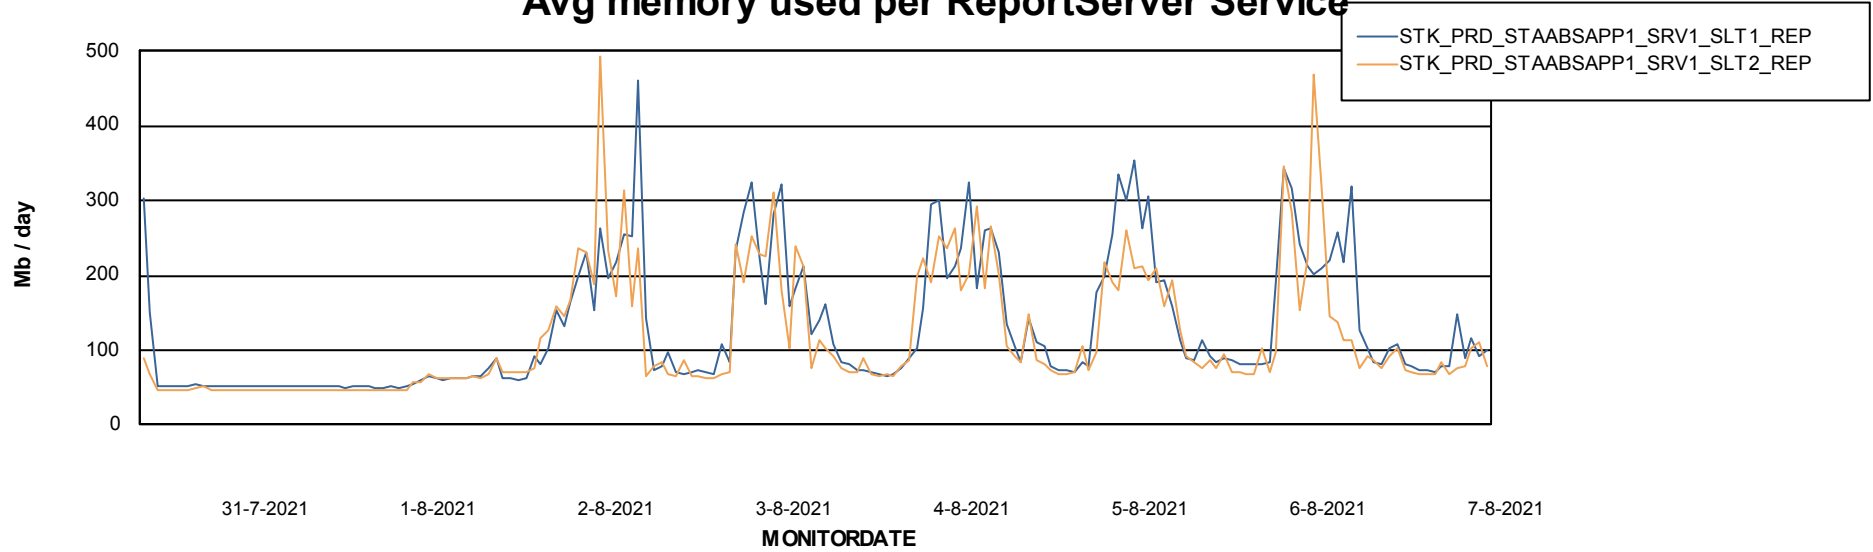

Avg memory used per ABS Server Service

Avg users per day per ABS server

Weekly SLA Customer Report

Customer STK_Production
Database ID 82

ABSSolute Application ReportServer Services

Avg memory used per ReportServer Service