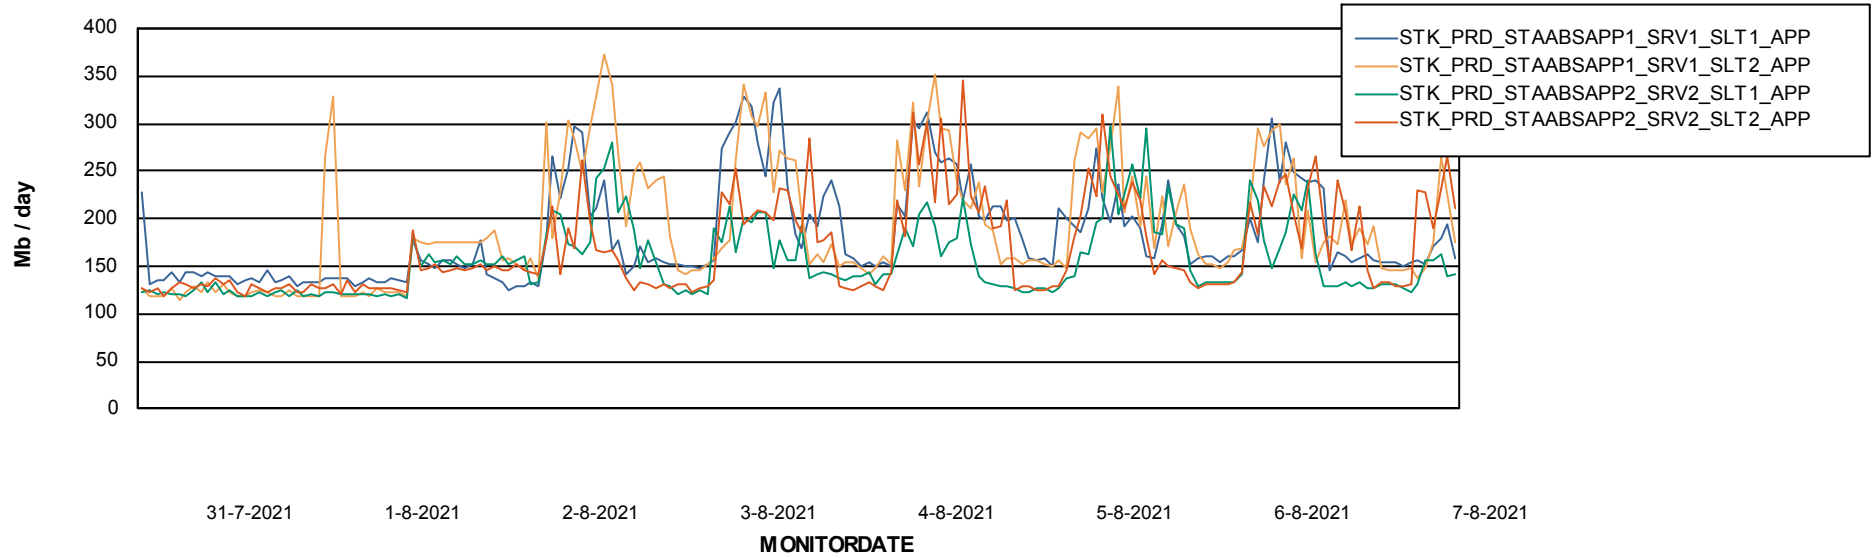

ABSSolute Application Server Services

Avg memory used per ABS Server Service