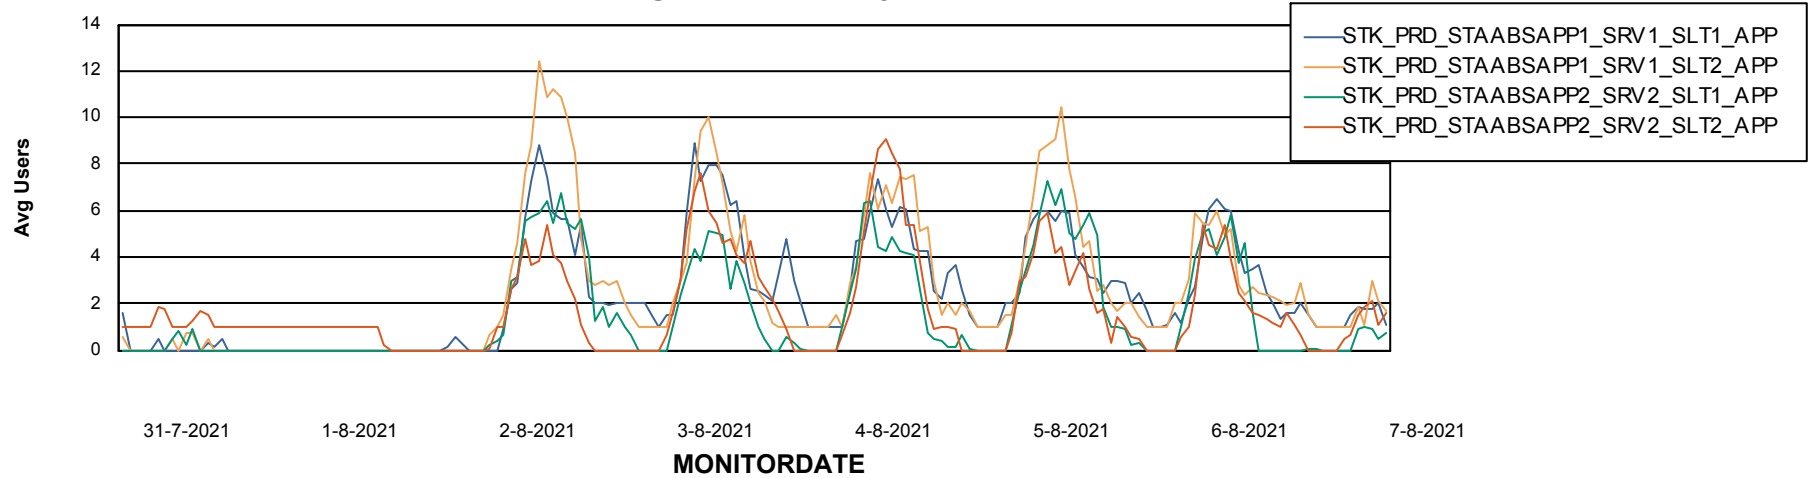

Avg users per day per ABS server