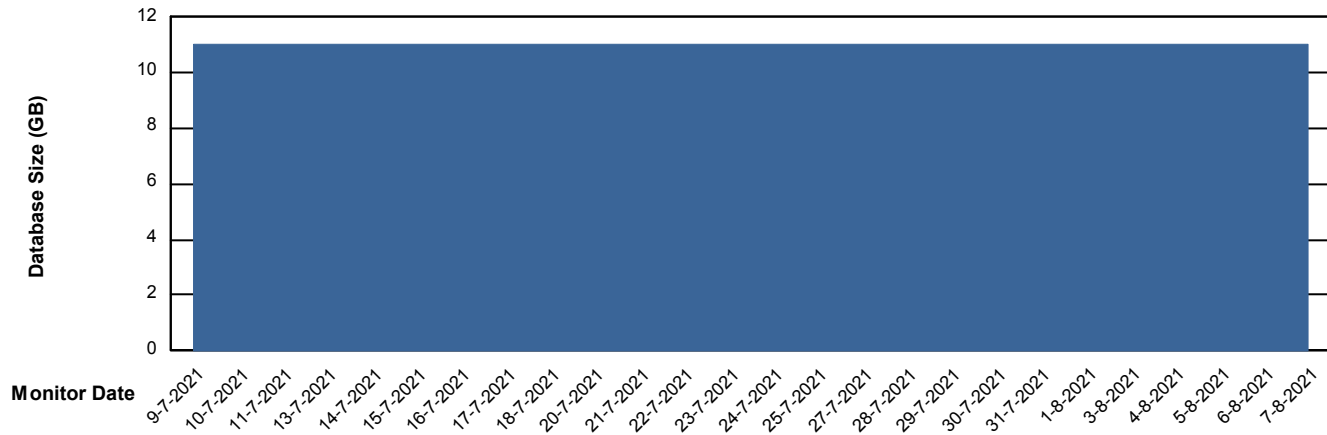

DATABASE SIZE SPIDB_Production

Database growth over last month