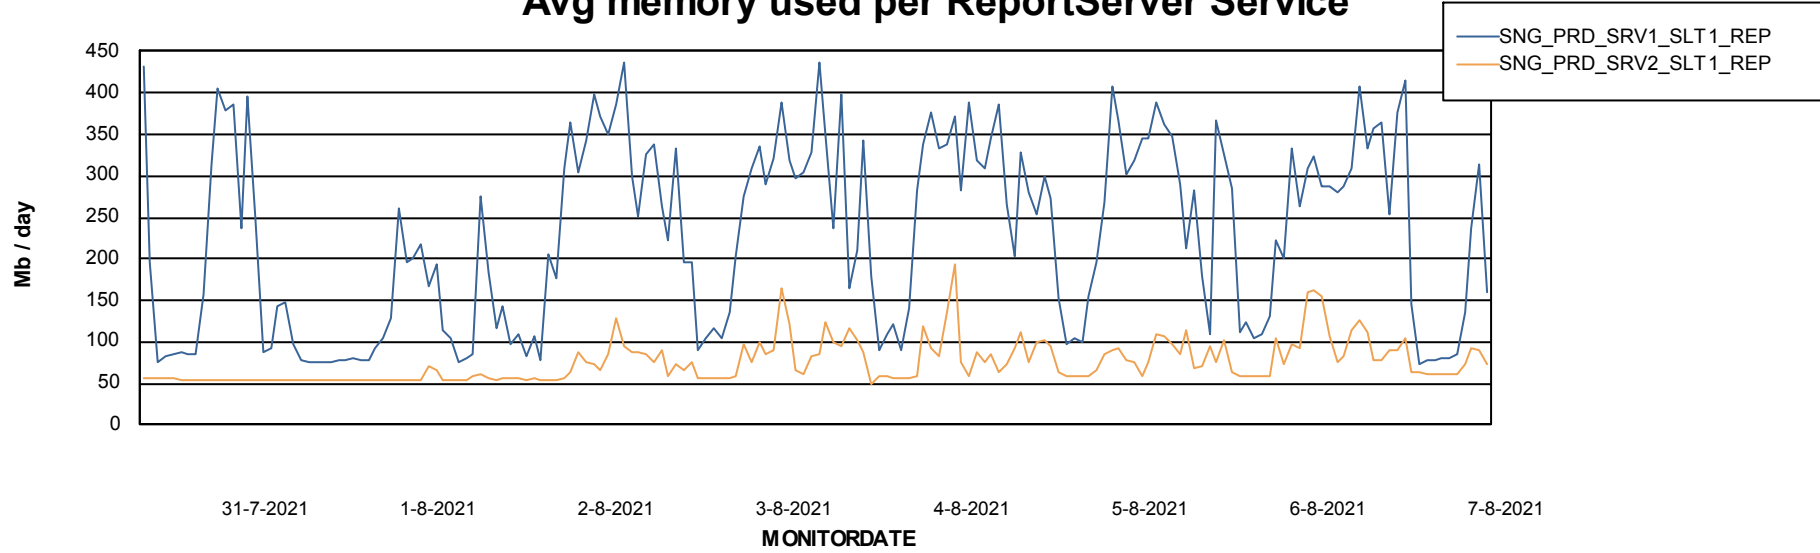

ABSSolute Application ReportServer Services

Avg memory used per ReportServer Service