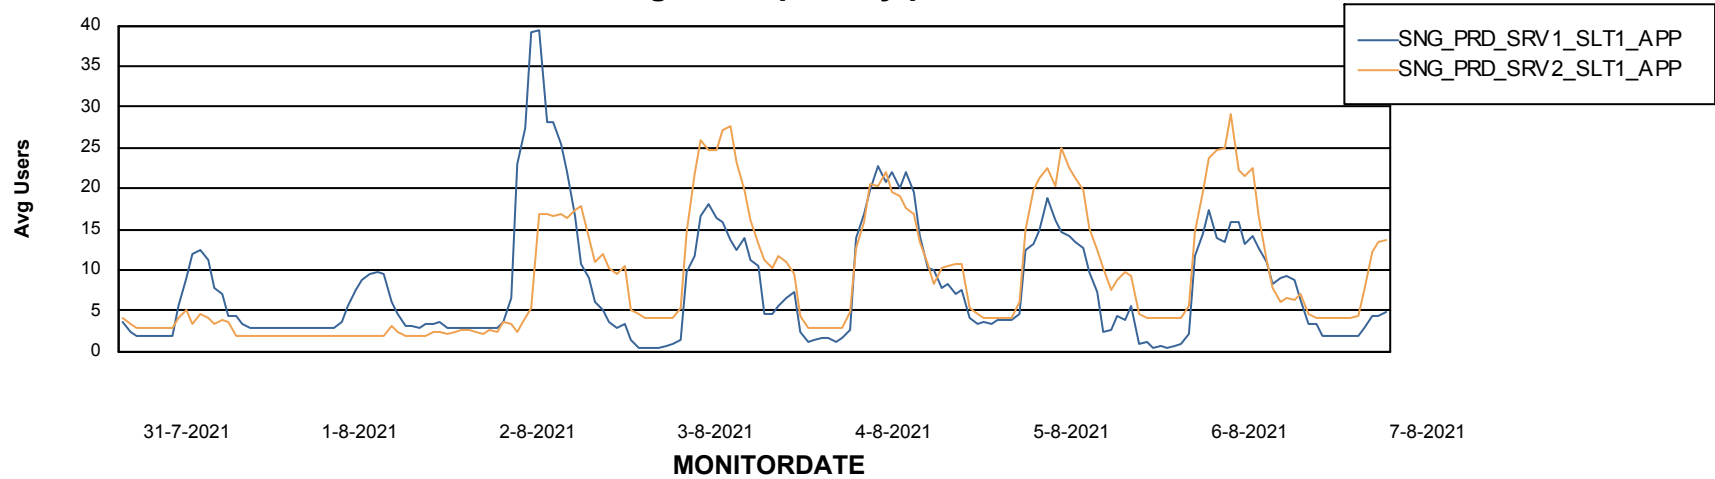

Avg users per day per ABS server