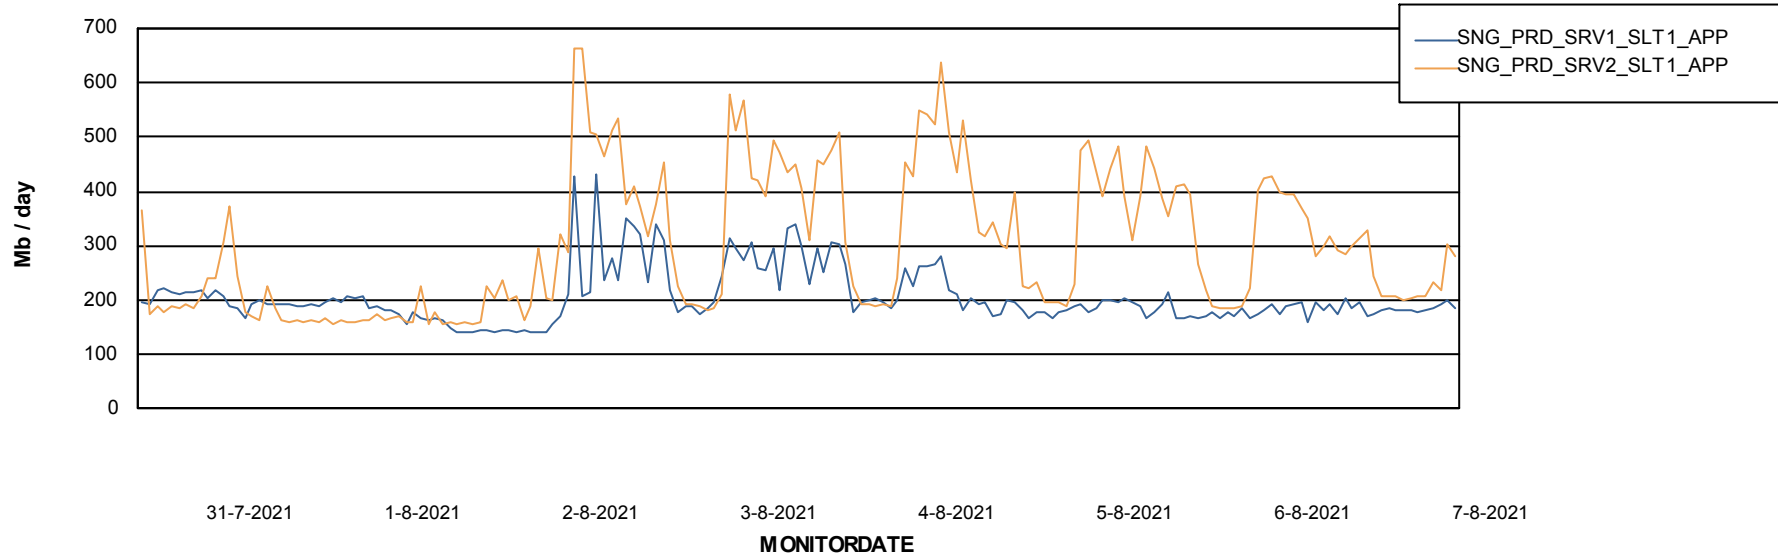

ABSSolute Application Server Services

Avg memory used per ABS Server Service