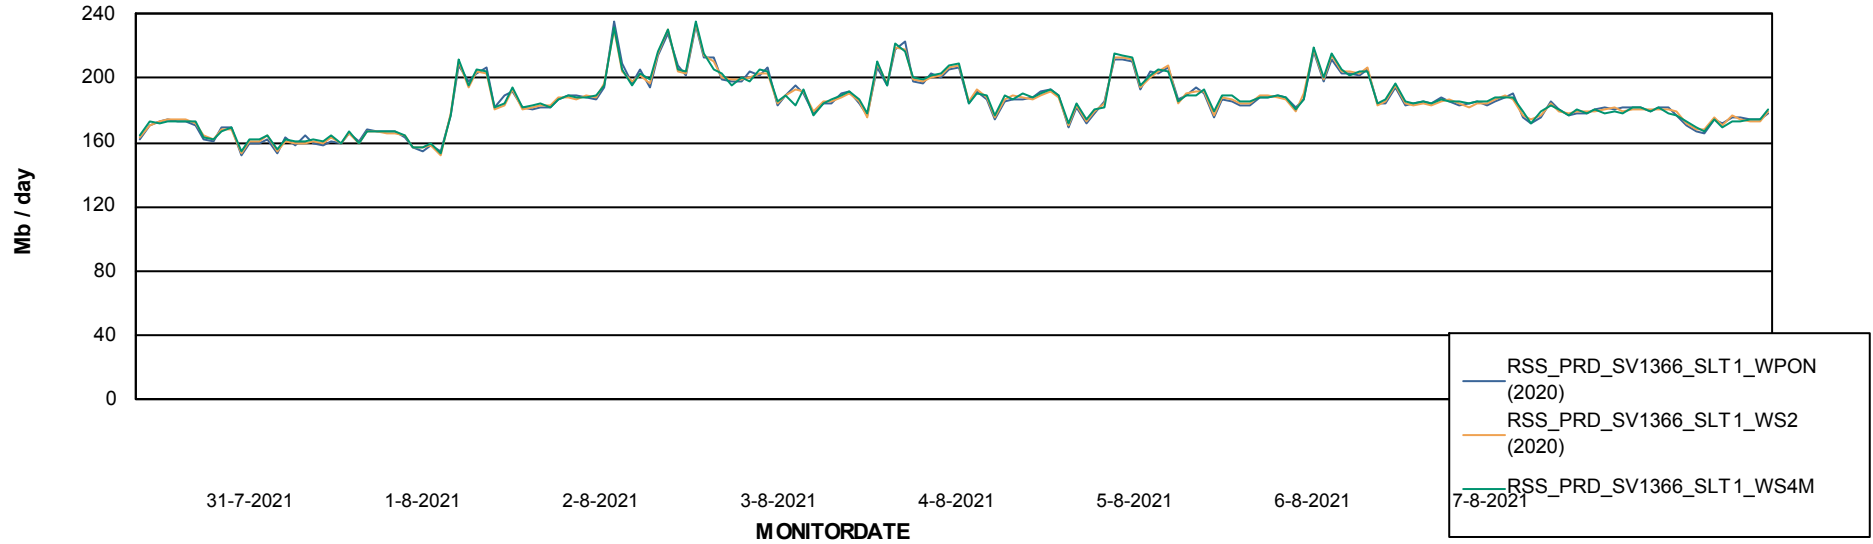

ABSSolute Application ReportServer Services

Avg memory used per ReportServer Service

Weekly SLA Customer Report

Customer RSS Production
Database ID 52

ABSSolute Web Component Services

Avg memory used per ABS Web component