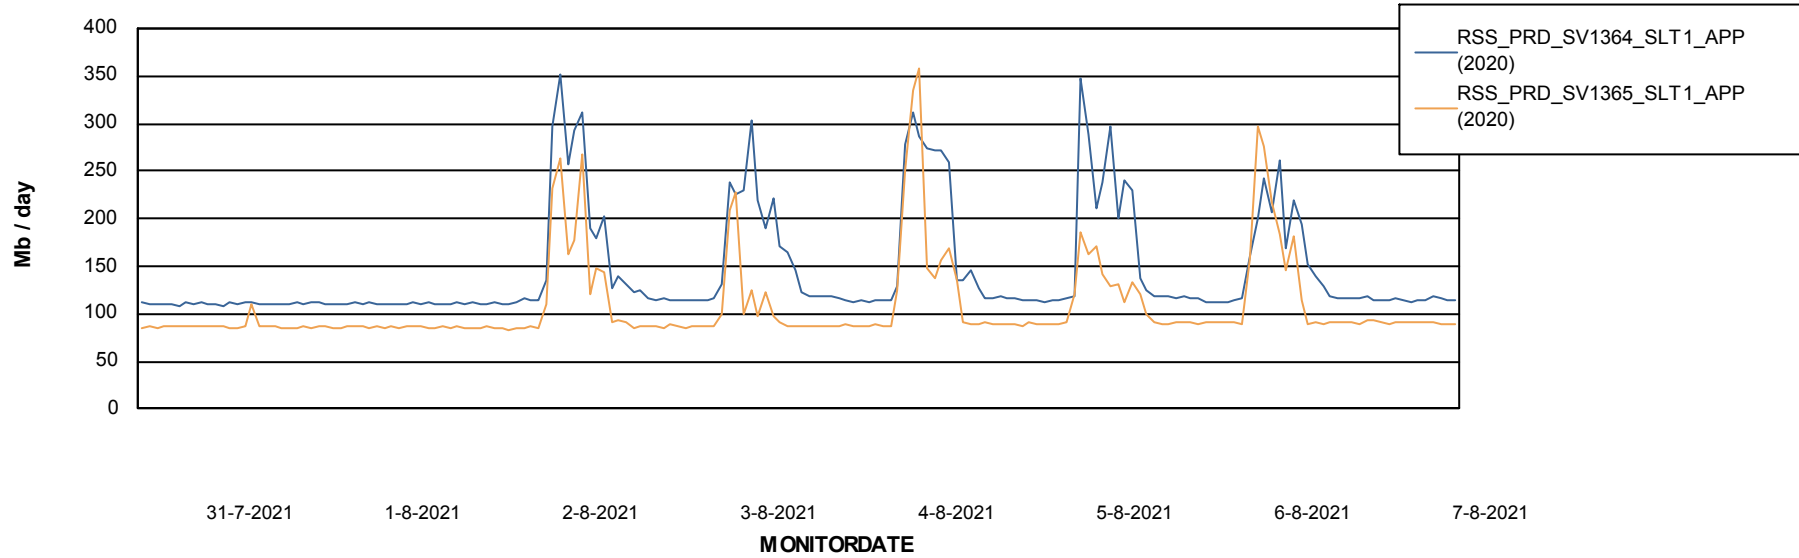

Weekly SLA Customer Report

Customer RSS Production
 Database ID 52

DATABASE SIZE RSS_DB_Primary (2020)

Database growth over last month

Database Tablespace RSS_DB_Primary (2020)

Date	Tablespace Name	Filesize (Gb)	Usedsize (Gb)	Percentage free
7-8-2021	ABSDATA	42	33	21
	INDX	44	36	18
6-8-2021	ABSDATA	42	33	21
	INDX	44	36	18
5-8-2021	ABSDATA	42	33	21
	INDX	44	36	18
4-8-2021	ABSDATA	42	33	21
	INDX	44	36	18
3-8-2021	ABSDATA	42	33	21
	INDX	44	36	18
2-8-2021	ABSDATA	42	33	21
	INDX	44	36	18
1-8-2021	ABSDATA	42	33	21
	INDX	44	36	18

Weekly SLA Customer Report

Customer RSS Production
Database ID 52

ABSSolute Application Server Services

Avg memory used per ABS Server Service

Avg users per day per ABS server

Weekly SLA Customer Report

Customer RSS Production
Database ID 52