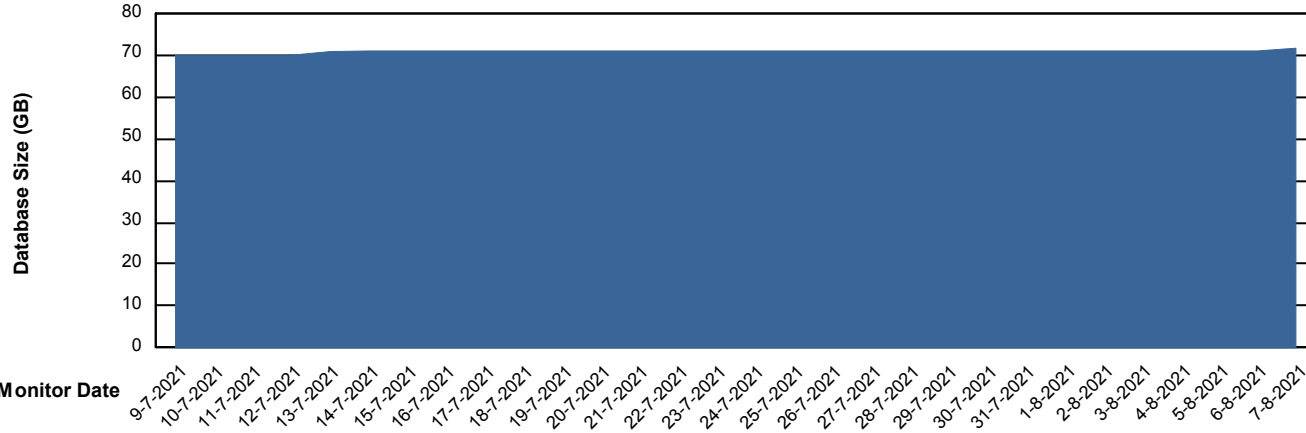

DATABASE SIZE RSS_DB_Primary (2020)

Database growth over last month

Database Tablespace RSS_DB_Primary (2020)

Date	Tablespace Name	Filesize (Gb)	Usedsize (Gb)	Percentage free
7-8-2021	ABSDATA	42	33	21
	INDX	44	36	18
6-8-2021	ABSDATA	42	33	21
	INDX	44	36	18
5-8-2021	ABSDATA	42	33	21
	INDX	44	36	18
4-8-2021	ABSDATA	42	33	21
	INDX	44	36	18
3-8-2021	ABSDATA	42	33	21
	INDX	44	36	18
2-8-2021	ABSDATA	42	33	21
	INDX	44	36	18
1-8-2021	ABSDATA	42	33	21
	INDX	44	36	18