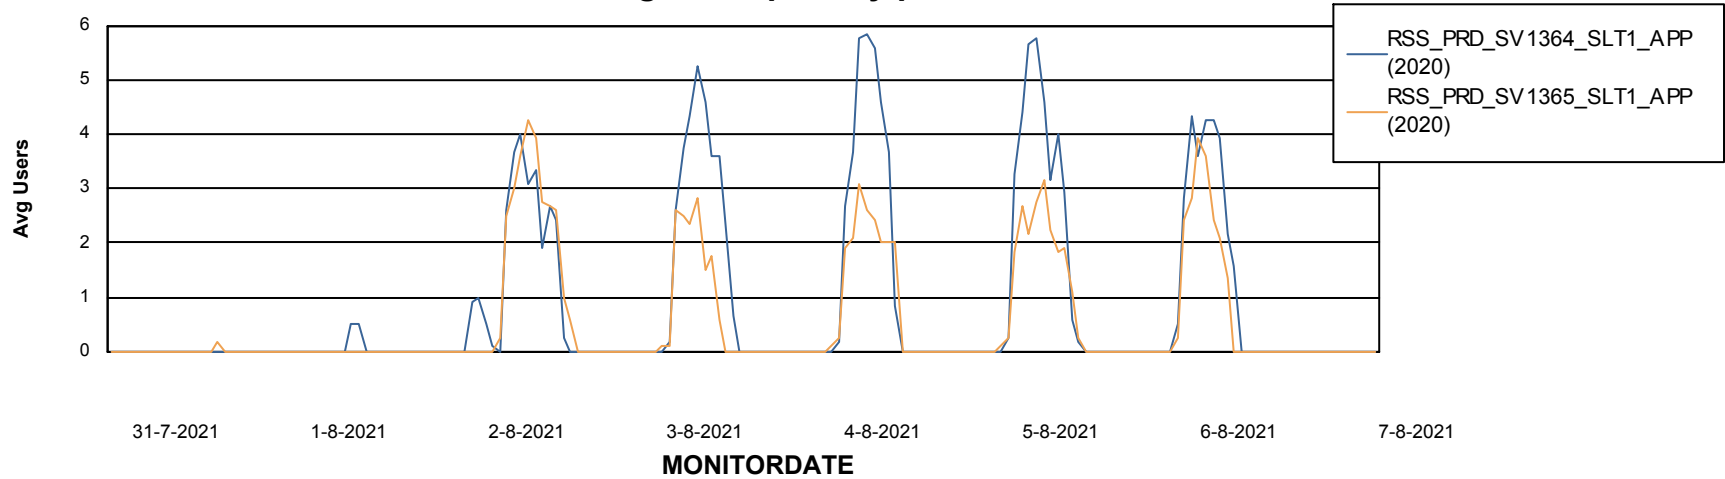

Weekly SLA Customer Report

Customer RSS Production
Database ID 52

ABSSolute Application Server Services

Avg memory used per ABS Server Service

Avg users per day per ABS server

Weekly SLA Customer Report

Customer RSS Production
Database ID 52