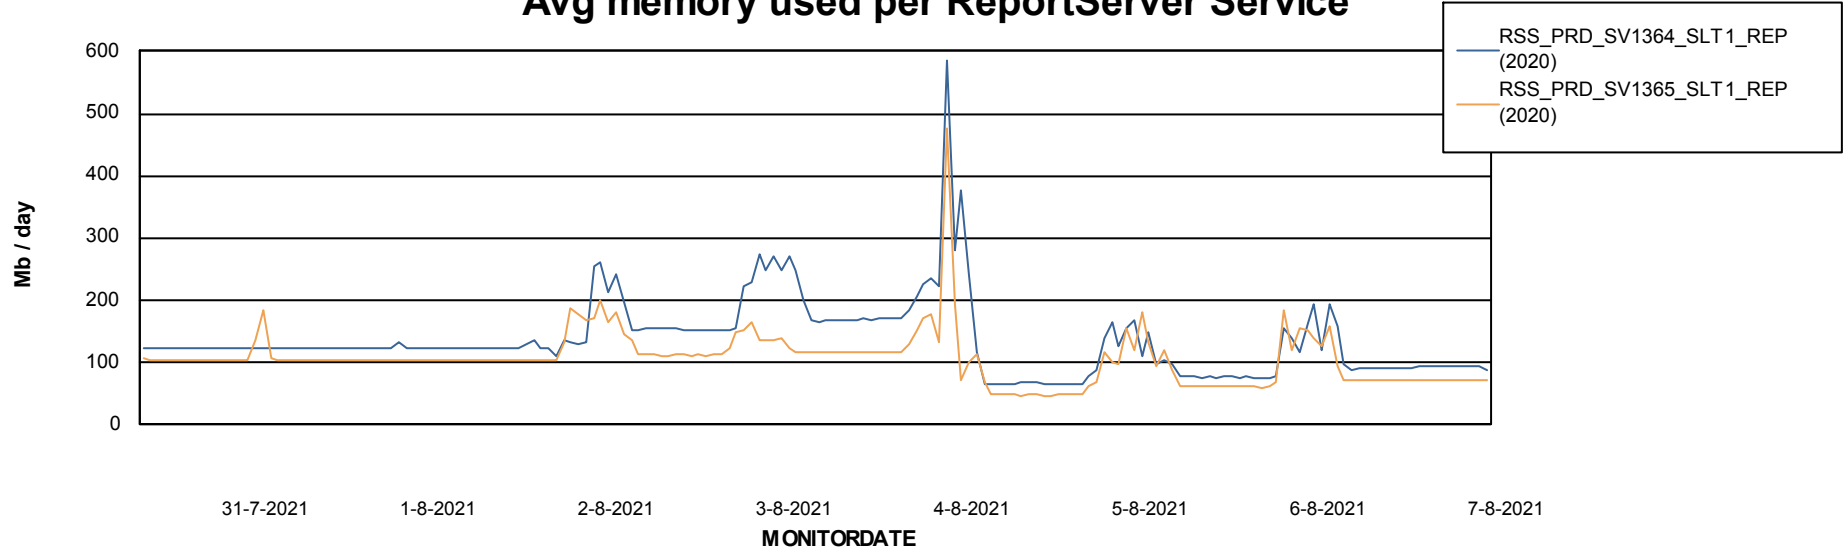

ABSSolute Application ReportServer Services

Avg memory used per ReportServer Service