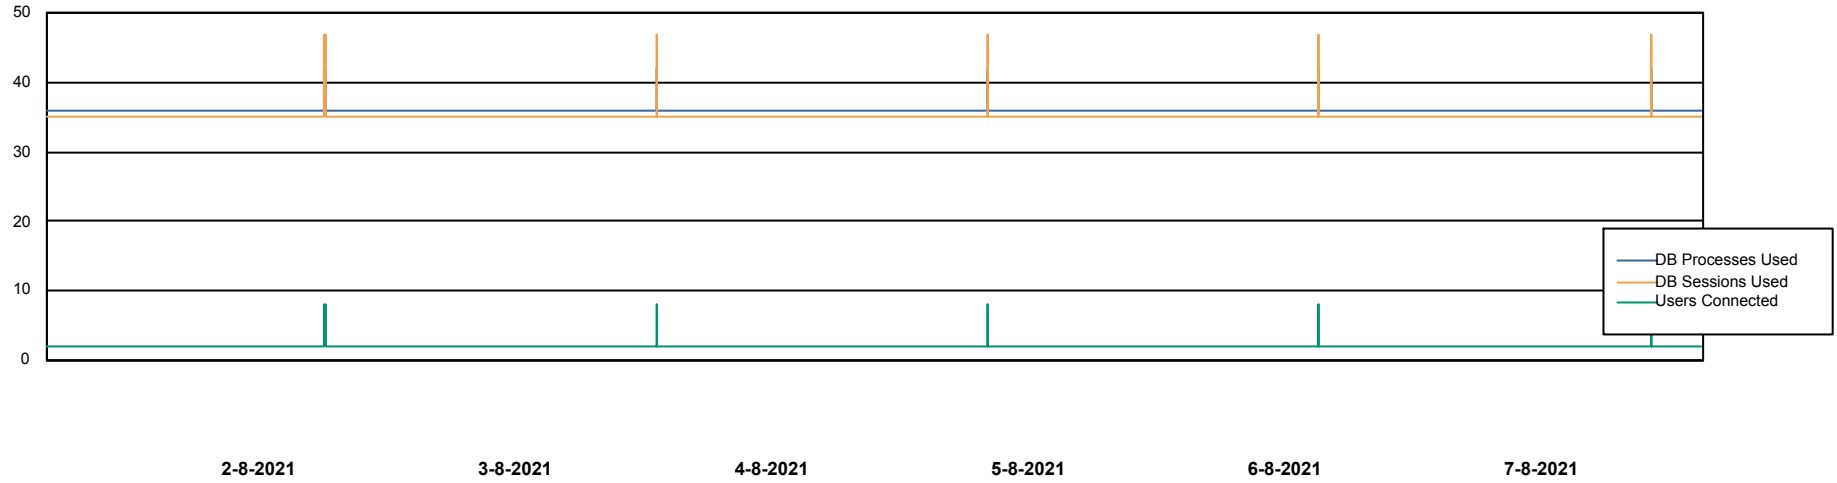

Weekly SLA Customer Report

Customer RSS Production
Database ID 52

Database Performance RSS_DB_Primary (2020)

Weekly SLA Customer Report

Customer RSS Production
Database ID 52

Database Performance RSS_DB_Standby (2020)