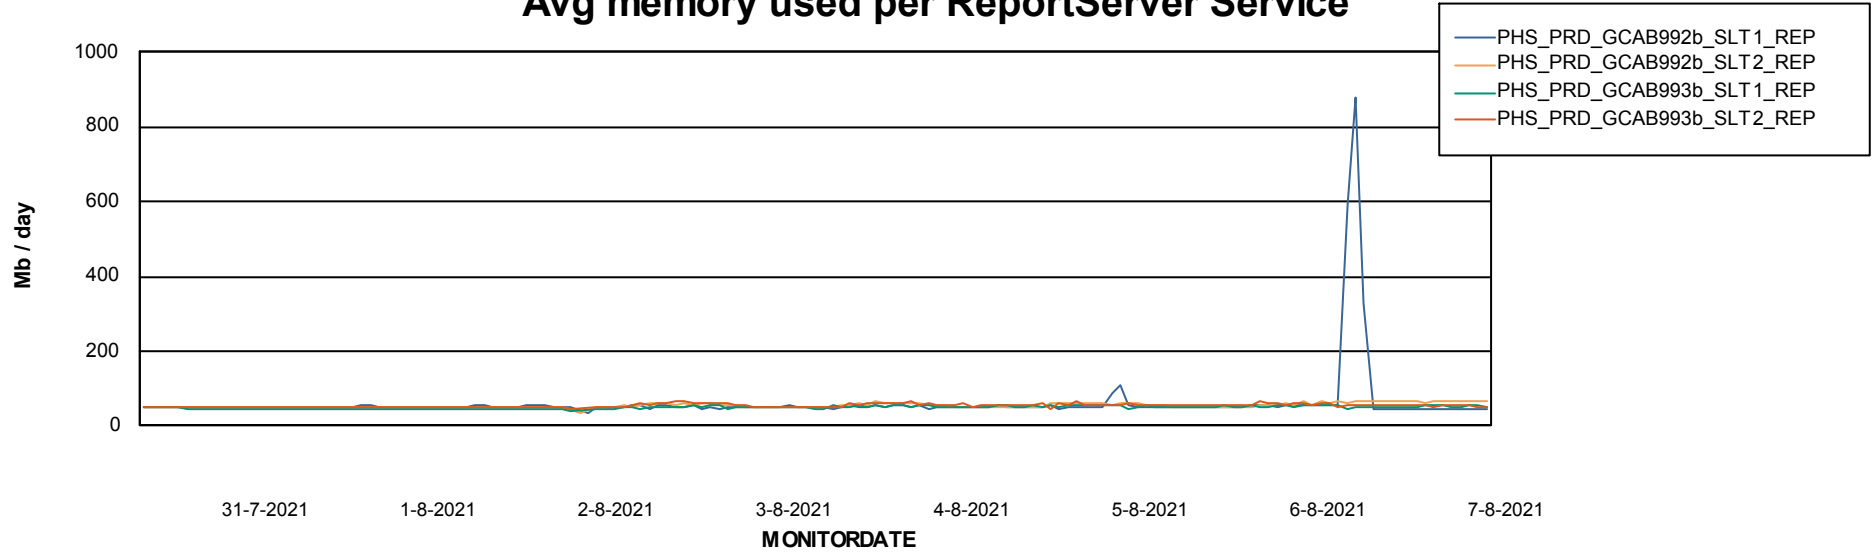

ABSSolute Application ReportServer Services

Avg memory used per ReportServer Service