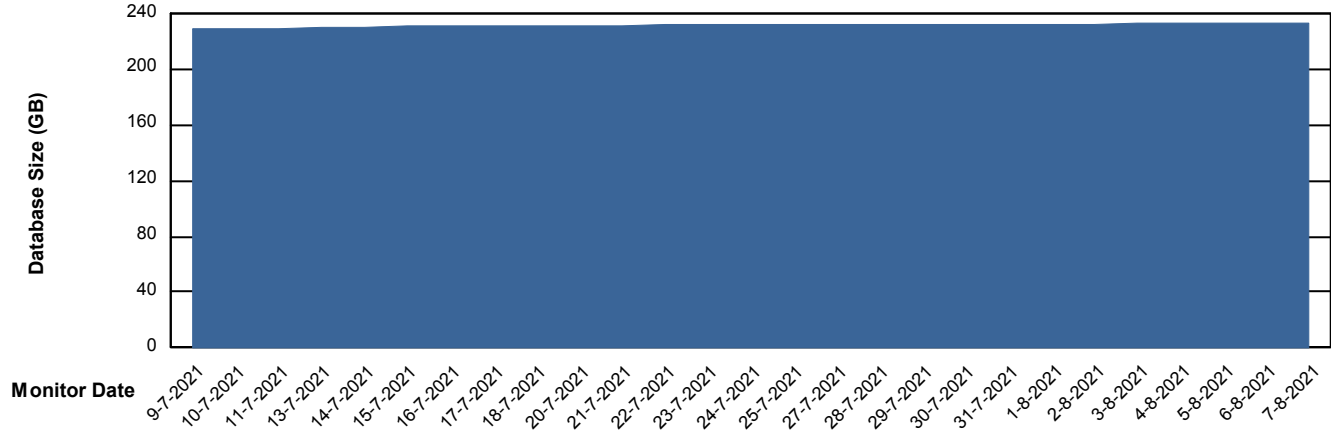

Weekly SLA Customer Report

Customer PHS_Production
Database ID 47

Weekly SLA Customer Report

Customer PHS_Production
Database ID 47

DATABASE SIZE PHSDB_Production

Database growth over last month

DATABASE SIZE PHSDB_Test