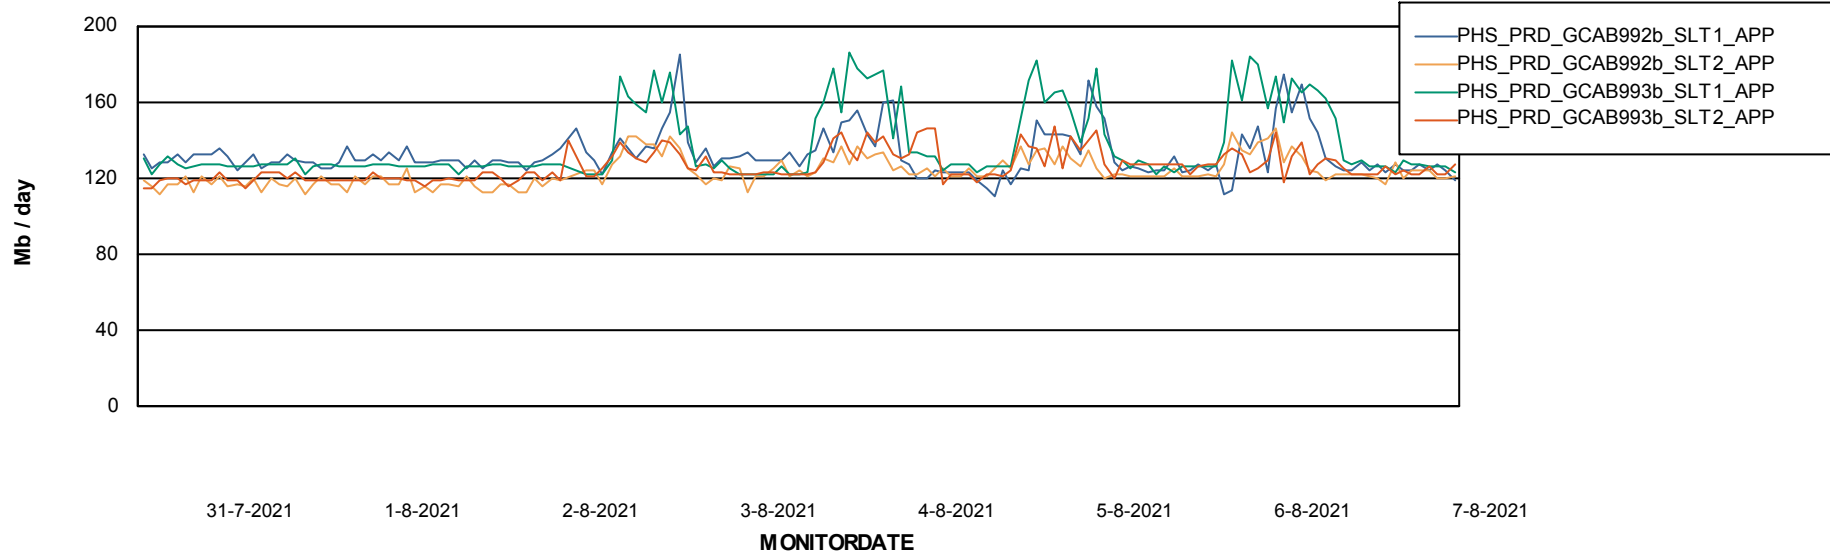

ABSSolute Application Server Services

Avg memory used per ABS Server Service