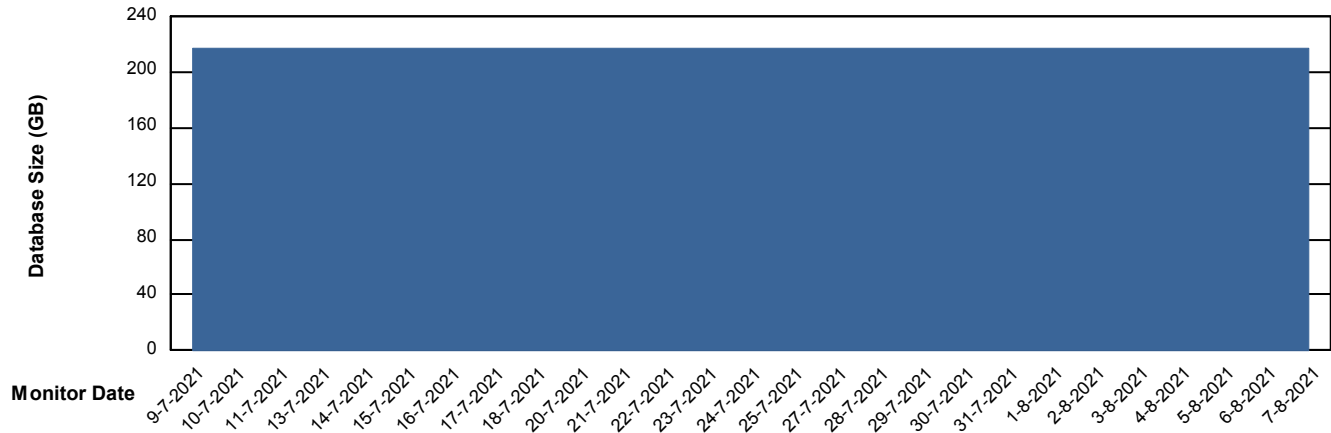

DATABASE SIZE PHSDB_Test

Database growth over last month