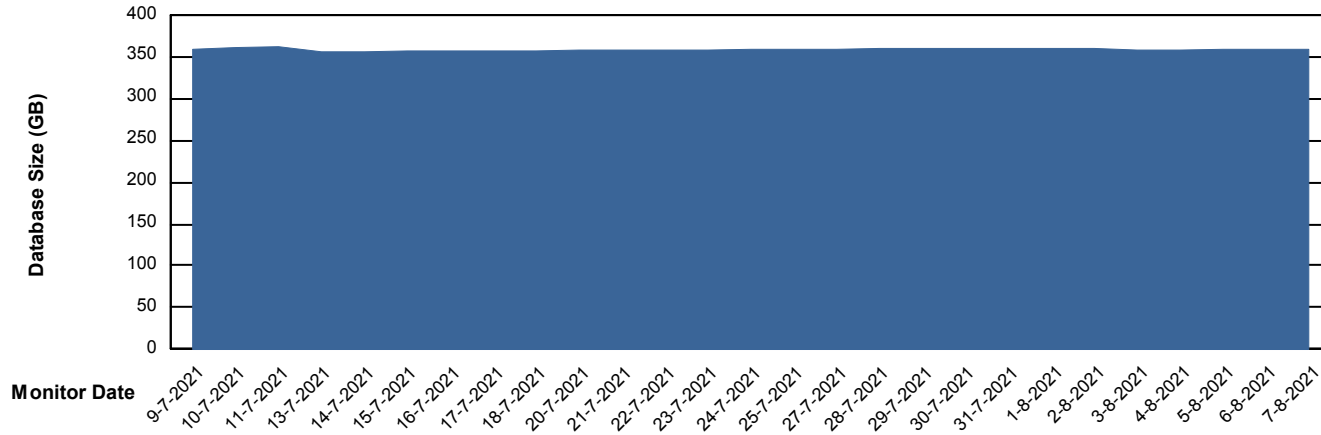

Database Performance LTS_PROD_CLSABSDB02_SBDB

Weekly SLA Customer Report

Customer LTS(CleanLease)_Production
Database ID 126

DATABASE SIZE LTS_PROD_CLSABSBI01_BI

Database growth over last month

DATABASE SIZE LTS_PROD_CLSABSDB01_PRDB