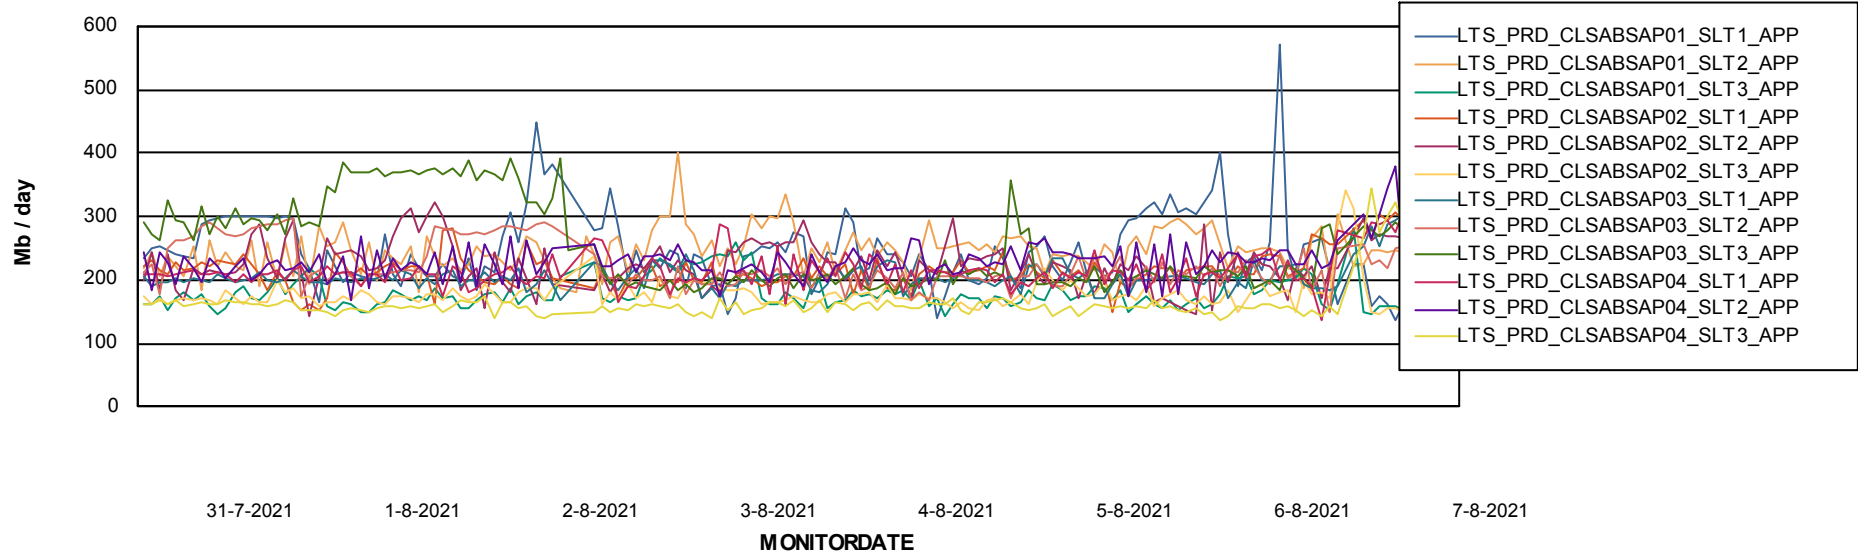

ABSSolute Application Server Services

Avg memory used per ABS Server Service