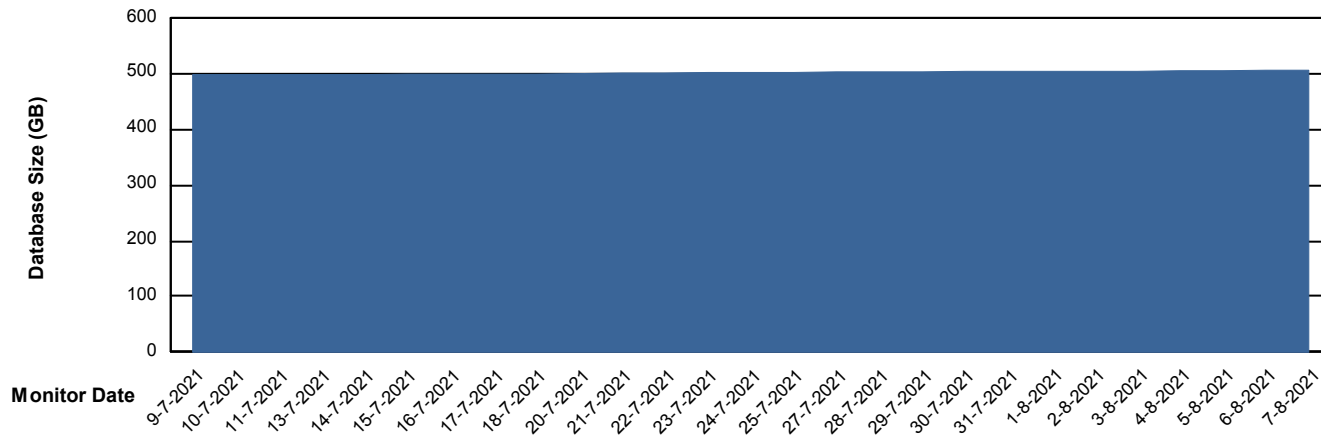

DATABASE SIZE LTS_PROD_CLSABSDB01_PRDB

Database growth over last month