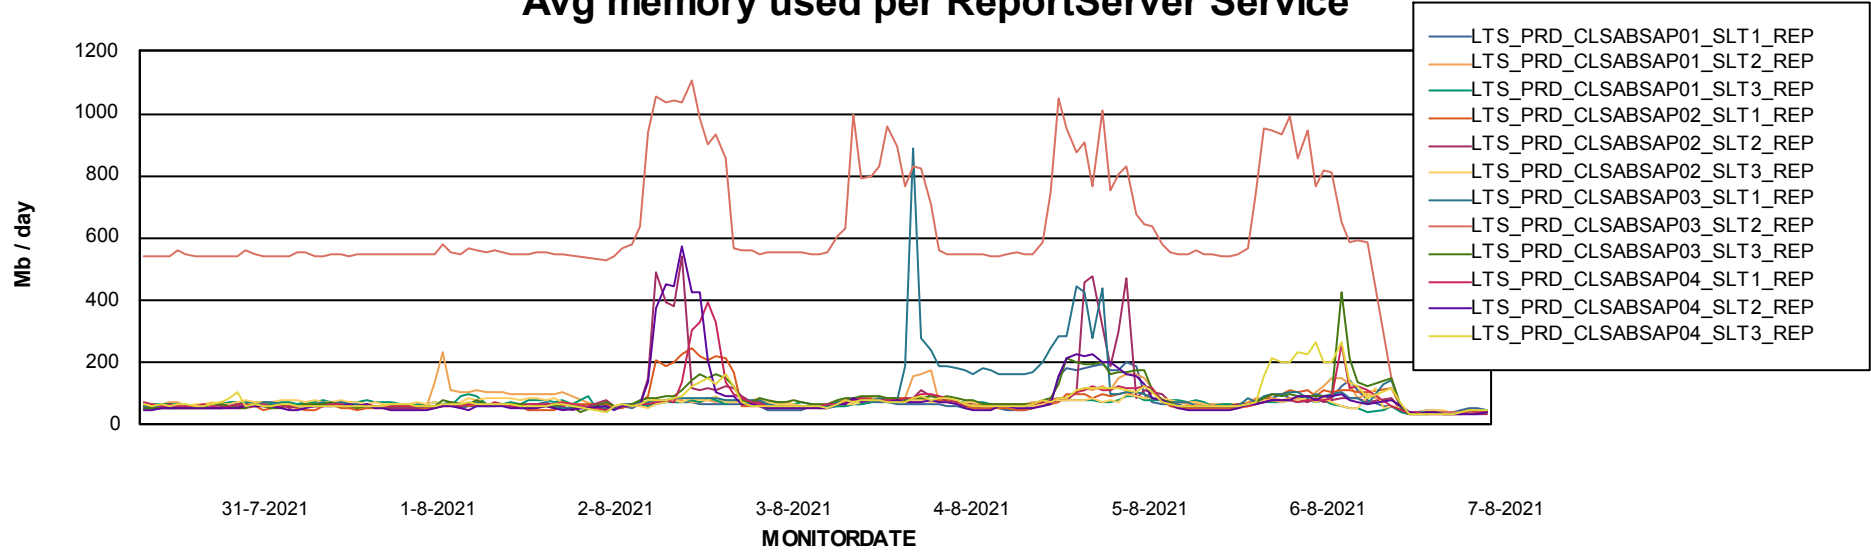

ABSSolute Application ReportServer Services

Avg memory used per ReportServer Service