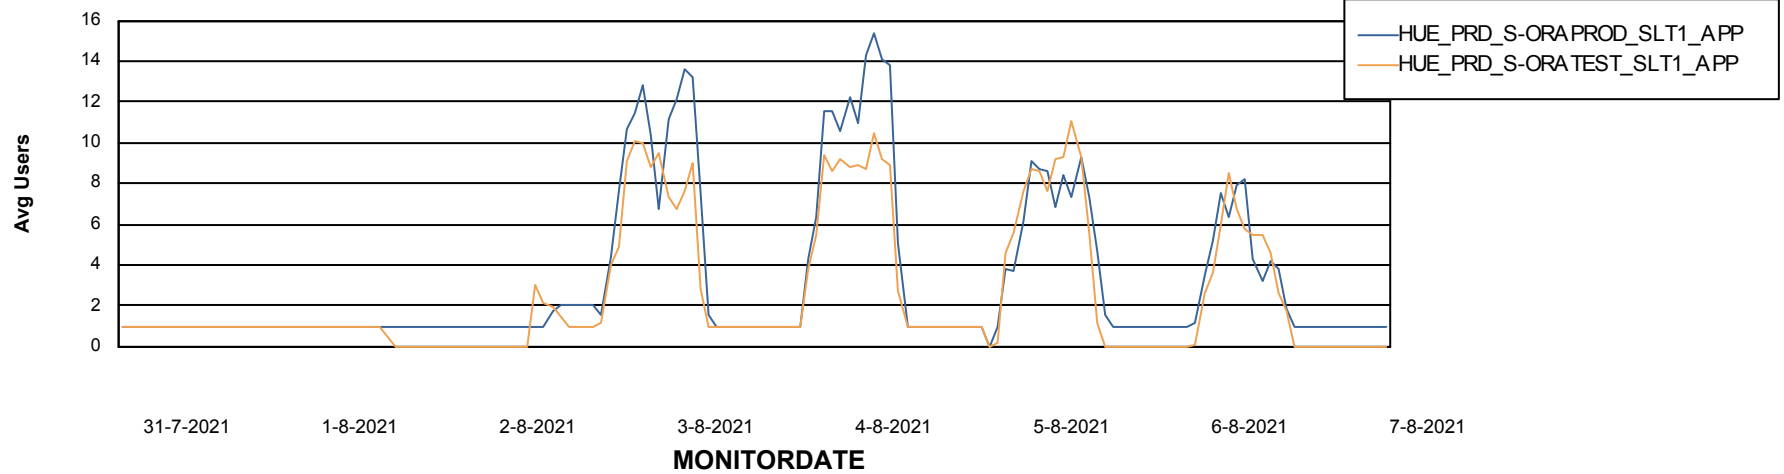

Weekly SLA Customer Report

Customer HUE_Production
Database ID 104

ABSSolute Application Server Services

Avg memory used per ABS Server Service

Avg users per day per ABS server

Weekly SLA Customer Report

Customer HUE_Production
Database ID 104