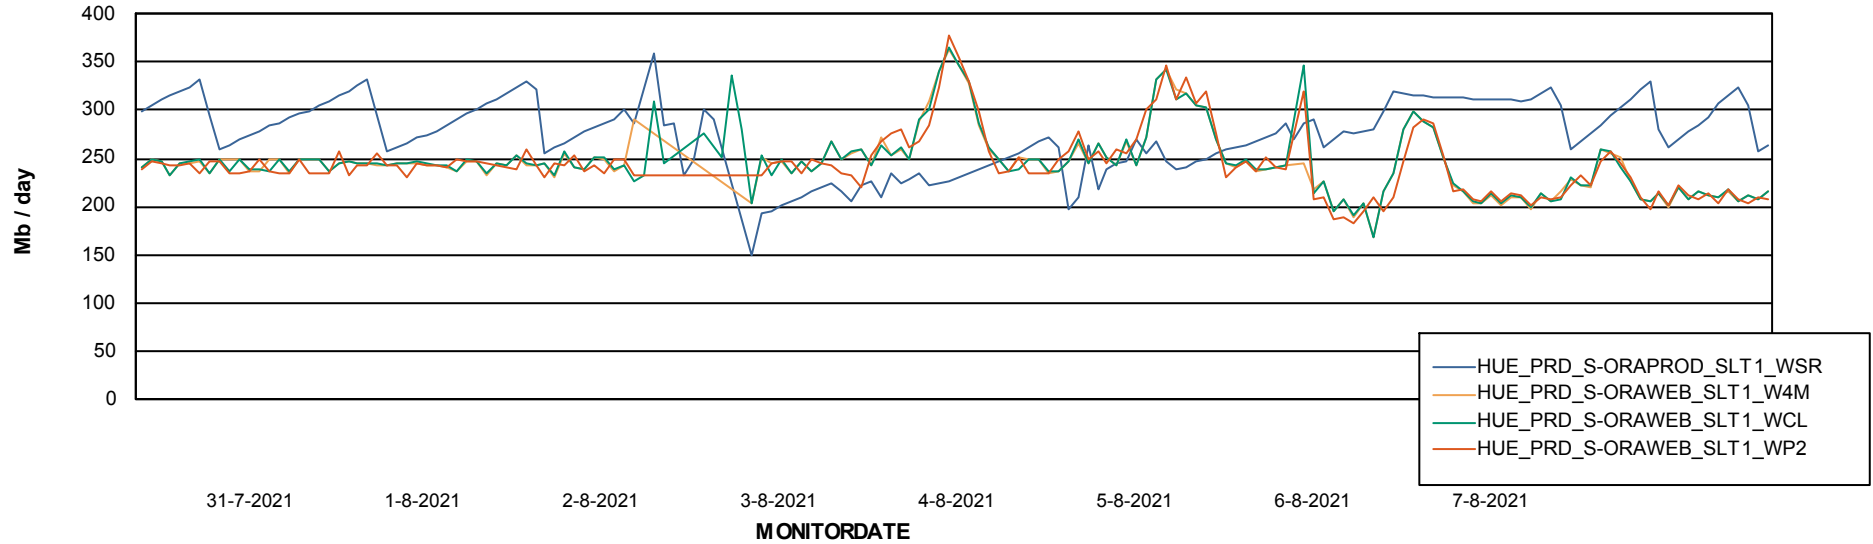

ABSSolute Application ReportServer Services

Avg memory used per ReportServer Service

Weekly SLA Customer Report

Customer HUE_Production
Database ID 104

ABSSolute Web Component Services

Avg memory used per ABS Web component