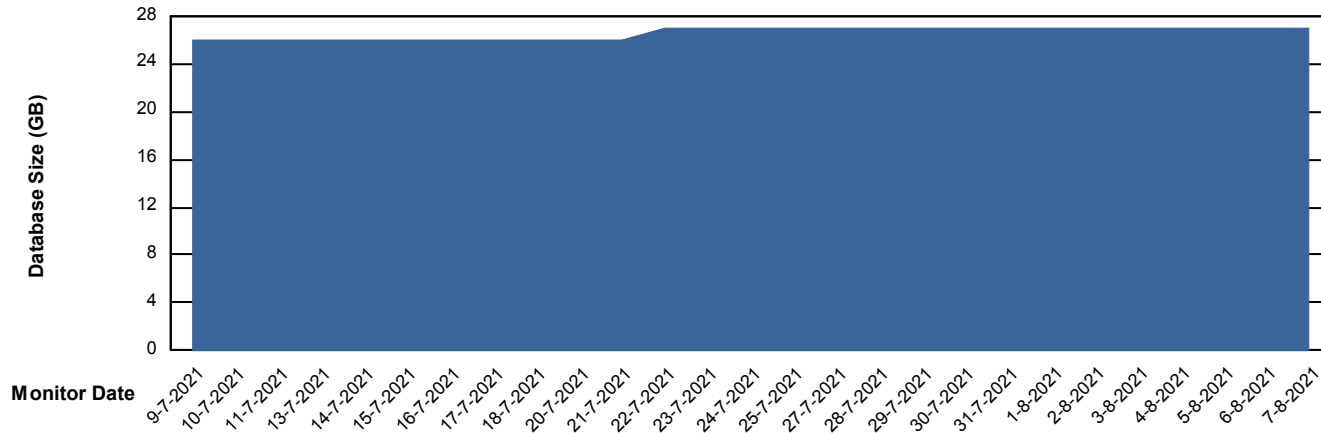

DATABASE SIZE HUE_PRD_S-ORAPROD_DB

Database growth over last month