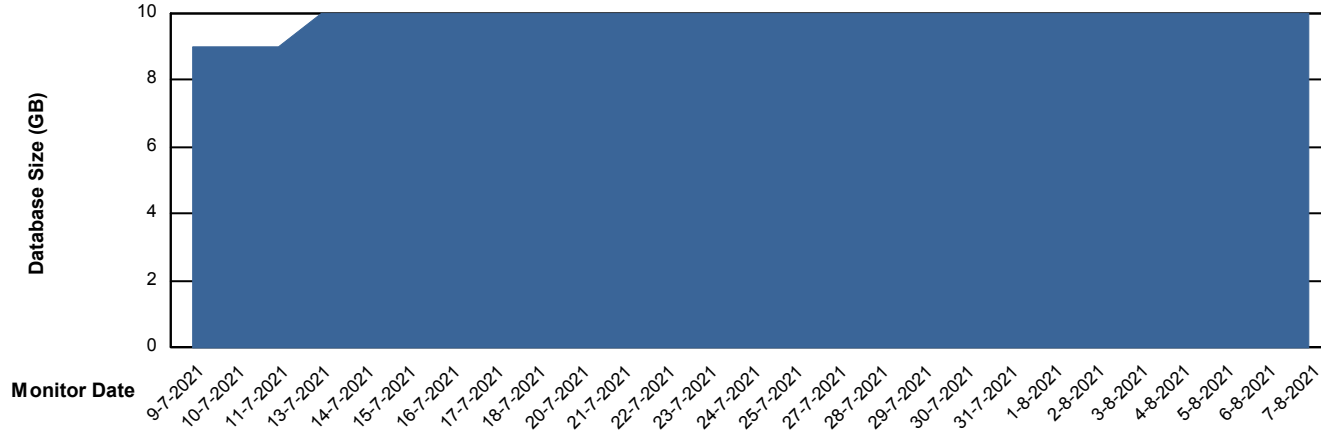

DATABASE SIZE HUE_PRD_S-ORABI_DB

Database growth over last month