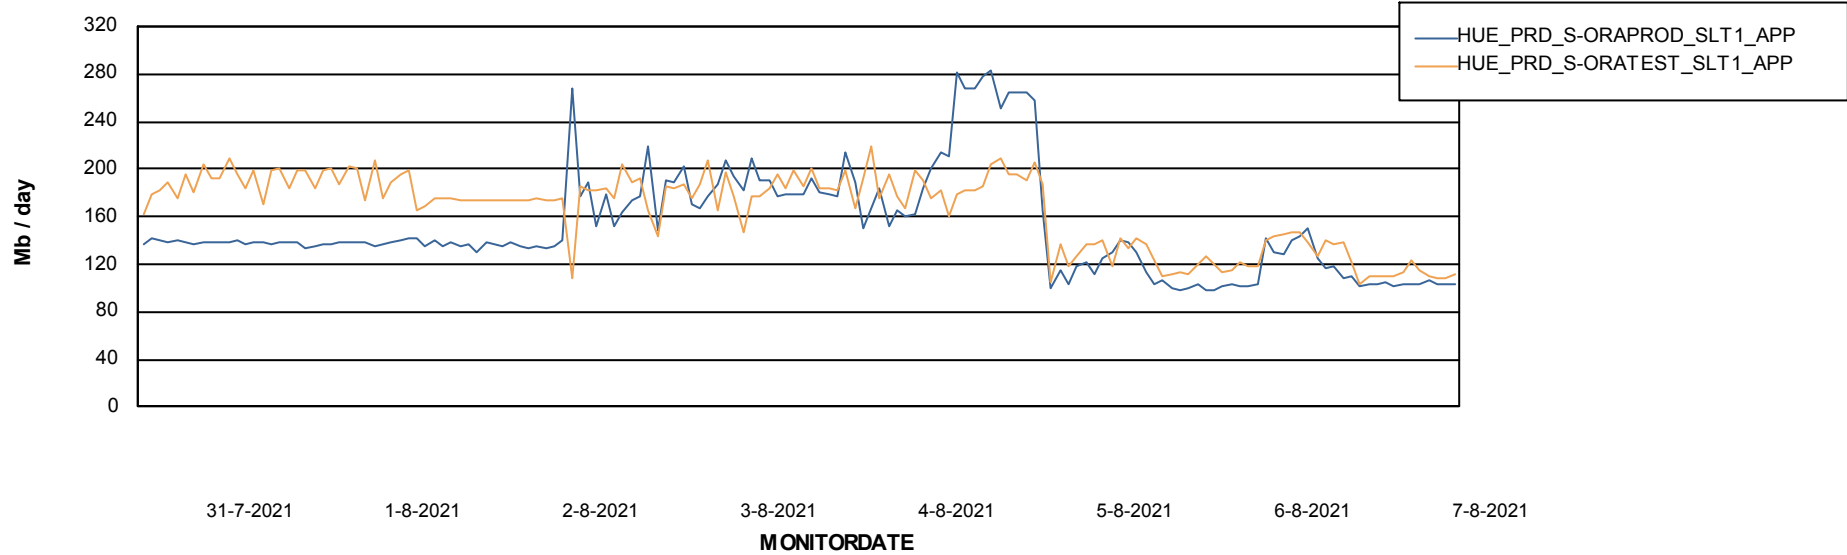

ABSSolute Application Server Services

Avg memory used per ABS Server Service