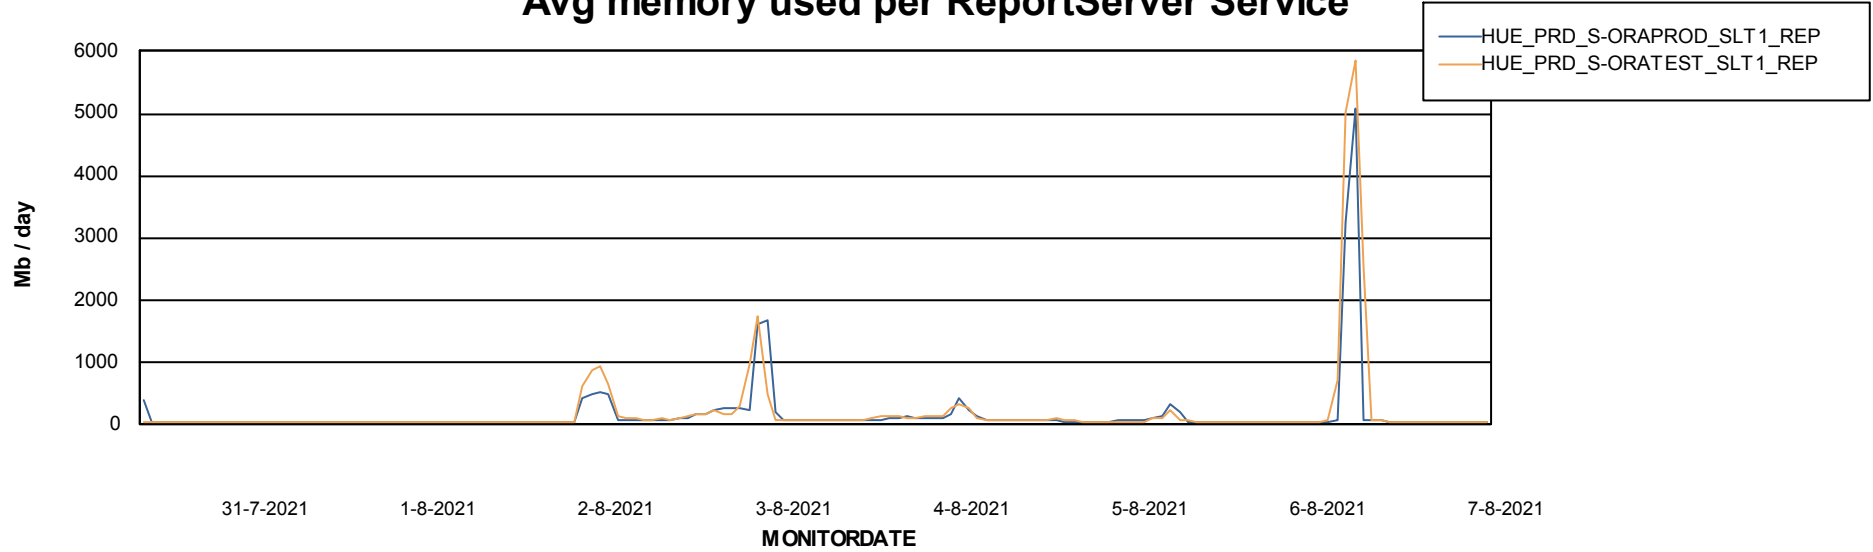

ABSSolute Application ReportServer Services

Avg memory used per ReportServer Service