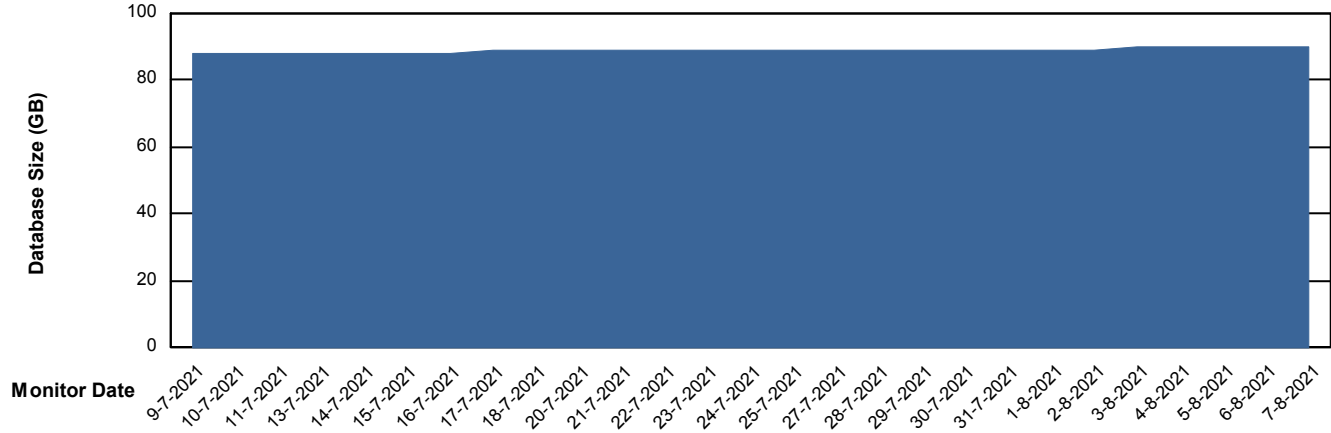

Weekly SLA Customer Report

Customer EUT_Production
Database ID 114

Weekly SLA Customer Report

Customer EUT_Production
Database ID 114

DATABASE SIZE EUT_EUP_PRD_URVINA22T_DB

Database growth over last month

DATABASE SIZE EUT_URM_PRD_URVINA26_DB

Database growth over last month

Weekly SLA Customer Report

Customer EUT_Production
Database ID 114

Database Tablespace EUT_EUP_PRD_URVINA22T_DB

Date	Tablespace Name	Filesize (Gb)	Usedsize (Gb)	Percentage free
7-8-2021	ABSDATA	100	64	36
	INDX	20	13	35
6-8-2021	ABSDATA	100	64	36
	INDX	20	13	35
5-8-2021	ABSDATA	100	64	36
	INDX	20	13	35
4-8-2021	ABSDATA	100	64	36
	INDX	20	13	35
3-8-2021	ABSDATA	100	64	36
	INDX	20	13	35
2-8-2021	ABSDATA	100	64	36
	INDX	20	13	35
1-8-2021	ABSDATA	100	64	36
	INDX	20	13	35