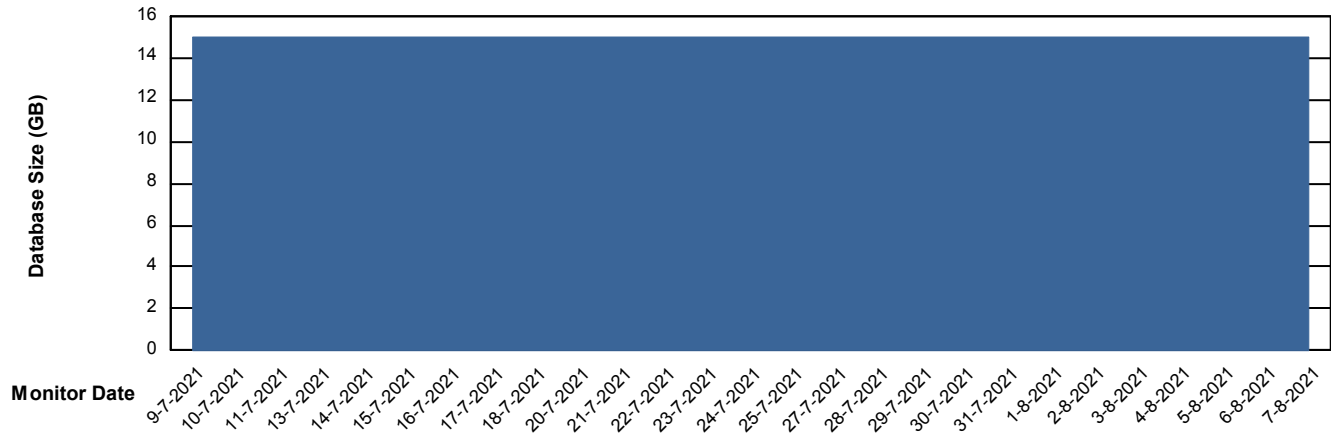

DATABASE SIZE EUT_URM_PRD_URVINA26_DB

Database growth over last month