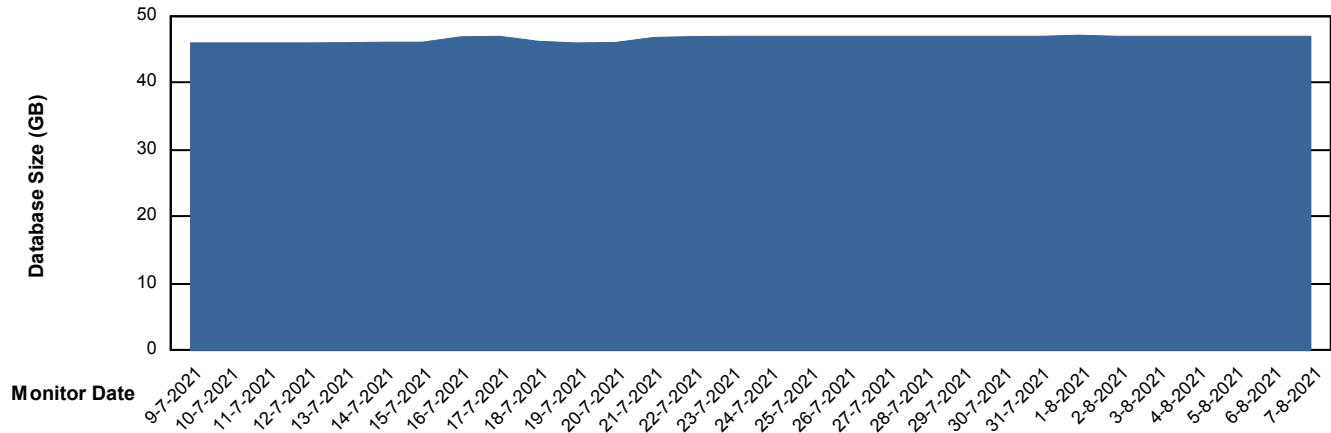

DATABASE SIZE ELJDB_Production

Database growth over last month