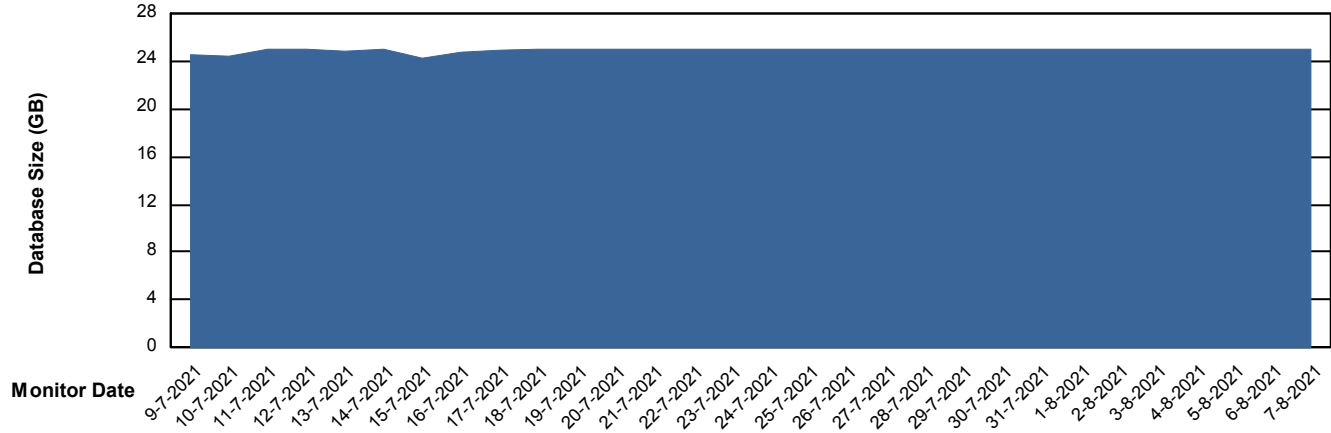

Customer ELJ Production
Database ID 72

Database Performance ELJDB_Standby

Weekly SLA Customer Report

Customer ELJ Production
Database ID 72

DATABASE SIZE ELJDB_PRD_BI

Database growth over last month

DATABASE SIZE ELJDB_Production