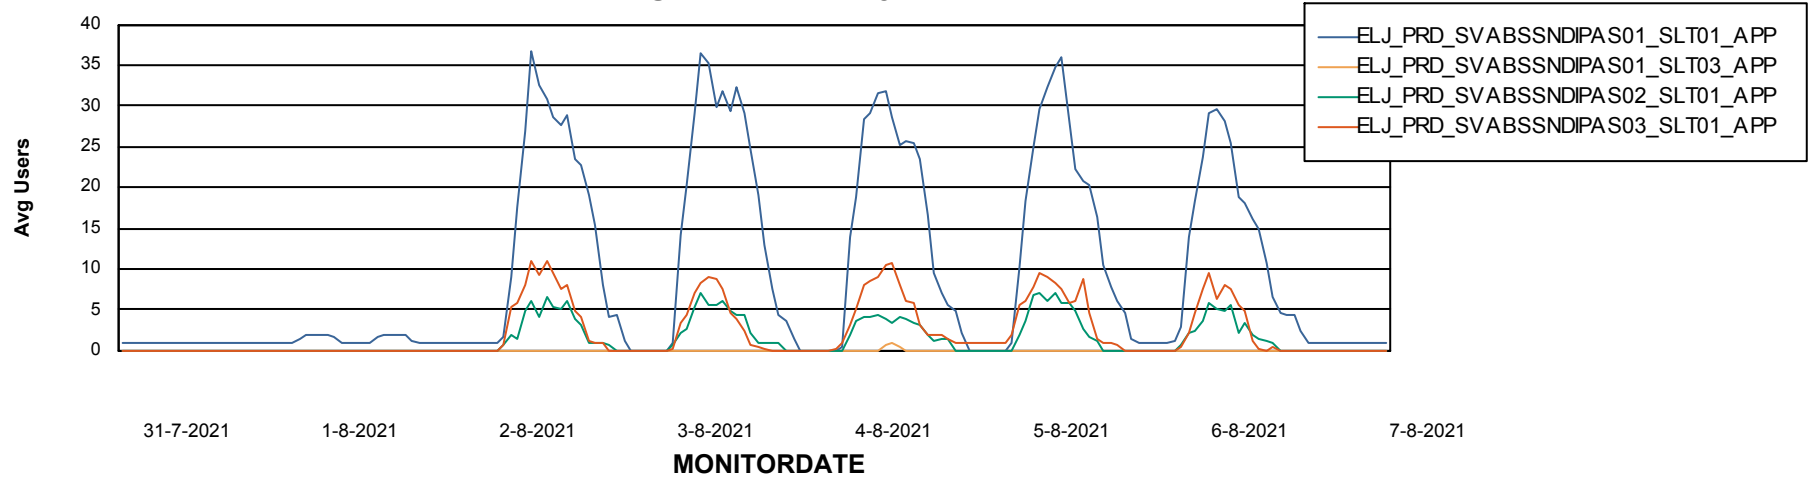

Weekly SLA Customer Report

Customer ELJ Production
Database ID 72

ABSSolute Application Server Services

Avg memory used per ABS Server Service

Avg users per day per ABS server

Weekly SLA Customer Report

Customer ELJ Production
Database ID 72