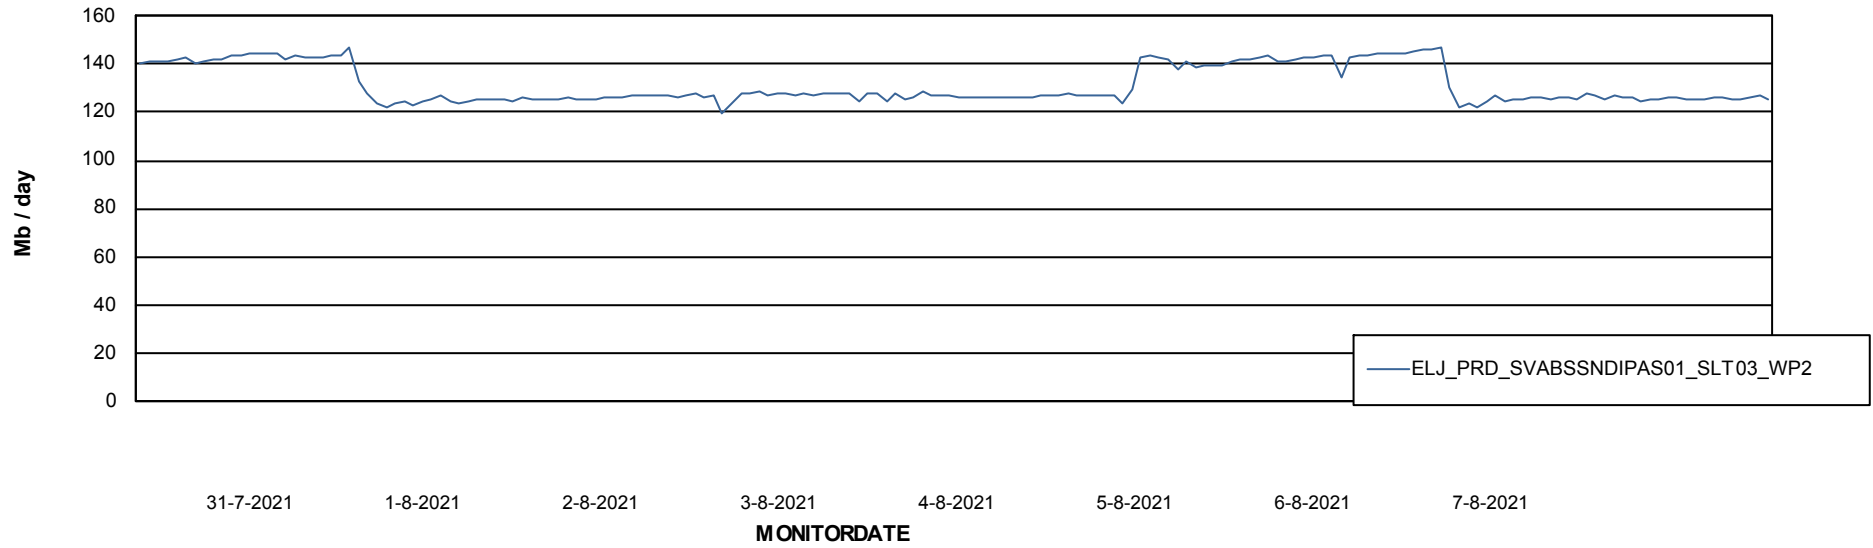

ABSSolute Application ReportServer Services

Avg memory used per ReportServer Service

Weekly SLA Customer Report

Customer ELJ Production
Database ID 72

ABSSolute Web Component Services

Avg memory used per ABS Web component