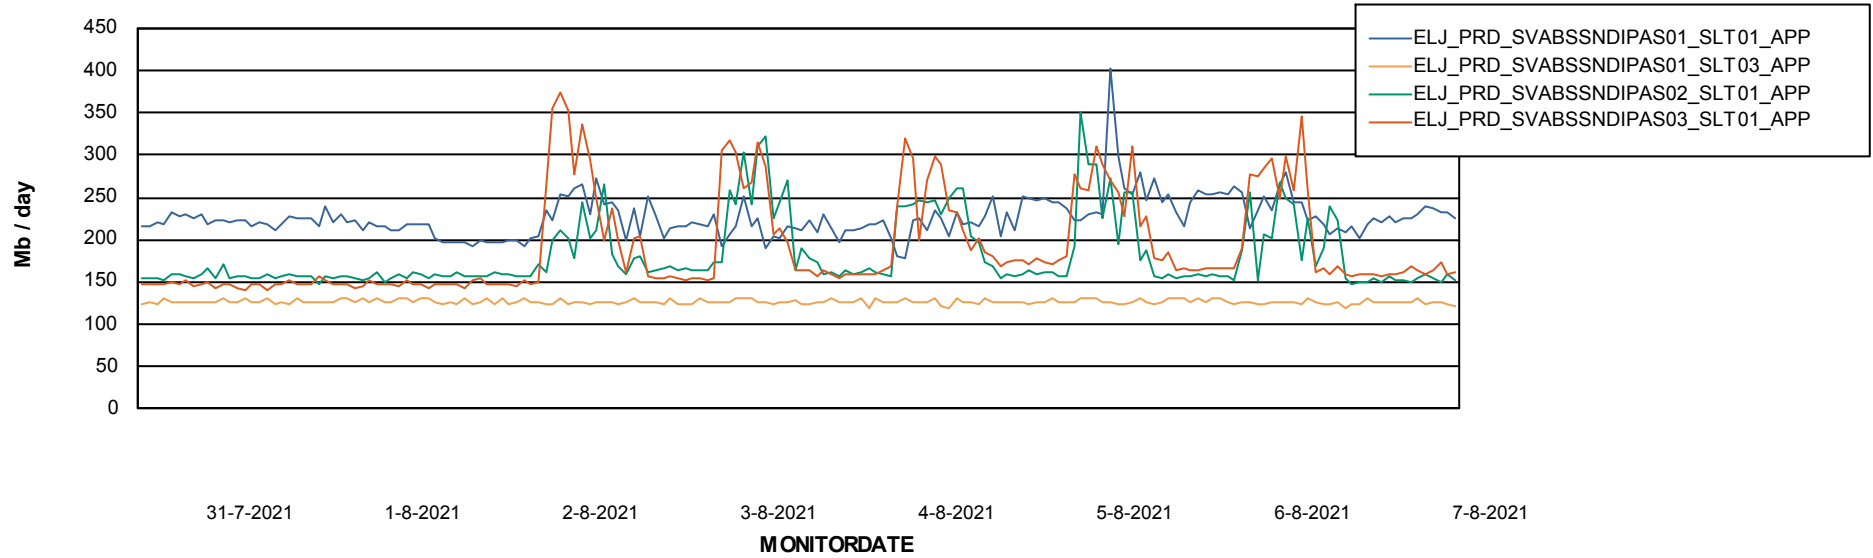

BI Status and last ETL error for ELJDB_PRD_BI

	zo 1/8/2021	ma 2/8/2021	di 3/8/2021	wo 4/8/2021	do 5/8/2021	vr 6/8/2021	za 7/8/2021
ABS DataWarehouse ETL Health	OK	OK	OK	OK	OK	OK	OK
ABS DWHStaging ETL Health	OK	OK	OK	OK	OK	OK	OK

Weekly SLA Customer Report

Customer ELJ Production
Database ID 72

ABSSolute Application Server Services

Avg memory used per ABS Server Service

Avg users per day per ABS server

Weekly SLA Customer Report

Customer ELJ Production
Database ID 72