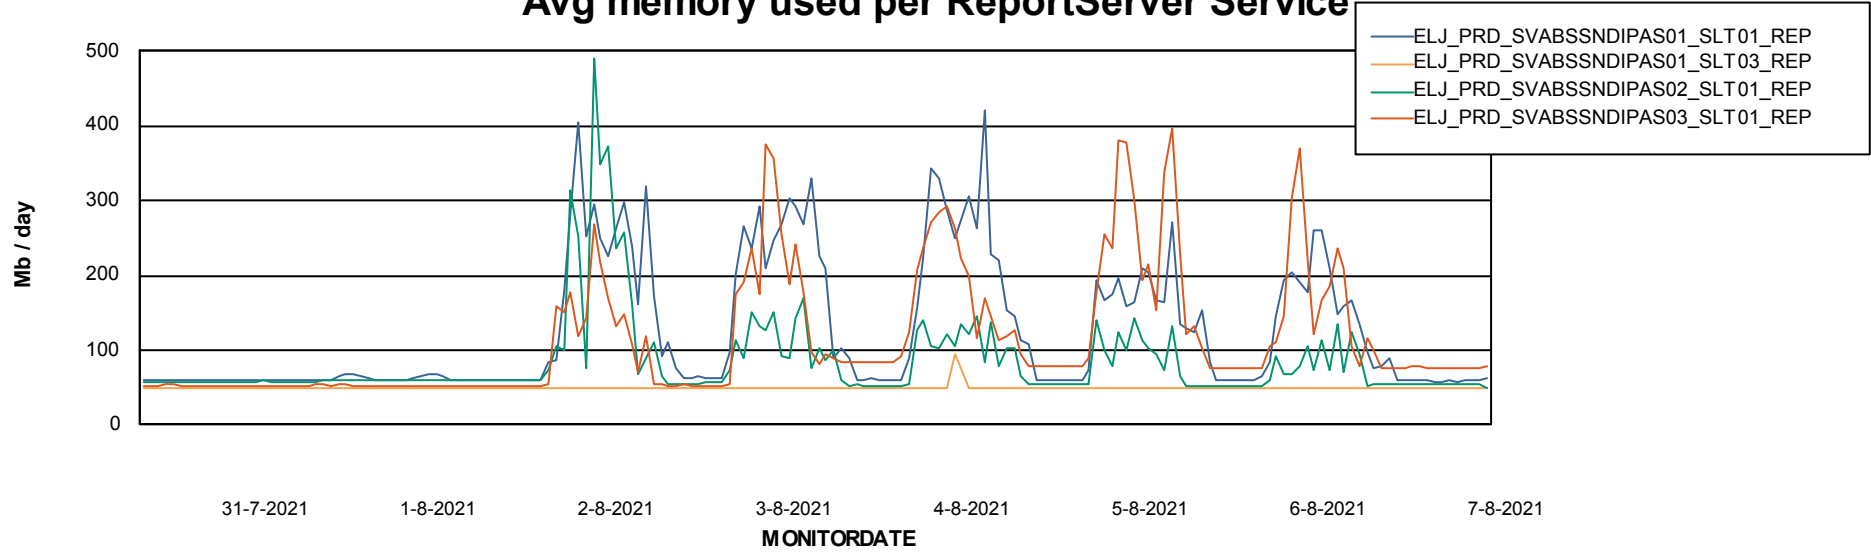

ABSSolute Application ReportServer Services

Avg memory used per ReportServer Service