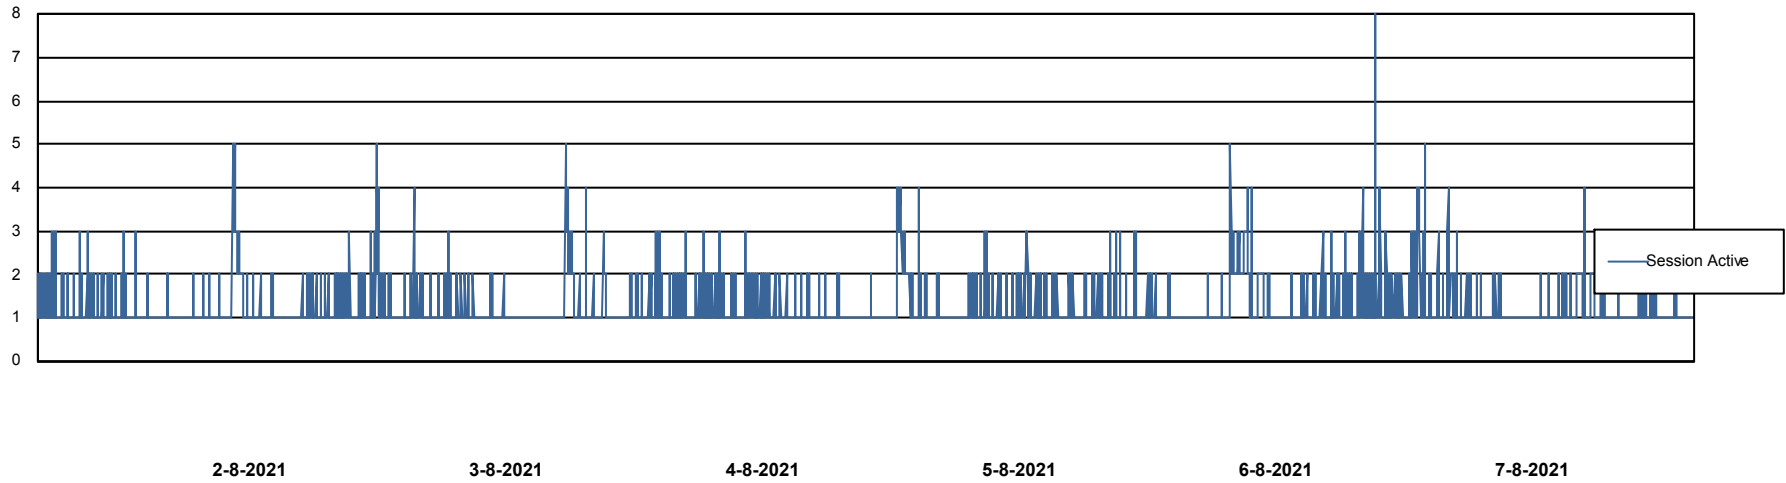

Weekly SLA Customer Report

Customer ELJ Production
Database ID 72

Database Performance ELJDB_PRD_BI

Weekly SLA Customer Report

Customer ELJ Production
Database ID 72

Database Performance ELJDB_Production

Weekly SLA Customer Report

Customer ELJ Production
Database ID 72

Database Performance ELJDB_Standby

Weekly SLA Customer Report

Customer ELJ Production
Database ID 72

DATABASE SIZE ELJDB_PRD_BI

Database growth over last month

DATABASE SIZE ELJDB_Production