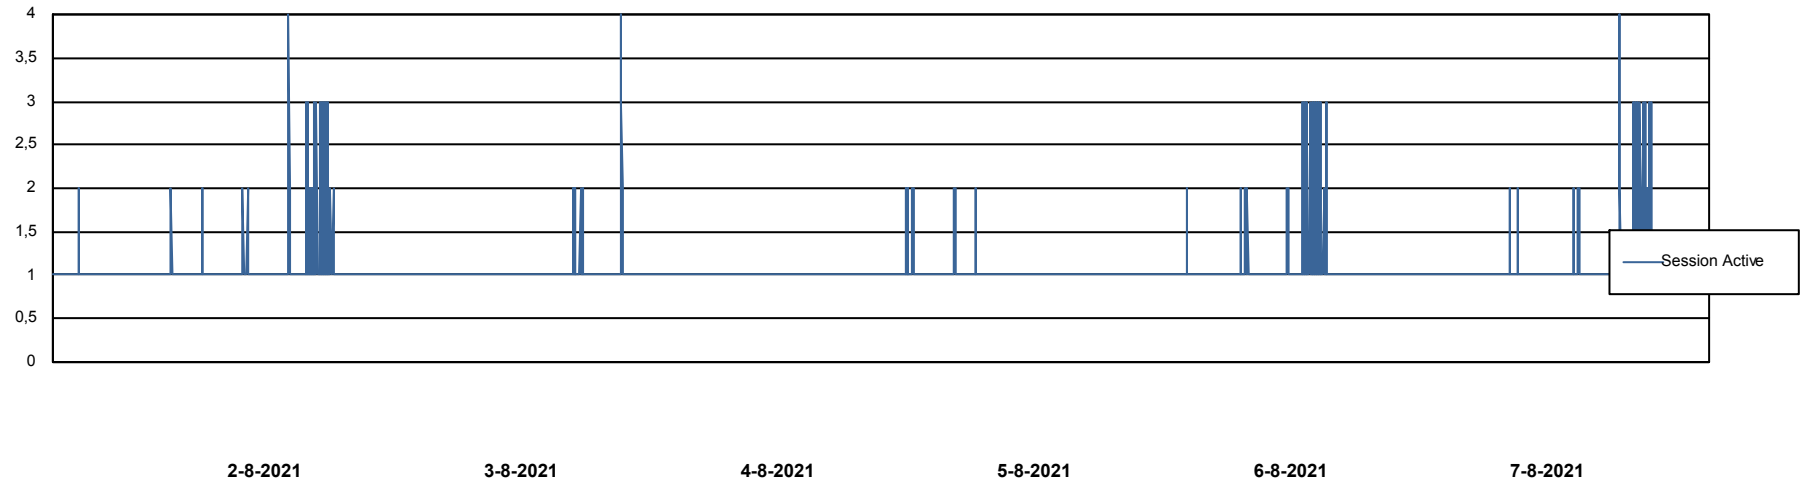

Database Performance ELJDB_PRD_BI