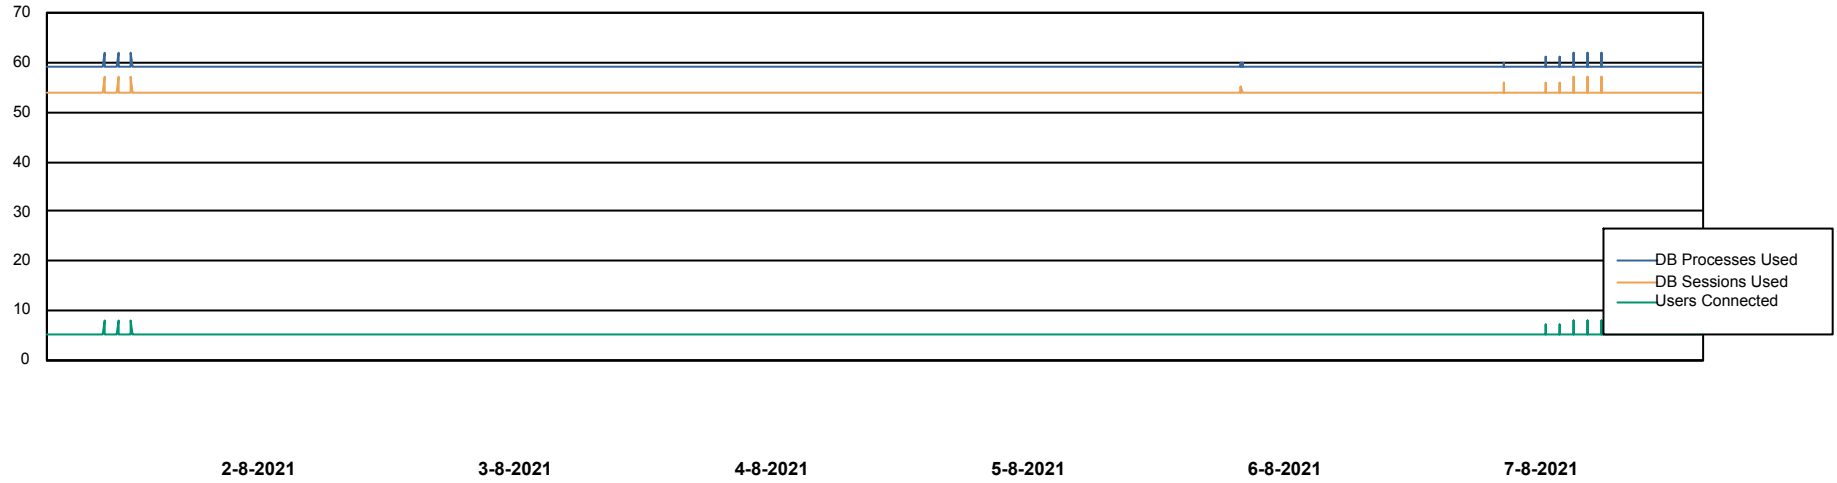

Weekly SLA Customer Report

Customer ELJ Production
Database ID 72

Database Performance ELJDB_PRD_BI

Weekly SLA Customer Report

Customer ELJ Production
Database ID 72

Database Performance ELJDB_Production

Weekly SLA Customer Report

Customer ELJ Production
Database ID 72

Database Performance ELJDB_Standby

Weekly SLA Customer Report

Customer ELJ Production
Database ID 72

DATABASE SIZE ELJDB_PRD_BI

Database growth over last month

DATABASE SIZE ELJDB_Production