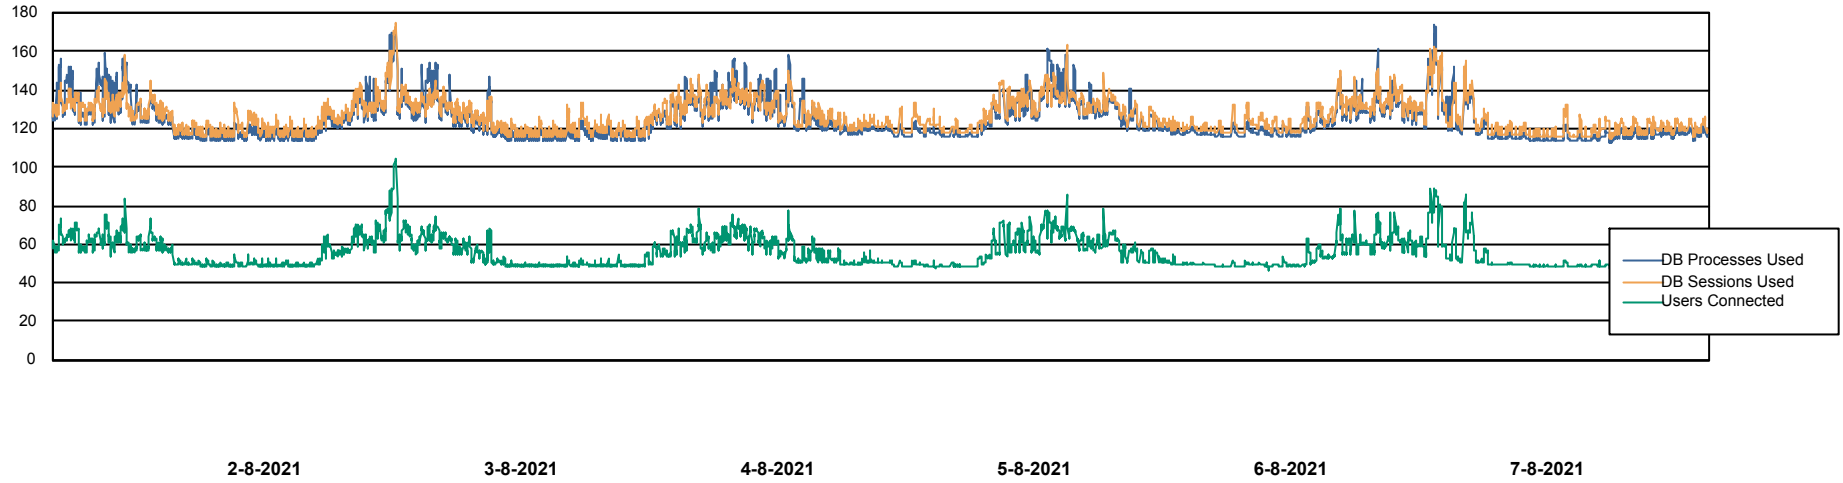

Weekly SLA Customer Report

Customer ELJ Production
Database ID 72

Database Performance ELJDB_PRD_BI

Weekly SLA Customer Report

Customer ELJ Production
Database ID 72

Database Performance ELJDB_Production

Weekly SLA Customer Report