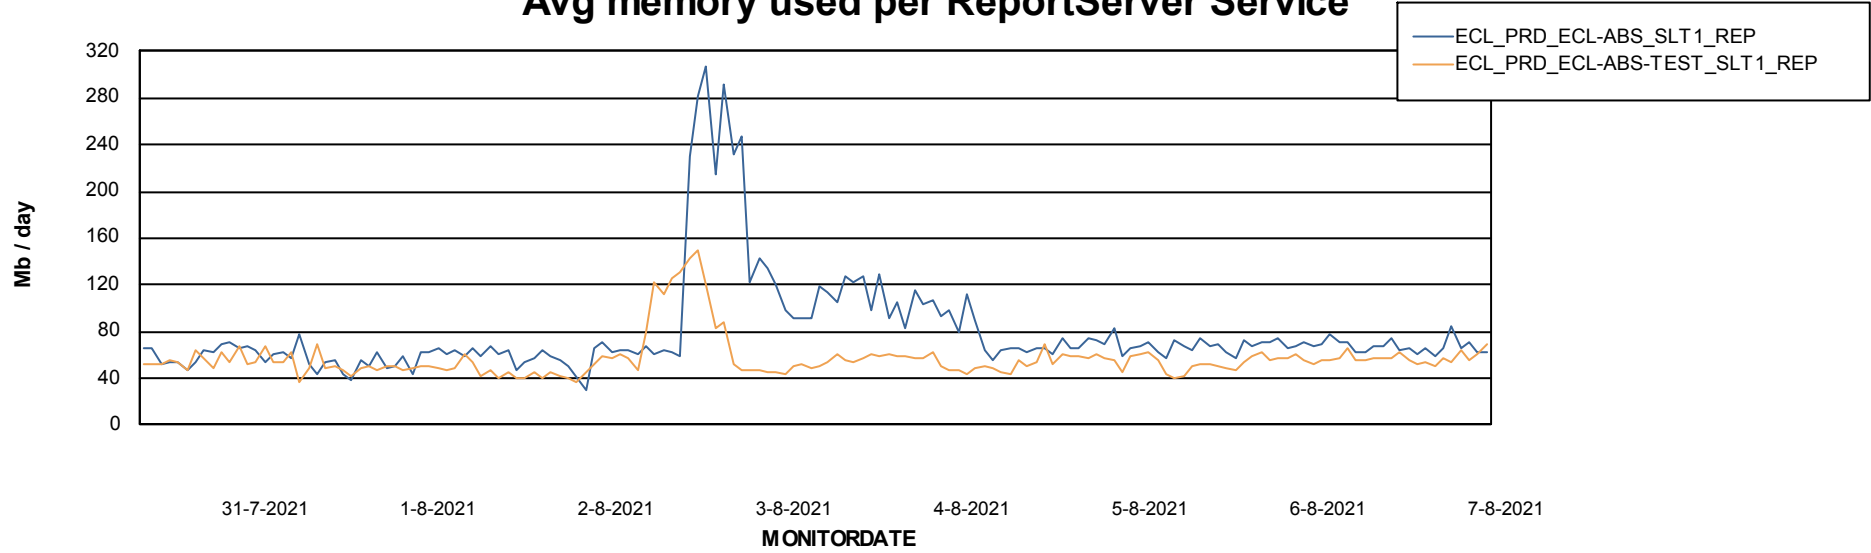

ABSSolute Application ReportServer Services

Avg memory used per ReportServer Service