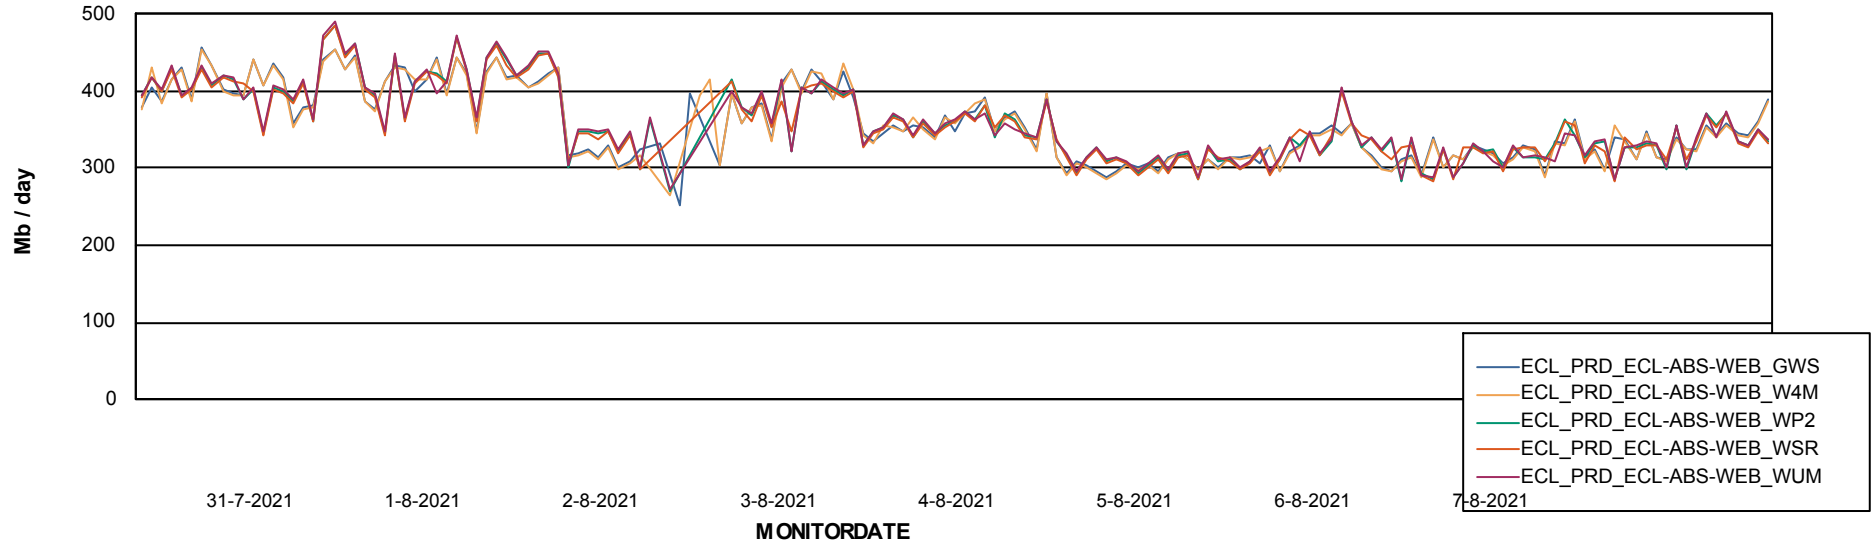

ABSSolute Web Component Services

Avg memory used per ABS Web component