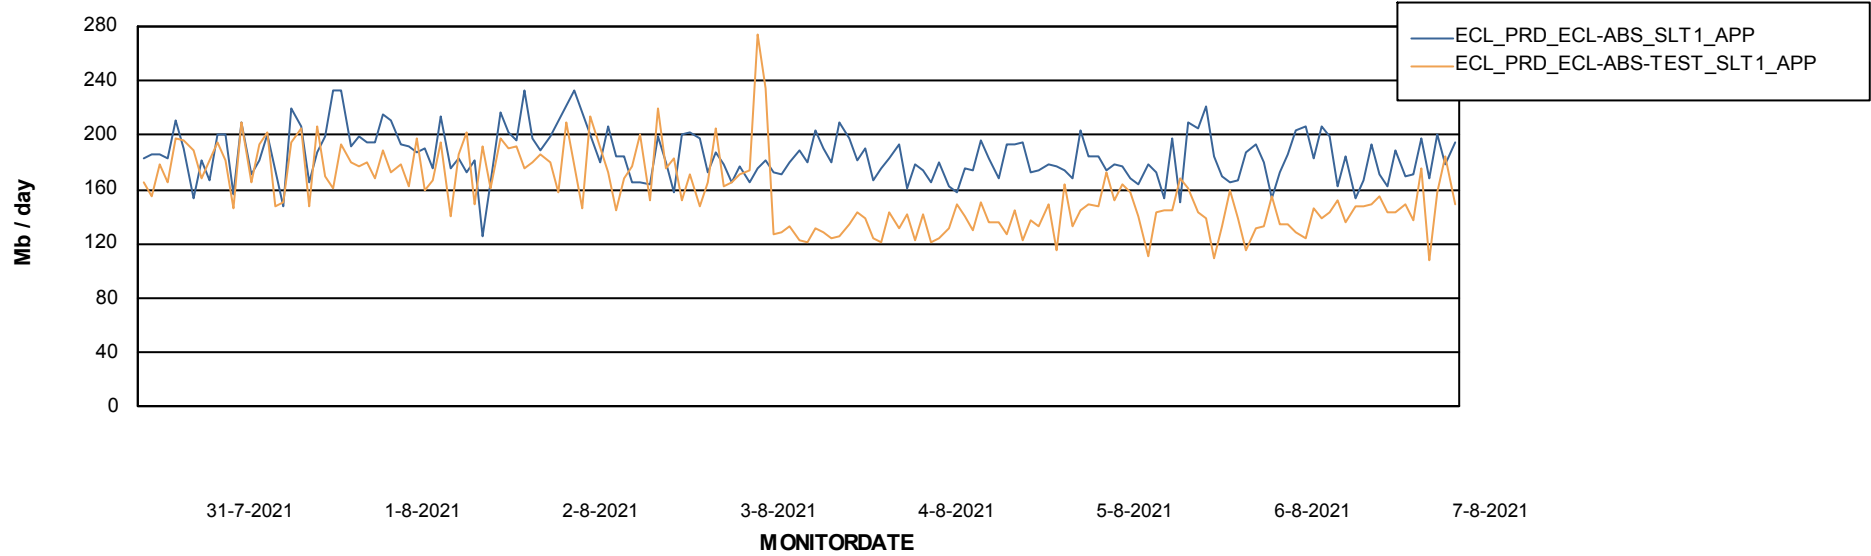

ABSSolute Application Server Services

Avg memory used per ABS Server Service