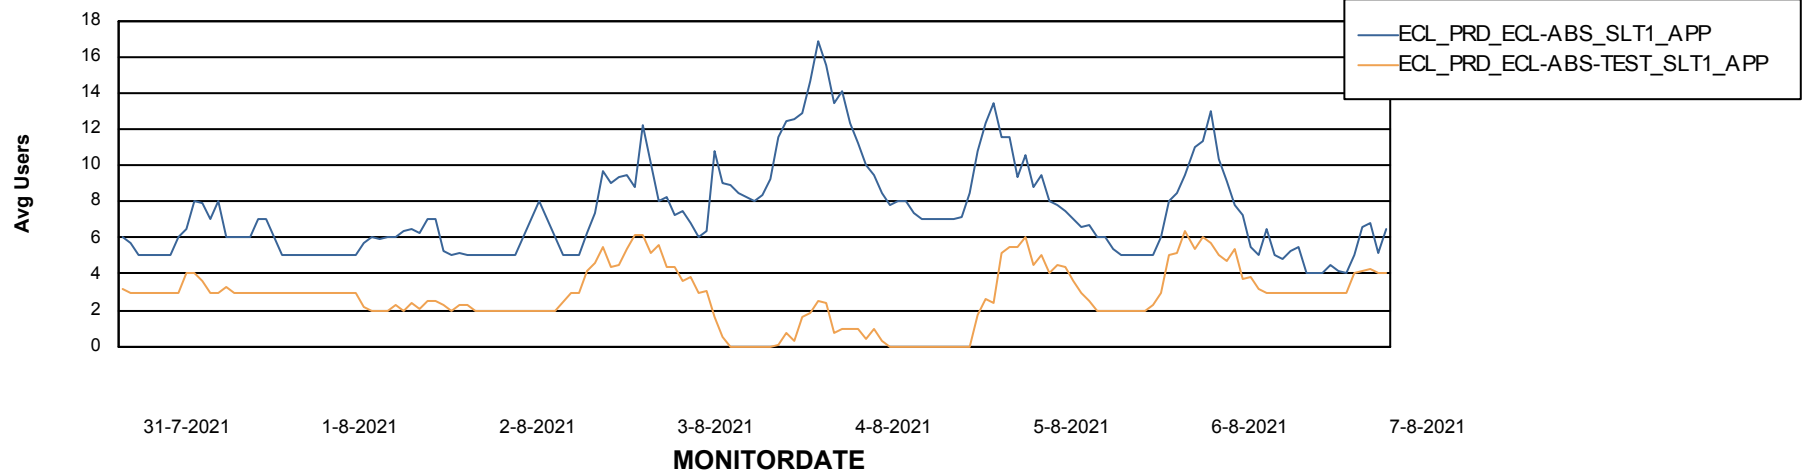

Avg users per day per ABS server