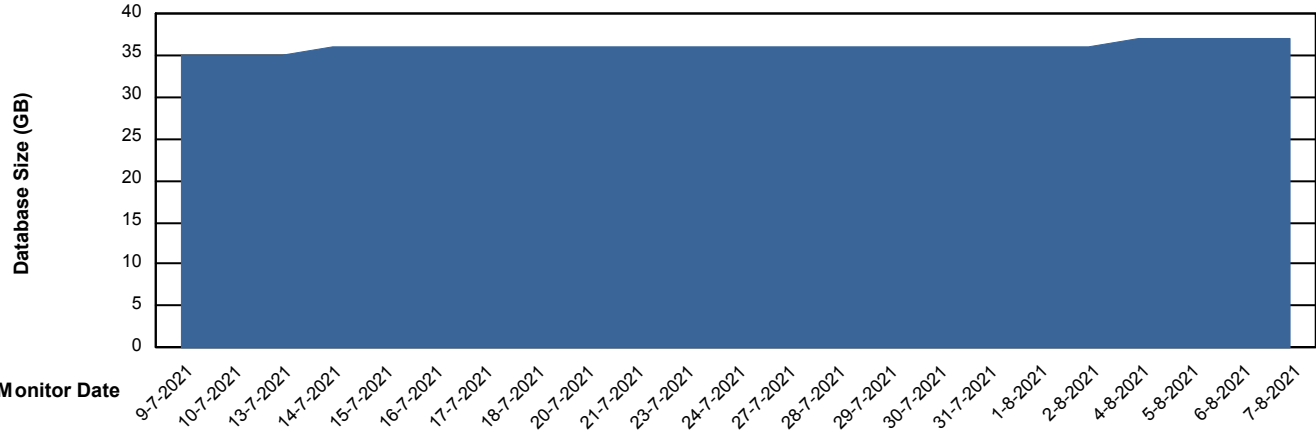

# Weekly SLA Customer Report

Customer ECL\_Production  
Database ID 77

Harddisk Usage ECL\_PRD\_ECL-ABS-WEB

	Free disk space on C: (%)	Total disk space on C: (Gb)	Used disk space on C: (Gb)
7-8-2021	65	0	44
6-8-2021	65	0	44
5-8-2021	66	127	43
4-8-2021	63	127	47
3-8-2021	61	127	49
2-8-2021	62	127	48
1-8-2021	62	127	48

# Weekly SLA Customer Report

Customer ECL\_Production  
 Database ID 77

DATABASE SIZE ECLDB\_Production

Database growth over last month

Database Tablespace ECLDB\_Production

Date	Tablespace Name	Filesize (Gb)	Usedsize (Gb)	Percentage free
7-8-2021	ABSDATA	42	34	20
	INDX	8	3	57
6-8-2021	ABSDATA	42	34	20
	INDX	8	3	57
5-8-2021	ABSDATA	42	34	19
	INDX	8	3	57
4-8-2021	ABSDATA	40	34	16
	INDX	8	3	58
2-8-2021	ABSDATA	40	33	16
	INDX	8	3	58
1-8-2021	ABSDATA	40	33	16
	INDX	8	3	58