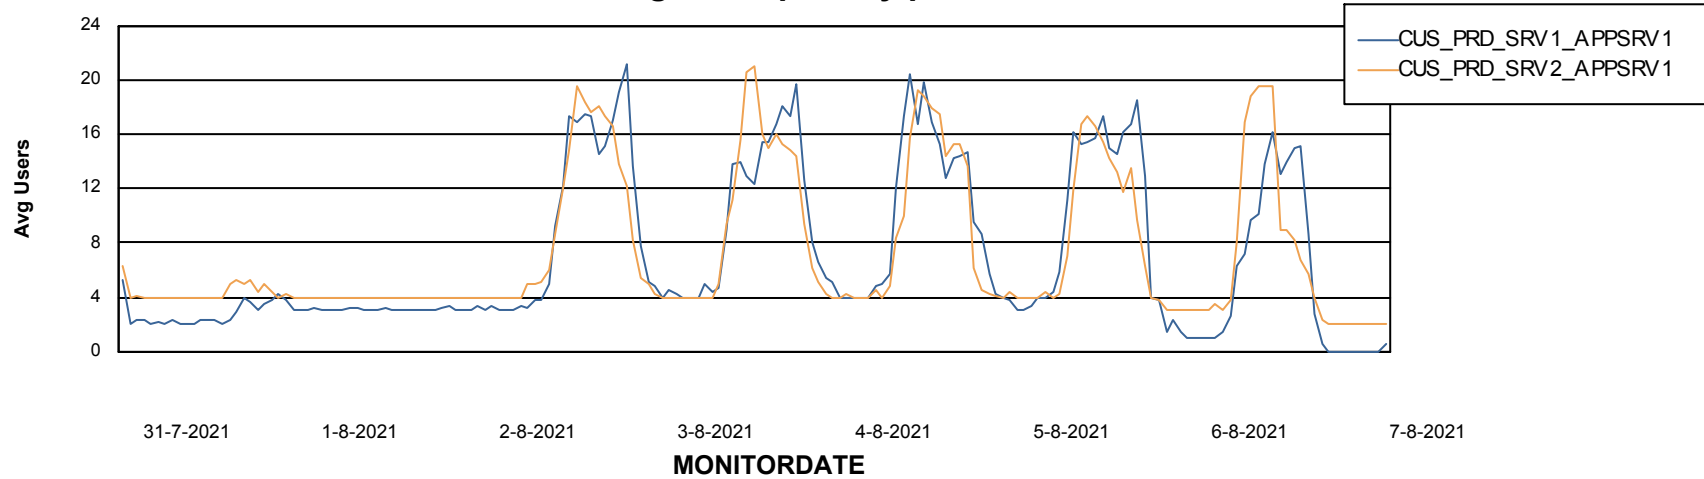

Avg users per day per ABS server