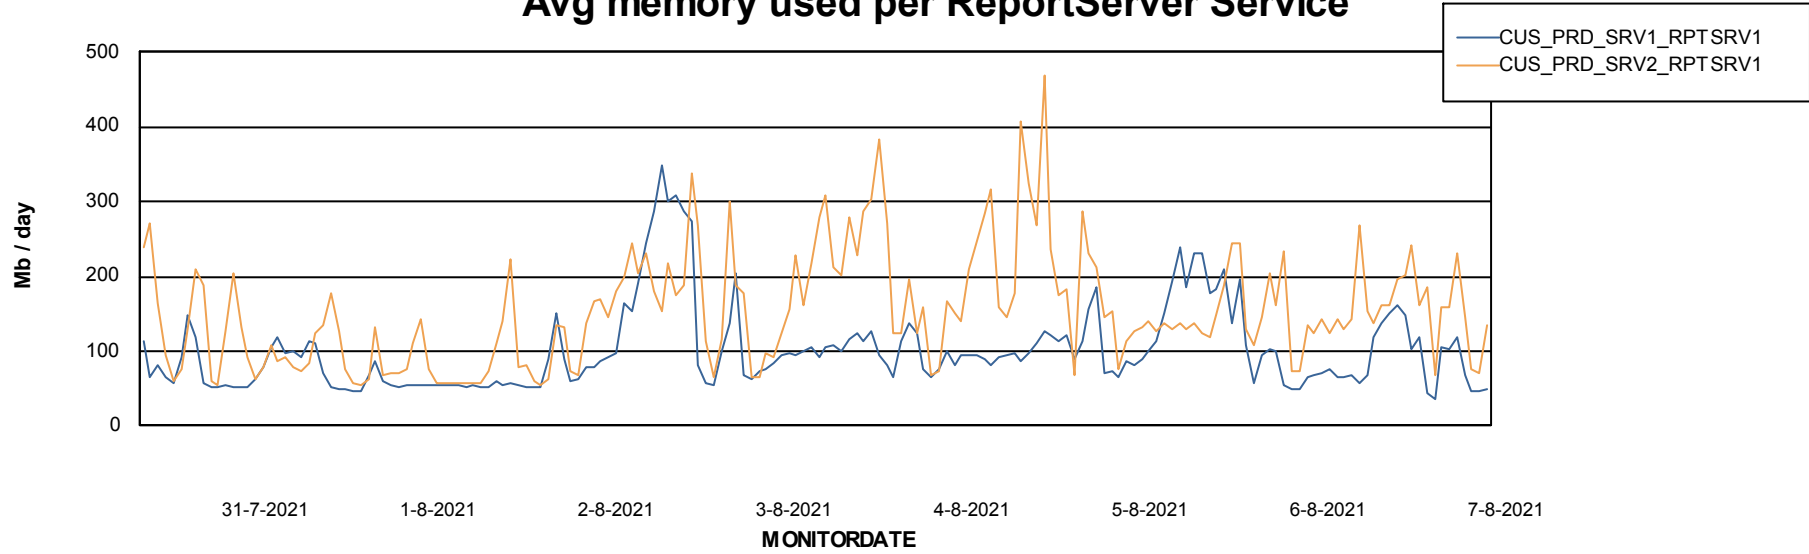

Avg memory used per ABS Server Service

Avg users per day per ABS server

Weekly SLA Customer Report

Customer CUS Production
Database ID 84

ABSSolute Web Component Services

Avg memory used per ReportServer Service