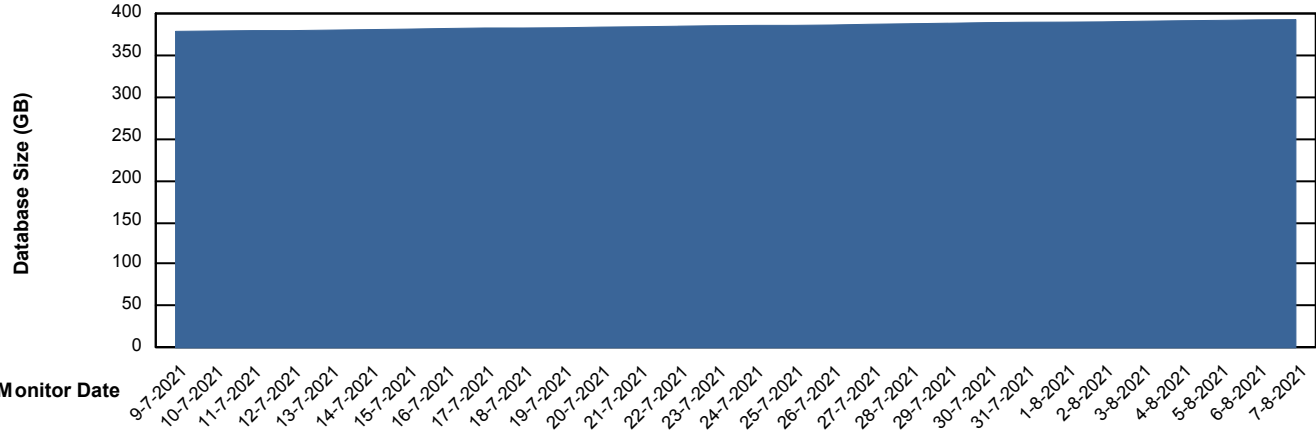

DATABASE SIZE CUS_ProdDB_Primary

Database growth over last month