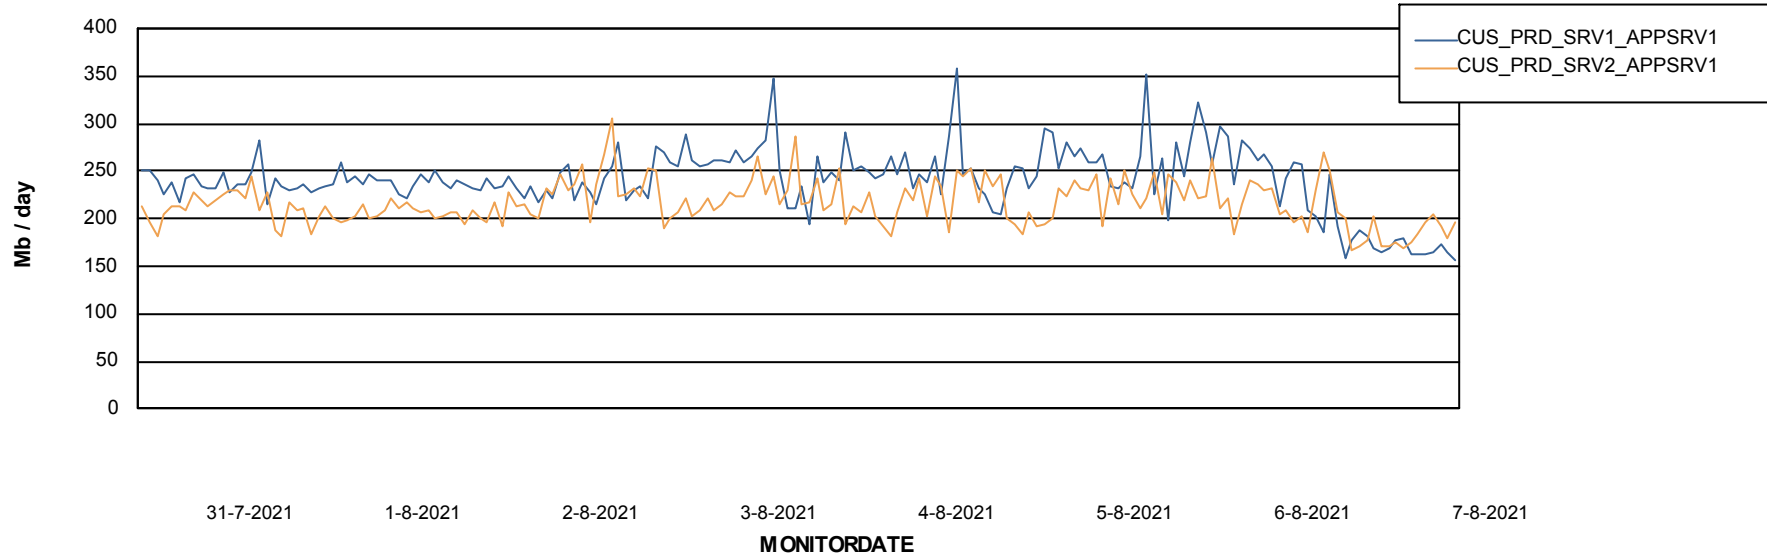

ABSSolute Application Server Services

Avg memory used per ABS Server Service