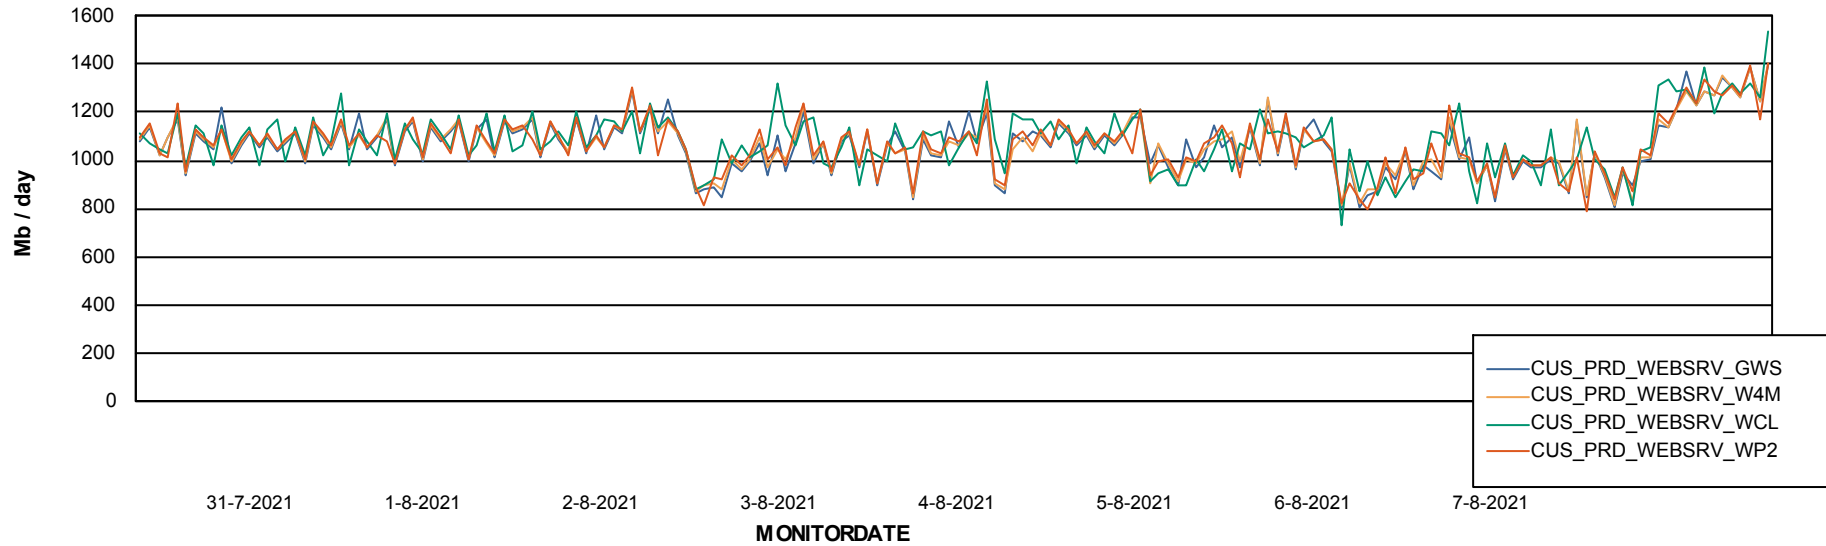

ABSSolute Web Component Services

Avg memory used per ABS Web component