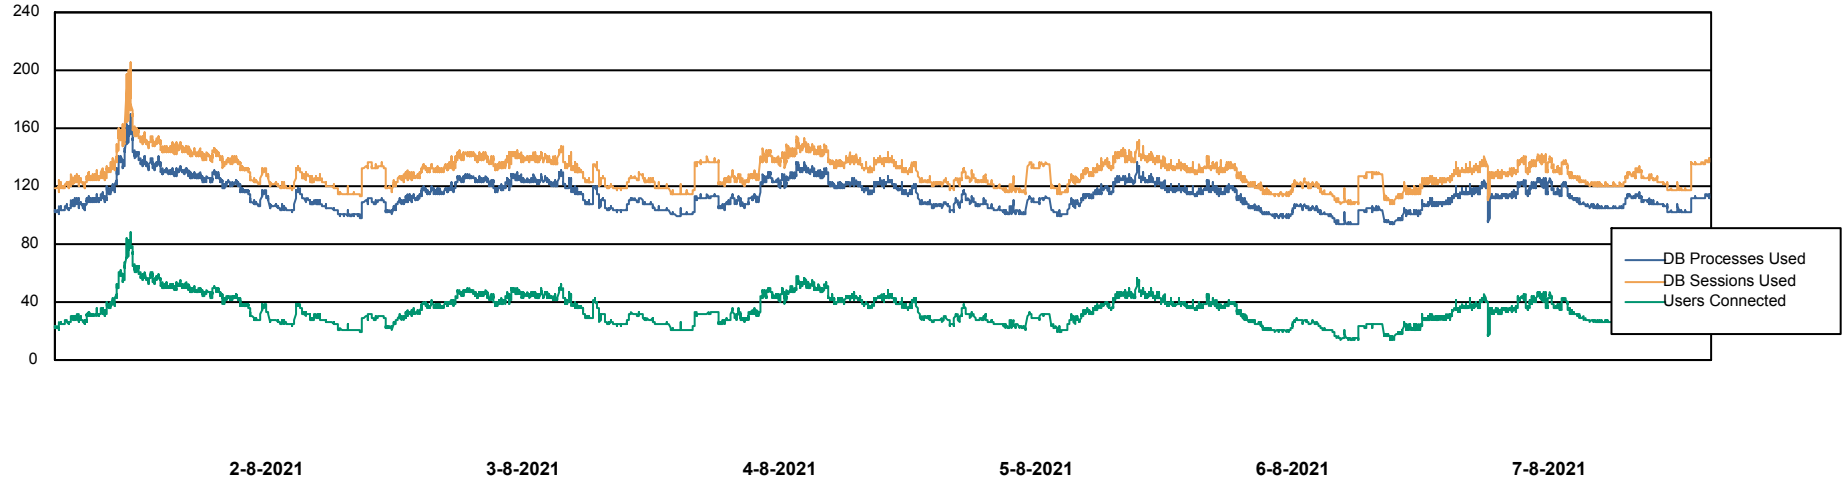

Harddisk Usage CUS_StandByDBSrv_ABSDB2

	Free disk space on c: (%)	Total disk space on c: (Gb)	Free disk space on d: (%)	Total disk space on d: (Gb)
7-8-2021	72	199	24	1,024
6-8-2021	72	199	24	1,024
5-8-2021	72	199	24	1,024
4-8-2021	72	199	24	1,024
3-8-2021	72	199	24	1,024
2-8-2021	72	199	24	1,024
1-8-2021	72	199	24	1,024

Weekly SLA Customer Report

Customer CUS Production
Database ID 84

Database Performance CUS_ProdDB_Primary

Weekly SLA Customer Report

Customer CUS Production
Database ID 84

Database Performance CUS_ProdDB_Standby