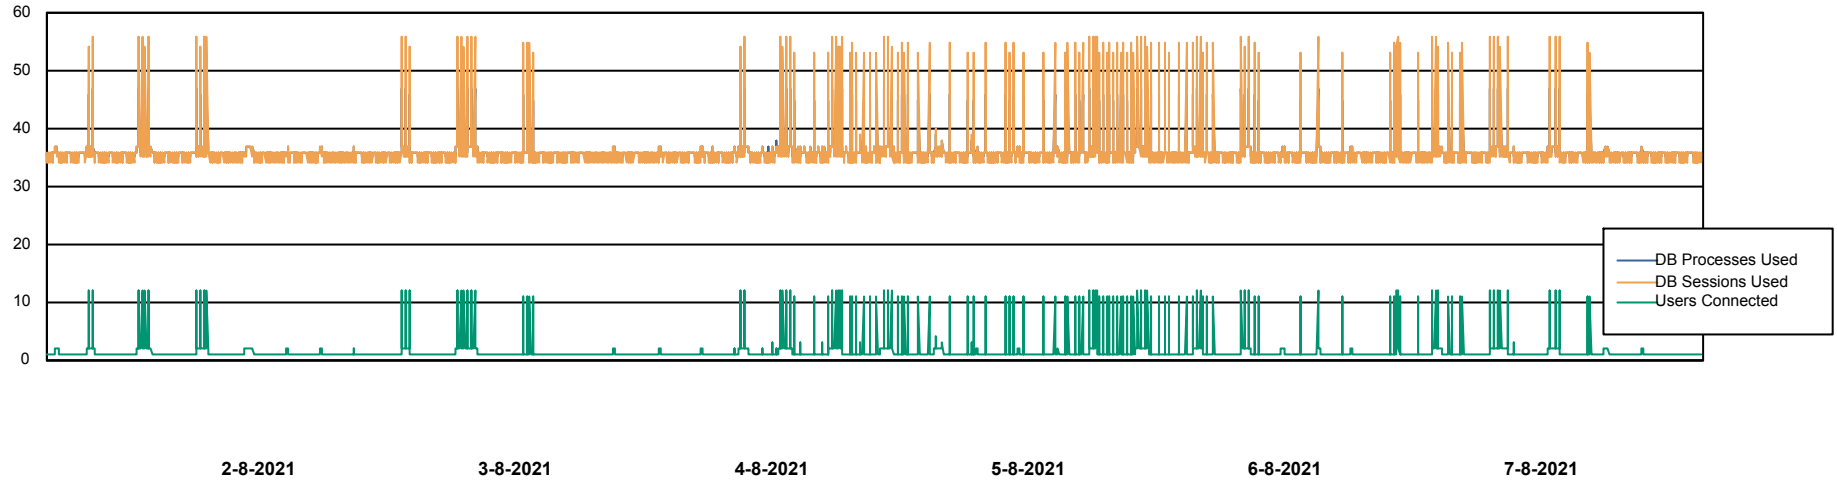

Weekly SLA Customer Report

Customer CUS Production
Database ID 84

Database Performance CUS_ProdDB_Primary

Weekly SLA Customer Report

Customer CUS Production
Database ID 84

Database Performance CUS_ProdDB_Standby