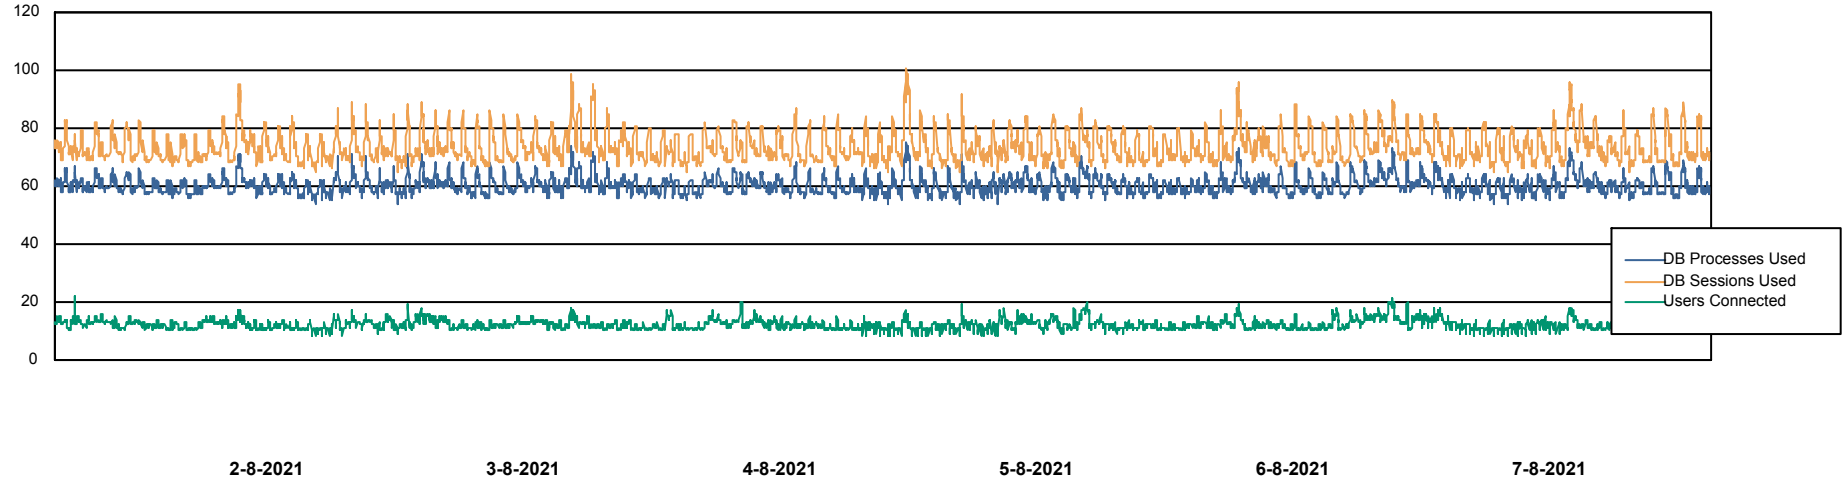

Database Performance CLODB_PRD_BI