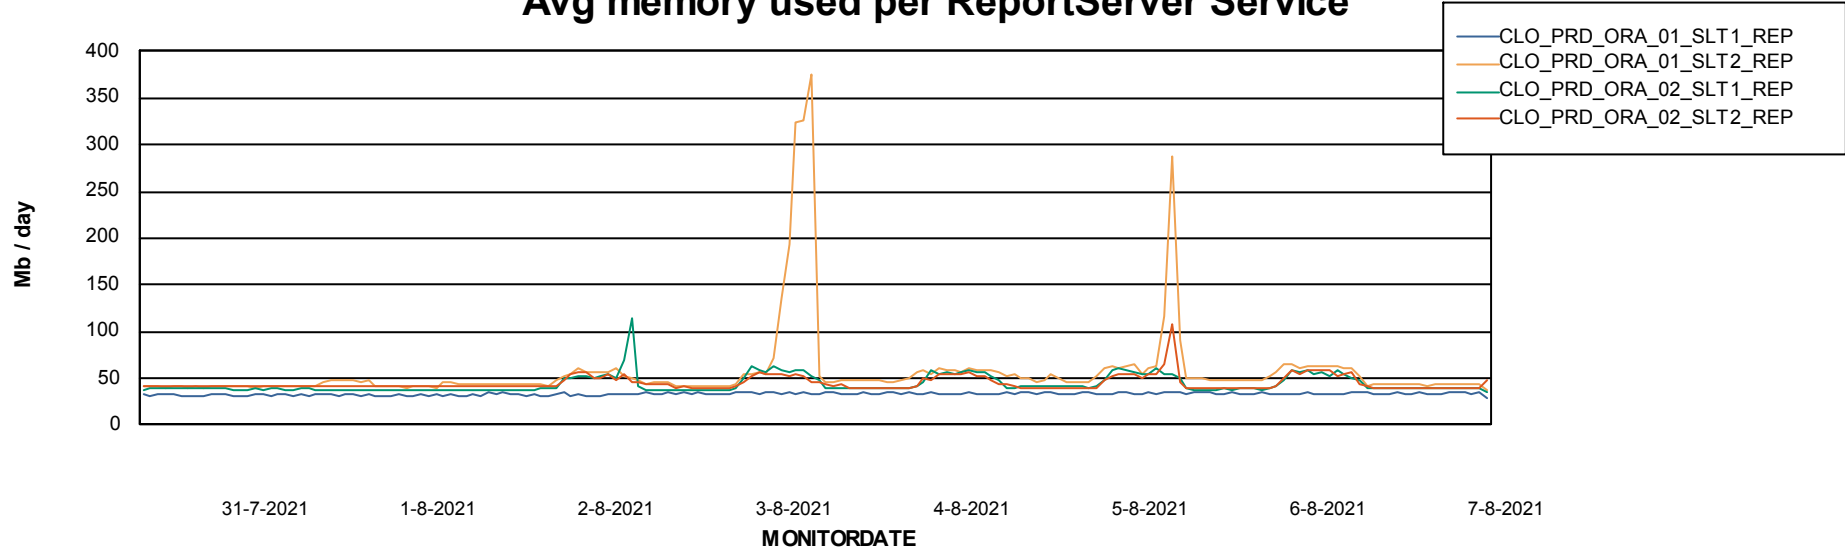

ABSSolute Application ReportServer Services

Avg memory used per ReportServer Service