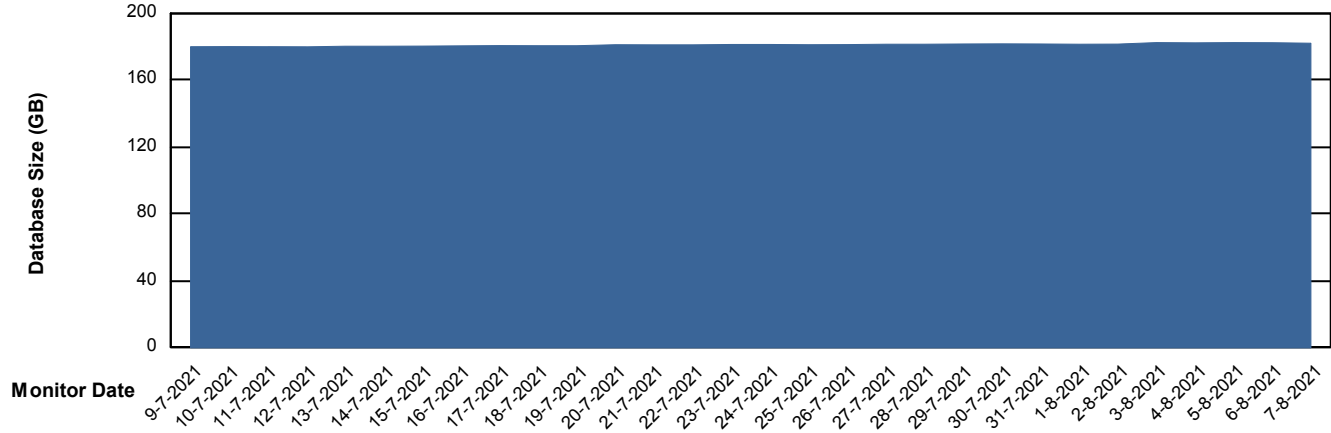

DATABASE SIZE CLODB_PRD_BI

Database growth over last month