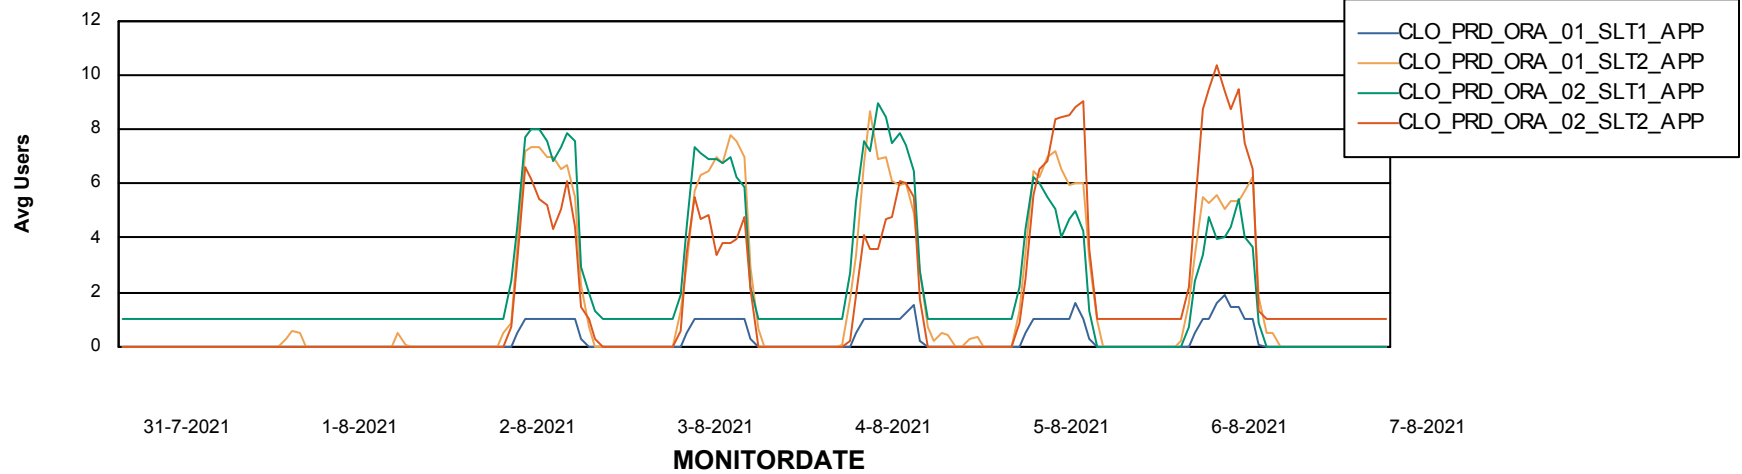

Avg users per day per ABS server