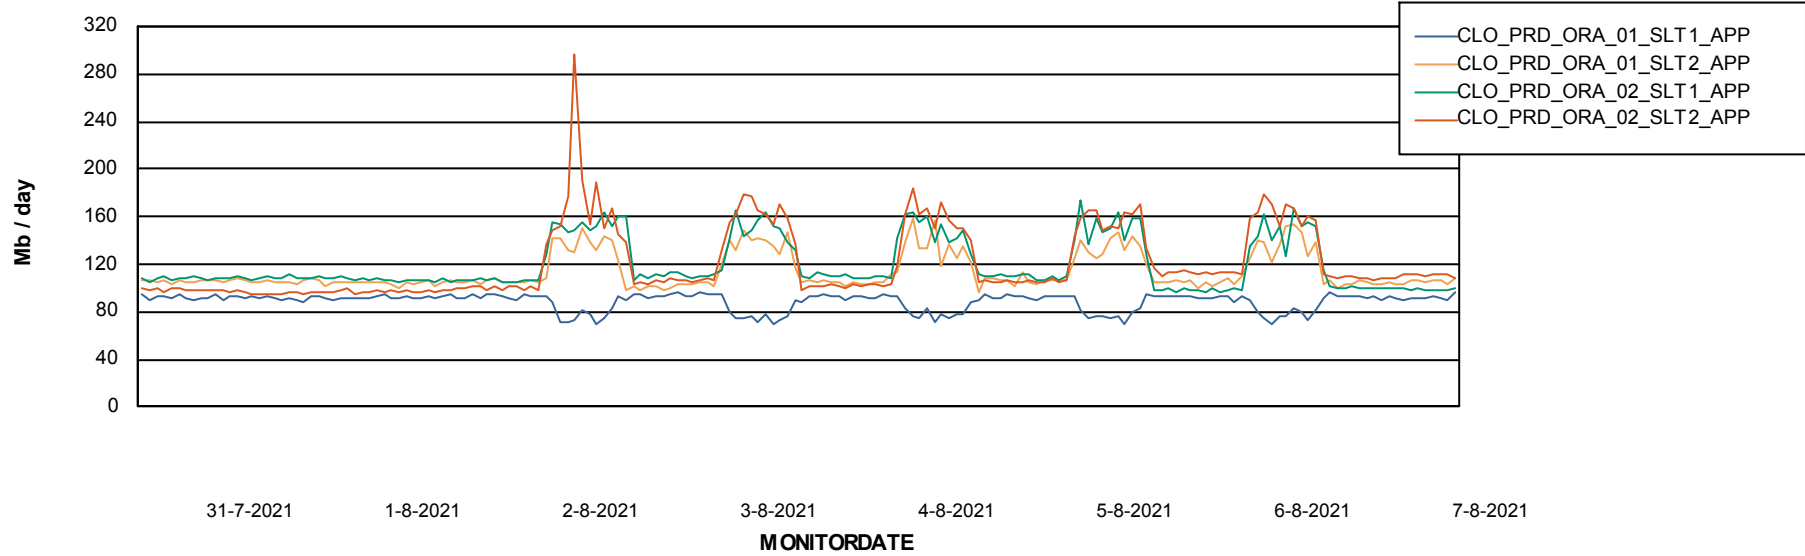

ABSSolute Application Server Services

Avg memory used per ABS Server Service