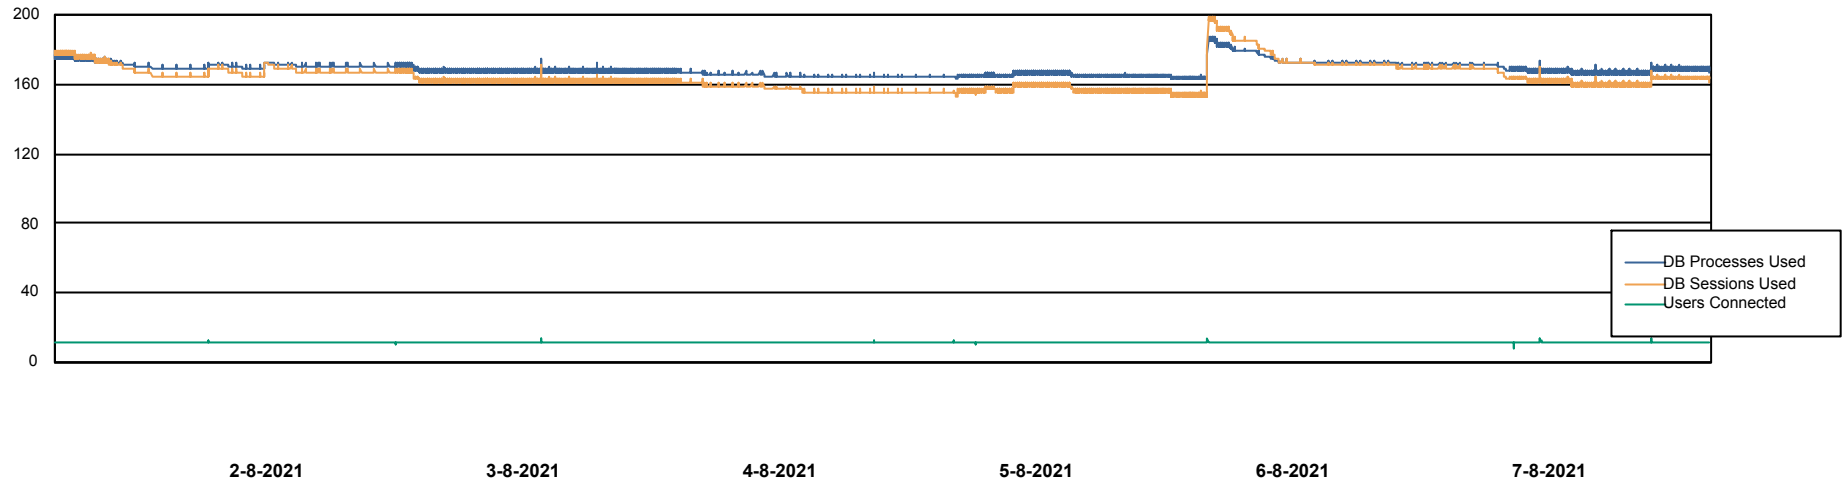

Database Performance CLODB_PRD_Test