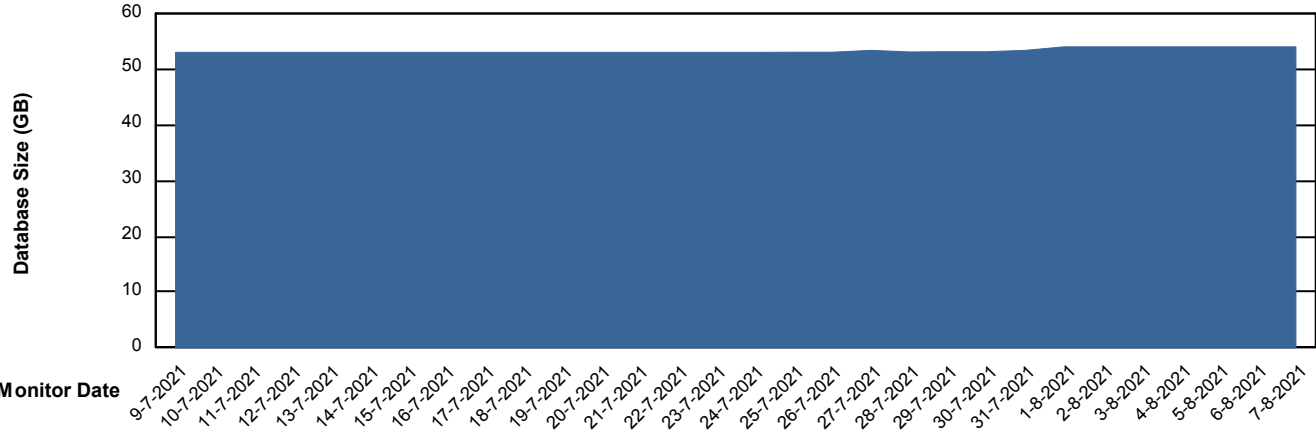

Weekly SLA Customer Report

Customer CIW Production
Database ID 45

Database Performance CIWDB_Production

Weekly SLA Customer Report

Customer CIW Production
Database ID 45

Database Performance CIWDB_Standby

Weekly SLA Customer Report

Customer CIW Production
 Database ID 45

DATABASE SIZE CIWDB_Production

Database growth over last month

Database Tablespace CIWDB_Production

Date	Tablespace Name	Filesize (Gb)	Usedsize (Gb)	Percentage free
7-8-2021	ABSDATA	51	41	20
	INDX	12	6	50
6-8-2021	ABSDATA	51	41	20
	INDX	12	6	50
5-8-2021	ABSDATA	51	41	20
	INDX	12	6	50
4-8-2021	ABSDATA	51	41	20
	INDX	12	6	50
3-8-2021	ABSDATA	51	41	20
	INDX	12	6	50
2-8-2021	ABSDATA	51	41	20
	INDX	12	6	50
1-8-2021	ABSDATA	51	41	20
	INDX	12	6	50