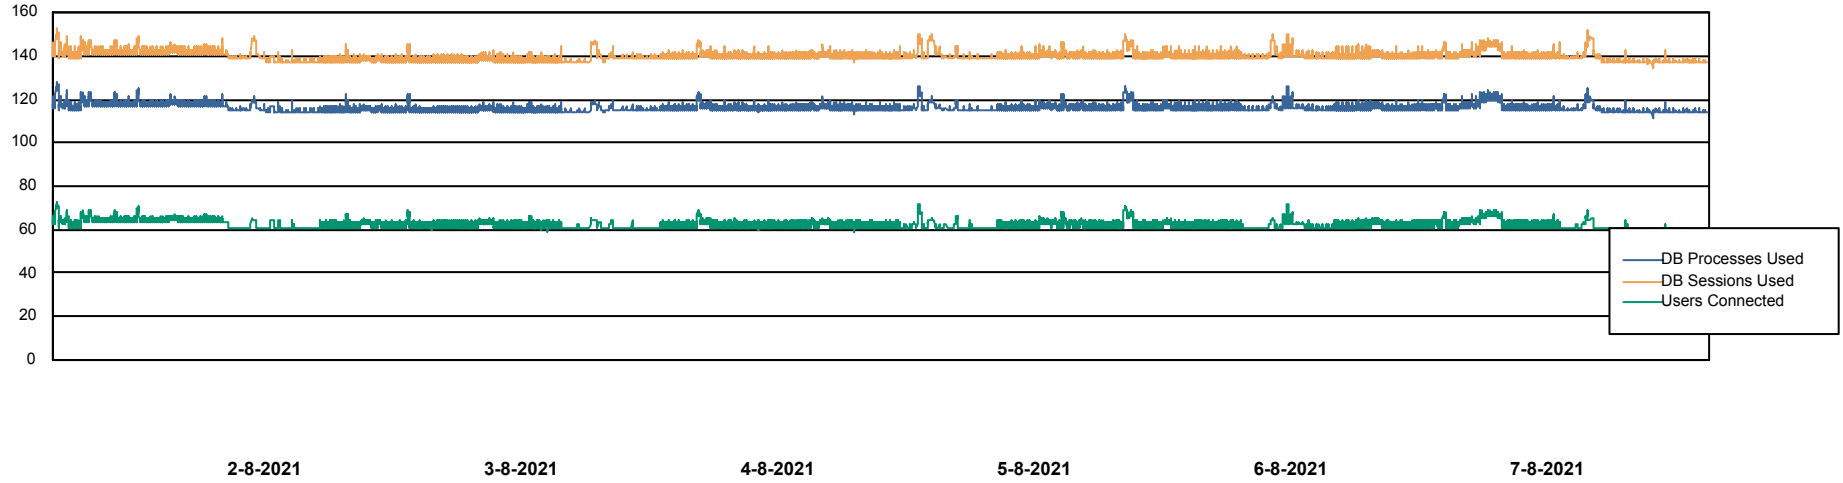

Harddisk Usage CIW_PRD_ORACLE2

	Free disk space on c: (%)	Total disk space on c: (Gb)	Free disk space on d: (%)	Total disk space on d: (Gb)	Free disk space on e: (%)	Total disk space on e: (Gb)
7-8-2021	92	701	62	700	100	830
6-8-2021	92	701	61	700	100	830
5-8-2021	92	701	61	700	100	830
4-8-2021	92	701	61	700	100	830
3-8-2021	92	701	61	700	100	830
2-8-2021	92	701	61	700	100	830
1-8-2021	92	701	62	700	100	830

Weekly SLA Customer Report

Customer CIW Production
Database ID 45

Database Performance CIWDB_Production

Weekly SLA Customer Report

Customer CIW Production
Database ID 45

Database Performance CIWDB_Standby

Weekly SLA Customer Report