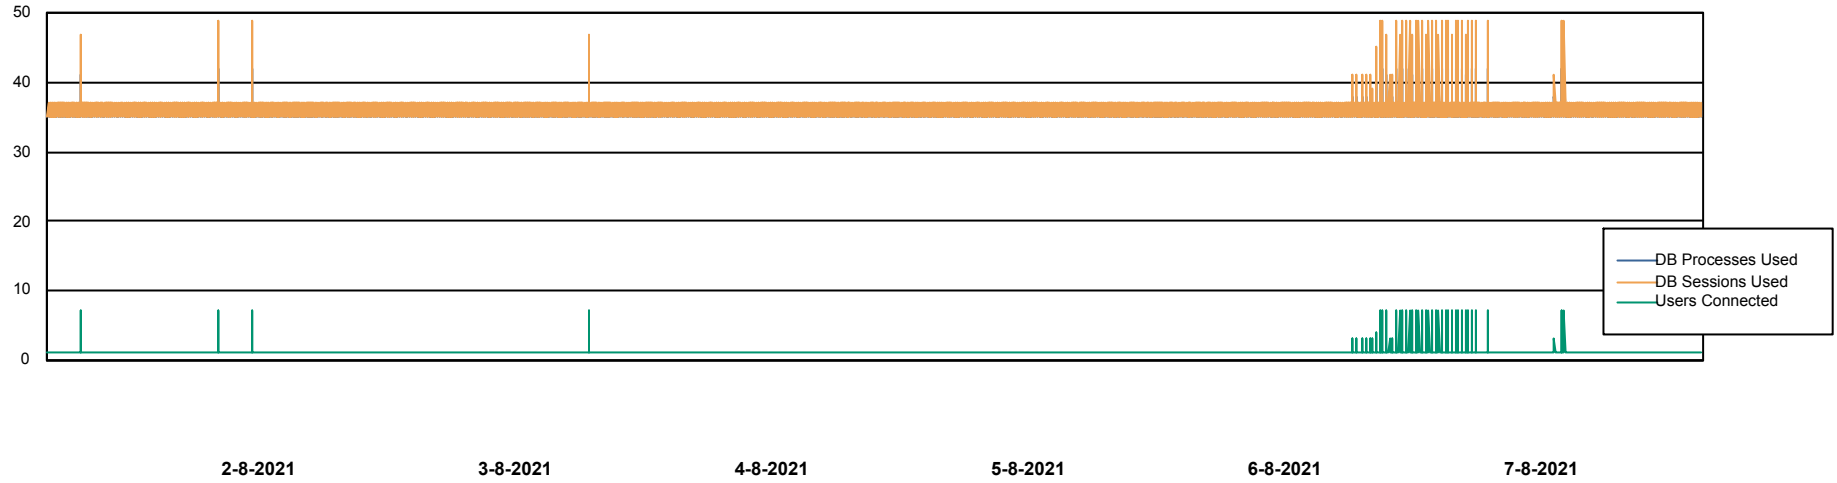

Weekly SLA Customer Report

Customer CIW Production
Database ID 45

Database Performance CIWDB_Production

Weekly SLA Customer Report

Customer CIW Production
Database ID 45

Database Performance CIWDB_Standby

Weekly SLA Customer Report

Customer CIW Production
 Database ID 45

DATABASE SIZE CIWDB_Production

Database growth over last month

Database Tablespace CIWDB_Production

Date	Tablespace Name	Filesize (Gb)	Usedsize (Gb)	Percentage free
7-8-2021	ABSDATA	51	41	20
	INDX	12	6	50
6-8-2021	ABSDATA	51	41	20
	INDX	12	6	50
5-8-2021	ABSDATA	51	41	20
	INDX	12	6	50
4-8-2021	ABSDATA	51	41	20
	INDX	12	6	50
3-8-2021	ABSDATA	51	41	20
	INDX	12	6	50
2-8-2021	ABSDATA	51	41	20
	INDX	12	6	50
1-8-2021	ABSDATA	51	41	20
	INDX	12	6	50

Weekly SLA Customer Report

Customer CIW Production
Database ID 45

Standby Database Health CIW Production

Recovery lag for last 7 days