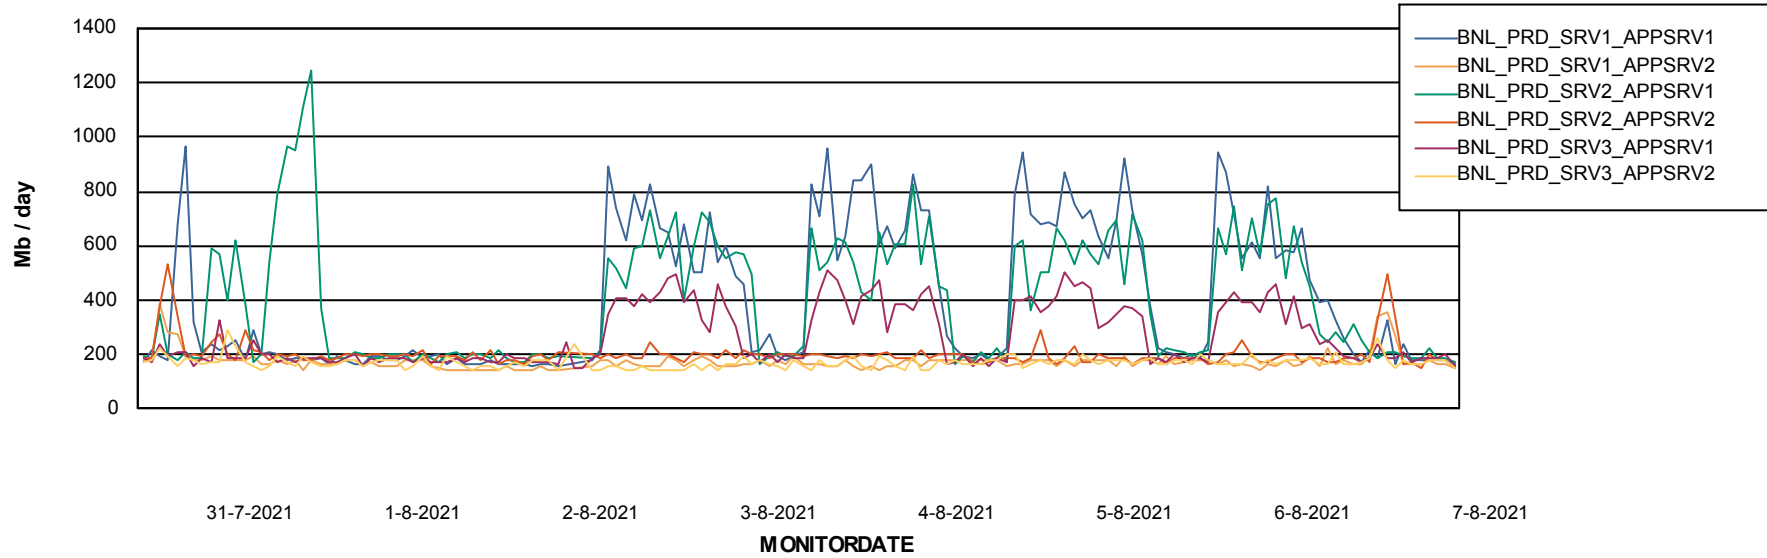

Database Performance BNLDB_Production

Weekly SLA Customer Report

Customer BNL_Production
 Database ID 83

DATABASE SIZE BNLDB_Production

Database growth over last month

Database Tablespace BNLDB_Production

Date	Tablespace Name	Filesize (Gb)	Usedsize (Gb)	Percentage free
7-8-2021	ABSDATA	122	66	46
	INDX	340	123	64
6-8-2021	ABSDATA	122	66	46
	INDX	340	122	64
5-8-2021	ABSDATA	122	66	46
	INDX	340	122	64
4-8-2021	ABSDATA	122	66	46
	INDX	340	122	64
3-8-2021	ABSDATA	122	66	46
	INDX	340	121	64
2-8-2021	ABSDATA	122	66	46
	INDX	340	121	64
1-8-2021	ABSDATA	122	66	46
	INDX	340	121	64

Weekly SLA Customer Report

Customer BNL_Production
Database ID 83

ABSSolute Application Server Services

Avg memory used per ABS Server Service

Avg users per day per ABS server

Weekly SLA Customer Report

Customer BNL_Production
Database ID 83