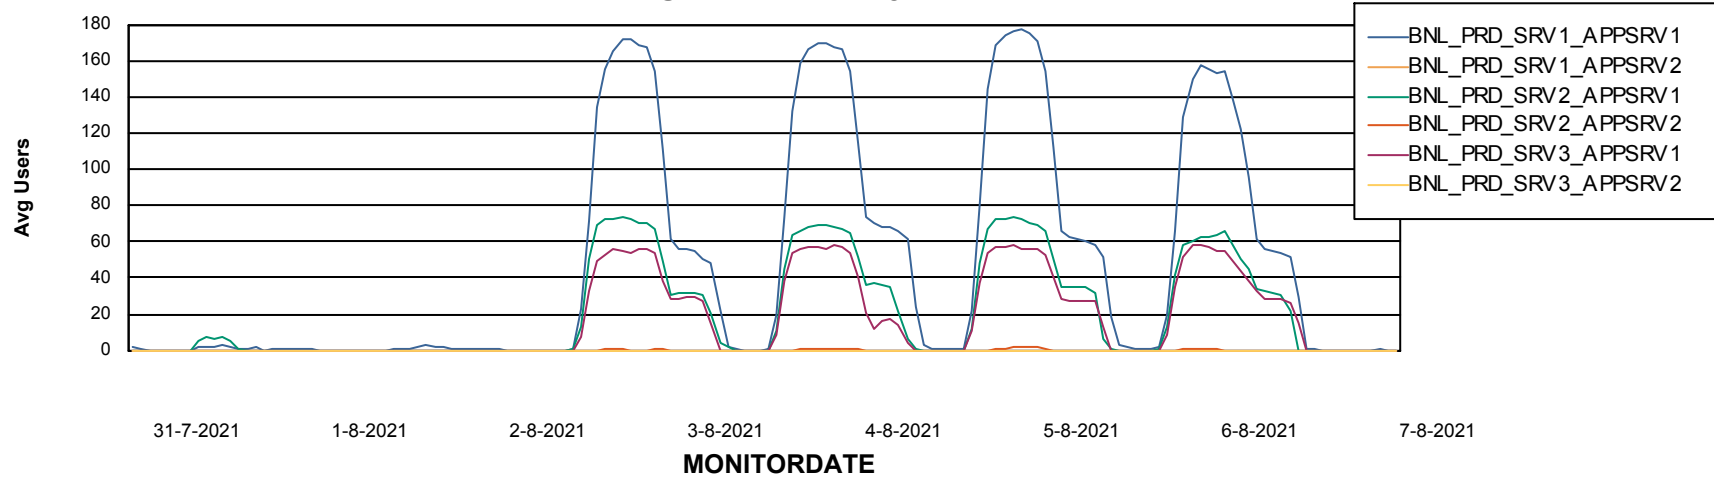

Database Performance BNLDB_Production

Weekly SLA Customer Report

Customer BNL_Production
 Database ID 83

DATABASE SIZE BNLDB_Production

Database growth over last month

Database Tablespace BNLDB_Production

Date	Tablespace Name	Filesize (Gb)	Usedsize (Gb)	Percentage free
7-8-2021	ABSDATA	122	66	46
	INDX	340	123	64
6-8-2021	ABSDATA	122	66	46
	INDX	340	122	64
5-8-2021	ABSDATA	122	66	46
	INDX	340	122	64
4-8-2021	ABSDATA	122	66	46
	INDX	340	122	64
3-8-2021	ABSDATA	122	66	46
	INDX	340	121	64
2-8-2021	ABSDATA	122	66	46
	INDX	340	121	64
1-8-2021	ABSDATA	122	66	46
	INDX	340	121	64

Weekly SLA Customer Report

Customer BNL_Production
Database ID 83

ABSSolute Application Server Services

Avg memory used per ABS Server Service

Avg users per day per ABS server

Weekly SLA Customer Report

Customer BNL_Production
Database ID 83