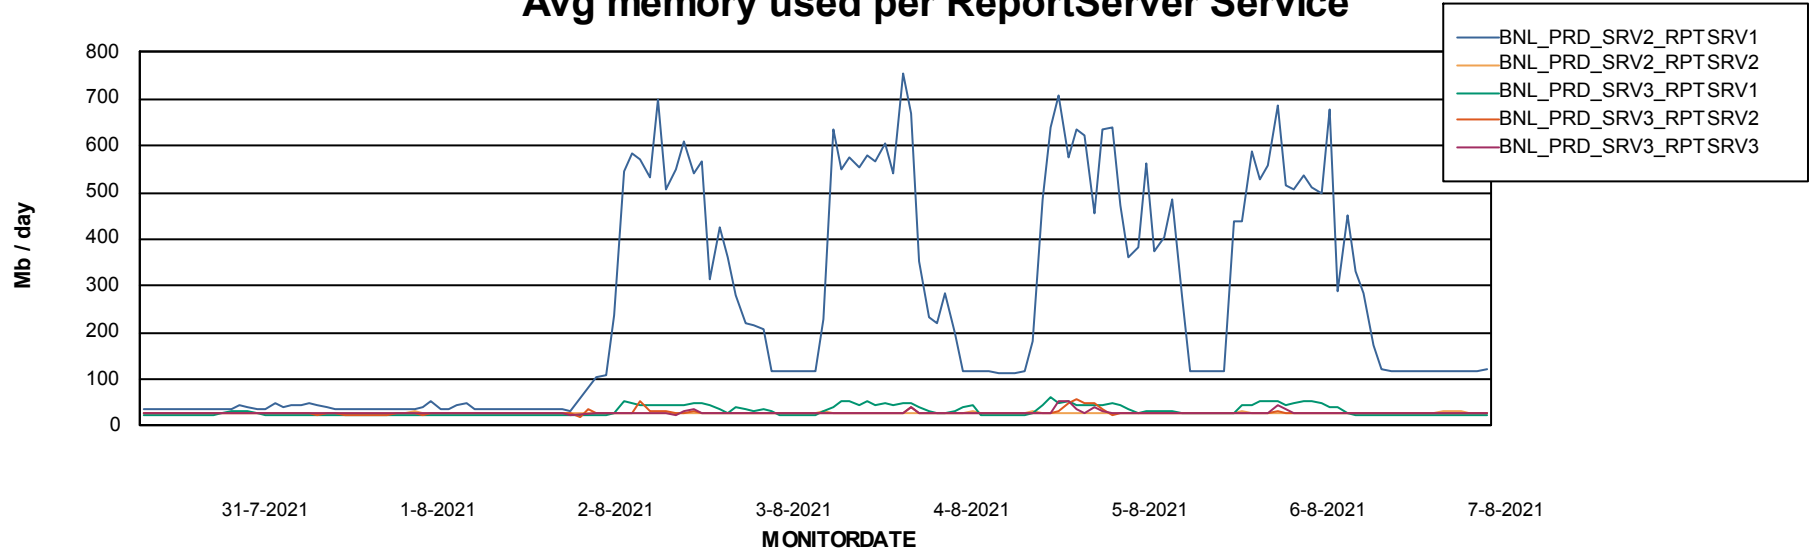

ABSolute Web Component Services

Avg memory used per ReportServer Service