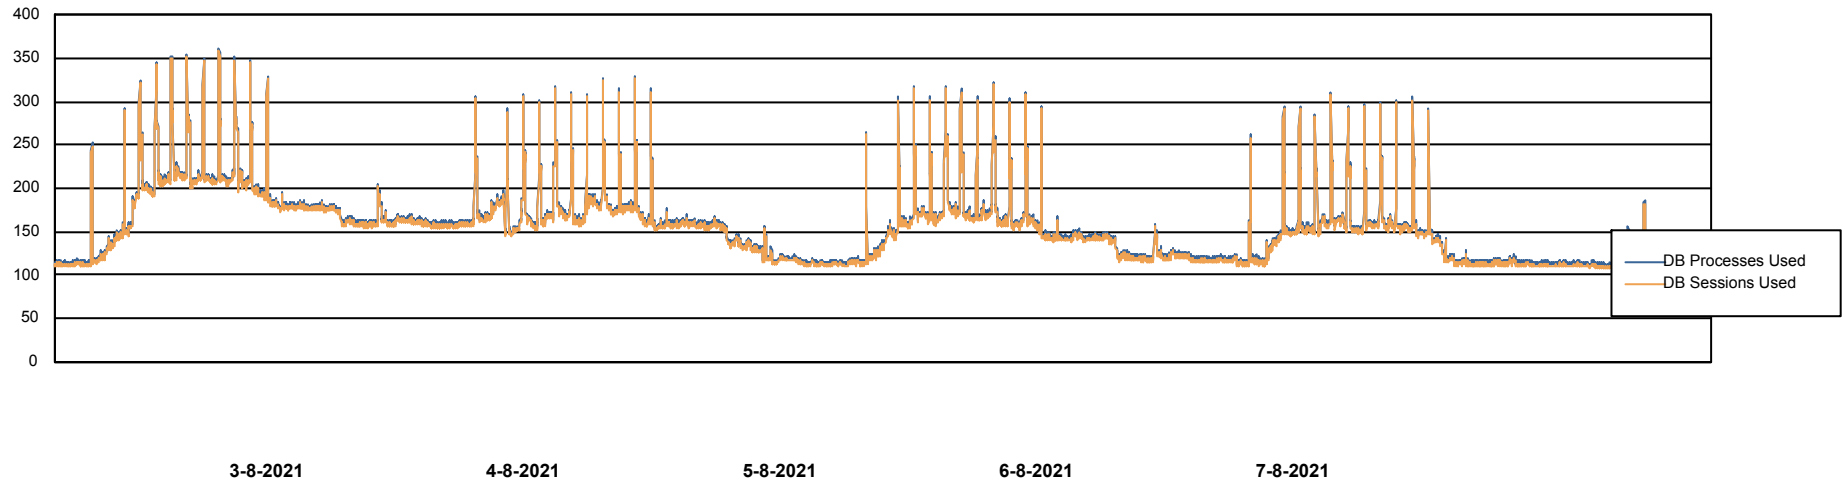

Database Performance BNLDB_Production