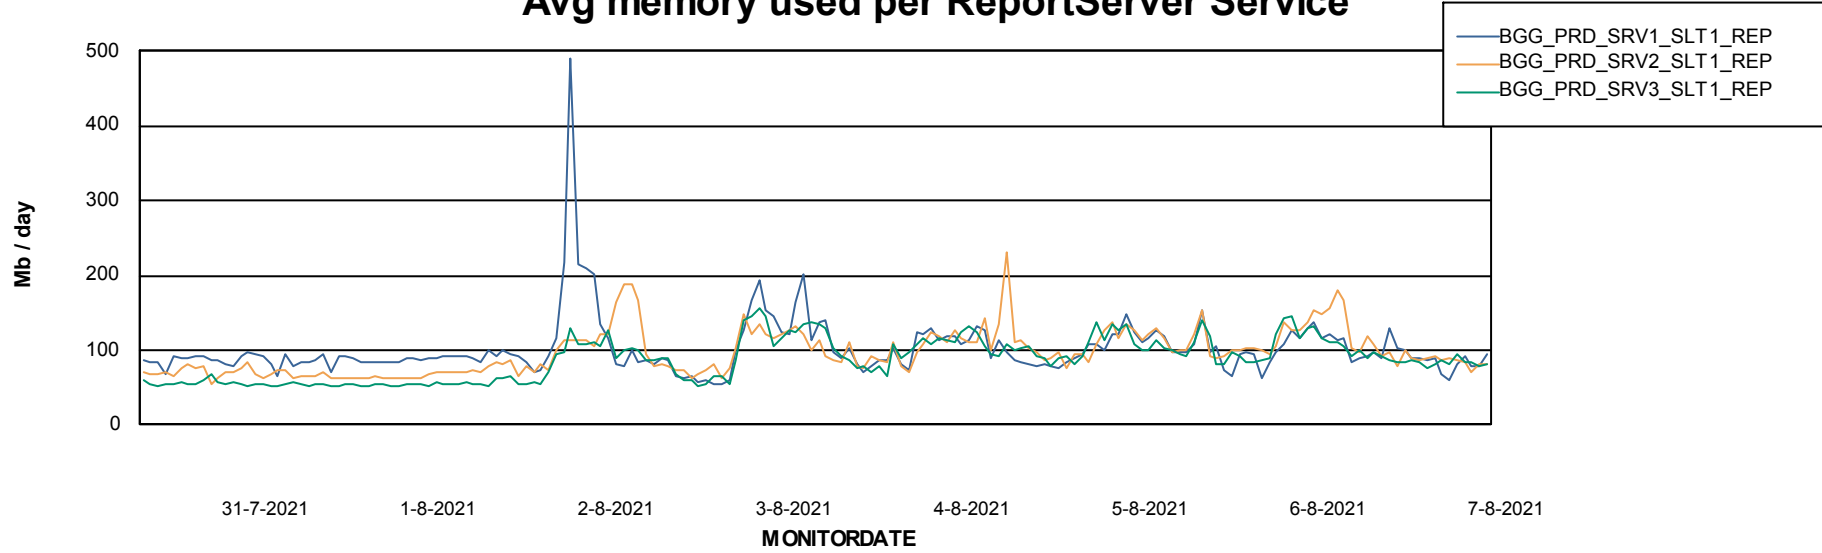

Avg memory used per ABS Server Service

Avg users per day per ABS server

Weekly SLA Customer Report

Customer BGG_Production
Database ID 58

ABSSolute Application ReportServer Services

Avg memory used per ReportServer Service