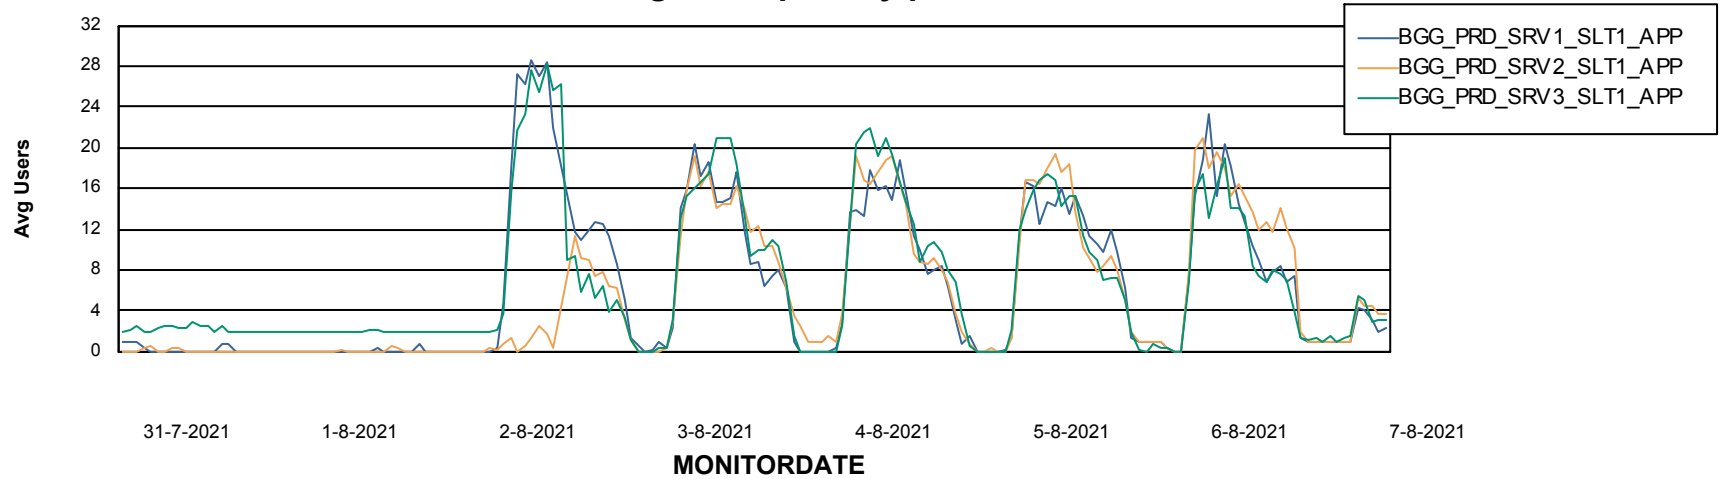

Avg users per day per ABS server