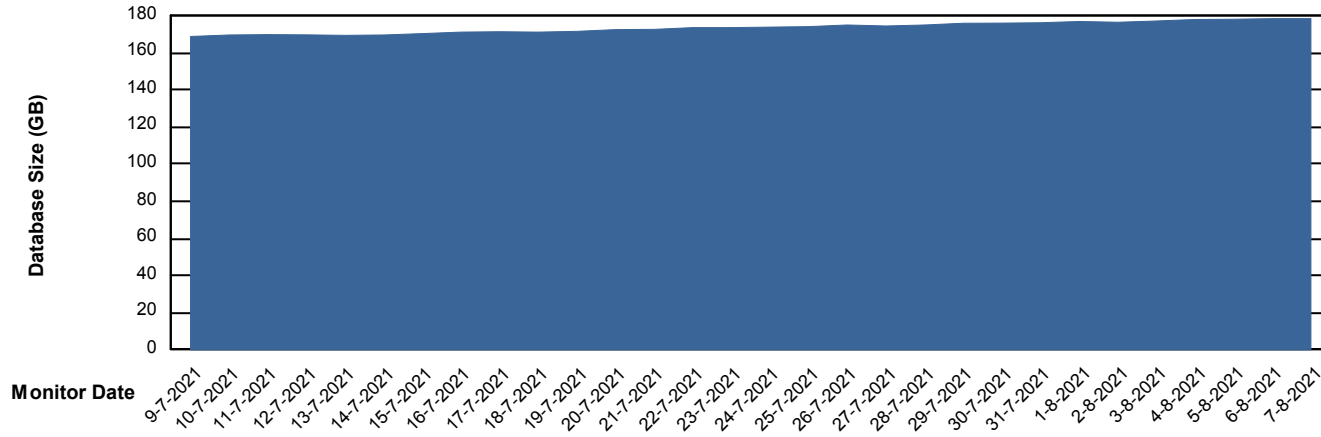

Customer BGG_Production
Database ID 58

Database Performance BGGDB_Standby

Weekly SLA Customer Report

Customer BGG_Production
Database ID 58

DATABASE SIZE BGGDB_BI

Database growth over last month

DATABASE SIZE BGGDB_Production

Database growth over last month

Weekly SLA Customer Report

Customer BGG_Production
Database ID 58

Database Tablespace BGGDB_BI

Date	Tablespace Name	Filesize (Gb)	Usedsize (Gb)	Percentage free
7-8-2021	ABSDATA	120	82	32
	INDX	120	95	21
6-8-2021	ABSDATA	120	82	32
	INDX	120	95	21
5-8-2021	ABSDATA	120	82	32
	INDX	120	95	21
4-8-2021	ABSDATA	120	81	33
	INDX	120	94	22
3-8-2021	ABSDATA	120	81	33
	INDX	120	94	22
2-8-2021	ABSDATA	120	81	33
	INDX	120	94	22
1-8-2021	ABSDATA	120	81	33
	INDX	120	94	22