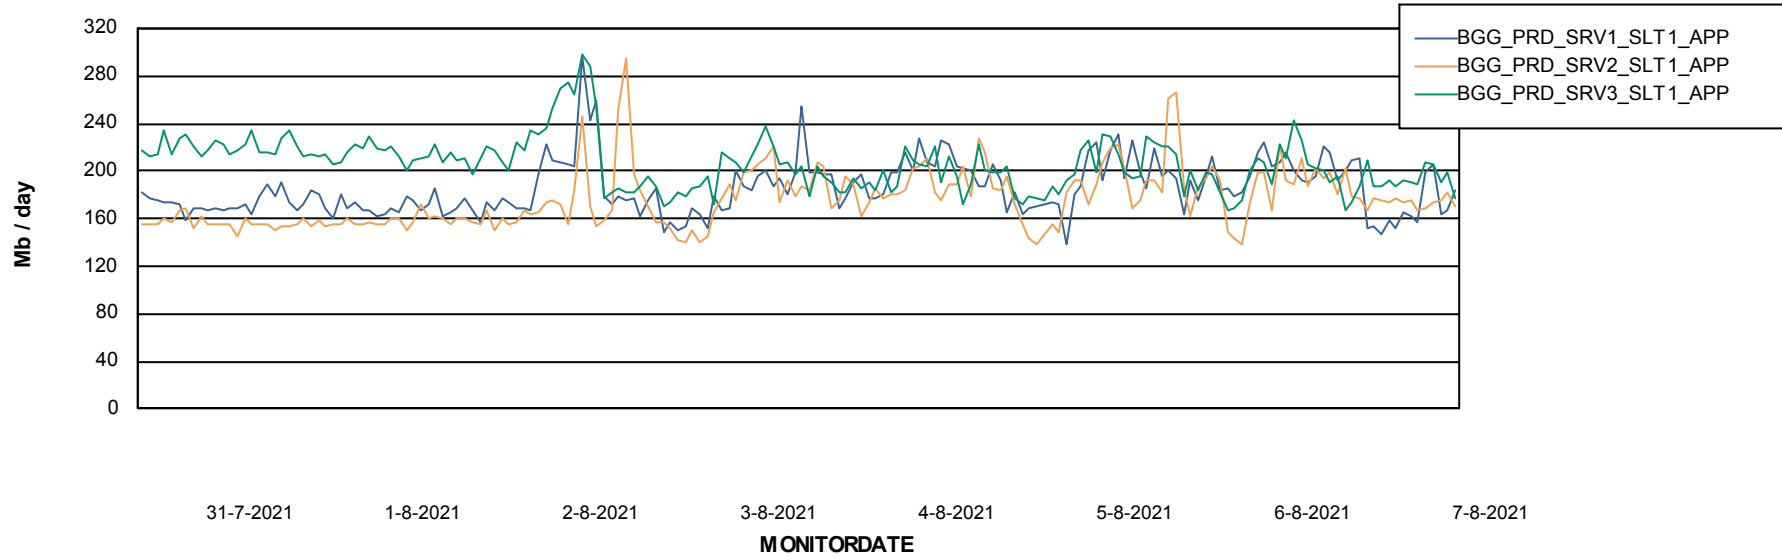

ABSSolute Application Server Services

Avg memory used per ABS Server Service