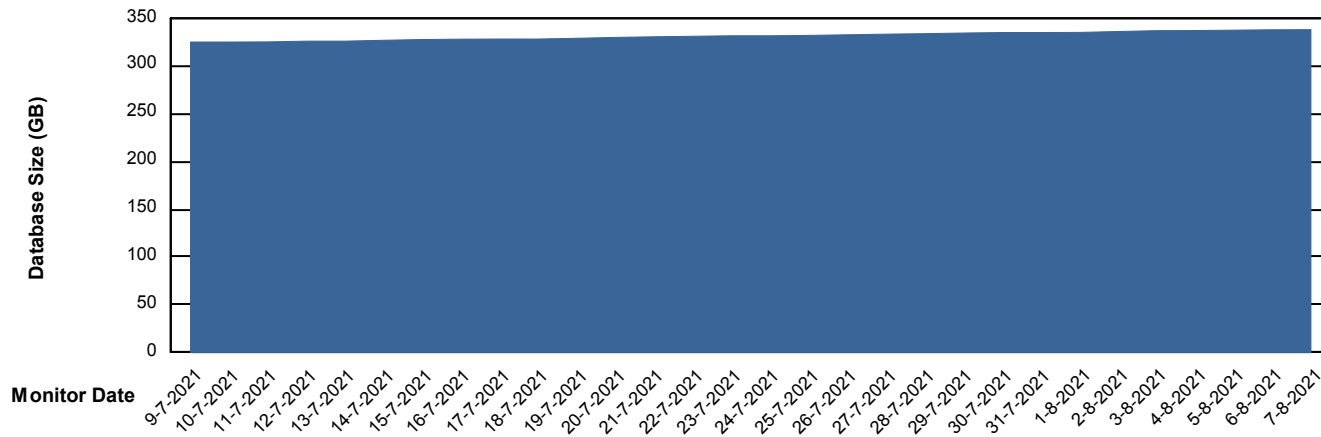

Customer BGG_Production
Database ID 58

Database Performance BGGDB_Standby

Weekly SLA Customer Report

Customer BGG_Production
Database ID 58

DATABASE SIZE BGGDB_BI

Database growth over last month

DATABASE SIZE BGGDB_Production

Database growth over last month

Weekly SLA Customer Report

Customer BGG_Production
Database ID 58

Database Tablespace BGGDB_BI

Date	Tablespace Name	Filesize (Gb)	Usedsize (Gb)	Percentage free
7-8-2021	ABSDATA	120	82	32
	INDX	120	95	21
6-8-2021	ABSDATA	120	82	32
	INDX	120	95	21
5-8-2021	ABSDATA	120	82	32
	INDX	120	95	21
4-8-2021	ABSDATA	120	81	33
	INDX	120	94	22
3-8-2021	ABSDATA	120	81	33
	INDX	120	94	22
2-8-2021	ABSDATA	120	81	33
	INDX	120	94	22
1-8-2021	ABSDATA	120	81	33
	INDX	120	94	22