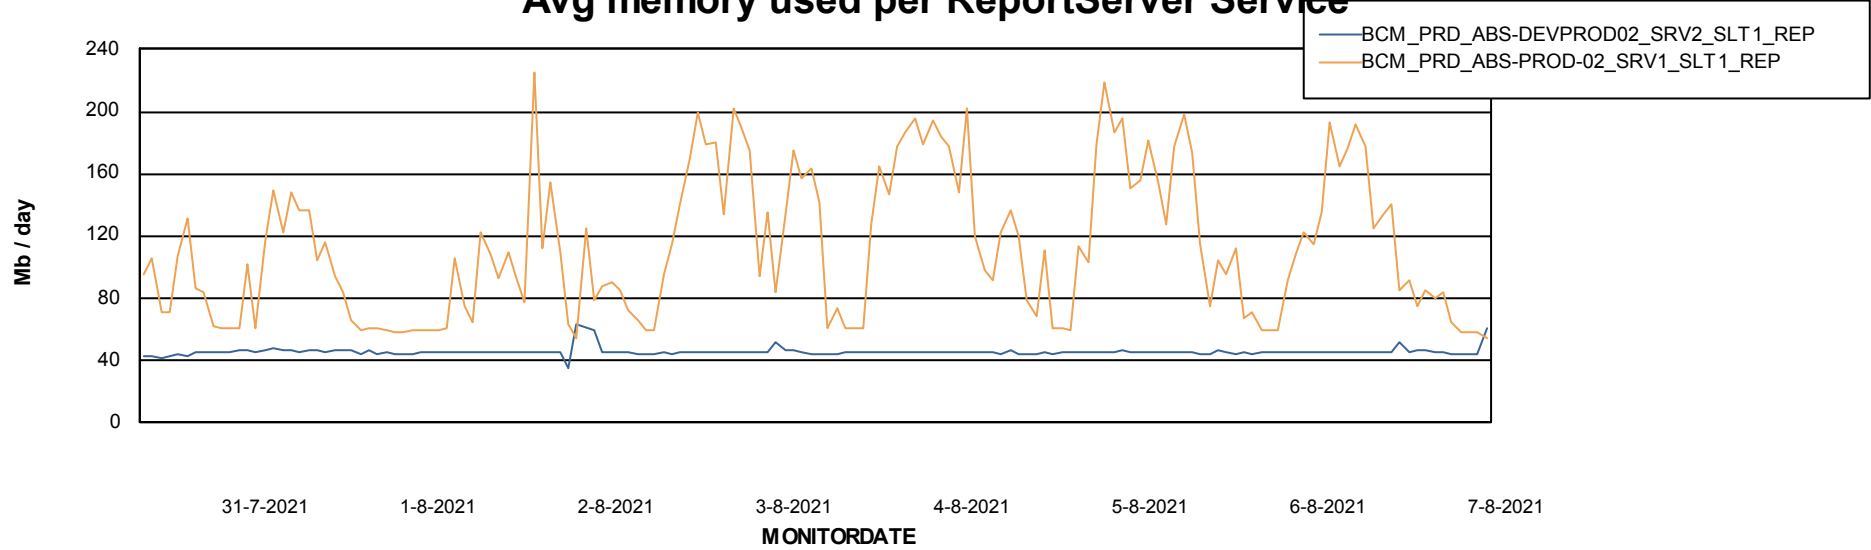

ABSSolute Application ReportServer Services

Avg memory used per ReportServer Service