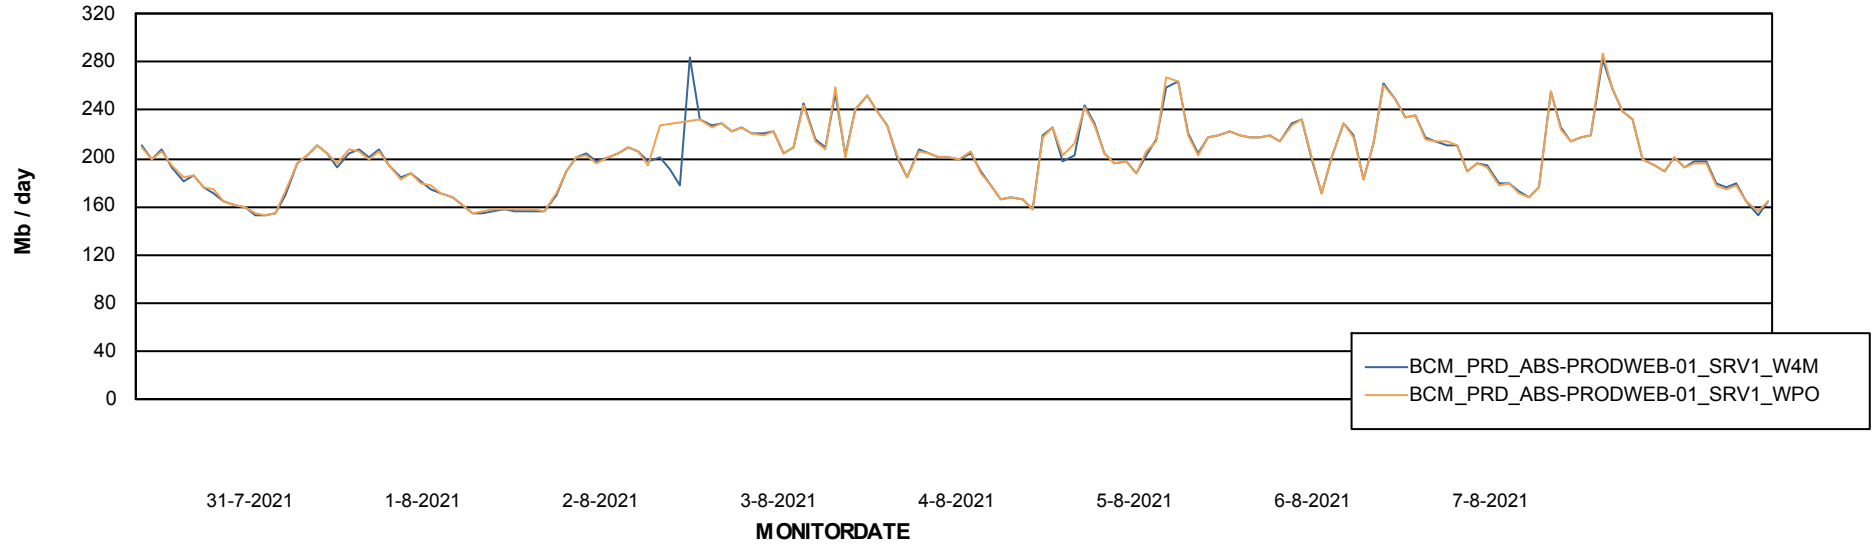

ABSSolute Web Component Services

Avg memory used per ABS Web component