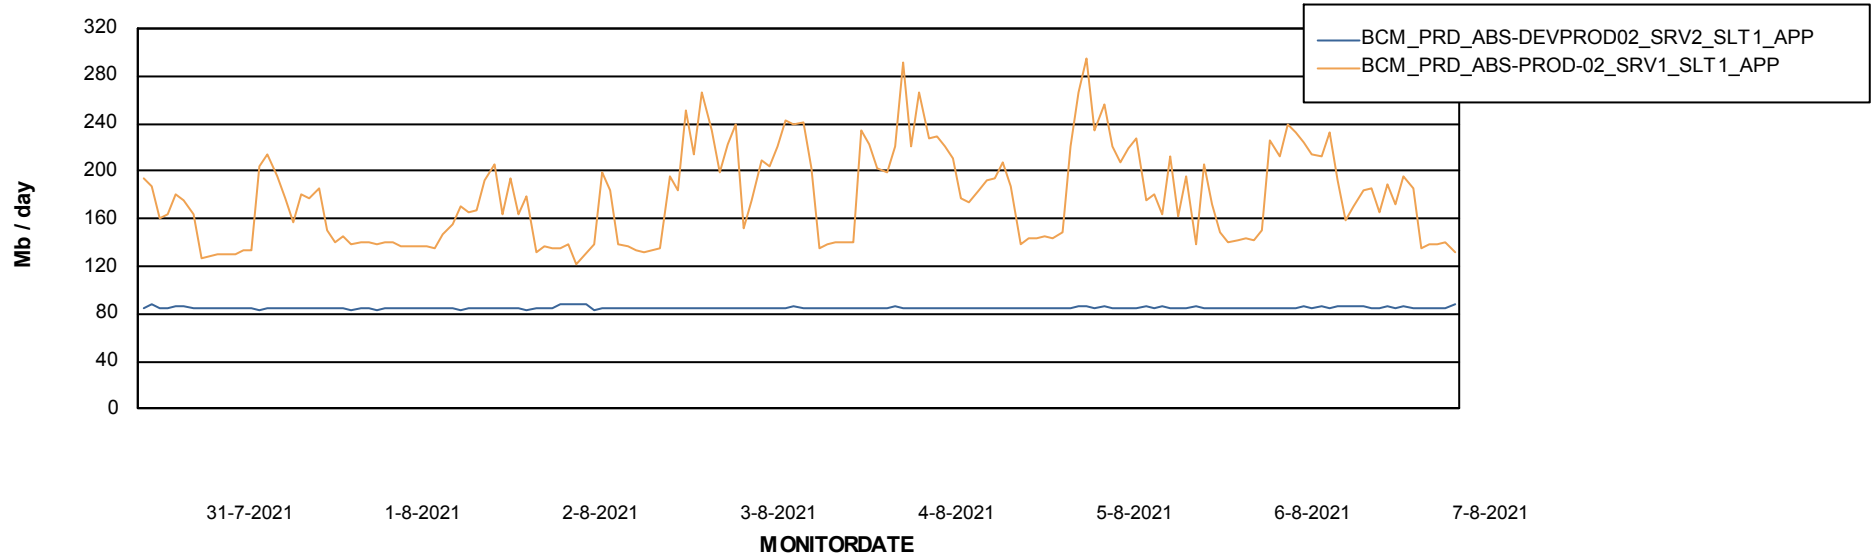

ABSSolute Application Server Services

Avg memory used per ABS Server Service