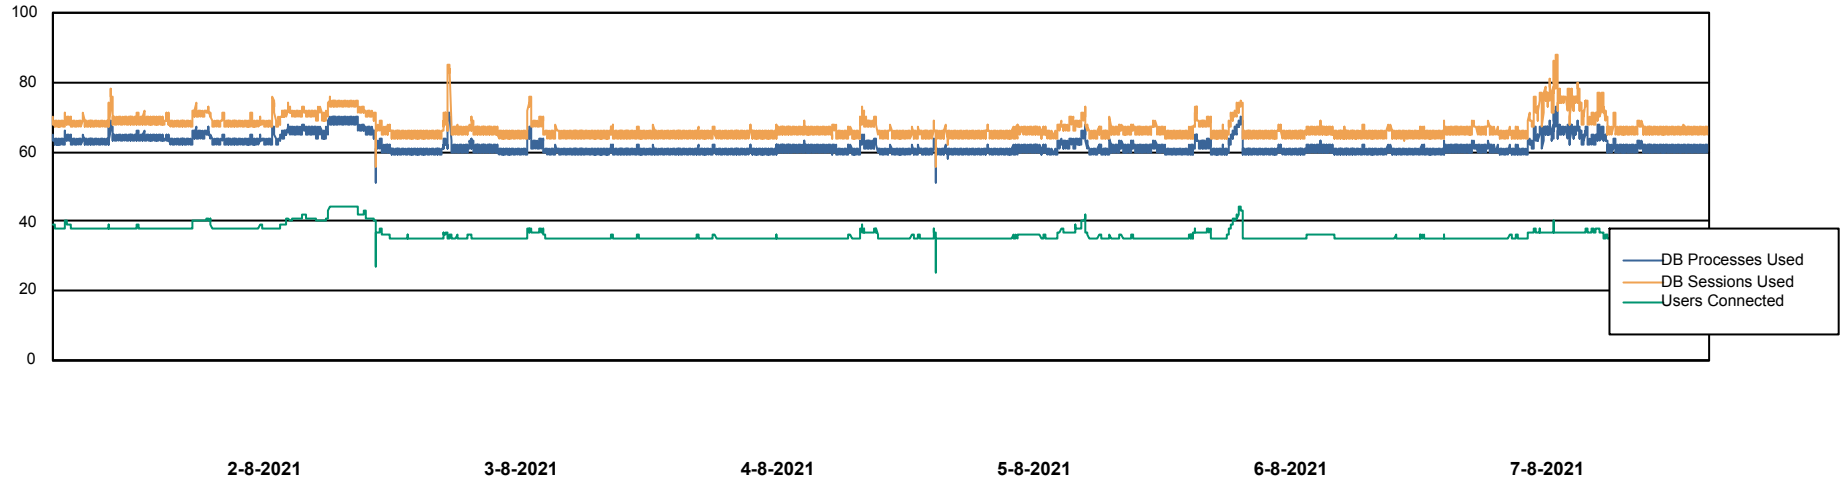

Database Performance AUJDB_BI_TS1