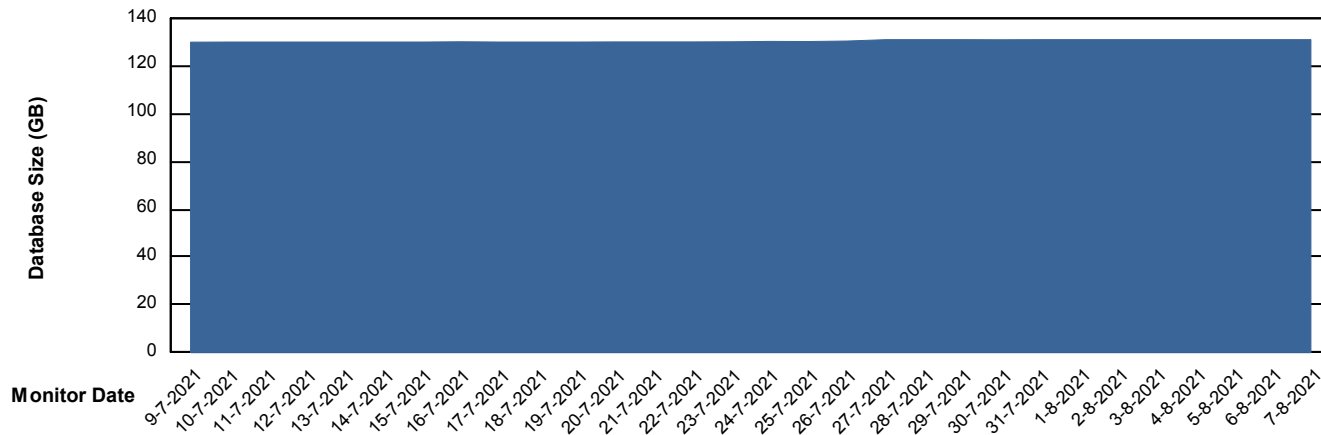

Customer AUJ_Production
Database ID 41

Database Performance AUJDB_BI_TS1

Weekly SLA Customer Report

Customer AUJ_Production
Database ID 41

DATABASE SIZE AUJ_DB4_Primary

Database growth over last month

DATABASE SIZE AUJDB_BI

Database growth over last month

Weekly SLA Customer Report

Customer AUJ_Production
Database ID 41

DATABASE SIZE AUJDB_BI_TS1

Database growth over last month

Weekly SLA Customer Report

Customer AUJ_Production
Database ID 41