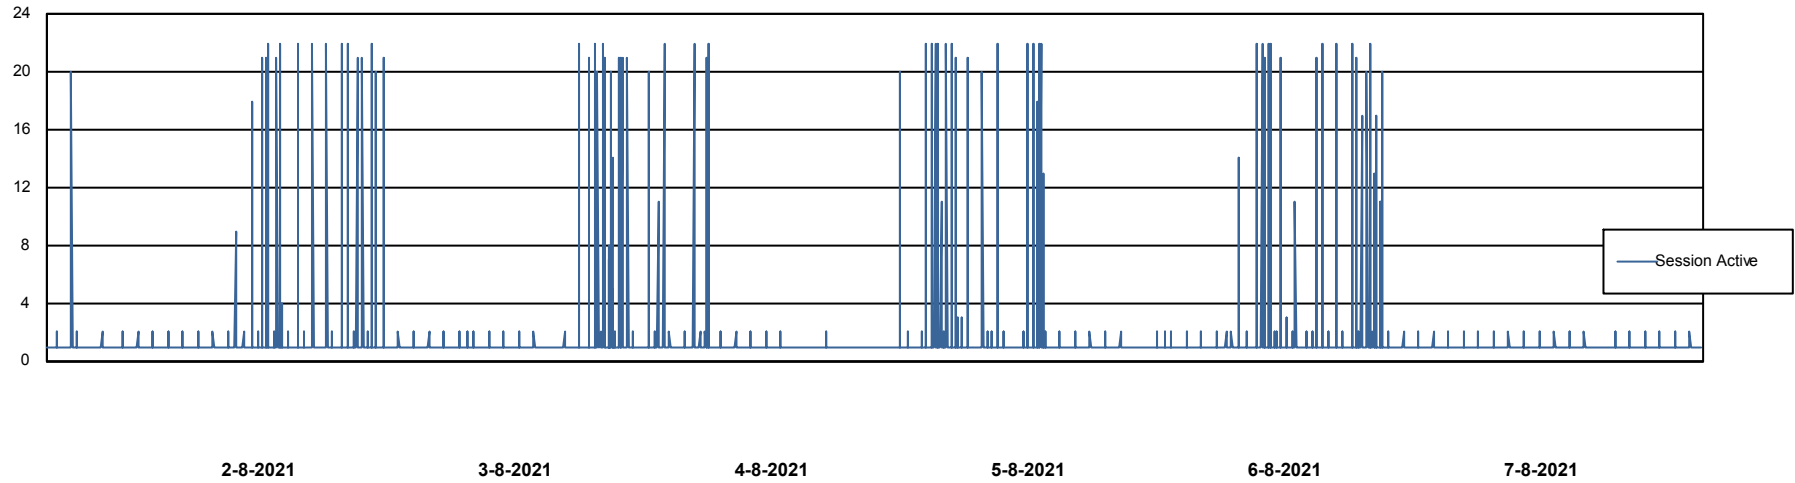

Weekly SLA Customer Report

Customer AUJ_Production
Database ID 41

Database Performance AUJ_DB4_Primary

Weekly SLA Customer Report

Customer AUJ_Production
Database ID 41

Database Performance AUJ_DB5_Standby