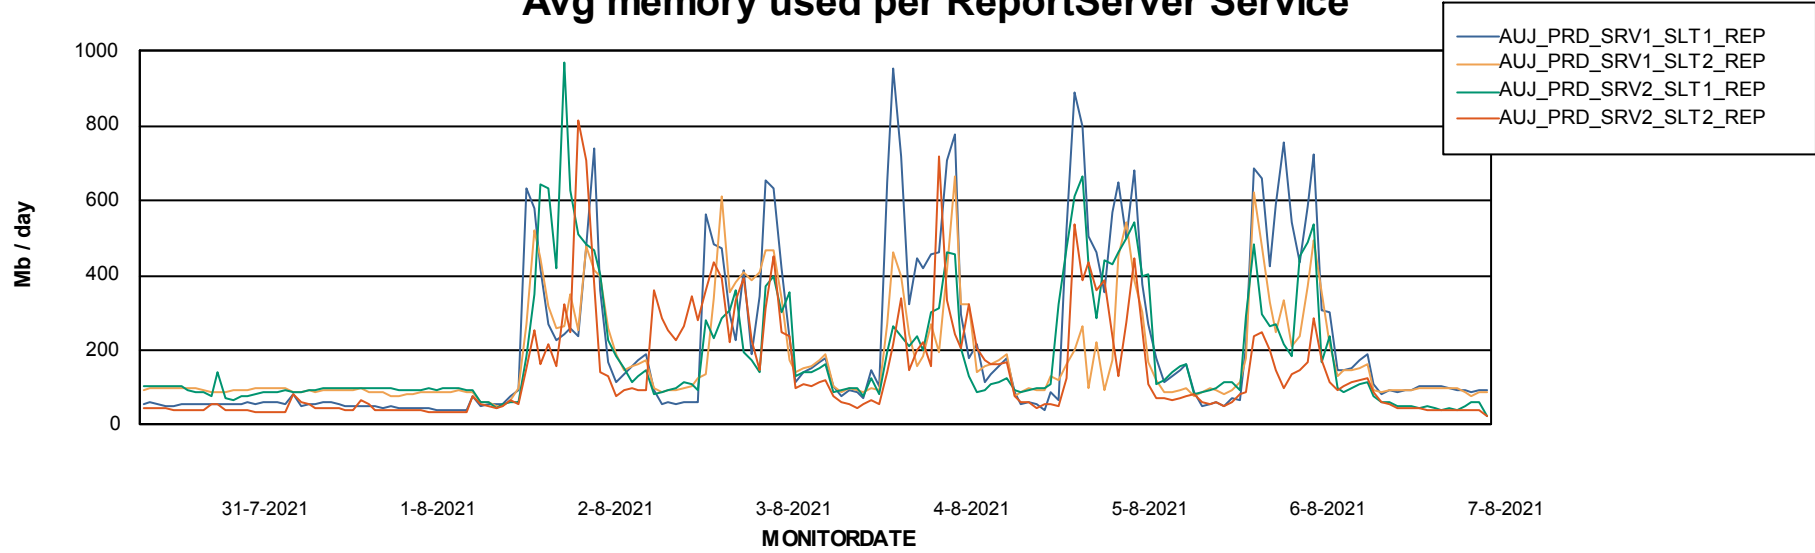

Avg memory used per ABS Server Service

Avg users per day per ABS server

Weekly SLA Customer Report

Customer AUJ_Production
Database ID 41

ABSSolute Application ReportServer Services

Avg memory used per ReportServer Service