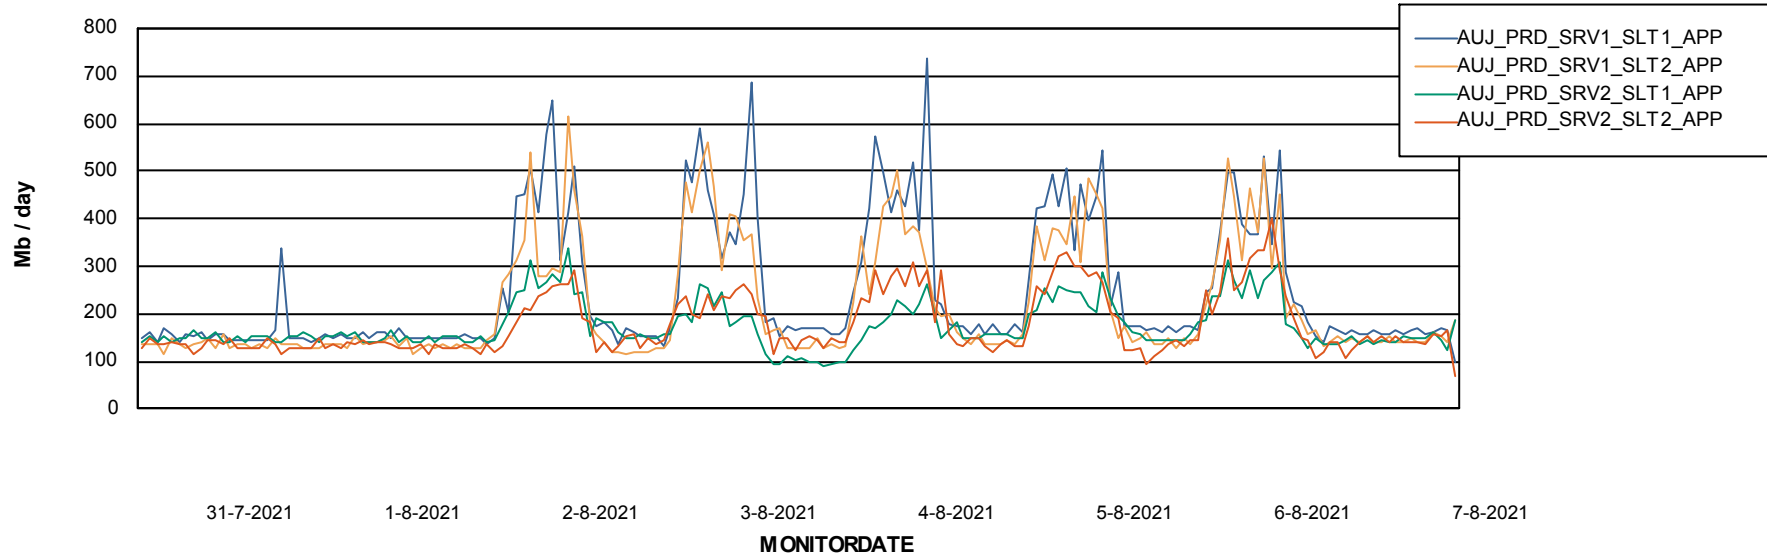

ABSSolute Application Server Services

Avg memory used per ABS Server Service