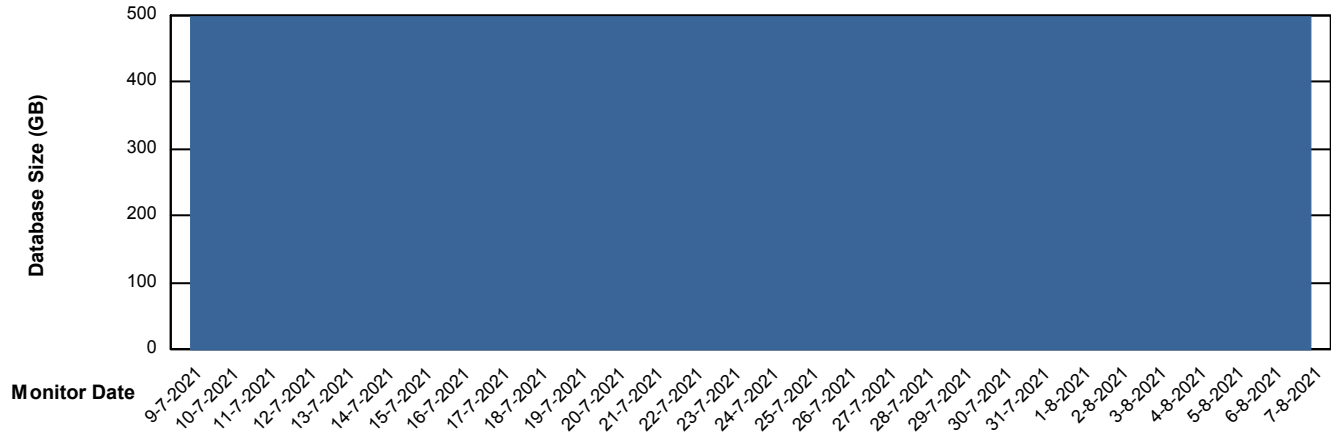

Database growth over last month

Weekly SLA Customer Report

Customer AUJ_Production
Database ID 41

DATABASE SIZE AUJDB_BI_TS1

Database growth over last month

Weekly SLA Customer Report

Customer AUJ_Production
Database ID 41