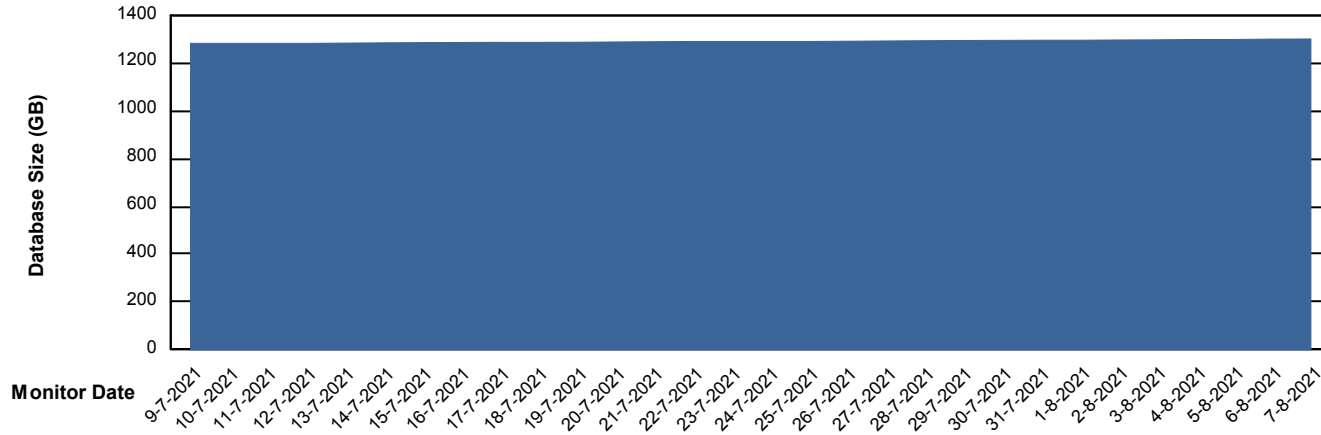

Customer AUJ_Production
Database ID 41

Database Performance AUJDB_BI_TS1

Weekly SLA Customer Report

Customer AUJ_Production
Database ID 41

DATABASE SIZE AUJ_DB4_Primary

Database growth over last month

DATABASE SIZE AUJDB_BI

Database growth over last month

Weekly SLA Customer Report

Customer AUJ_Production
Database ID 41

DATABASE SIZE AUJDB_BI_TS1

Database growth over last month

Weekly SLA Customer Report

Customer AUJ_Production
Database ID 41