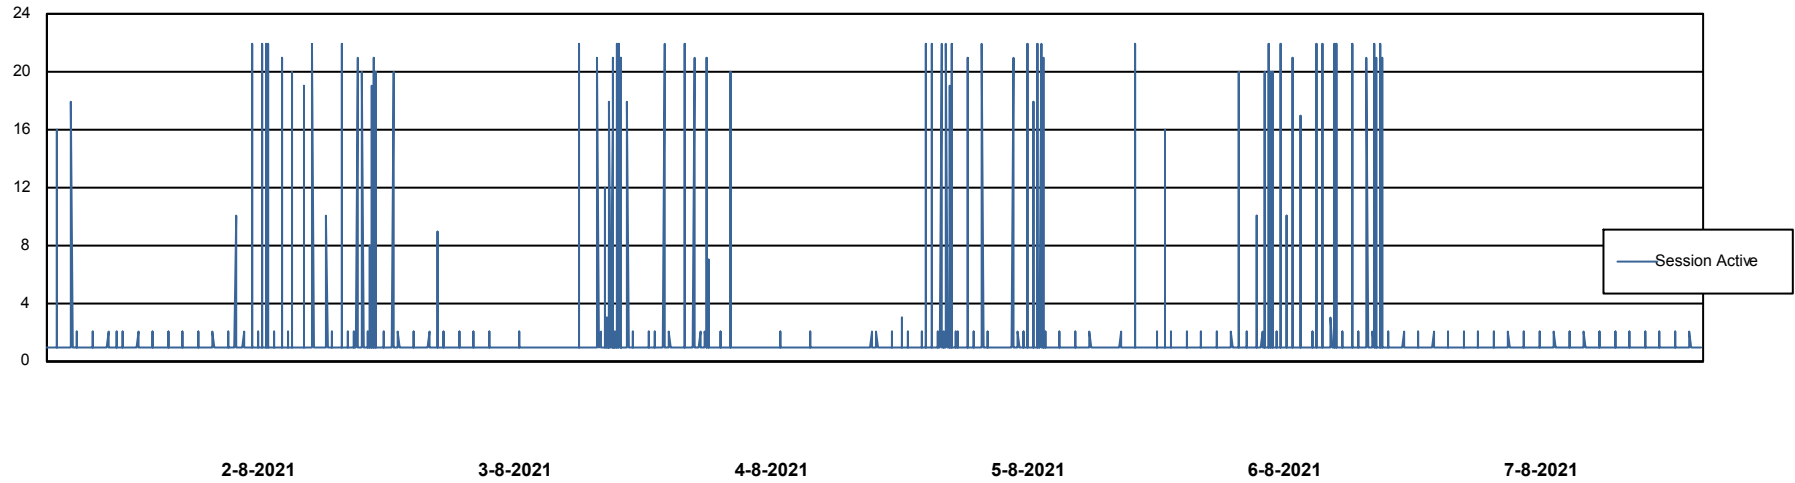

Database Performance AUJ_DB6_Standby2