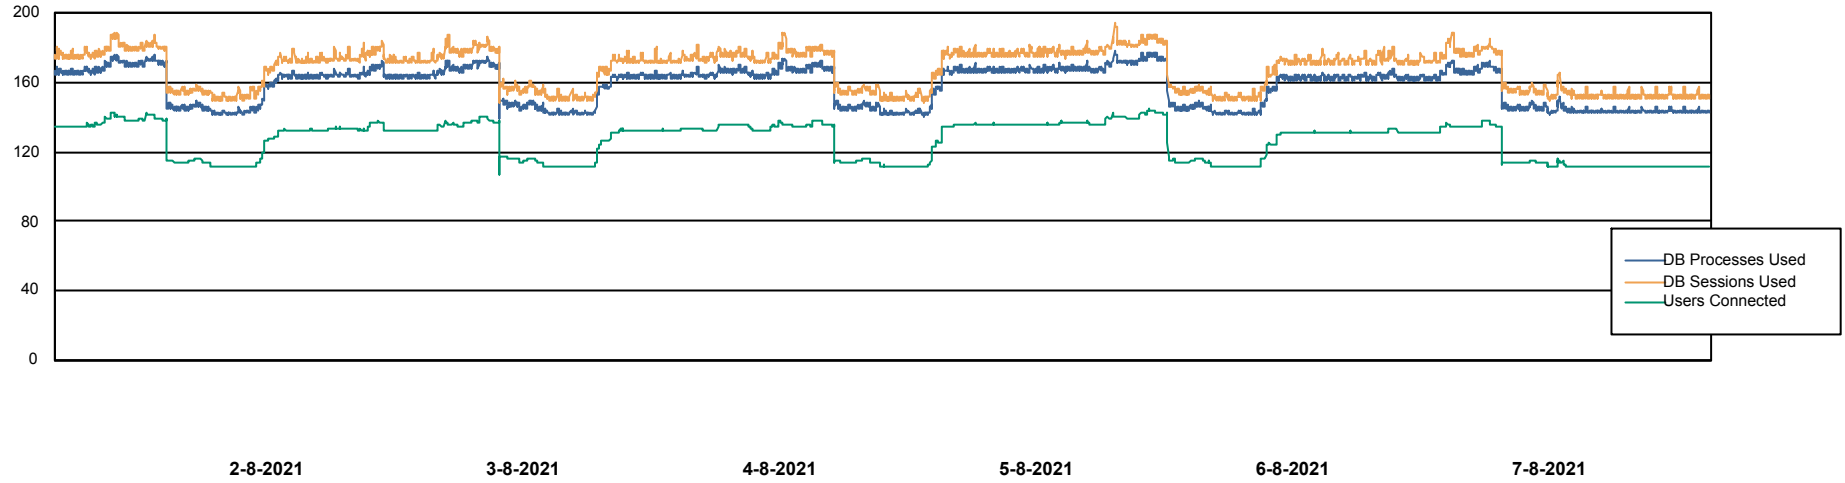

Weekly SLA Customer Report

Customer AUJ_Production
Database ID 41

Harddisk Usage AUJ_PRD_ORACLE_BI1

	Free disk space on / (%)	Total disk space on / (Gb)	Used disk space on / (Gb)
7-8-2021	18	526	409
6-8-2021	18	526	406
5-8-2021	19	526	406
4-8-2021	19	526	406
3-8-2021	18	526	406
2-8-2021	19	526	406
1-8-2021	18	526	408

Weekly SLA Customer Report

Customer AUJ_Production
Database ID 41

Database Performance AUJ_DB4_Primary

Weekly SLA Customer Report

Customer AUJ_Production
Database ID 41

Database Performance AUJ_DB5_Standby