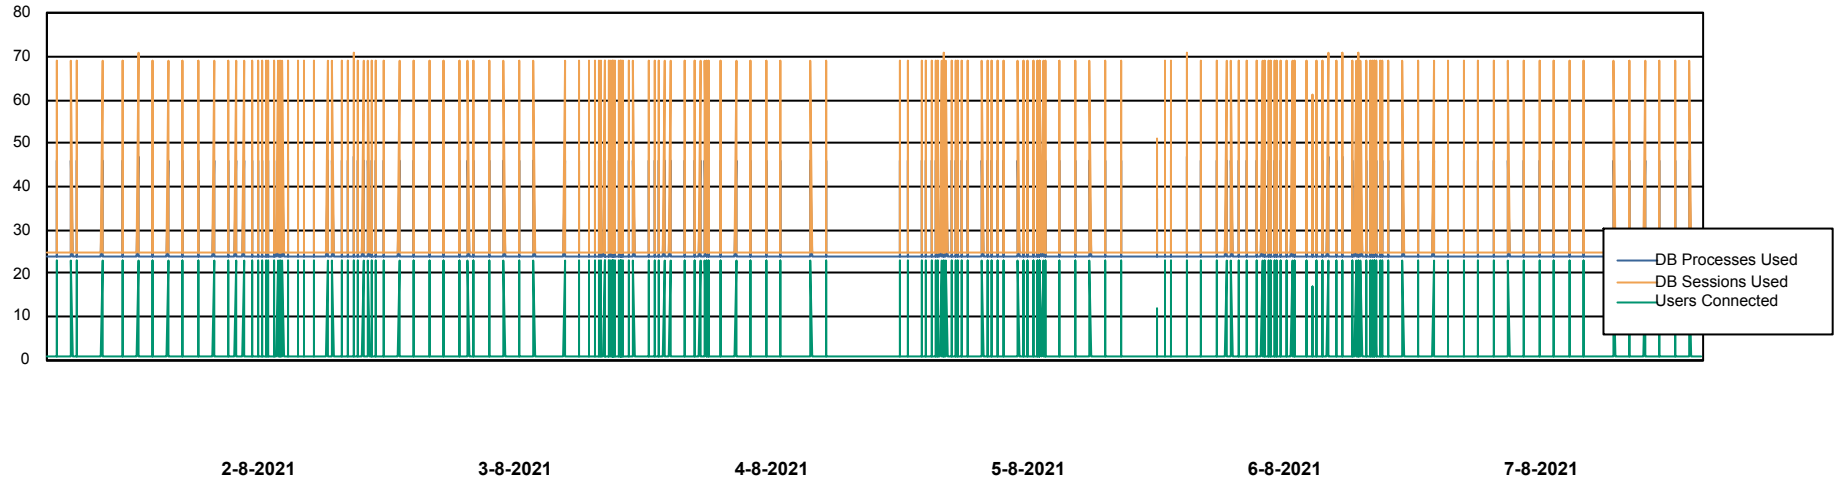

Weekly SLA Customer Report

Customer AUJ_Production
Database ID 41

Database Performance AUJ_DB4_Primary

Weekly SLA Customer Report

Customer AUJ_Production
Database ID 41

Database Performance AUJ_DB5_Standby

Weekly SLA Customer Report

Customer AUJ_Production
Database ID 41

Database Performance AUJ_DB6_Standby2

Weekly SLA Customer Report

Customer AUJ_Production
Database ID 41

Database Performance AUJDB_BI

Weekly SLA Customer Report