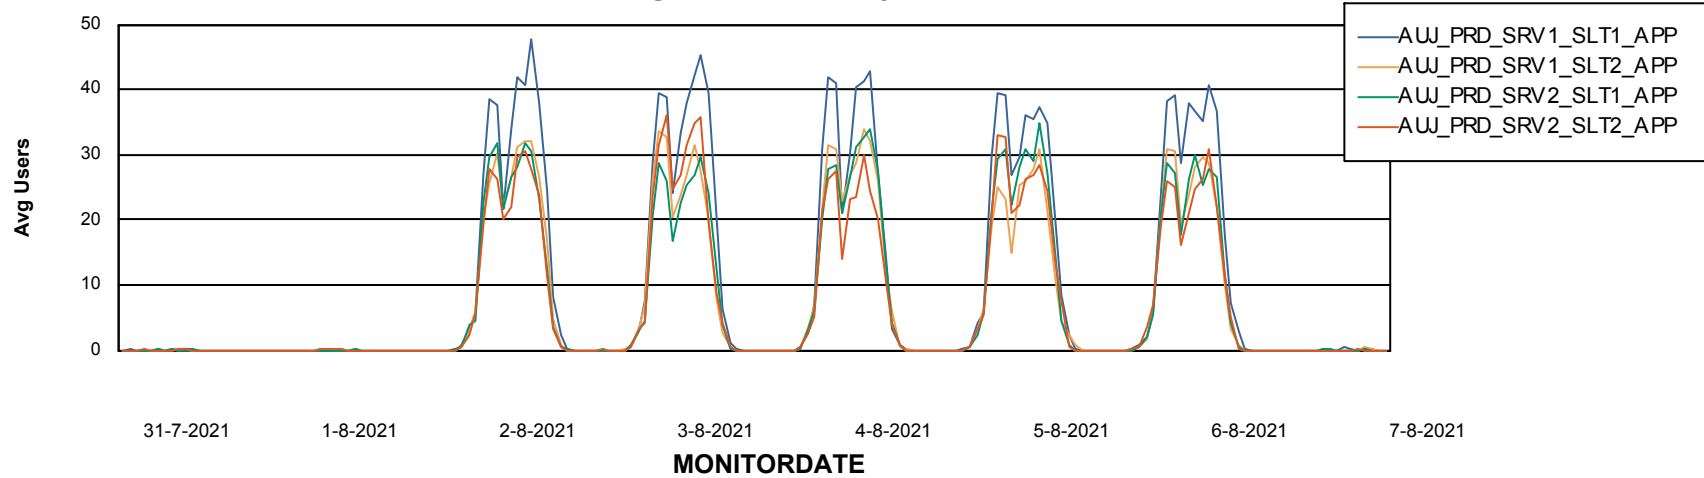

Avg users per day per ABS server